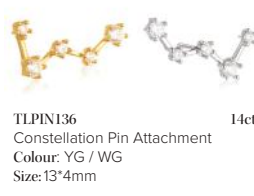

HOW TO USE

Threadless Pins

Step 1

Insert the pin about half-way into the post

Step 2

Bend the pin slightly
More bend will result in a tighter fit

Step 3

Simply push the end to close
The pin straightens inside, creating tension to hold the pieces together

Step 4

Show off your new look!
Pull pieces apart to remove, use a slight twisting motion if tight