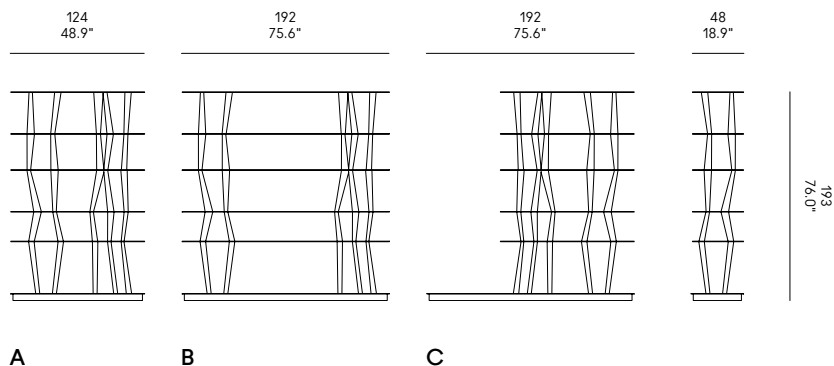

A SENDAI 124	BV0502
B SENDAI 192	BV0504
C SENDAI 124 / 192	BV0506