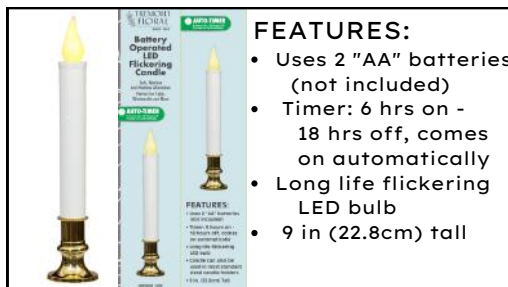

BATTERY OPERATED CANDLE LAMP

FEATURES:

- Uses 2 "AA" batteries (not included)
- Timer: 6 hrs on - 18 hrs off, comes on automatically
- Long life flickering LED bulb
- 9 in (22.8cm) tall

**ES60-102
Battery Operated
LED Flickering Candle**
Min 6 pcs $ 4.00 ea
Case 12 pcs