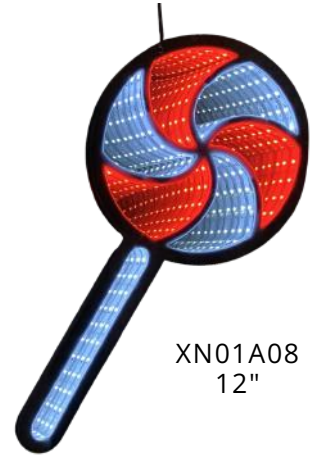

XN01A08
12"