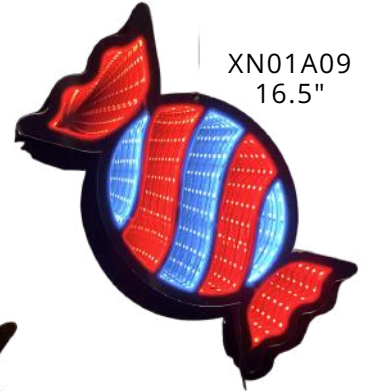

XN01A09
16.5"