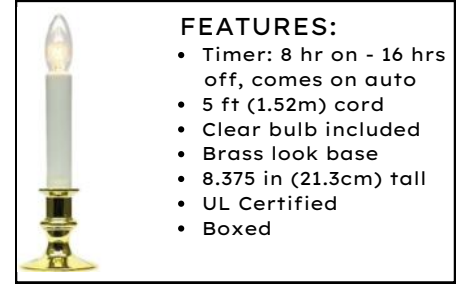

FEATURES:

- Timer: 8 hr on - 16 hrs off, comes on auto
- 5 ft (1.52m) cord
- Clear bulb included
- Brass look base
- 8.375 in (21.3cm) tall
- UL Certified
- Boxed

LU-67603 Auto Timer
Min 6 pcs $ 9.75 ea
Case 48 pcs