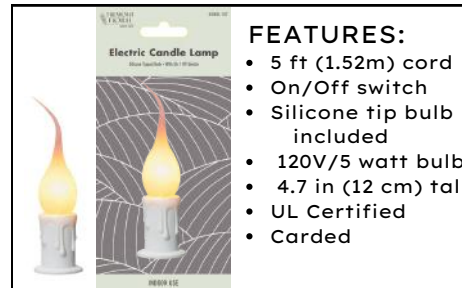

ES60-104 10" Silicone
Min 6 pcs $ 8.75 ea
Case 48 pcs

ES60-105 8.5"Silicone
Min 6 pcs $ 8.75 ea
Case 48 pcs

FEATURES:

- 5 ft (1.52m) cord
- On/Off switch
- Silicone tip bulb included
- 120V/5 watt bulb
- 4.7 in (12 cm) tall
- UL Certified
- Carded

ES60-107 4.7" Silicone
Min 6 pcs $ 9.25 ea
Case 72 pcs