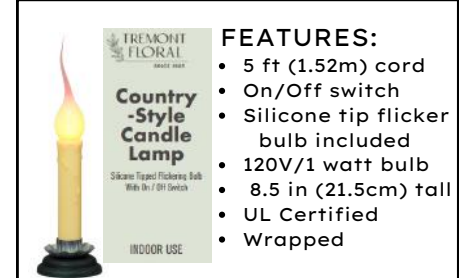

FEATURES:

- 5 ft (1.52m) cord
- On/Off switch
- Silicone tip flicker bulb included
- 120V/1 watt bulb
- 8.5 in (21.5cm) tall
- UL Certified
- Wrapped