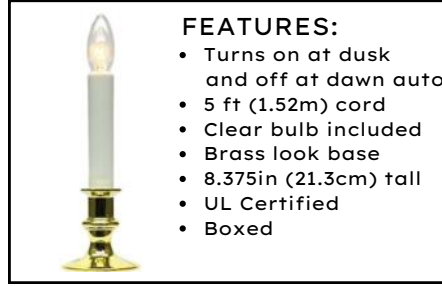

CANDLE LAMPS

ELECTRIC LIGHTING

ELECTRIC CANDLE LAMPS

FEATURES:

- 5 ft (1.52m) cord
- With on/off switch
- Clear bulb included
- Brass Look base
- 8.8 in (22.3cm) tall
- UL Certified
- Boxed

LU-67601 Electric
Min 6 pcs \$ 8.25 ea
Case 48 pcs