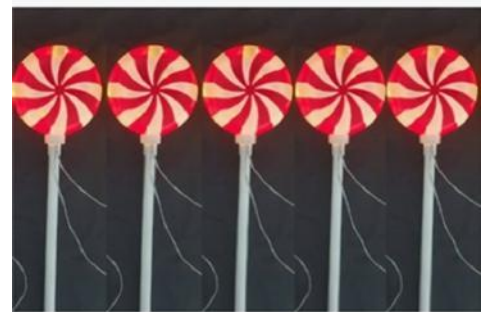

LU-67327
5 COUNT PEPPERMINTS

- Solar Operated 5 count Peppermint Pathway lights
- 8 ft length with 24" spacing
- Packed in Printed Box