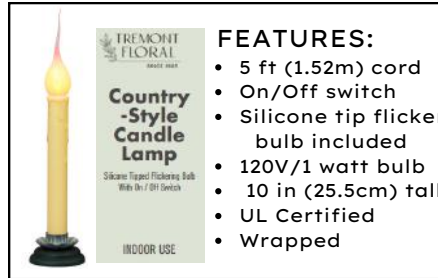

FEATURES:

- 5 ft (1.52m) cord
- On/Off switch
- Silicone tip flicker bulb included
- 120V/1 watt bulb
- 10 in (25.5cm) tall
- UL Certified
- Wrapped