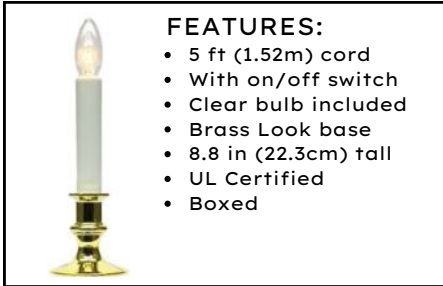

CANDLE LAMPS

ELECTRIC LIGHTING

ELECTRIC CANDLE LAMPS

FEATURES:

- 5 ft (1.52m) cord
- With on/off switch
- Clear bulb included
- Brass Look base
- 8.8 in (22.3cm) tall
- UL Certified
- Boxed

LU-67601 Electric
Min 6 pcs $ 8.25 ea
Case 48 pcs