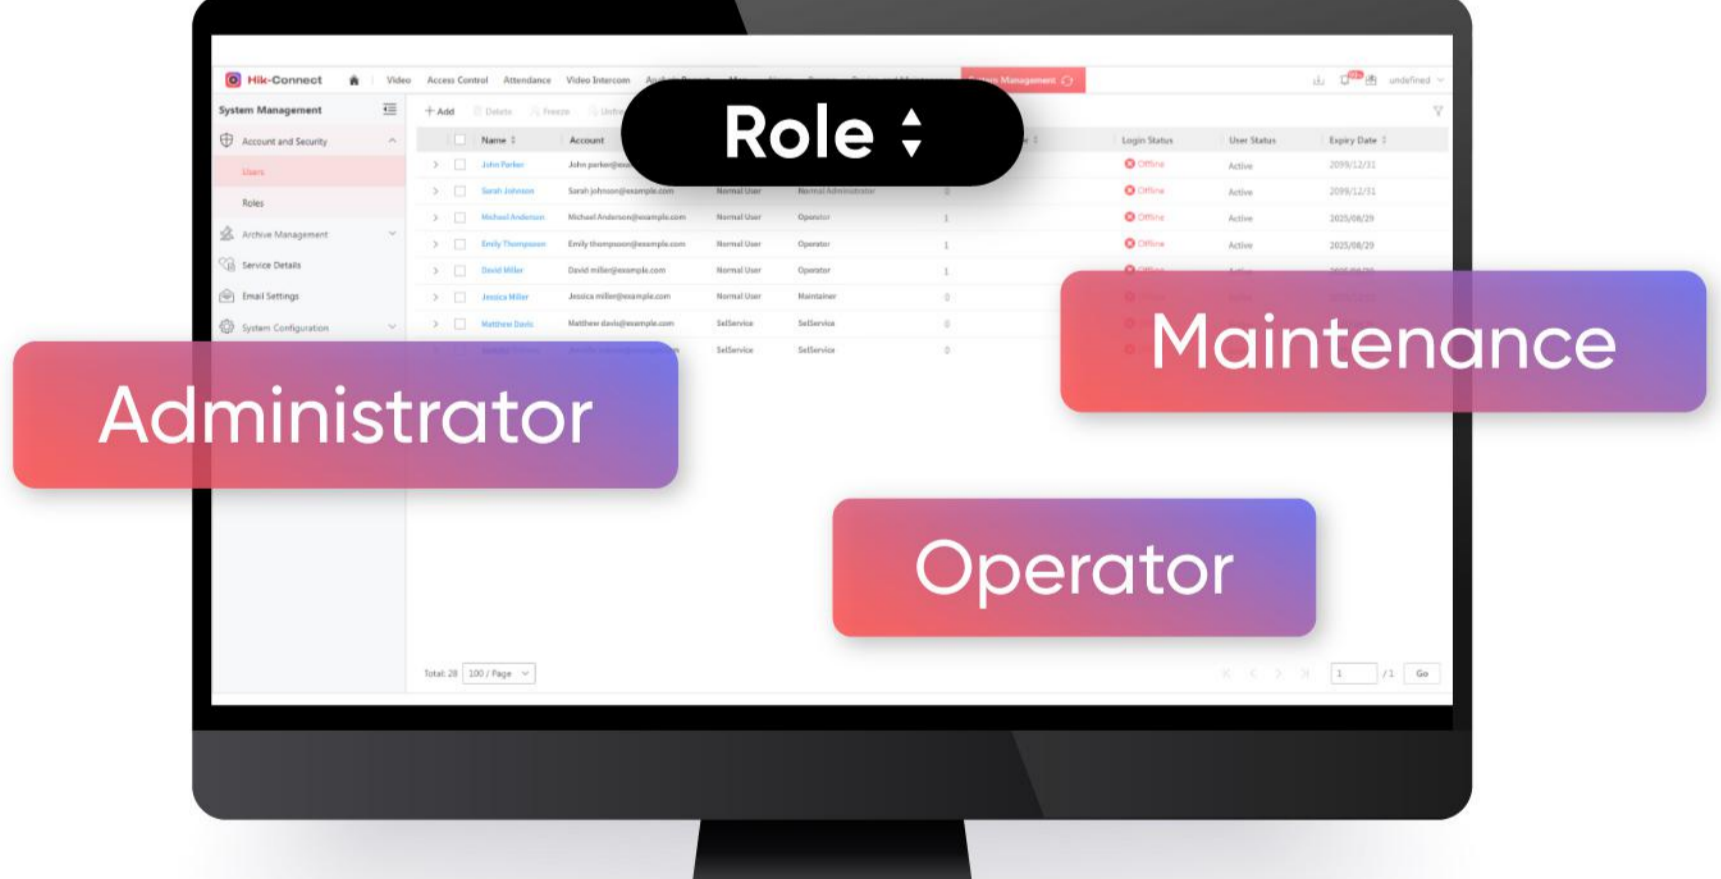

SMB SOLUTIONS FOR FARMES

Grow your business with one-stop SMB solutions

HIK-CONNECT CENTRALIZED MANAGEMENT

Hik-Connect simplifies security and business operations across office locations, allowing users to seamlessly manage video, access control, time attendance, alarms, and more—all at their fingertips.

Portal/App for easy use

Access and use your system easily anytime, anywhere

Multi-site management

- View all locations at once
- Allow for multi-screen display

Role-based management

Customize permissions for multiple roles and users across locations