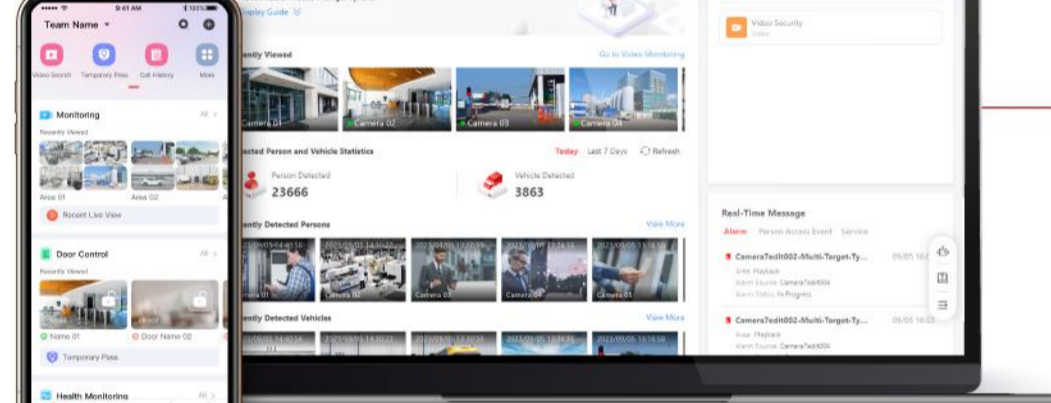

SMB SOLUTIONS FOR FARMES

Grow your business with one-stop SMB solutions

HIK-CONNECT CENTRALIZED MANAGEMENT

Hik-Connect simplifies security and business operations across office locations, allowing users to seamlessly manage video, access control, time attendance, alarms, and more—all at their fingertips.

Portal/App for easy use

Access and use your system easily anytime, anywhere

Multi-site management

- View all locations at once
- Allow for multi-screen display

Role-based management

Customize permissions for multiple roles and users across locations