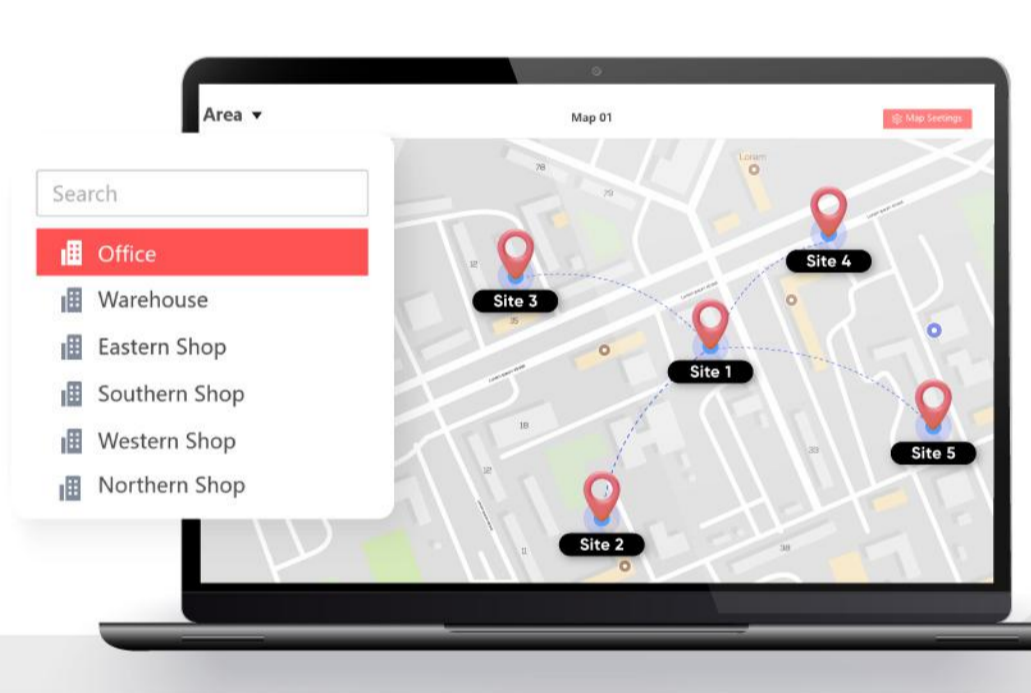

SMB SOLUTIONS FOR FARMES

Grow your business with one-stop SMB solutions

HIK-CONNECT CENTRALIZED MANAGEMENT

Hik-Connect simplifies security and business operations across office locations, allowing users to seamlessly manage video, access control, time attendance, alarms, and more—all at their fingertips.

Portal/App for easy use

Access and use your system easily anytime, anywhere

Multi-site management

- View all locations at once
- Allow for multi-screen display

Role-based management

Customize permissions for multiple roles and users across locations