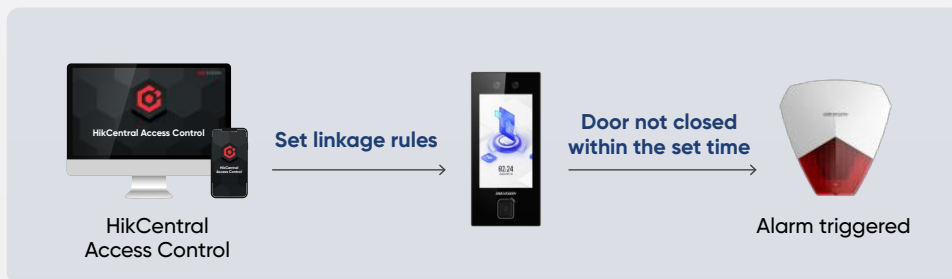

MinMoe

Face Recognition Terminals

Touch-free, access is easier than ever

DS-K1T344 Series

4.5-inch
touchscreen

POE
SUPPORT

IP65
RATING

www.hikvision.com
support@hikvision.com

Aluminum alloy & tempered glass design

Standard PoE power for device and lock

Alarm in/out for flexible linkage

One-press video intercom calling

Easy configuration via multiple methods

GUI

AP mode / Web

Product Showcase

DS-K1T344 Series

User capacity	3,000	Power supply	DC 12V/PoE (IEEE802.3at)
Face capacity	3,000	Communication	RS-485, Wiegand, Ethernet, Wi-Fi (optional)
Card type	M1/EM	Alarm in/out	Support
Card capacity	3,000	Installation	Wall mounting
Fingerprint capacity	3,000 (optional)	Languages	English, Spanish (Latin American version), Arabic, Thai, Indonesian, Russian, Vietnamese, Brazilian Portuguese, Turkish, French
Event capacity	150,000		