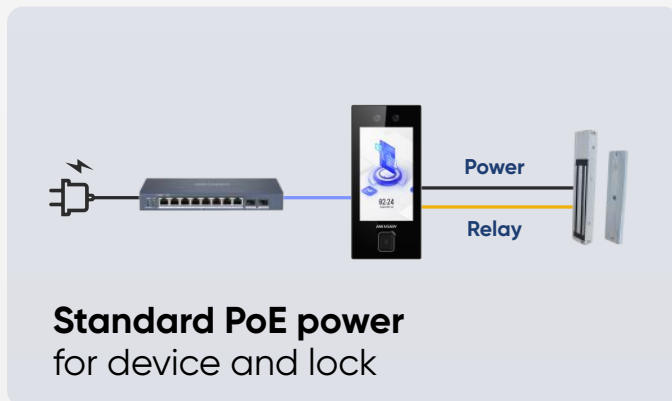

MinMoe

Face Recognition Terminals

Touch-free, access is easier than ever

DS-K1T344 Series

4.5-inch
touchscreen

POE
SUPPORT

IP65
RATING

www.hikvision.com
support@hikvision.com

Aluminum alloy & tempered glass design

Standard PoE power for device and lock

Alarm in/out for flexible linkage

One-press video intercom calling

Easy configuration via multiple methods

GUI

AP mode / Web

Product Showcase

DS-K1T344 Series

User capacity	3,000	Power supply	DC 12V/PoE (IEEE802.3at)
Face capacity	3,000	Communication	RS-485, Wiegand, Ethernet, Wi-Fi (optional)
Card type	M1/EM	Alarm in/out	Support
Card capacity	3,000	Installation	Wall mounting
Fingerprint capacity	3,000 (optional)	Languages	English, Spanish (Latin American version), Arabic, Thai, Indonesian, Russian, Vietnamese, Brazilian Portuguese, Turkish, French
Event capacity	150,000		