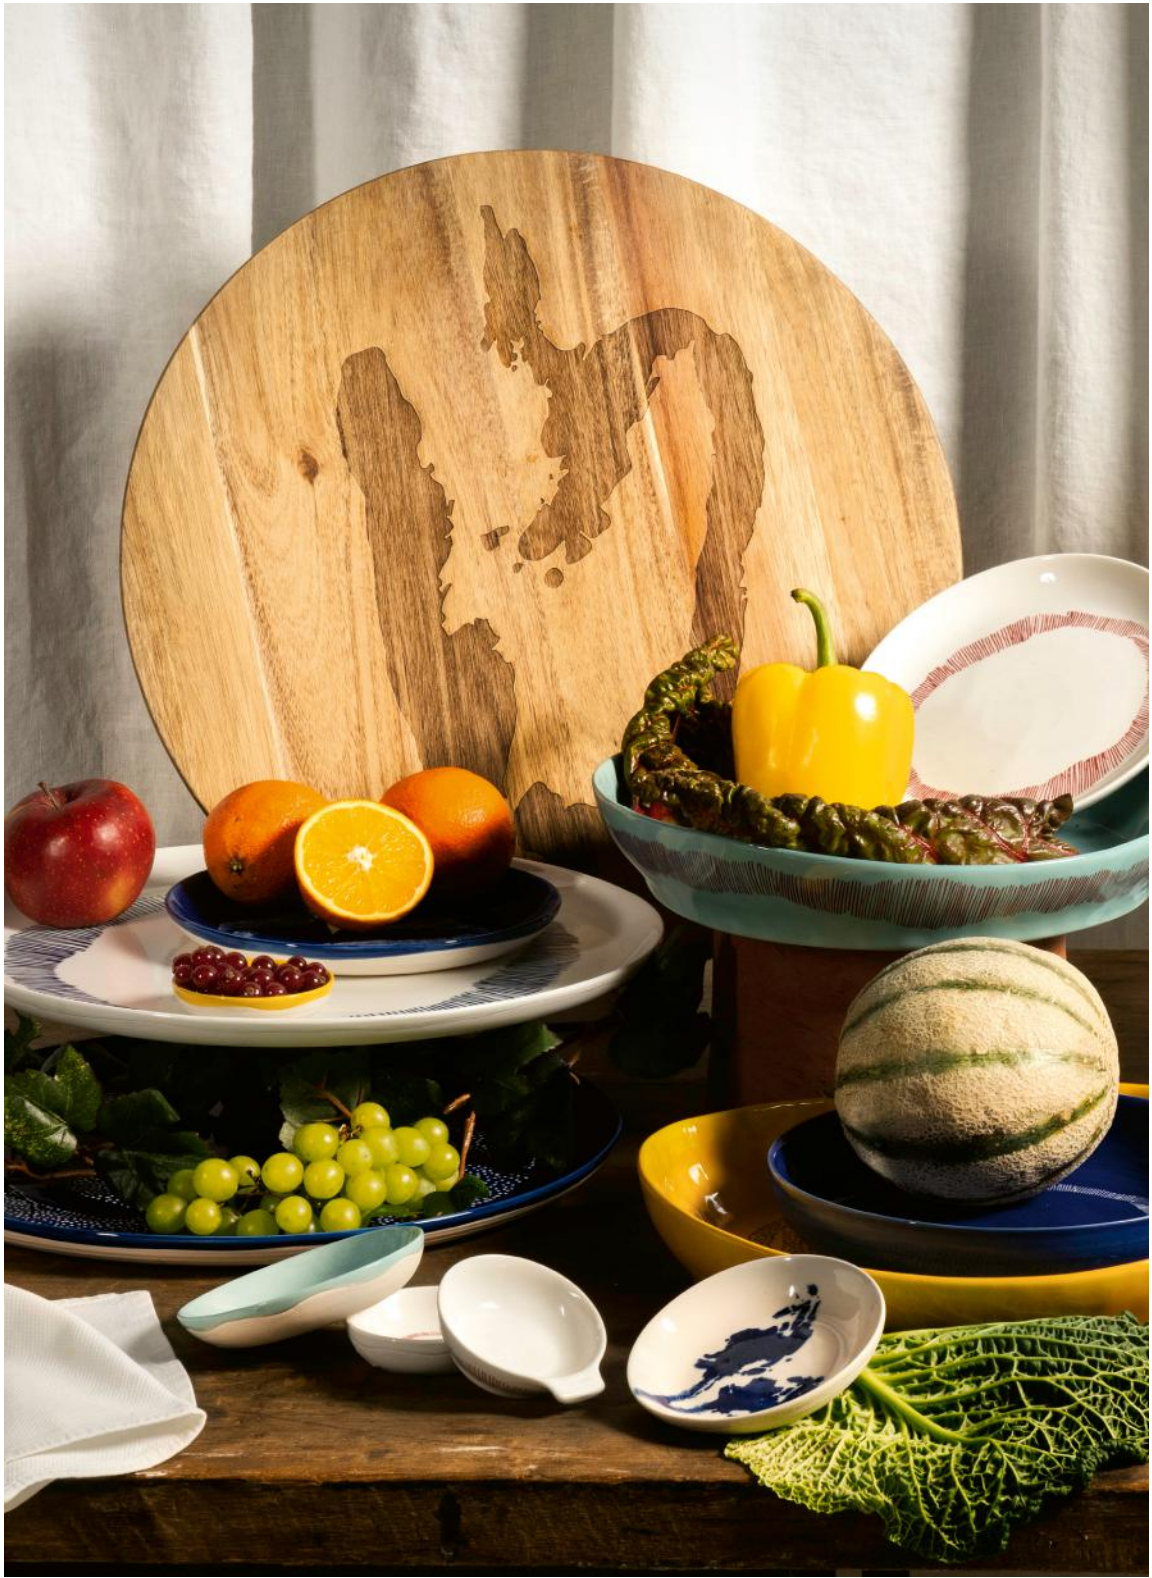

The various sizes in plates, the vibrant colours and different patterns all evoke the typical Ottolenghi feeling of 'outrageous casualness'. Of creating tables that are informal but very abundant, eccentric even, at the same time. "We have tried to tell the Ottolenghi story in objects. It is a story of the tension between the earthy and the sophisticated, between passion and refinement, tradition and novelty. Ostensible opposites, existing together in dynamic harmony", Ottolenghi says. "This collection is a collaboration nourished by camaraderie and by the sharing of lovingly-made food around a beautifully-laid table. We hope you enjoy it as much as we do."