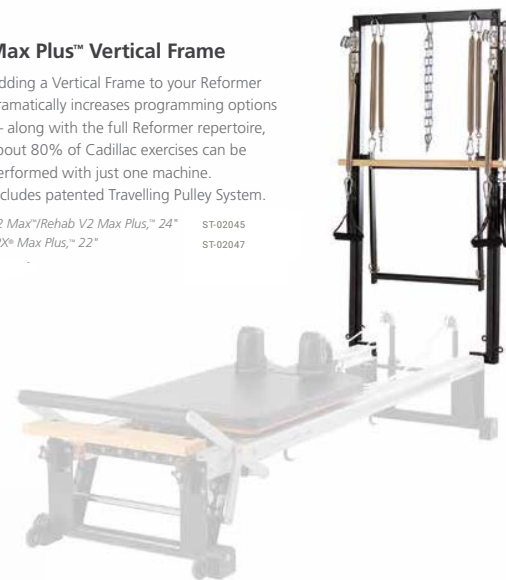

Max Plus™ Vertical Frame

Adding a Vertical Frame to your Reformer dramatically increases programming options — along with the full Reformer repertoire, about 80% of Cadillac exercises can be performed with just one machine. Includes patented Travelling Pulley System.

V2 Max™/Rehab V2 Max Plus™ 24" ST-02045

SPX® Max Plus™ 22" ST-02047