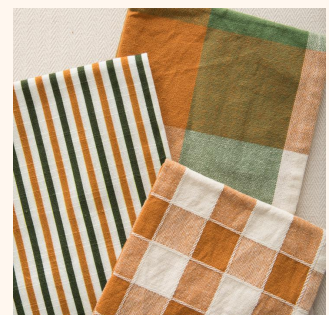

Textile - Table linen - Tablecloths & Napkins