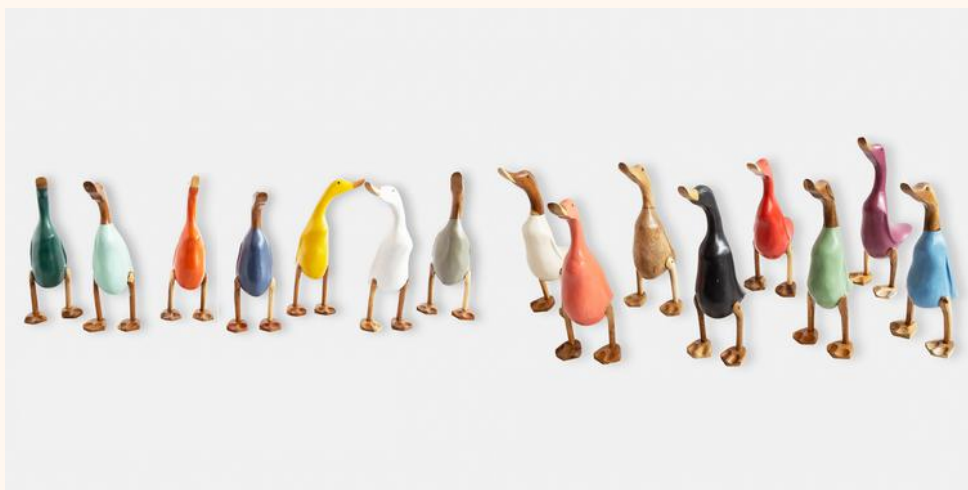

BRASS KIWIS SMALL
8x3x5cm
PRO-MH-ID-3326

BRASS DRAGONFLY
11x13.5x2.5cm
PRO-MH-ID-2405

WOODEN HAND JEWELER
25x7x7cm
PRO-MH-ID-2328

WOODEN DOOR STOPPER SET 6
15x30x5cm
PRO-MH-ID-2677

WOODEN DUCK MEDIUM
15x25x40cm
See references in web