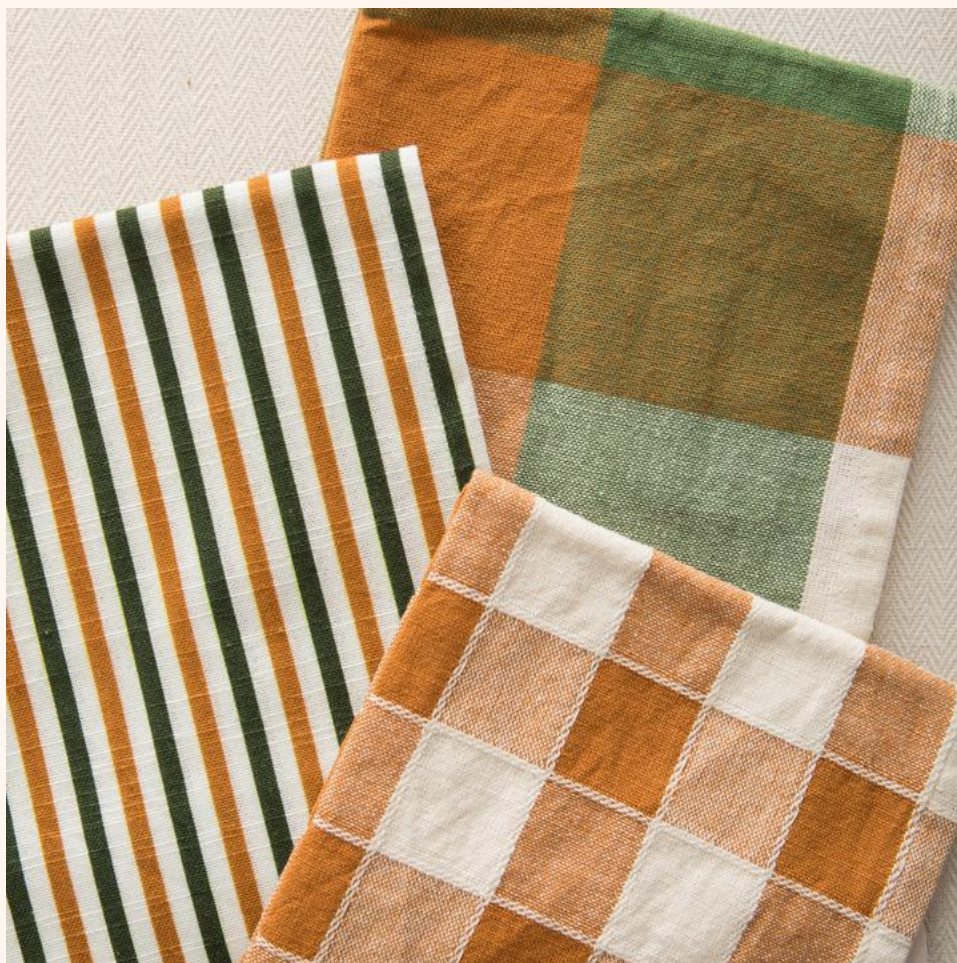

Textile - Kitchen Towels & Placemats

CHECK WOVEN COTTON
KICTHEN TOWEL
MULTICOLOR GINGER GREEN
70x45cm
PRO-MH-ID-3235