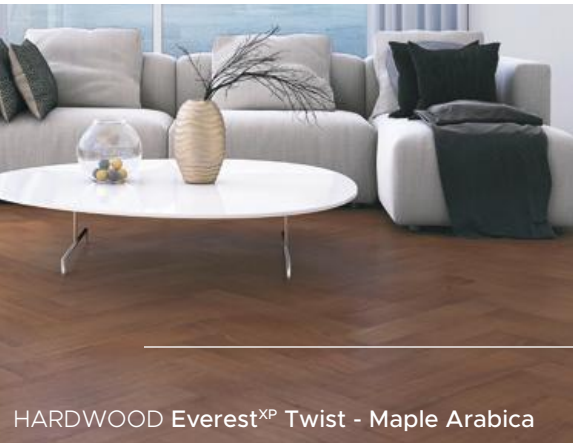

ABOUT TORLYS

Since 1988, TORLYS has been dedicated to creating smarter flooring solutions with unmatched innovation and value. We are committed to developing premium floors that reduce environmental impact without ever sacrificing performance or style. **Our vision is to inspire the world to rethink flooring.** Owning a TORLYS Smart Floor is an investment that continues to reward you for years to come.

HARDWOOD Everest^{XP} Twist - Maple Arabica