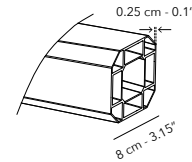

OPT. UAJCP.2S-3S in/on ground base plate cover (same colours as base)
OPTIONAL

COVER

	UPJCP.3S-X77 black
--	--------------------

34 kg, 75 lbs nett
excl. base

Slider & crank handle

LOXX® system

All dimensions exclude the base.