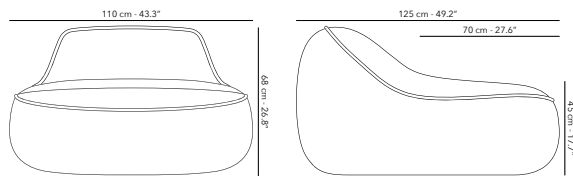

BOLSA

UPDATED

Filling of mixed fibre, polyester fibre & EPS beads.
Bottom is made of black textilene, water-repellent.
100% made in Belgium.

LOUNGE CHAIR 1S 125 cm

	FUBOL1S	fabric of choice	
	piping passepoil bies	Y08 biarritz NEW	
		Y41 blade NEW	

14.5 kg
31.9 lbs

Fabric of choice.
Find an overview on p. 247
Packed in a carton box.
Protection cover available.

CHAISE LONGUE 150 cm

	FUBOLCL150	fabric of choice	
	piping passepoil bies	Y08 biarritz NEW	
		Y41 blade NEW	

20.5 kg
45.2 lbs

Fabric of choice.
Find an overview on p. 247
Packed in a carton box.
Protection cover available.