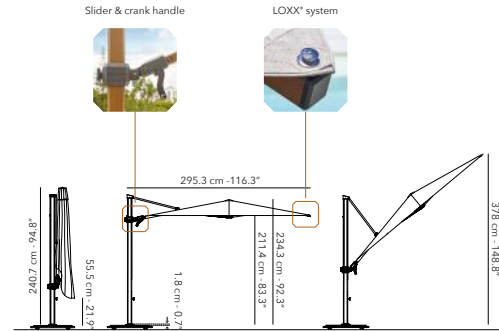

OPT. UAJCP.2S-3S in/on ground base plate cover (same colours as base)
 OPTIONAL

COVER

	UPJCP.3S-X77 black
--	--------------------

31 kg, 68.3 lbs nett
 excl. base

All dimensions exclude the base.

Hot galvanized steel plates, powder coated.
 Four mounted wheels that rotate 360°, each with a brake.
 Has the same colour as its frame.
 An alu teak or cappuccino frame has a charcoal base.