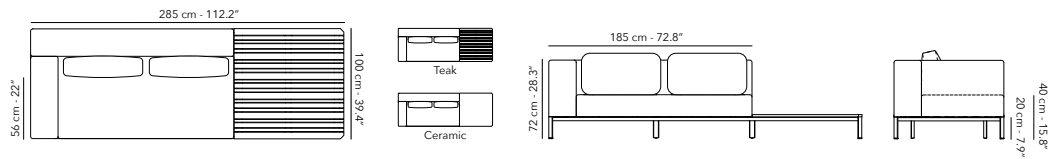

LONG SOFA WITH TABLE & ARM

	FUMAUS02LRF FUMAUARM01 frame - structure	A01 white
		A31 charcoal
	FUMAUTOP07 table top plateau tafelblad	W62 teak
		K02 bianco
		K14 taupegrey
	CUMAUS02LRA cushions - coussins - kussens	C006 vanilla cat. C
C202 smoke grey cat. C		
COMFORT CUMAUS02LRA-CF cushions - coussins - kussens	C006 vanilla cat. C	
	C202 smoke grey cat. C	

W62
27 kg
59.5 lbs

Other fabrics upon request.
Find an overview on p. 247
Protection cover available.

CHAISE LONGUE

	FUMAUC02LRF frame - structure	A01 white
		A31 charcoal
	FUMAUTOP09 table top plateau tafelblad	W62 teak
		K02 bianco
		K14 taupegrey
	COMFORT DRY CUMAUS02LR cushions - coussins - kussens	C006 vanilla cat. C
C202 smoke grey cat. C		
COMFORT CUMAUS02LR-CF cushions - coussins - kussens	C006 vanilla cat. C	
	C202 smoke grey cat. C	

W62
23 kg
50.7 lbs

Other fabrics upon request.
Find an overview on p. 247
Protection cover available.