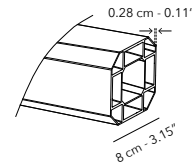

Hot galvanized steel plates, powder coated.
Four mounted wheels that rotate 360°, each with a brake.
Has the same colour as its frame.