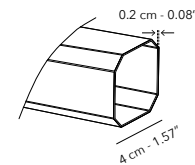

COVER

	UPJCP.15-X77 black
---	--------------------

17 kg, 37.5 lbs nett
excl. base

All dimensions exclude the base.
*Easy to open and close without touching furniture.

Hot galvanized steel plates, powder coated.
Four mounted wheels that rotate 360°, each with a brake.
Has the same colour as its frame.
An alu teak or cappuccino frame has a charcoal base.