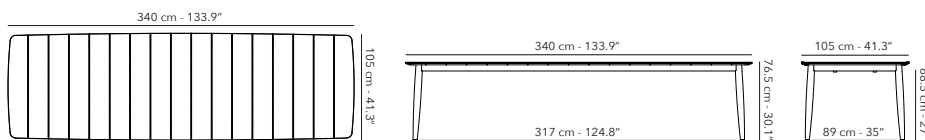

 72.4 kg
159.6 lbs

Protection cover available.

DINING TABLE 340 x 100 cm

	<p>FUNOADT50 frame - structure</p>		<p>W62 teak</p>
---	---	---	------------------------

 103.9 kg
229.1 lbs

Protection cover available.