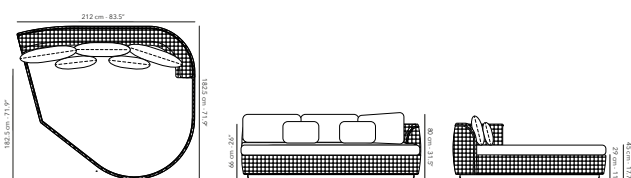

TONDO

MODULAR ORGANIC SOFA ISLAND left arm

	QUICK DRY	FUTONSI01LA frame - structure		A03R05 linen & seal
	COMFORT	CUTONSI01LA cushions - coussins - kussens		C016 pampas cat. C
		CUTONSI01LA-CF cushions - coussins - kussens		C016 pampas cat. C

54.7 kg
120.6 lbs

Other fabrics upon request.
Find an overview on p. 247
Protection cover available.

MODULAR ORGANIC SOFA ISLAND right arm

	QUICK DRY	FUTONSI01RA frame - structure		A03R05 linen & seal
	COMFORT	CUTONSI01RA cushions - coussins - kussens		C016 pampas cat. C
		CUTONSI01RA-CF cushions - coussins - kussens		C016 pampas cat. C

54.7 kg
120.6 lbs

Other fabrics upon request.
Find an overview on p. 247
Protection cover available.