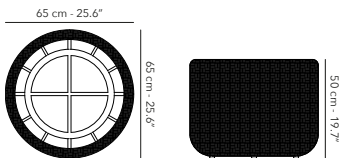

POTTERY LARGE ø 85 cm

	DEPOTTUG85.L frame - structure		F16 cottage

11.5 kg
25.4 lbs