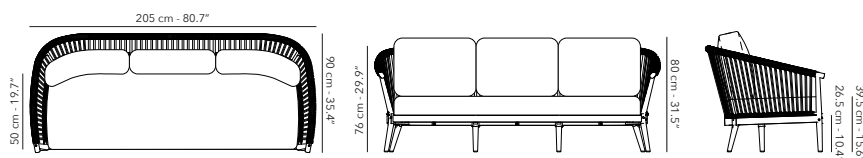

LEGNA

LOUNGE CHAIR 1S

		FULEG1S04 frame - structure		W64R12 sable teak & cream	14 kg 31 lbs
	Q. DRY	CULEG1S04 cushions - coussins - kussens		C012 cream cat. C	
	COMF.	CULEG1S04-CF cushions - coussins - kussens		C012 cream cat. C	

Other fabrics upon request.
Find an overview on p. 247
Protection cover available.

SOFA 2.5S

		FULEG2S04 frame - structure		W64R12 sable teak & cream	28.6 kg 63 lbs
	Q. DRY	CULEG2S04 cushions - coussins - kussens		C012 cream cat. C	
	COMF.	CULEG2S04-CF cushions - coussins - kussens		C012 cream cat. C	

Other fabrics upon request.
Find an overview on p. 247
Protection cover available.

SOFA 3S

		FULEG3S04 frame - structure		W64R12 sable teak & cream	33.5 kg 74 lbs
	Q. DRY	CULEG3S04 cushions - coussins - kussens		C012 cream cat. C	
	COMF.	CULEG3S04-CF cushions - coussins - kussens		C012 cream cat. C	

Other fabrics upon request.
Find an overview on p. 247
Protection cover available.