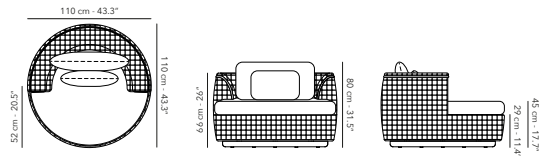

SOFA 3S

		FUTON3S08 frame - structure		A03R05 linen & seal	
	QUICK DRY	CUTON3S08 cushions - coussins - kussens		C016 pampas cat. C	
	COMFORT	CUTON3S08-CF cushions - coussins - kussens		C016 pampas cat. C	

65.5 kg
144.4 lbs

Other fabrics upon request.
Find an overview on p. 247
Protection cover available.