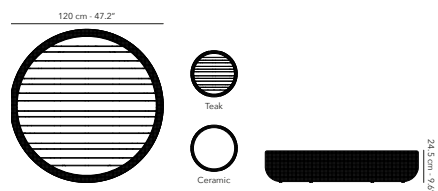

COFFEE TABLE ø 120 cm

		FUTUGLT07S frame - structure		F16 cottage	W62 & W64 19 kg 42 lbs
		FUTUGTOP06 Table top plateau tafelblad		W62 teak	
				W64 sable teak	
				K14 taupegrey