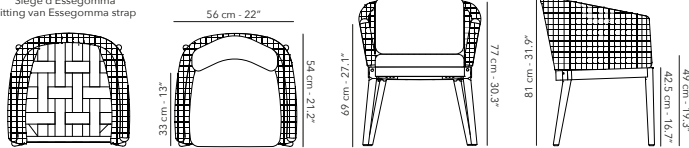

TONDO

UPDATED

Powder coated aluminium frame with multicoloured rope 30 mm.
Cushions are weatherproof and colour resistant.
Table top is made of solid teak or ceramic 12 mm.

DINING ARMCHAIR

NEW

		FUTONAC13 cushions - coussins - kussens		W62R05 teak & seal	
		CUTONAC13 cushions - coussins - kussens		C016 pampas cat. C quick dry foam	
	OPTIONAL	CUTONBAAC13 back cushion - coussin de dos - rugkussen		C016 pampas cat. C quick dry foam	

8.6 kg
9 lbs

Other fabrics upon request.
Find an overview on p. 247
Protection cover available.

LOUNGE CHAIR 15

		FUTON1S09 frame - structure		A03R05 linen & seal	
	QUICK DRY	CUTON1S09 cushions - coussins - kussens		C016 pampas cat. C	
	COMFORT	CUTON1S09-CF cushions - coussins - kussens		C016 pampas cat. C	

27.2 kg
36.5 lbs

360° rotation through the swivel system.
Other fabrics upon request.
Find an overview on p. 247
Protection cover available.