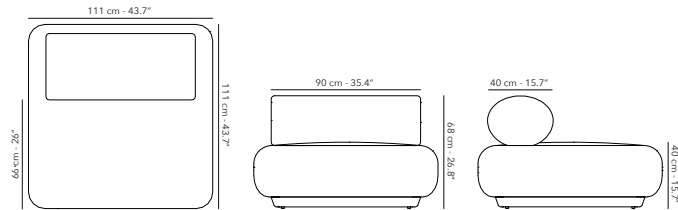

TATAMI

NEW

Teak frame with hand woven strap.
Seat with teak.
Cushions are weatherproof and colour resistant.
Table top in solid teak.

LOUNGE CHAIR 1S MIDDLE SEAT

	FUTATMS03 frame & cushions	W62 teak	fabric of choice

29.4 kg
64.8 lbs

Find an overview on p. 247
Protection cover available.

LOUNGE CHAIR 1S WITH CORNER

	FUTATMSC01 frame & cushions	W62 teak	fabric of choice

33 kg
72.8 lbs