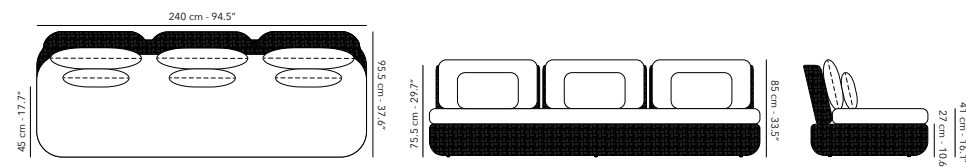

SOFA 3S

		FUTUG3S03 frame - structure		F16 cottage	 60 kg 132.3 lbs
	Q. DRY	CUTUG3S03 cushions - coussins - kussens		C008 linen cat. B	
	COMF.	CUTUG3S03-CF cushions - coussins - kussens		C008 linen cat. B	

Other fabrics upon request.
Find an overview on p. 247
Protection cover available.