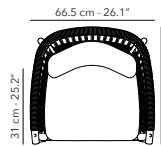

LEGNA

(Sable) teak frame with hand woven rope 10 mm.
Cushions are weatherproof and colour resistant.
Table top is made of ceramic 12 mm.
Teak care kit available.

DINING ARMCHAIR

	FULEGAC06-2.0 frame - structure		W64R12 sable teak & cream
	CULEGAC06-2.0 cushions - coussins - kussens		C012 cream cat. C

9.2 kg
20.3 lbs

Other fabrics upon request.
Find an overview on p. 247
Protection cover available.