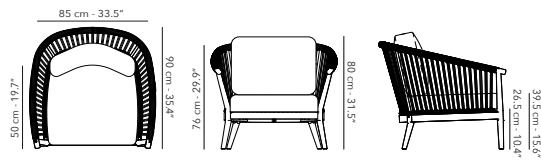

LEGNA

LOUNGE CHAIR 1S

		FULEG1S04 frame - structure		W64R12 sable teak & cream	14 kg 31 lbs
	Q. DRY	CULEG1S04 cushions - coussins - kussens		C012 cream cat. C	
	COMF.	CULEG1S04-CF cushions - coussins - kussens		C012 cream cat. C	

Other fabrics upon request.
Find an overview on p. 247
Protection cover available.

SOFA 2.5S

		FULEG2S04 frame - structure		W64R12 sable teak & cream	28.6 kg 63 lbs
	Q. DRY	CULEG2S04 cushions - coussins - kussens		C012 cream cat. C	
	COMF.	CULEG2S04-CF cushions - coussins - kussens		C012 cream cat. C	

Other fabrics upon request.
Find an overview on p. 247
Protection cover available.