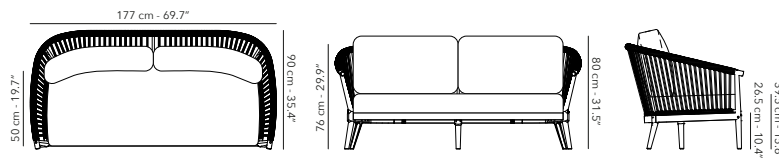

SOFA 3S

		FULEG3S04 frame - structure		W64R12 sable teak & cream	33.5 kg 74 lbs
	Q. DRY	CULEG3S04 cushions - coussins - kussens		C012 cream cat. C	
	COMF.	CULEG3S04-CF cushions - coussins - kussens		C012 cream cat. C	

Other fabrics upon request.
Find an overview on p. 247
Protection cover available.