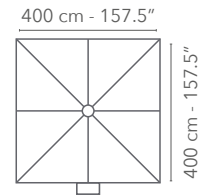

LIMA

UPDATED

LIMA

UFLIM FRAME

	A01 white		A03 linen
	A30 anthracite		A32 black

UCANT CANOPY

CATEGORY 1

	C001 natural		C010 latte
	C024 clay NEW		C101 cloud
	C208 black		C211 steel
	C304 walnut		

CATEGORY 2

	C019 tofu NEW		C023 heather NEW

CATEGORY 3

	C003 pearl		C011 cotton
	C022 Nile		C207 onyx
	C210 pitch		C305 umber

CATEGORY 3

see overview fabrics on p. 241 - minimum 6 umbrellas / colour

CATEGORY 2

see overview fabrics on p. 242