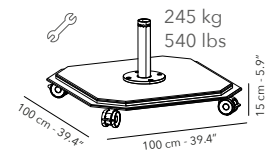

Hot galvanized steel plates, powder coated.
Four mounted wheels that rotate 360°, each with a brake.
Has the same colour as its frame.
An alu teak or cappuccino frame has a charcoal base.