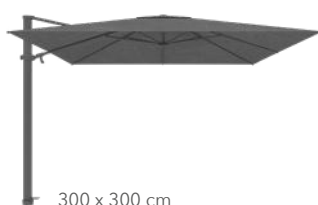

Free pole frame, powder coated aluminium.
Canopy is weatherproof and colour resistant.
Tilt in height, left and right, rotation 360°.

max. 39 km/h, 24 mph

UB BASE - PARASOLVOET

BASES WITH OPTIONAL WHEELS