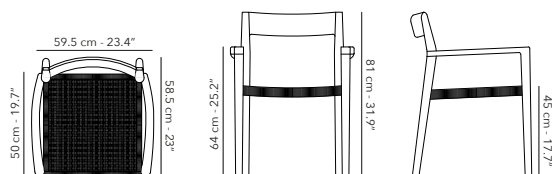

DUNE

DUNE DINING ARMCHAIR

	FUDUNAC14 frame - structure		W62R03 teak & linen

9.3 kg
16 lbs

DUNE BARCHAIR

NEW

	FUDUNBC04 frame - structure		W62R03 teak & linen

8.6 kg
19 lbs