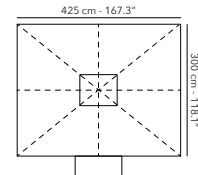

Hot galvanized steel plates, powder coated.
Four mounted wheels that rotate 360°, each with a brake.
Has the same colour as its frame.
An alu teak or cappuccino frame has a charcoal base.