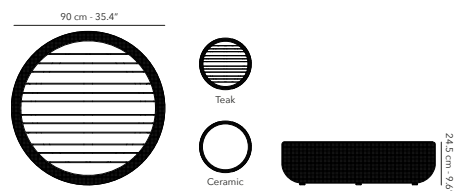

COFFEE TABLE ø 90 cm

		FUTUGLT08S frame - structure		F16 cottage	W62 & W64 13 kg 28.6 lbs
		FUTUGTOP04 Table top plateau tafelblad		W62 teak	
				W64 sable teak	
				K14 taupegrey