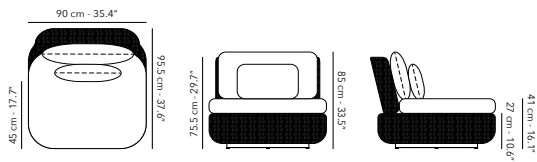

TUGU

Aluminium frame with hand woven wicker 6 mm.
Seat with Essegomma strap 50 mm.
Table top is made of (sable) solid teak or ceramic 12 mm.

SOFA 1S

		FUTUG1S03 frame - structure		F16 cottage	 30 kg 66 lbs
	Q. DRY	CUTUG1S03 cushions - coussins - kussens		C008 linen cat. B	
	COMF.	CUTUG1S03-CF cushions - coussins - kussens		C008 linen cat. B	

360° rotation through the swivel system.
Other fabrics upon request.
Find an overview on p. 247
Protection cover available.

SOFA 2S

		FUTUG2S03 frame - structure		F16 cottage	 41.5 kg 91.5 lbs
	Q. DRY	CUTUG2S03 cushions - coussins - kussens		C008 linen cat. B	
	COMF.	CUTUG2S03-CF cushions - coussins - kussens		C008 linen cat. B	

Other fabrics upon request.
Find an overview on p. 247
Protection cover available.