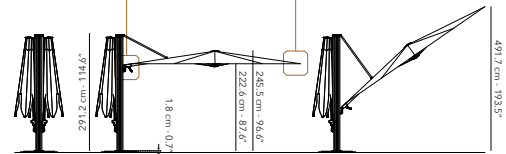

Free pole frame, powder coated aluminium.
Canopy 100% solution dyed acrylic.
Tilt in height, left and right, rotation 360°.

JCP.6 SERIES

max. 58 km/h, 36 mph

JCP.601 - 2* 300 X 300 CM

UFJCP.601 FRAME

	A10 cappuccino		A12 alu teak
	A31 charcoal		

86.5 kg, 190.7 lbs nett
excl. base

UCJCP.601 CANOPY

CATEGORY 3

	C003 pearl		C011 cotton
	C022 Nile NEW		C207 onyx
	C210 pitch		C305 umber

CATEGORY 2

	C019 tofu NEW		C023 heather NEW

CATEGORY 3

see overview fabrics on p. 241 - minimum 3 umbrellas / colour

CATEGORY 2

see overview fabrics on p. 242

UBJCP.5S-6S BASE

	S31 charcoal	

UBIGB-JCP.4S-5S-6S in ground base / UBOGB-JCP.2S-3S on ground base

OPT. UBOGB-JCP.4S-5S-6S in/on ground base plate cover
(same colours as base) **OPTIONAL**

COVER

	UPJCP.4S-X77 black

All dimensions exclude the base.