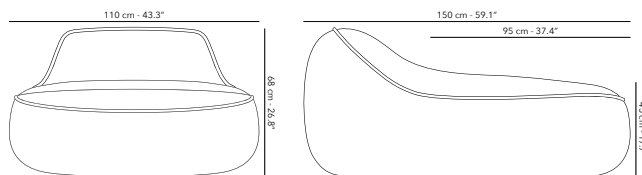

CHAISE LONGUE 170 cm

	FUBOLCL170	fabric of choice	
	piping passepoil bies	Y08 biarritz NEW	
		Y41 blade NEW	

Fabric of choice.
Find an overview on p. 247
Packed in a carton box.
Protection cover available.