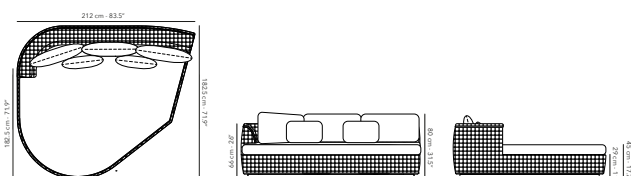

MODULAR ORGANIC SOFA 2.5S left arm

	QUICK DRY	FUTON2S09LA frame - structure		A03R05 linen & seal
	COMFORT	CUTON2S09LA cushions - coussins - kussens		C016 pampas cat. C
		CUTON2S09LA-CF cushions - coussins - kussens		C016 pampas cat. C

45.4 kg
100.1 lbs

Other fabrics upon request.
Find an overview on p. 247
Protection cover available.