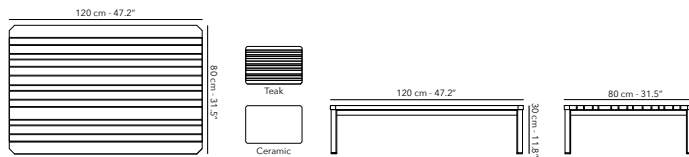

MAUROO

COFFEE TABLE 120 x 80 cm

	FUMAULT03F frame - structure	A01 white
		A31 charcoal
	FUMAUTOP08 table top plateau tafelblad	W62 teak
		K02 bianco
		K14 taupegrey
		K31 charcoal

W62
21.5 kg
47.4 lbs