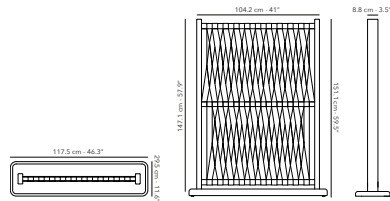

DIVIDER H 180 cm

		FUNOADIV180 (high) frame - structure		W62R11 teak & artichoke

45.8 kg
100.9 lbs