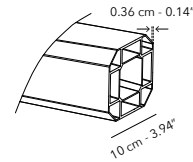

COVER

	UPJCP.4S-X77 black
--	--------------------

64 kg, 141.1 lbs nett
 excl. base

Slider & crank handle

LOXX® system

All dimensions exclude the base.

Hot galvanized steel plates, powder coated.
 Four mounted wheels that rotate 360°, each with a brake.
 Has the same colour as its frame.
 An alu teal or cappuccino frame has a charcoal base.