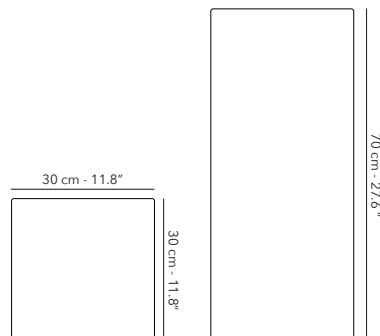

DEDUN.S-W62
teak block

W62 teak

27.4 kg
60.4 lbs

DUNCAN 70 x 30 x 30 cm

NEW

DEDUN.M-W62
Duncan teak block

W62 teak

31 kg
68.3 lbs