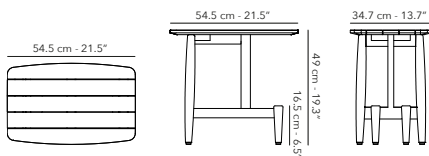

COFFEE TABLE 125 x 75 cm

	FUNOALT10 frame		W62 teak

23.5 kg
51.8 lbs

SIDE TABLE 50 x 50 cm

	FUNOAST08 frame		W62 teak

6.4 kg
14.1 lbs

SOFA SIDE TABLE

	FUNOASST01 frame		W62 teak

4.3 kg
9.5 lbs