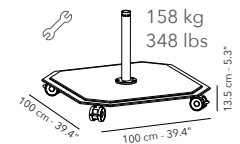

COVER

	UPJCP.2S-X77 black
---	--------------------

GUTTERS

UAJCP.2S colour of the canopy

56 kg, 123.5 lbs nett
excl. base

All dimensions exclude the base.
* Easy to open and close without touching furniture.