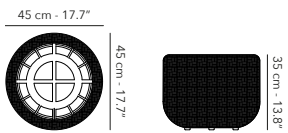

POTTERY SMALL ø 45 cm

	DEPOTTUG45.S frame - structure		F16 cottage

3.8 kg
8.4 lbs

POTTERY MEDIUM ø 65 cm

	DEPOTTUG65.M frame - structure		F16 cottage

7.3 kg
16.1 lbs