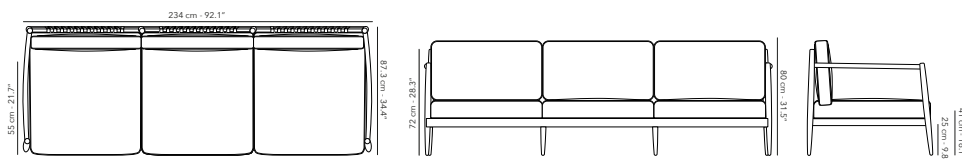

SOFA 3S

	QUICK DRY 3x CUNOA1S06 cushions - coussins - kussens	FUNOA3S06 frame - structure	W62R11 teak & artichoke	
		COMFORT 3x CUNOA1S06 cushions - coussins - kussens	C015 brûlé cat. D	C111 truffe cat. D
			C015 brûlé cat. D	C111 truffe cat. D

53.7 kg
118.4 lbs

Other fabrics upon request.
Find an overview on p. 247
Protection cover available.