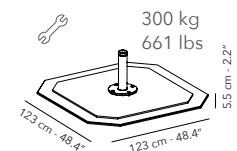

Hot galvanized steel plates, powder coated.
Base without wheels.
Has the same colour as its frame.
An alu teak or cappuccino frame has a charcoal base.