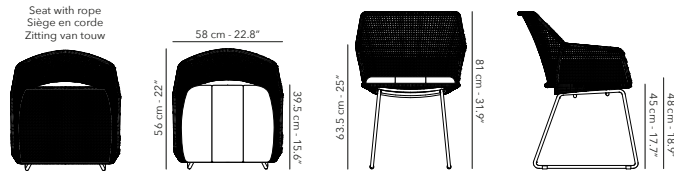

Powder coated aluminium frame with hand woven rope 3.5 mm.
Cushions are weatherproof and colour resistant.

MANI

DINING ARMCHAIR

	FUMANAC12 frame - structure		A04R04 almond & almond
	CUMAN(L)AC01 cushion - coussin - kussen		C015 brûlé cat. D

8.4 kg
18.5 lbs

LOUNGE CHAIR 1S

	FUMAN1S frame - structure		A04R04 almond & almond
	CUMAN1S01 cushion - coussin - kussen		C015 brûlé cat. D

18.4 kg
41 lbs