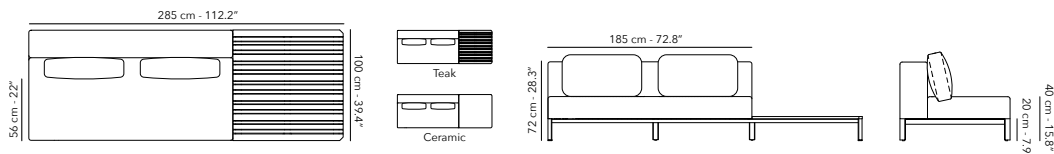

LONG SOFA WITH TABLE

FUMAUDS02LRF
frame - structure

FUMAUTOP07
table top
plateau
tafelblad

QUICK DRY
COMFORT

CUMAUDS02LR
cushions - coussins - kussens

CUMAUDS02LR-CF
cushions - coussins - kussens

	A01 white
	A31 charcoal
	W62 teak
	K02 bianco
	K14 taupegrey
	K31 charcoal
	C006 vanilla cat. C
	C202 smoke grey cat. C
	C006 vanilla cat. C
	C202 smoke grey cat. C

W62
25 kg
55.1 lbs

Other fabrics upon request.
Find an overview on p. 247
Protection cover available.