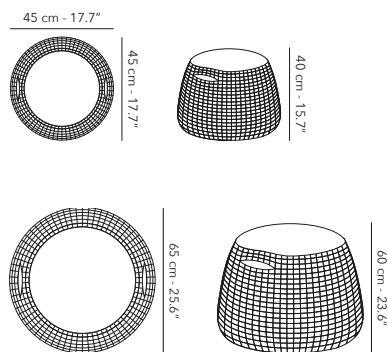

TONDO

DAYBED

	QUICK DRY COMFORT	FUTONDB04 frame - structure		A03R05 linen & seal
		CUTONDB04 cushions - coussins - kussens		C016 pampas cat. C
		CUTONDB04-CF cushions - coussins - kussens		C016 pampas cat. C

65.9 kg
145.3 lbs

Other fabrics upon request.
Find an overview on p. 247
Protection cover available.

PRANA BASKET set

	DEBASPRA-SET frame - structure		D05 seal

13.7 kg
16.5 lbs