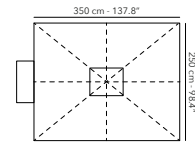

Hot galvanized steel plates, powder coated.
Four mounted wheels that rotate 360°, each with a brake.
Has the same colour as its frame.
An alu teak or cappuccino frame has a charcoal base.