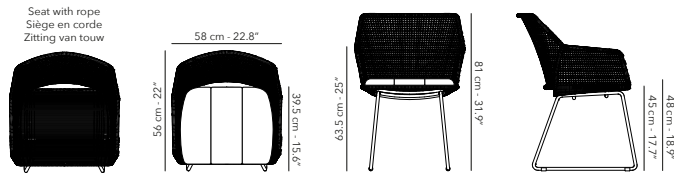

LEWIS

LEWIS DINING ARMCHAIR

	FULEWAC10 frame - structure	A32R32 black & black	7.5 kg 16.5 lbs
	CULEW(L)AC01 cushion - coussin - kussen	C006 vanilla cat. C