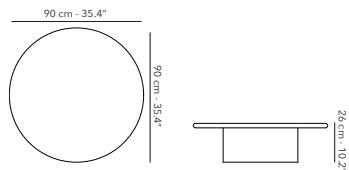

ROUND NESTING COFFEE TABLE ø 90 cm

	<p>FUCOMLT19 frame - structure</p>		<p>X01 mist</p>
---	---	---	------------------------

27.9 kg
61.5 lbs

Protection cover available.

ORGANIC NESTING COFFEE TABLE 145 x 100 cm