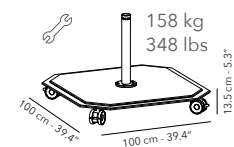

OPT. UAJCP.2S-3S in/on ground base plate cover (same colours as base)
OPTIONAL

COVER

	UPJCP.3S-X77 black
--	--------------------

34 kg, 75 lbs nett
excl. base

Slider & crank handle

LOXX® system

All dimensions exclude the base.