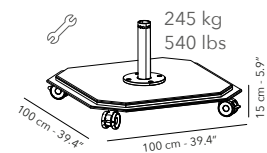

COVER

	UPJCP.4S-X77 black
--	--------------------

64 kg, 141.1 lbs nett
 excl. base

Slider & crank handle

LOXX® system

All dimensions exclude the base.

Hot galvanized steel plates, powder coated.
 Four mounted wheels that rotate 360°, each with a brake.
 Has the same colour as its frame.
 An alu teal or cappuccino frame has a charcoal base.