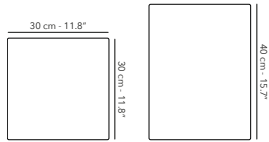

NESTING TABLES

KOBE SIDE TABLE ø 50 cm

FUKOBST12
Kobe side table large

W62 teak

38.3 kg
84.4 lbs

DUNCAN

DEDUN.S-W62
teak block

W62 teak

27.4 kg
60.4 lbs

DUNCAN 70 x 30 x 30 cm

NEW

DEDUN.M-W62
Duncan teak block

W62 teak

31 kg
68.3 lbs