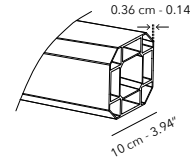

Hot galvanized steel plates, powder coated.
Four mounted wheels that rotate 360°, each with a brake.
Has the same colour as its frame.
An alu teak or cappuccino frame has a charcoal base.