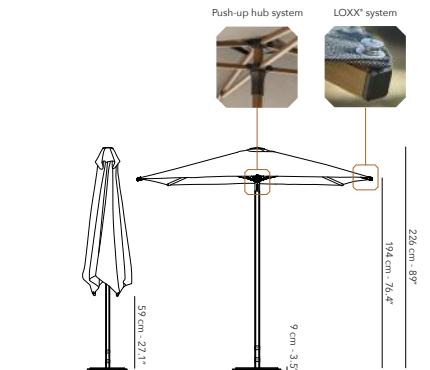

COVER

	UPJCP.15-X77 black
---	--------------------

17 kg, 37.5 lbs nett
excl. base

All dimensions exclude the base.
*Easy to open and close without touching furniture.

Hot galvanized steel plates, powder coated.
Four mounted wheels that rotate 360°, each with a brake.
Has the same colour as its frame.
An alu teak or cappuccino frame has a charcoal base.