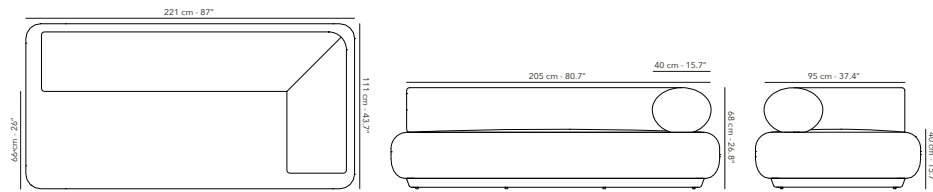

SOFA 3S WITH LEFT CORNER

	FUTATSLC01 frame & cushions	W62 teak	61.1 kg 134.7 lbs
		fabric of choice	

Find an overview on p. 247
Protection cover available.

SOFA 3S WITH RIGHT CORNER

	FUTATSRC01 frame & cushions	W62 teak	61.1 kg 134.7 lbs
		fabric of choice