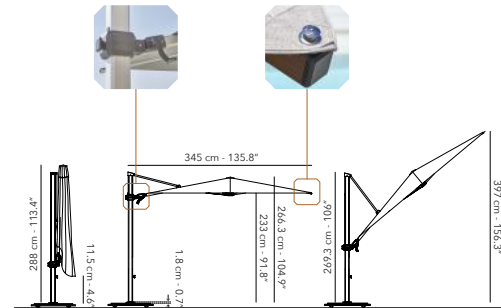

OPT. UBOGB-JCP.4S-5S-6S in/on ground base plate cover (same colours as base) **OPTIONAL**

COVER

	UPJCP.4S-X77 black
--	--------------------

53 kg, 116.8 lbs nett
excl. base

Slider & crank handle

LOXX® system