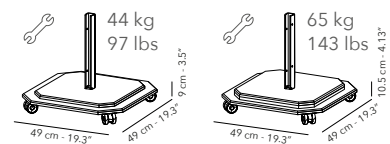

COVER

	UPJCP.15-X77 black
---	--------------------

17 kg, 37.5 lbs nett
excl. base

All dimensions exclude the base.
*Easy to open and close without touching furniture.

Hot galvanized steel plates, powder coated.
Four mounted wheels that rotate 360°, each with a brake.
Has the same colour as its frame.
An alu teak or cappuccino frame has a charcoal base.