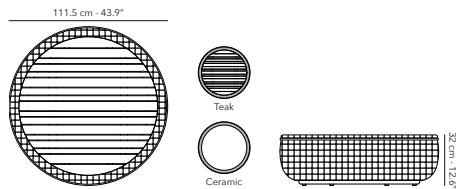

SIDE TABLE ø 45 cm

	FUTONST10 frame - structure		A03R05 linen & seal
	FUTONTOP10 table top - plateau - tafelblad		W62 teak
			K14 taupegrey

W62
6.9 kg
15.2 lbs