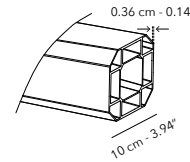

Hot galvanized steel plates, powder coated.
Four mounted wheels that rotate 360°, each with a brake.
Has the same colour as its frame.
An alu teak or cappuccino frame has a charcoal base.