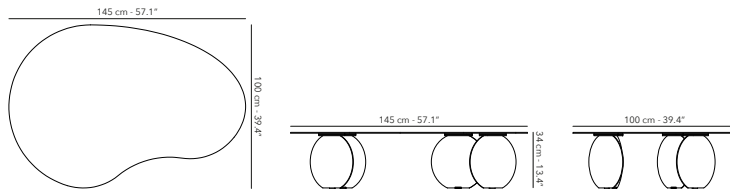

KOBE SIDE TABLE $\varnothing$ 40 cm

	FUKOBST11 Kobe side table small		W62 teak

19.1 kg
42.1 lbs