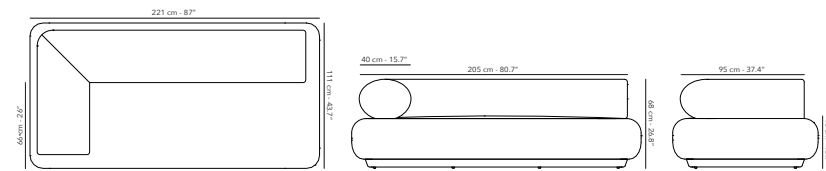

SOFA 3S WITH LEFT CORNER

	FUTATSLC01 frame & cushions	W62 teak	61.1 kg 134.7 lbs
		fabric of choice	

Find an overview on p. 247
Protection cover available.

SOFA 3S WITH RIGHT CORNER

	FUTATSRC01 frame & cushions	W62 teak	61.1 kg 134.7 lbs
		fabric of choice	

Find an overview on p. 247
Protection cover available.

DAYBED

	FUTATDB06 frame & cushions	W62 teak	66.5 kg 146.6 lbs
		fabric of choice	

Find an overview on p. 247
Protection cover available.