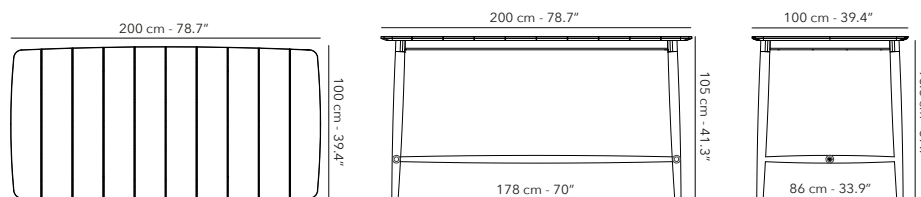

 7.7 kg
17 lbs

Other fabrics upon request.
 Find an overview on p. 247
 Protection cover available.

BAR TABLE 200 x 100 cm

NEW

	FUNOABT03 frame - structure		W62 teak

 57.2 kg
126 lbs

Protection cover available.