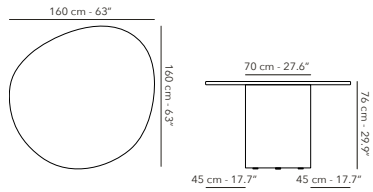

COMO

Eps finished with a mixture of chalk and concrete applied by hand and spatula.
Table top 25 mm.
Waterproof- & repellent.

ORGANIC DINING TABLE ø 160 cm

	FUCOMDT09 frame - structure		X01 mist

91.3 kg
201.3 lbs

Protection cover available.

ORGANIC DINING TABLE 260 x 120 cm

	FUCOMDT44 frame - structure		X01 mist

93 kg
205 lbs

Protection cover available.