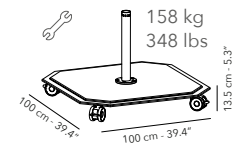

Hot galvanized steel plates, powder coated.
Four mounted wheels that rotate 360°, each with a brake.
Has the same colour as its frame.