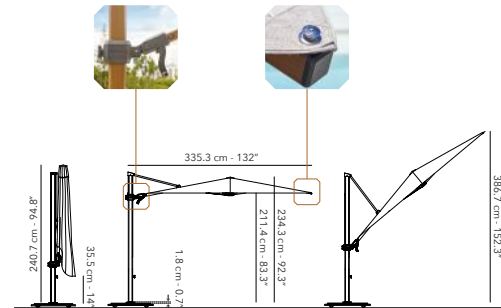

COVER

	UPJCP.3S-X77 black
--	--------------------

42 kg, 92.6 lbs nett
excl. base

Slider & crank handle

LOXX® system

All dimensions exclude the base.

Hot galvanized steel plates, powder coated.
Four mounted wheels that rotate 360°, each with a brake.
Has the same colour as its frame.
An alu teak or cappuccino frame has a charcoal base.