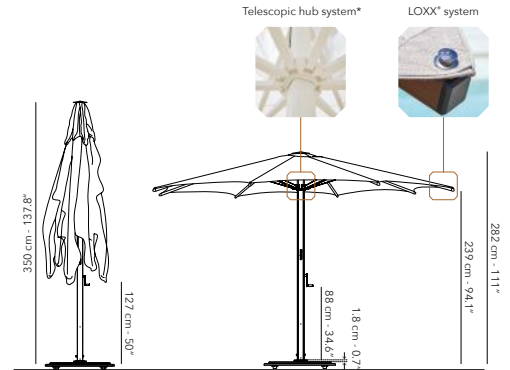

Center pole frame, powder coated aluminium.
Canopy 100% solution dyed acrylic.
Tilt and rotation not applicable.

JCP.2 SERIES

max. 58 km/h, 36 mph

JCP.203 - Ø 450 CM

42 kg, 92.6 lbs nett
excl. base

UFJCP.203 FRAME

	A01 white		A31 charcoal

UCJCP.203 CANOPY

CATEGORY 3

	C003 pearl		C011 cotton
	C022 Nile NEW		C207 onyx
	C210 pitch		C305 umber

CATEGORY 2

	C019 tofu NEW		C023 heather NEW

CATEGORY 3

see overview fabrics on p. 241 - minimum 3 umbrellas / colour

CATEGORY 2

see overview fabrics on p. 242

UBJCP.2S-3S BASE

	S01 white		S02 silver
	S31 charcoal		

UBIGB-JCP.2S-3S in ground base / UBOGB-JCP.2S-3S on ground base

OPT. UAJCP.2S-3S in/on ground base plate cover (same colours as base)
OPTIONAL

COVER

	UPJCP.2S-X77 black

GUTTERS

UAJCP.2S colour of the canopy

All dimensions exclude the base.
* Easy to open and close without touching furniture.