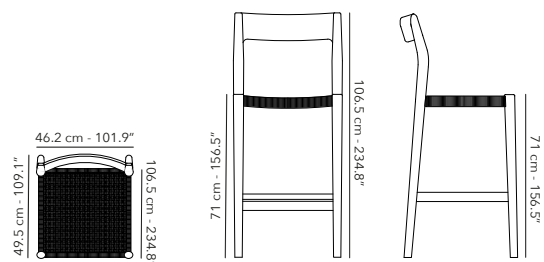

9.3 kg
16 lbs

DUNE BARCHAIR

NEW

	<p>FUDUNBC04 frame - structure</p>		<p>W62R03 teak & linen</p>
--	---	--	---

8.6 kg
19 lbs

NESTING TABLES

NESTING SIDE TABLE ø 40 cm

	FUVOLST02S frame	 A01 white
		 A31 charcoal
	FUVOLTOP00 table top	 W62 teak
		 K02 bianco
		 K14 taupegrey
		 K31 charcoal