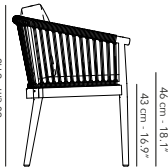

LEGNA

(Sable) teak frame with hand woven rope 10 mm.
Cushions are weatherproof and colour resistant.
Table top is made of ceramic 12 mm.
Teak care kit available.

DINING ARMCHAIR

	FULEGAC06-2.0 frame - structure		W64R12 sable teak & cream
	CULEGAC06-2.0 cushions - coussins - kussens		C012 cream cat. C

9.2 kg
20.3 lbs

Other fabrics upon request.
Find an overview on p. 247
Protection cover available.