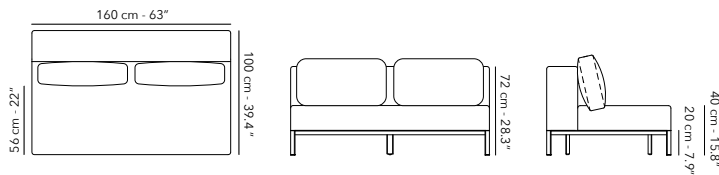

MAUROO

LOUNGE CHAIR 1S

FUMAUMS02
frame - structure

CUMAUMS02
cushions - coussins - kussens

	A01 white
	A31 charcoal
	C006 vanilla cat. C
	C202 smoke grey cat. C

10.9 kg
17.5 lbs

Other fabrics upon request.
Find an overview on p. 247
Protection cover available.

SOFA 2S

FUMAUDS02M
frame - structure

CUMAUDS02M
cushions - coussins - kussens

	A01 white
	A31 charcoal
	C006 vanilla cat. C
	C202 smoke grey cat. C

24 kg
31.7 lbs

Other fabrics upon request.
Find an overview on p. 247
Protection cover available.

LONG SOFA WITH TABLE

FUMAUDS02LRF
frame - structure

FUMAUTOP07
table top
plateau
tafelblad

QUICK DRY
COMFORT

CUMAUDS02LR
cushions - coussins - kussens

CUMAUDS02LR-CF
cushions - coussins - kussens

	A01 white
	A31 charcoal
	W62 teak
	K02 bianco
	K14 taupegrey
	K31 charcoal
	C006 vanilla cat. C
	C202 smoke grey cat. C
	C006 vanilla cat. C
	C202 smoke grey cat. C

W62
25 kg
55.1 lbs

Other fabrics upon request.
Find an overview on p. 247
Protection cover available.