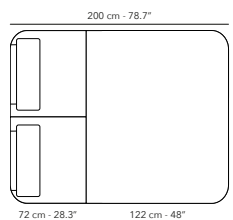

30 kg
66 lbs

DAYBED

	FUTUGDB05 frame - structure		F16 cottage
	CUTUGDB05 cushions - coussins - kussens		C008 linen cat. B 
	CUTUGDB05-CF cushions - coussins - kussens		C008 linen cat. B

43.2 kg
95.2 lbs

POTTERY SMALL ø 45 cm