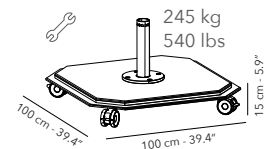

Hot galvanized steel plates, powder coated.
Four mounted wheels that rotate 360°, each with a brake.
Has the same colour as its frame.
An alu teak or cappuccino frame has a charcoal base.