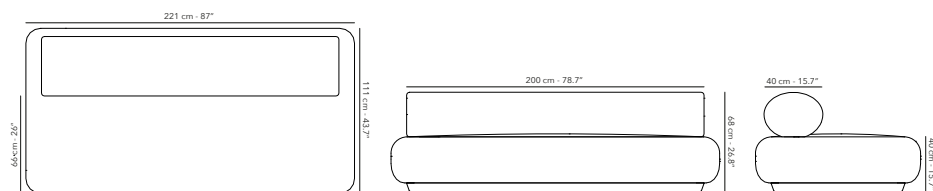

Find an overview on p. 247
Protection cover available.