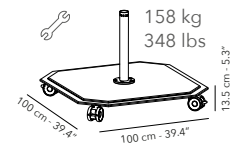

OPT. UAJCP.2S-3S in/on ground base plate cover (same colours as base)
 OPTIONAL

COVER

	UPJCP.2S-X77 black
---	--------------------

GUTTERS

UAJCP.2S colour of the canopy

Telescopic hub system*

LOXX® system

All dimensions exclude the base.
 *Easy to open and close without touching furniture.