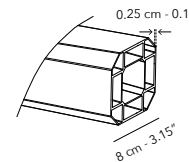

COVER

	UPJCP.3S-X77 black
--	--------------------

42 kg, 92.6 lbs nett
excl. base

Slider & crank handle

LOXX® system

All dimensions exclude the base.

Hot galvanized steel plates, powder coated.
Four mounted wheels that rotate 360°, each with a brake.
Has the same colour as its frame.
An alu teak or cappuccino frame has a charcoal base.