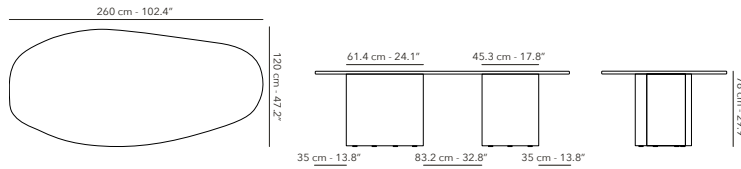

ROUND NESTING COFFEE TABLE ø 90 cm

	<p>FUCOMLT19 frame - structure</p>		<p>X01 mist</p>
---	---	---	------------------------

27.9 kg
61.5 lbs

Protection cover available.

ORGANIC NESTING COFFEE TABLE 145 x 100 cm