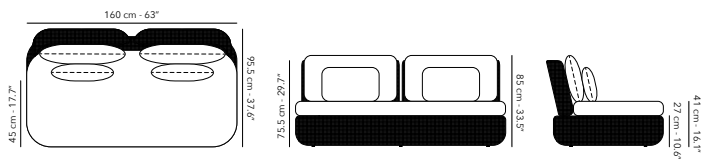

TUGU

Aluminium frame with hand woven wicker 6 mm.
Seat with Essegomma strap 50 mm.
Table top is made of (sable) solid teak or ceramic 12 mm.

SOFA 1S

		FUTUG1S03 frame - structure		F16 cottage	 30 kg 66 lbs
	Q. DRY	CUTUG1S03 cushions - coussins - kussens		C008 linen cat. B	
	COMF.	CUTUG1S03-CF cushions - coussins - kussens		C008 linen cat. B	

360° rotation through the swivel system.
Other fabrics upon request.
Find an overview on p. 247
Protection cover available.

SOFA 2S

		FUTUG2S03 frame - structure		F16 cottage	 41.5 kg 91.5 lbs
	Q. DRY	CUTUG2S03 cushions - coussins - kussens		C008 linen cat. B	
	COMF.	CUTUG2S03-CF cushions - coussins - kussens		C008 linen cat. B	

Other fabrics upon request.
Find an overview on p. 247
Protection cover available.

SOFA 3S

		FUTUG3S03 frame - structure		F16 cottage	 60 kg 132.3 lbs
	Q. DRY	CUTUG3S03 cushions - coussins - kussens		C008 linen cat. B	
	COMF.	CUTUG3S03-CF cushions - coussins - kussens		C008 linen cat. B	

Other fabrics upon request.
Find an overview on p. 247
Protection cover available.