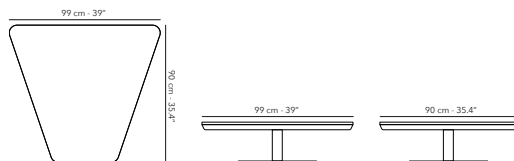

MODULAR TABLE

	FUMAUMT01 frame - structure	A01 white
		A31 charcoal
	FUMAUTOP10 table top plateau tafelblad	K02 bianco
		K14 taupegrey
		K31 charcoal