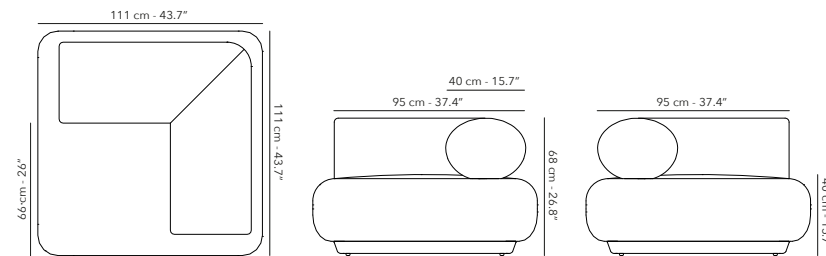

Find an overview on p. 247
Protection cover available.

SOFA 3S MIDDLE SEAT

	FUTATTS01 frame & cushions	W62 teak	fabric of choice

57.8 kg
127.4 lbs