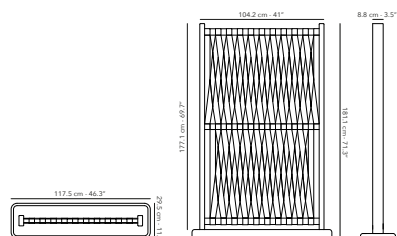

SUNLOUNGER

		FUNOASL06 frame - structure		W62 teak
	QUICK DRY	CUNOASL06-2.0 cushions - coussins - kussens		C015 brûlé cat. D
				C111 truffe cat. D
COMFORT	CUNOASL06-2.0-CF cushions - coussins - kussens		C015 brûlé cat. D	
			C111 truffe cat. D	

Other fabrics upon request.
Find an overview on p. 247
Protection cover available.

DIVIDER H 150 cm

		FUNOADIV150 (low) frame - structure		W62R11 teak & artichoke

41.8 kg
92.2 lbs

DIVIDER H 180 cm

		FUNOADIV180 (high) frame - structure		W62R11 teak & artichoke

45.8 kg
100.9 lbs