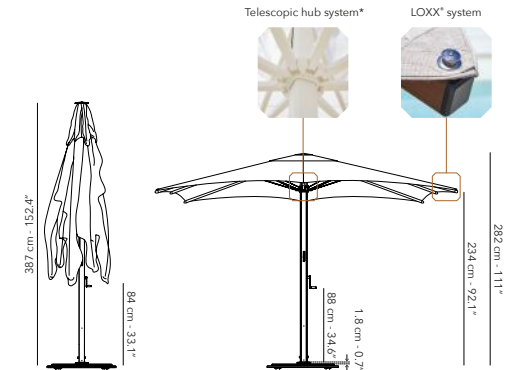

COVER

	UPJCP.2S-X77 black
---	--------------------

GUTTERS

UAJCP.2S colour of the canopy

56 kg, 123.5 lbs nett
excl. base

All dimensions exclude the base.
* Easy to open and close without touching furniture.