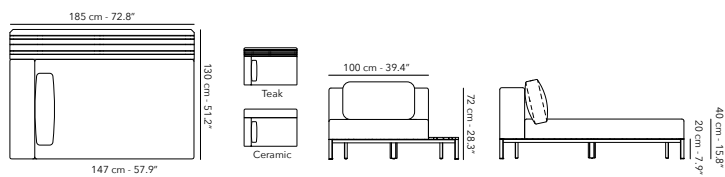

LONG SOFA WITH TABLE & ARM

	FUMAUS02LRF FUMAUARM01 frame - structure	A01 white
		A31 charcoal
	FUMAUTOP07 table top plateau tafelblad	W62 teak
		K02 bianco
		K14 taupegrey
	CUMAUS02LRA cushions - coussins - kussens	C006 vanilla cat. C
C202 smoke grey cat. C		
COMFORT CUMAUS02LRA-CF cushions - coussins - kussens	C006 vanilla cat. C	
	C202 smoke grey cat. C	

W62
27 kg
59.5 lbs

Other fabrics upon request.
Find an overview on p. 247
Protection cover available.

CHAISE LONGUE

	FUMAUC02LRF frame - structure	A01 white
		A31 charcoal
	FUMAUTOP09 table top plateau tafelblad	W62 teak
		K02 bianco
		K14 taupegrey
	COMFORT DRY CUMAUS02LR cushions - coussins - kussens	C006 vanilla cat. C
C202 smoke grey cat. C		
COMFORT CUMAUS02LR-CF cushions - coussins - kussens	C006 vanilla cat. C	
	C202 smoke grey cat. C	

W62
23 kg
50.7 lbs

Other fabrics upon request.
Find an overview on p. 247
Protection cover available.