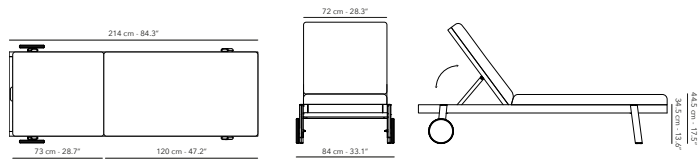

SUNLOUNGER

		FUNOASL06 frame - structure		W62 teak
	QUICK DRY	CUNOASL06-2.0 cushions - coussins - kussens		C015 brûlé cat. D
				C111 truffe cat. D
COMFORT	CUNOASL06-2.0-CF cushions - coussins - kussens		C015 brûlé cat. D	
			C111 truffe cat. D	

Other fabrics upon request.
Find an overview on p. 247
Protection cover available.

DIVIDER H 150 cm

		FUNOADIV150 (low) frame - structure		W62R11 teak & artichoke

41.8 kg
92.2 lbs