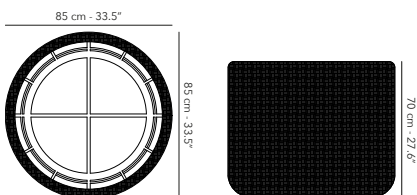

7.3 kg
16.1 lbs

POTTERY LARGE ø 85 cm

	<p>DEPOTTUG85.L frame - structure</p>		<p>F16 cottage</p>
---	--	---	--------------------

11.5 kg
25.4 lbs

LEGNA

(Sable) teak frame with hand woven rope 10 mm.
 Cushions are weatherproof and colour resistant.
 Table top is made of ceramic 12 mm.
 Teak care kit available.