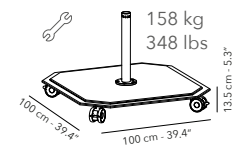

OPT. UAJCP.2S-3S in/on ground base plate cover (same colours as base)
 OPTIONAL

COVER

	UPJCP.3S-X77 black
--	--------------------

31 kg, 68.3 lbs nett
 excl. base

All dimensions exclude the base.

Hot galvanized steel plates, powder coated.
 Four mounted wheels that rotate 360°, each with a brake.
 Has the same colour as its frame.
 An alu teak or cappuccino frame has a charcoal base.