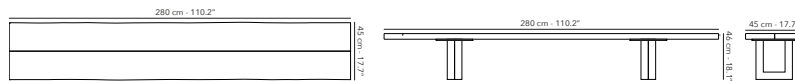

BENCH 280 cm

	FUNATBE46S frame - structure	 A04 almond NEW
		 A32 black
	FUNATTOP46B seat - siège - zitting	 W62 teak

 94.1 kg
207.5 lbs

It is not possible to combine
a Nature bench with a low dining table.