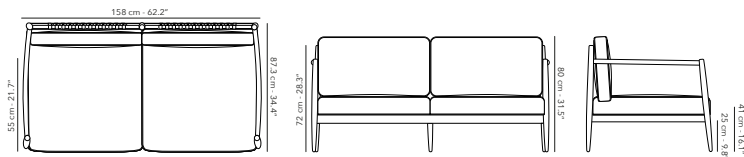

NOA

LOUNGE CHAIR 1S

	QUICK DRY CUNOA1S06 cushions - coussins - kussens	FUNOA1S06 frame - structure	W62R11 teak & artichoke	
		COMFORT CUNOA1S06-CF cushions - coussins - kussens	C015 brûlé cat. D	C111 truffe cat. D
			C015 brûlé cat. D	C111 truffe cat. D

20.2 kg
44.5 lbs

Other fabrics upon request.
Find an overview on p. 247
Protection cover available.

SOFA 2S

	QUICK DRY 2x CUNOA1S06 cushions - coussins - kussens	FUNOA2S06 frame - structure	W62R11 teak & artichoke	
		COMFORT 2x CUNOA1S06-CF cushions - coussins - kussens	C015 brûlé cat. D	C111 truffe cat. D
			C015 brûlé cat. D	C111 truffe cat. D

36.4 kg
80.3 lbs

Other fabrics upon request.
Find an overview on p. 247
Protection cover available.

SOFA 3S

	QUICK DRY 3x CUNOA1S06 cushions - coussins - kussens	FUNOA3S06 frame - structure	W62R11 teak & artichoke	
		COMFORT 3x CUNOA1S06 cushions - coussins - kussens	C015 brûlé cat. D	C111 truffe cat. D
			C015 brûlé cat. D	C111 truffe cat. D

53.7 kg
118.4 lbs

Other fabrics upon request.
Find an overview on p. 247
Protection cover available.