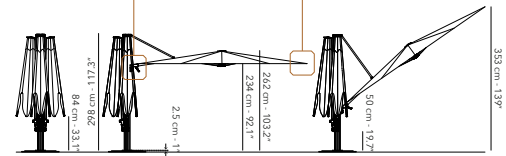

JCP.5 SERIES

Free pole frame, powder coated aluminium.
Canopy 100% solution dyed acrylic.
Tilt in height, left and right, rotation 360°.

JCP.501 - 4* 300 X 300 CM

max. 58 km/h, 36 mph

UFJCP.501 FRAME

	A12 alu teak		A31 charcoal

143.5 kg, 316.4 lbs nett
excl. base

UCJCP.501 CANOPY

CATEGORY 3

	C003 pearl		C011 cotton
	C022 Nile NEW		C207 onyx
	C210 pitch		C305 umber

CATEGORY 2

	C019 tofu NEW		C023 heather NEW

CATEGORY 3

see overview fabrics on p. 241 - minimum 3 umbrellas / colour

CATEGORY 2

see overview fabrics on p. 242

UBJCP.5S-6S BASE

	S01 white		S31 charcoal

UBIGB-JCP.4S-5S-6S in ground base / UBOGB-JCP.2S-3S on ground base

OPT. UBOGB-JCP.4S-5S-6S in/on ground base plate cover
(same colours as base) **OPTIONAL**

COVER

	UPJCP.4S-X77 black

UAJCP.5S GUTTERS - GOUTTIÈRES - GOTEN (4x)

A fabric from our fast stock - Un tissu du fast stock - Een stof uit fast stock

Other fabric of your choice - Autre tissu de votre choix - Stof naar keuze

Slider & crank handle

LOXX® system

All dimensions exclude the base.