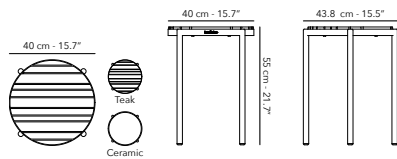

NESTING TABLES

NESTING SIDE TABLE ø 40 cm

	FUVOLST02S frame	A01 white
		A31 charcoal
	FUVOLTOP00 table top	W62 teak
		K02 bianco
		K14 taupegrey
		K31 charcoal

K01 - K14 - K31   **W62**
5.6 kg   3.5 kg
12.3 lbs   7.7 lbs

NESTING SIDE TABLE ø 50 cm

	FUVOLST03S frame	A01 white
		A14 lava
	FUVOLTOP01 table top	A31 charcoal
		W62 teak
		K02 bianco
		K14 taupegrey
K31 charcoal		

K01 - K14 - K31   **W62**
7.6 kg   5 kg
16.8 lbs   11 lbs