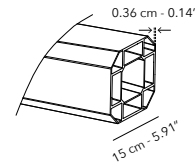

Hot galvanized steel plates, powder coated.
Base without wheels.
Has the same colour as its frame.
An alu teak or cappuccino frame has a charcoal base.