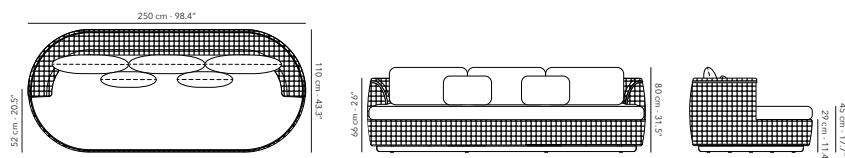

TONDO

UPDATED

Powder coated aluminium frame with multicoloured rope 30 mm.
Cushions are weatherproof and colour resistant.
Table top is made of solid teak or ceramic 12 mm.

DINING ARMCHAIR

NEW

		FUTONAC13 cushions - coussins - kussens		W62R05 teak & seal	
		CUTONAC13 cushions - coussins - kussens		C016 pampas cat. C quick dry foam	
	OPTIONAL	CUTONBAAC13 back cushion - coussin de dos - rugkussen		C016 pampas cat. C quick dry foam	

8.6 kg
9 lbs

Other fabrics upon request.
Find an overview on p. 247
Protection cover available.

LOUNGE CHAIR 15

		FUTON1S09 frame - structure		A03R05 linen & seal	
	QUICK DRY	CUTON1S09 cushions - coussins - kussens		C016 pampas cat. C	
	COMFORT	CUTON1S09-CF cushions - coussins - kussens		C016 pampas cat. C	

27.2 kg
36.5 lbs

360° rotation through the swivel system.
Other fabrics upon request.
Find an overview on p. 247
Protection cover available.

SOFA 3S

		FUTON3S08 frame - structure		A03R05 linen & seal	
	QUICK DRY	CUTON3S08 cushions - coussins - kussens		C016 pampas cat. C	
	COMFORT	CUTON3S08-CF cushions - coussins - kussens		C016 pampas cat. C	

65.5 kg
144.4 lbs

Other fabrics upon request.
Find an overview on p. 247
Protection cover available.