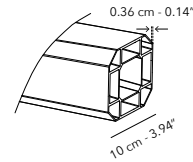

Hot galvanized steel plates, powder coated.
Four mounted wheels that rotate 360°, each with a brake.
Has the same colour as its frame.
An alu teak or cappuccino frame has a charcoal base.