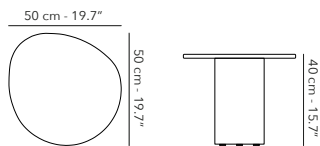

11 kg
24.3 lbs

ORGANIC NESTING SIDE TABLE 50 x 50 cm

	<p>FUCOMST15 frame - structure</p>		<p>X01 mist</p>
---	---	---	------------------------

12 kg
26.5 lbs

NOA

Designed by Enrique Marti

Teak frame with hand woven strap.
 Seat with teak.
 Cushions are weatherproof and colour resistant.
 Table top in solid teak.