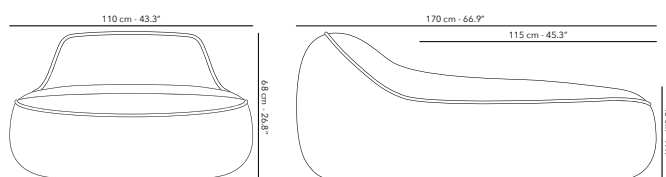

BOLSA

UPDATED

Filling of mixed fibre, polyester fibre & EPS beads.
Bottom is made of black textilene, water-repellent.
100% made in Belgium.

LOUNGE CHAIR 1S 125 cm

	FUBOL1S	fabric of choice	
	piping passepoil bies	Y08 biarritz NEW	
		Y41 blade NEW	

14.5 kg
31.9 lbs

Fabric of choice.
Find an overview on p. 247
Packed in a carton box.
Protection cover available.

CHAISE LONGUE 150 cm

	FUBOLCL150	fabric of choice	
	piping passepoil bies	Y08 biarritz NEW	
		Y41 blade NEW	

20.5 kg
45.2 lbs

Fabric of choice.
Find an overview on p. 247
Packed in a carton box.
Protection cover available.

CHAISE LONGUE 170 cm

	FUBOLCL170	fabric of choice	
	piping passepoil bies	Y08 biarritz NEW	
		Y41 blade NEW	

Fabric of choice.
Find an overview on p. 247
Packed in a carton box.
Protection cover available.