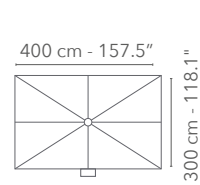

LIMA

UPDATED

LIMA

UFLIM FRAME

	A01 white		A03 linen
	A30 anthracite		A32 black

UCANT CANOPY

CATEGORY 1

	C001 natural		C010 latte
	C024 clay NEW		C101 cloud
	C208 black		C211 steel
	C304 walnut		

CATEGORY 2

	C019 tofu NEW		C023 heather NEW

CATEGORY 3

	C003 pearl		C011 cotton
	C022 Nile		C207 onyx
	C210 pitch		C305 umber

CATEGORY 3

see overview fabrics on p. 241 - minimum 6 umbrellas / colour

CATEGORY 2

see overview fabrics on p. 242