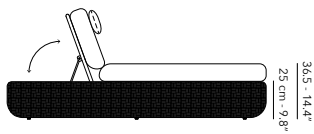

TUGU

SIDE TABLE ø 45 cm

	FUTUGST055 frame - structure		F16 cottage
	FUTUGTOP05 Table top plateau tafelblad		W62 teak
			W64 sable teak
			K14 taupegrey

W62 & W64
5.3 kg
11.6 lbs

45 cm - 17.7"

Teak

Ceramic

37 cm - 14.6"

SUNLOUNGER

	FUTUGSL02 frame - structure		F16 cottage
	CUTUGSL02 cushions - coussins - kussens		C008 linen cat. B
	CUTUGSL02-CF cushions - coussins - kussens		C008 linen cat. B

30 kg
66 lbs

DAYBED

	FUTUGDB05 frame - structure		F16 cottage
	CUTUGDB05 cushions - coussins - kussens		C008 linen cat. B
	CUTUGDB05-CF cushions - coussins - kussens		C008 linen cat. B

43.2 kg
95.2 lbs