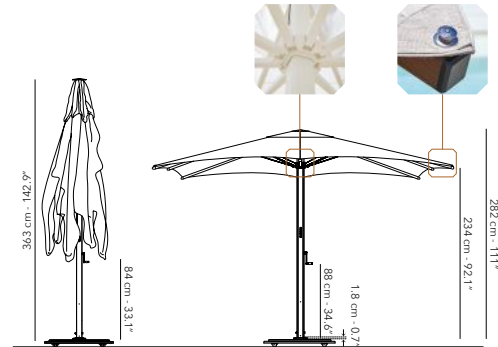

OPT. UAJCP.2S-3S in/on ground base plate cover (same colours as base)
 OPTIONAL

COVER

	UPJCP.2S-X77 black
---	--------------------

GUTTERS

UAJCP.2S colour of the canopy

Telescopic hub system*

LOXX® system

All dimensions exclude the base.
 *Easy to open and close without touching furniture.