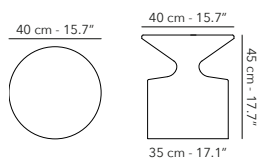

NESTING TABLES

TARO COFFEE TABLE ROUND $\varnothing$ 90 cm

	FUTARLT13 frame - structure		A03 linen

12.5 kg
27.6 lbs

TARO COFFEE TABLE ORGANIC 145 x 100 cm

	FUTARLT14 frame - structure		A03 linen

20 kg
44.1 lbs

KOBE SIDE TABLE $\varnothing$ 40 cm

	FUKOBST11 Kobe side table small		W62 teak

19.1 kg
42.1 lbs