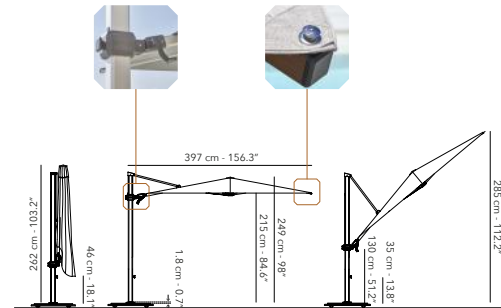

OPT. UBOGB-JCP.4S-5S-6S in/on ground base plate cover (same colours as base) **OPTIONAL**

COVER

	UPJCP.4S-X77 black
--	--------------------

60 kg, 132.3 lbs nett
excl. base

Slider & crank handle

LOXX® system