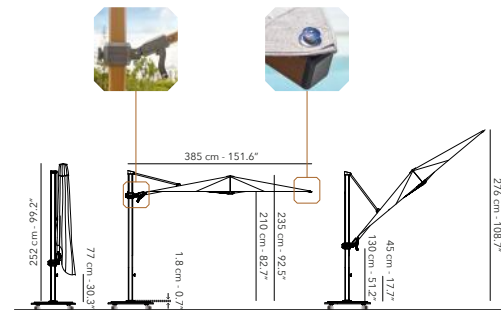

OPT. UAJCP.2S-3S in/on ground base plate cover (same colours as base)
OPTIONAL

COVER

	UPJCP.3S-X77 black
--	--------------------

34 kg, 75 lbs nett
excl. base

Slider & crank handle

LOXX® system

All dimensions exclude the base.