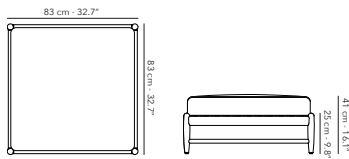

NOA

OTTOMAN

	QUICK DRY COMFORT	FUNOAOT02 frame - structure	W62 teak		
		CUNOAOT02 cushions - coussins - kussens	C015 brulé cat. D		C111 truffle cat. D
		CUNOAOT02-CF cushions - coussins - kussens	C015 brulé cat. D C111 truffle cat. D