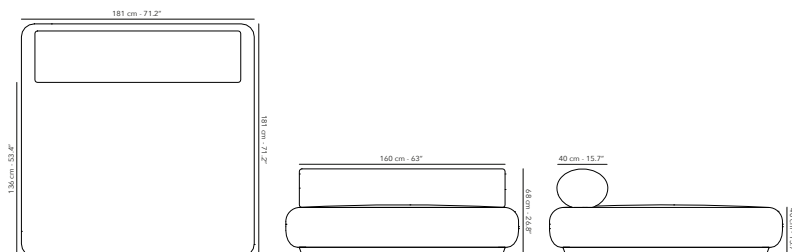

DAYBED

	FUTATDB06 frame & cushions	W62 teak	66.5 kg 146.6 lbs
		fabric of choice