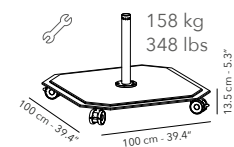

COVER

	UPJCP.3S-X77 black
--	--------------------

42 kg, 92.6 lbs nett
excl. base

Slider & crank handle

LOXX® system

All dimensions exclude the base.

Hot galvanized steel plates, powder coated.
Four mounted wheels that rotate 360°, each with a brake.
Has the same colour as its frame.
An alu teak or cappuccino frame has a charcoal base.