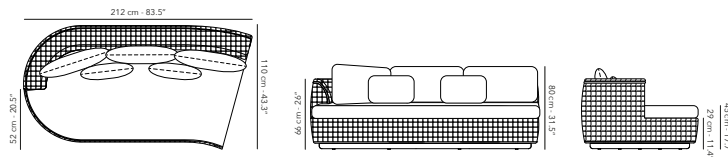

TONDO

MODULAR ORGANIC SOFA 2.5S right arm

	QUICK DRY COMFORT	FUTON2S09RA frame - structure		A03R05 linen & seal
		CUTON2S09RA cushions - coussins - kussens		C016 pampas cat. C
		CUTON2S09RA-CF cushions - coussins - kussens		C016 pampas cat. C

45.4 kg
100.1 lbs

Other fabrics upon request.
Find an overview on p. 247
Protection cover available.

COFFEE TABLE ø 110 cm

	FUTONLT11 frame - structure		A03R05 linen & seal
	FUTONTOP11 table top - plateau - tafelblad		W62 teak
			K14 taupegrey

W62
21.3 kg
47 lbs