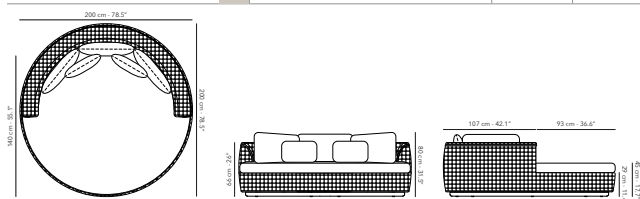

TONDO

DAYBED

	QUICK DRY COMFORT	FUTONDB04 frame - structure		A03R05 linen & seal
		CUTONDB04 cushions - coussins - kussens		C016 pampas cat. C
		CUTONDB04-CF cushions - coussins - kussens		C016 pampas cat. C

65.9 kg
145.3 lbs

Other fabrics upon request.
Find an overview on p. 247
Protection cover available.

PRANA BASKET set

	DEBASPRA-SET frame - structure		D05 seal

13.7 kg
16.5 lbs