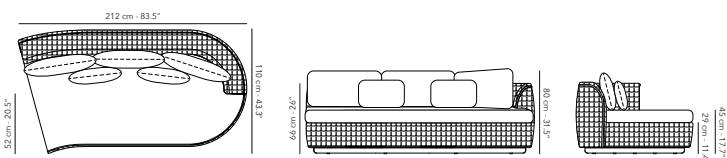

TONDO

MODULAR ORGANIC SOFA ISLAND left arm

	QUICK DRY	FUTONSI01LA frame - structure		A03R05 linen & seal
	COMFORT	CUTONSI01LA cushions - coussins - kussens		C016 pampas cat. C
		CUTONSI01LA-CF cushions - coussins - kussens		C016 pampas cat. C

54.7 kg
120.6 lbs

Other fabrics upon request.
Find an overview on p. 247
Protection cover available.

MODULAR ORGANIC SOFA ISLAND right arm

	QUICK DRY	FUTONSI01RA frame - structure		A03R05 linen & seal
	COMFORT	CUTONSI01RA cushions - coussins - kussens		C016 pampas cat. C
		CUTONSI01RA-CF cushions - coussins - kussens		C016 pampas cat. C

54.7 kg
120.6 lbs

Other fabrics upon request.
Find an overview on p. 247
Protection cover available.

MODULAR ORGANIC SOFA 2.5S left arm

	QUICK DRY	FUTON2S09LA frame - structure		A03R05 linen & seal
	COMFORT	CUTON2S09LA cushions - coussins - kussens		C016 pampas cat. C
		CUTON2S09LA-CF cushions - coussins - kussens		C016 pampas cat. C

45.4 kg
100.1 lbs

Other fabrics upon request.
Find an overview on p. 247
Protection cover available.