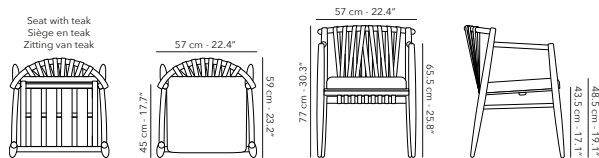

BAR TABLE 200 x 100 cm

NEW

	FUNOABT03 frame - structure		W62 teak

57.2 kg
126 lbs

Protection cover available.