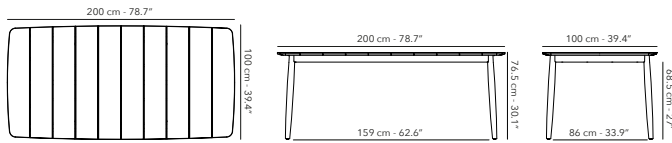

DINING TABLE 200 x 100 cm

	FUNOADT43 frame - structure		W62 teak

49.5 kg
109.1 lbs

Protection cover available.

DINING TABLE 270 x 100 cm

	FUNOADT46 frame - structure		W62 teak

72.4 kg
159.6 lbs

Protection cover available.