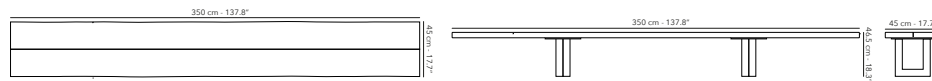

BENCH 350 cm

	FUNATBE46S frame - structure	A04 almond NEW
		A32 black
	FUNATTOP48B seat - siège - zitting	W62 teak

125.5 kg
276.7 lbs

It is not possible to combine
a Nature bench with a low dining table.