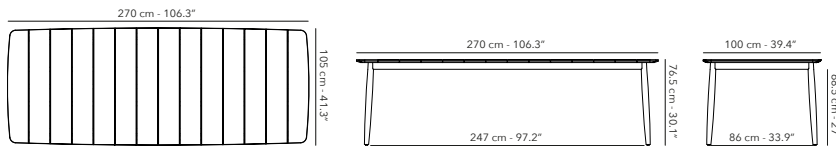

DINING TABLE 200 x 100 cm

	FUNOADT43 frame - structure		W62 teak

49.5 kg
109.1 lbs

Protection cover available.

DINING TABLE 270 x 100 cm

	FUNOADT46 frame - structure		W62 teak

72.4 kg
159.6 lbs

Protection cover available.

DINING TABLE 340 x 100 cm

	FUNOADT50 frame - structure		W62 teak

103.9 kg
229.1 lbs

Protection cover available.