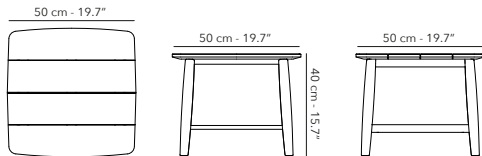

SOFA SIDE TABLE

	FUNOASST01 frame		W62 teak

4.3 kg
9.5 lbs