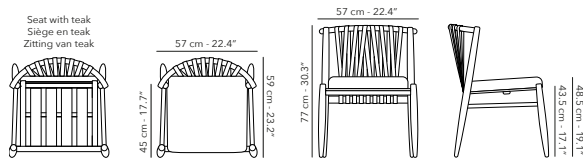

NOA

Designed by Enrique Marti

Teak frame with hand woven strap.
Seat with teak.
Cushions are weatherproof and colour resistant.
Table top in solid teak.

DINING CHAIR

	FUNOANC08 frame - structure		W62R11 teak & artichoke
	CUNOA(N)AC08 cushion - coussin - kussen		C015 brûlé cat. D
	OPTIONAL CUNOABA(N)AC08 back cushion - coussin de dos - rugkussen		C015 brûlé cat. D

6.8 kg
15 lbs

Other fabrics upon request.
Find an overview on p. 247
Protection cover available.

DINING ARMCHAIR

	FUNOAAC08 frame - structure		W62R11 teak & artichoke
	CUNOA(N)AC08 cushion - coussin - kussen		C015 brûlé cat. D
	OPTIONAL CUNOABA(N)AC08 back cushion - coussin de dos - rugkussen		C015 brûlé cat. D

7.7 kg
17 lbs

Other fabrics upon request.
Find an overview on p. 247
Protection cover available.