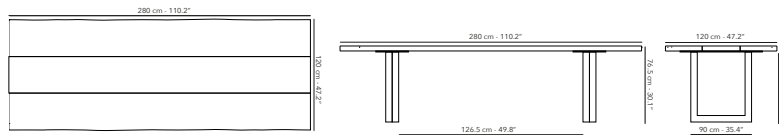

NATURE

DINING TABLE 280 x 120 cm

	FUNATDT46S frame - structure	A04 almond NEW
		A32 black
	FUNATTOP46 table top - dessus de la table - tafelblad	W62 teak

171.8 kg
378.8 lbs

DINING TABLE 350 x 120 cm

	FUNATDT46S frame - structure	A04 almond NEW
		A32 black
	FUNATTOP48 table top - dessus de la table - tafelblad	W62 teak

218 kg
480.5 lbs