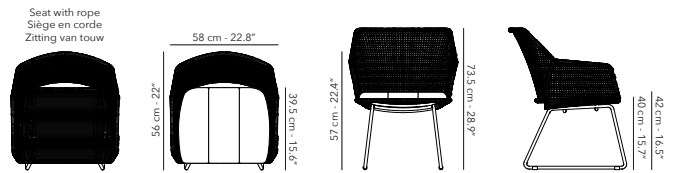

LEWIS LOW DINING ARMCHAIR

LOW DINING

	FULEWLAC01 frame - structure	A32R32 black & black	6.6 kg 14.6 lbs
	CULEW(L)AC01 cushion - coussin - kussen	C006 vanilla cat. C