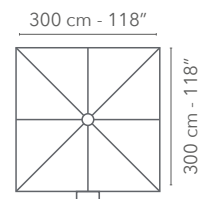

ANTEGO

ANTEGO

UFANT FRAME - STRUCTURE

	A01 white		A03 linen
	A12 alu teak		A14 lava
	A30 anthracite		A32 black

UCANT CANOPY

CATEGORY 1

	C001 natural		C010 latte
	C024 clay		C101 cloud
	C208 black NEW		C211 steel
	C304 walnut		

CATEGORY 2

	C019 tofu NEW		C023 heather NEW

CATEGORY 3

	C003 pearl		C011 cotton
	C022 nile		C207 onyx
	C210 pitch		C305 umber

CATEGORY 3

ON DEMAND see overview fabrics on p. 241 - minimum 6 umbrellas / colour

CATEGORY 2

ON DEMAND see overview fabrics on p. 242