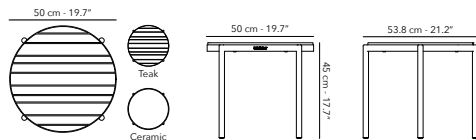

NESTING COFFEE TABLE ø 60 cm

	FUVOLST06S frame	A01 white
		A31 charcoal
	FUVOLTOP02 table top	W62 teak
		K02 bianco
		K14 taupegrey
		K31 charcoal

K01 - K14 - K31   **W62**
10.5 kg   6 kg
23.1 lbs   13.2 lbs