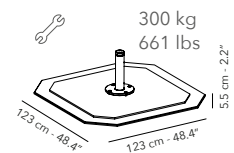

Hot galvanized steel plates, powder coated.
Base without wheels.
Has the same colour as its frame.
An alu teak frame has a charcoal base.