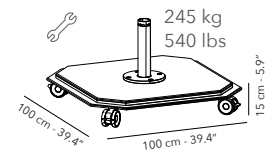

OPT. UBOGB-JCP.4S-5S-6S in/on ground base plate cover (same colours as base) **OPTIONAL**

COVER

	UPJCP.4S-X77 black
--	--------------------

Slider & crank handle

LOXX® system

All dimensions exclude the base.