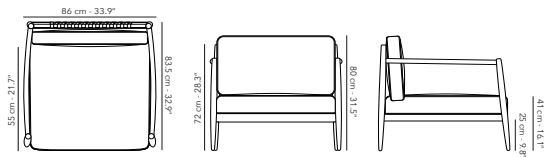

NOA

LOUNGE CHAIR 1S

	QUICK DRY CUNOA1S06 cushions - coussins - kussens	FUNOA1S06 frame - structure	W62R11 teak & artichoke	
		COMFORT CUNOA1S06-CF cushions - coussins - kussens	C015 brûlé cat. D	C111 truffe cat. D
			C015 brûlé cat. D	C111 truffe cat. D

20.2 kg
44.5 lbs

Other fabrics upon request.
Find an overview on p. 247
Protection cover available.

SOFA 2S

	QUICK DRY 2x CUNOA1S06 cushions - coussins - kussens	FUNOA2S06 frame - structure	W62R11 teak & artichoke	
		COMFORT 2x CUNOA1S06-CF cushions - coussins - kussens	C015 brûlé cat. D	C111 truffe cat. D
			C015 brûlé cat. D	C111 truffe cat. D

36.4 kg
80.3 lbs

Other fabrics upon request.
Find an overview on p. 247
Protection cover available.