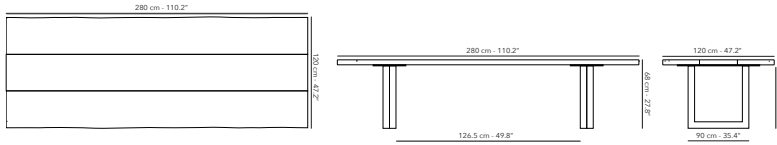

NATURE

LOW DINING TABLE 280 x 120 cm

	FUNATLDT46S frame - structure		A32 black
	FUNATTOP46 table top - dessus de la table - tafelblad		W62 teak

LOW DINING

169 kg
372.5 lbs

It is not possible to combine a Nature bench with a low dining table.