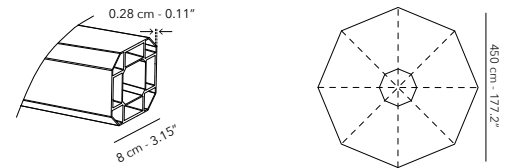

Hot galvanized steel plates, powder coated.
Four mounted wheels that rotate 360°, each with a brake.
Has the same colour as its frame.