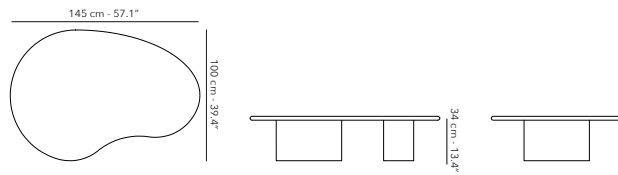

ORGANIC NESTING COFFEE TABLE 145 x 100 cm

	FUCOMLT20 frame - structure		X01 mist

48.5 kg
106.9 lbs

Protection cover available.

ORGANIC NESTING SIDE TABLE 50 x 40 cm

	FUCOMST14 frame - structure		X01 mist

11 kg
24.3 lbs