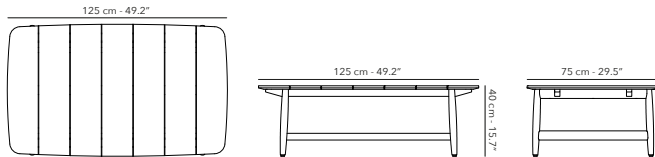

COFFEE TABLE 125 x 75 cm

	FUNOALT10 frame		W62 teak

23.5 kg
51.8 lbs

SIDE TABLE 50 x 50 cm

	FUNOAST08 frame		W62 teak

6.4 kg
14.1 lbs