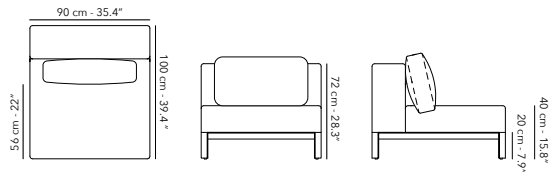

MAUROO

LOUNGE CHAIR 1S

FUMAUMS02
frame - structure

CUMAUMS02
cushions - coussins - kussens

	A01 white
	A31 charcoal
	C006 vanilla cat. C
	C202 smoke grey cat. C

10.9 kg
17.5 lbs

Other fabrics upon request.
Find an overview on p. 247
Protection cover available.