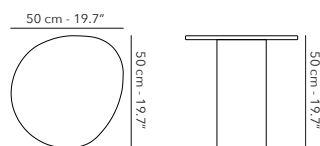

11 kg
24.3 lbs

ORGANIC NESTING SIDE TABLE 50 x 50 cm

	<p>FUCOMST15 frame - structure</p>		<p>X01 mist</p>
---	---	---	------------------------

12 kg
26.5 lbs

NOA

Designed by Enrique Marti

Teak frame with hand woven strap.
 Seat with teak.
 Cushions are weatherproof and colour resistant.
 Table top in solid teak.