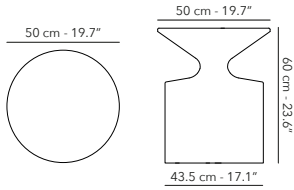

NESTING TABLES

KOBE SIDE TABLE ø 50 cm

FUKOBST12
Kobe side table large

W62 teak

38.3 kg
84.4 lbs

DUNCAN

DEDUN.S-W62
teak block

W62 teak

27.4 kg
60.4 lbs