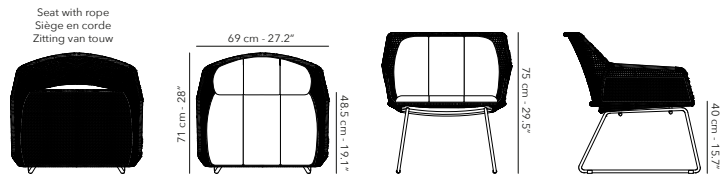

FOOTSTOOL

	FUMANFS frame - structure		A04R04 almond & almond

4.1 kg
9 lbs