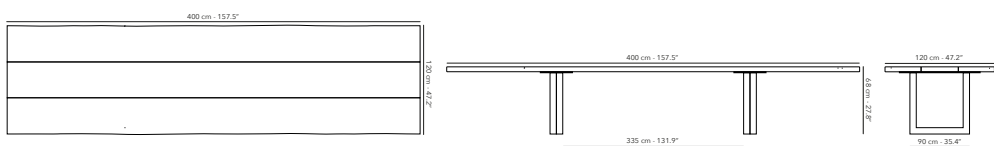

LOW DINING

226.5 kg
500 lbs

It is not possible to combine a Nature bench with a low dining table.