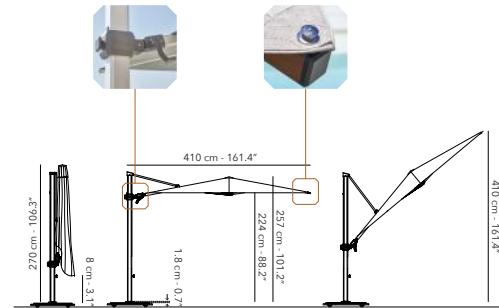

COVER

	UPJCP.4S-X77 black
--	--------------------

64 kg, 141.1 lbs nett
 excl. base

Slider & crank handle

LOXX® system

All dimensions exclude the base.

Hot galvanized steel plates, powder coated.
 Four mounted wheels that rotate 360°, each with a brake.
 Has the same colour as its frame.
 An alu teal or cappuccino frame has a charcoal base.