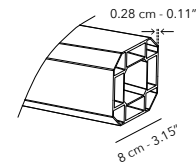

COVER

	UPJCP.2S-X77 black
---	--------------------

GUTTERS

UAJCP.2S colour of the canopy

56 kg, 123.5 lbs nett
excl. base

All dimensions exclude the base.
* Easy to open and close without touching furniture.