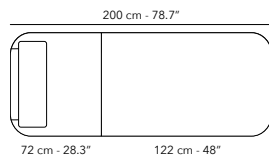

TUGU

SIDE TABLE ø 45 cm

	FUTUGST055 frame - structure		F16 cottage
	FUTUGTOP05 Table top plateau tafelblad		W62 teak
			W64 sable teak
			K14 taupegrey

W62 & W64
5.3 kg
11.6 lbs

45 cm - 17.7"

Teak

Ceramic

37 cm - 14.6"

SUNLOUNGER

	FUTUGSL02 frame - structure		F16 cottage
	CUTUGSL02 cushions - coussins - kussens		C008 linen cat. B
	CUTUGSL02-CF cushions - coussins - kussens		C008 linen cat. B

30 kg
66 lbs

DAYBED

	FUTUGDB05 frame - structure		F16 cottage
	CUTUGDB05 cushions - coussins - kussens		C008 linen cat. B
	CUTUGDB05-CF cushions - coussins - kussens		C008 linen cat. B

43.2 kg
95.2 lbs