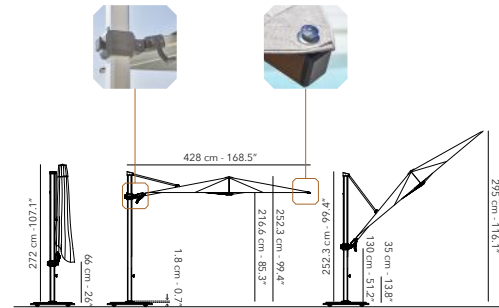

Free pole frame, powder coated aluminium.
Canopy 100% solution dyed acrylic.
Tilt in height, left and right, rotation 360°.

JCP.4 SERIES

JCP.403 - Ø 400 CM

360°

max. 58 km/h, 36 mph

UFJCP.403 FRAME

	A01 white		A10 cappuccino
	A12 alu teak		A31 charcoal

53 kg, 116.8 lbs nett
excl. base

UCJCP.403 CANOPY

CATEGORY 3

	C003 pearl		C011 cotton
	C022 Nile NEW		C207 onyx
	C210 pitch		C305 umber

CATEGORY 2

	C019 tofu NEW		C023 heather NEW

CATEGORY 3

see overview fabrics on p. 241 - minimum 3 umbrellas / colour

CATEGORY 2

see overview fabrics on p. 242

UBJCP.4S BASE

	S01 white		S31 charcoal

UBIGB-JCP.4S-5S-6S in ground base / UBOGB-JCP.2S-3S on ground base

OPT. UBOGB-JCP.4S-5S-6S in/on ground base plate cover (same colours as base) **OPTIONAL**

COVER

	UPJCP.4S-X77 black

Slider & crank handle

LOXX® system

All dimensions exclude the base.