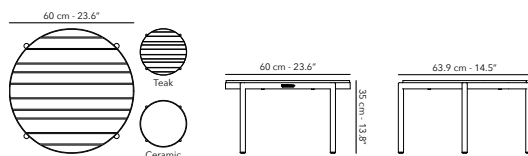

NESTING TABLES

NESTING SIDE TABLE ø 40 cm

	FUVOLST02S frame	A01 white
		A31 charcoal
	FUVOLTOP00 table top	W62 teak
		K02 bianco
		K14 taupegrey
		K31 charcoal

K01 - K14 - K31   **W62**
5.6 kg   3.5 kg
12.3 lbs   7.7 lbs

NESTING SIDE TABLE ø 50 cm

	FUVOLST03S frame	A01 white
		A14 lava
	FUVOLTOP01 table top	A31 charcoal
		W62 teak
		K02 bianco
		K14 taupegrey
K31 charcoal		

K01 - K14 - K31   **W62**
7.6 kg   5 kg
16.8 lbs   11 lbs

NESTING COFFEE TABLE ø 60 cm

	FUVOLST06S frame	A01 white
		A31 charcoal
	FUVOLTOP02 table top	W62 teak
		K02 bianco
		K14 taupegrey
		K31 charcoal

K01 - K14 - K31   **W62**
10.5 kg   6 kg
23.1 lbs   13.2 lbs