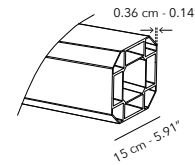

Hot galvanized steel plates, powder coated.
Base without wheels.
Has the same colour as its frame.
An alu teak frame has a charcoal base.