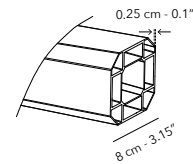

OPT. UAJCP.2S-3S in/on ground base plate cover (same colours as base)
 OPTIONAL

COVER

	UPJCP.3S-X77 black
--	--------------------

31 kg, 68.3 lbs nett
 excl. base

All dimensions exclude the base.

Hot galvanized steel plates, powder coated.
 Four mounted wheels that rotate 360°, each with a brake.
 Has the same colour as its frame.
 An alu teak or cappuccino frame has a charcoal base.