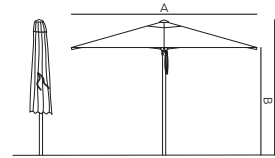

Mid pole frame, teak scratched.
Canopy is weatherproof and colour resistant.
Diameter of the pole: $\varnothing$ 61 mm, 2.4".
Frame & canopy are supplied separately to avoid stains.

max. 39 km/h, 24.2 mph

UB BASE - VOET

BASES WITH OPTIONAL WHEELS

	LUC-60-B01 lucca heavy white
	LUC-60-B06 lucca heavy hazel
	LUC-60-B30 lucca heavy anthracite
	UABLUC61-A01SP036 lucca base tube 61mm white
	UABLUC61-A06SP036 lucca base tube 61mm hazel
	UABLUC61-A30SP036 lucca base tube 61mm anthracite
OPTIONAL	UALUC-WHE.60 lucca light wheels - roues - wielen

BASES WITH WHEELS

	ELB-84-S01 elba heavy white hot dip galvanized
	ELB-84-S03 elba heavy linen hot dip galvanized
	ELB-84-S31 elba heavy charcoal hot dip galvanized

IGB / OGB

IGB-MP-LARGE in ground base - ancre de sol - grondanker
FFP-MP-LARGE on ground base - plaque de fixation - bevestigingsplaat

UP COVER - HOUSSE - HOES

CUB-M

300 X 300 CM	
	28 kg - 61.7 lbs nett excl. base
A	300 cm - 118.1"
B	238 cm - 93.7"
C	272 cm - 107.1"