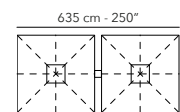

Hot galvanized steel plates, powder coated.
Base without wheels.
Has the same colour as its frame.
An alu teak or cappuccino frame has a charcoal base.