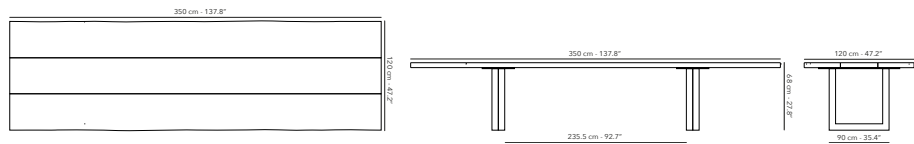

LOW DINING

215.4 kg
474.9 lbs

It is not possible to combine a Nature bench with a low dining table.