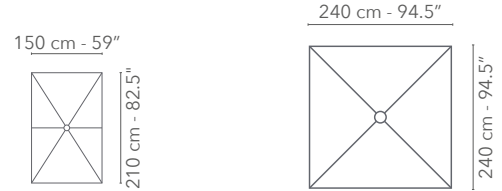

TULI

UPDATED

TULI

UMTUL FRAME & CANOPY

CATEGORY 1

CLASSICS		A01C101 white & cloud
		A03C010 linen & latte
		A12C001 alu teak & natural
		A32C208 black & black

SPECIALS		A01C001Y04 white & natural with sisal piping	NEW
		A01C447Y01 white & kale with bone piping	NEW
		A01C448Y01 white & spa with bone piping	NEW
		A01C449Y01 white & admiral with bone piping	NEW