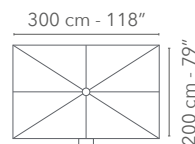

ANTEGO

ANTEGO

UFANT FRAME - STRUCTURE

	A01 white		A03 linen
	A12 alu teak		A14 lava
	A30 anthracite		A32 black

UCANT CANOPY

CATEGORY 1

	C001 natural		C010 latte
	C024 clay		C101 cloud
	C208 black NEW		C211 steel
	C304 walnut		

CATEGORY 2

	C019 tofu NEW		C023 heather NEW

CATEGORY 3

	C003 pearl		C011 cotton
	C022 nile		C207 onyx
	C210 pitch		C305 umber

CATEGORY 3

ON DEMAND see overview fabrics on p. 241 - minimum 6 umbrellas / colour

CATEGORY 2

ON DEMAND see overview fabrics on p. 242