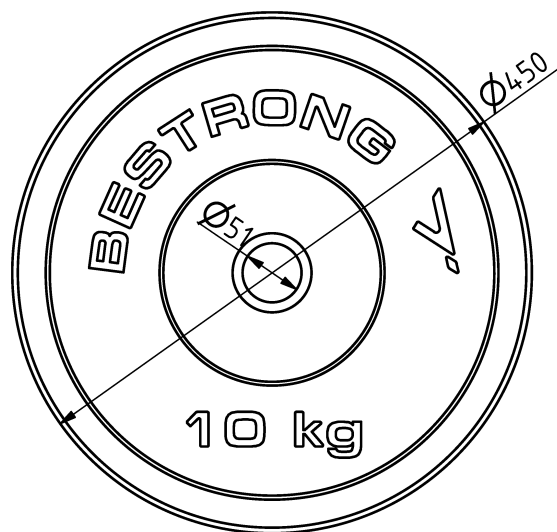

BESTRONG

[bestrongworld](#) [bestrongworld](#) [global.bestrong.com](#) info@bestrong.com