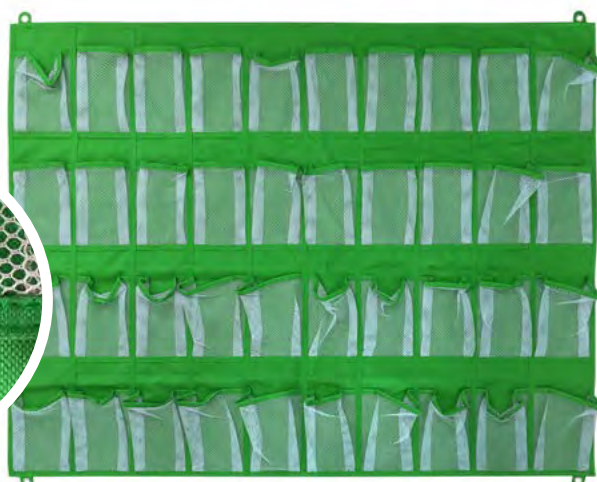

Wall storage 4

Polyester 600D
40 pockets storage

81x105cm 30557

WASHABLE
PRATICAL
EASY TO USE