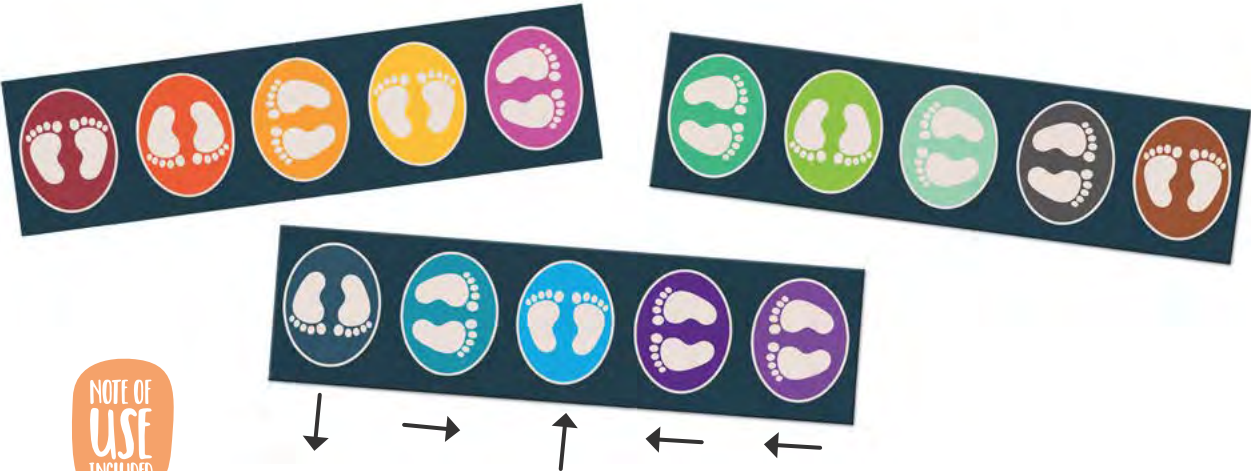

NOTE OF USE INCLUDED

Tiles
100% Polyester
Non-slip latex backing
Set of 3 pieces
Each piece 40x150cm..... 11269

LEARNING BODY POSITION