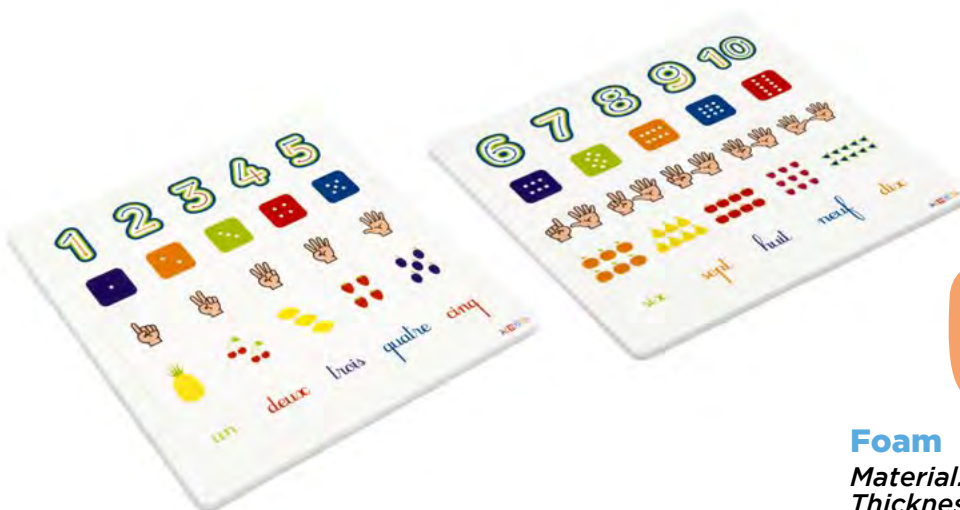

NUMBERS WORKSHOP

NOTE OF USE INCLUDED

Foam

Material: foam
Thickness 10mm - Set 50pcs

Print 1124 00423