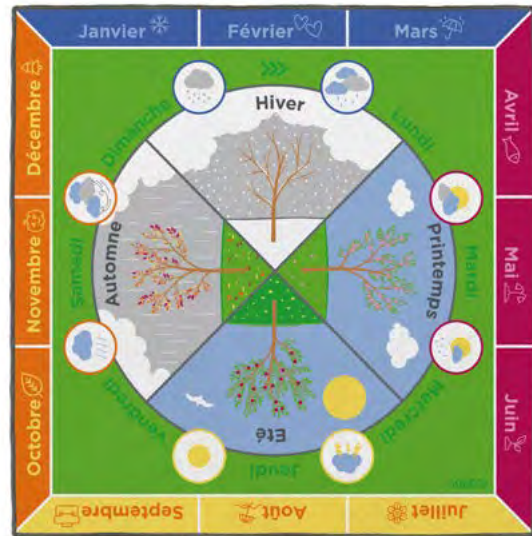

SEASONS - PRINT 1190