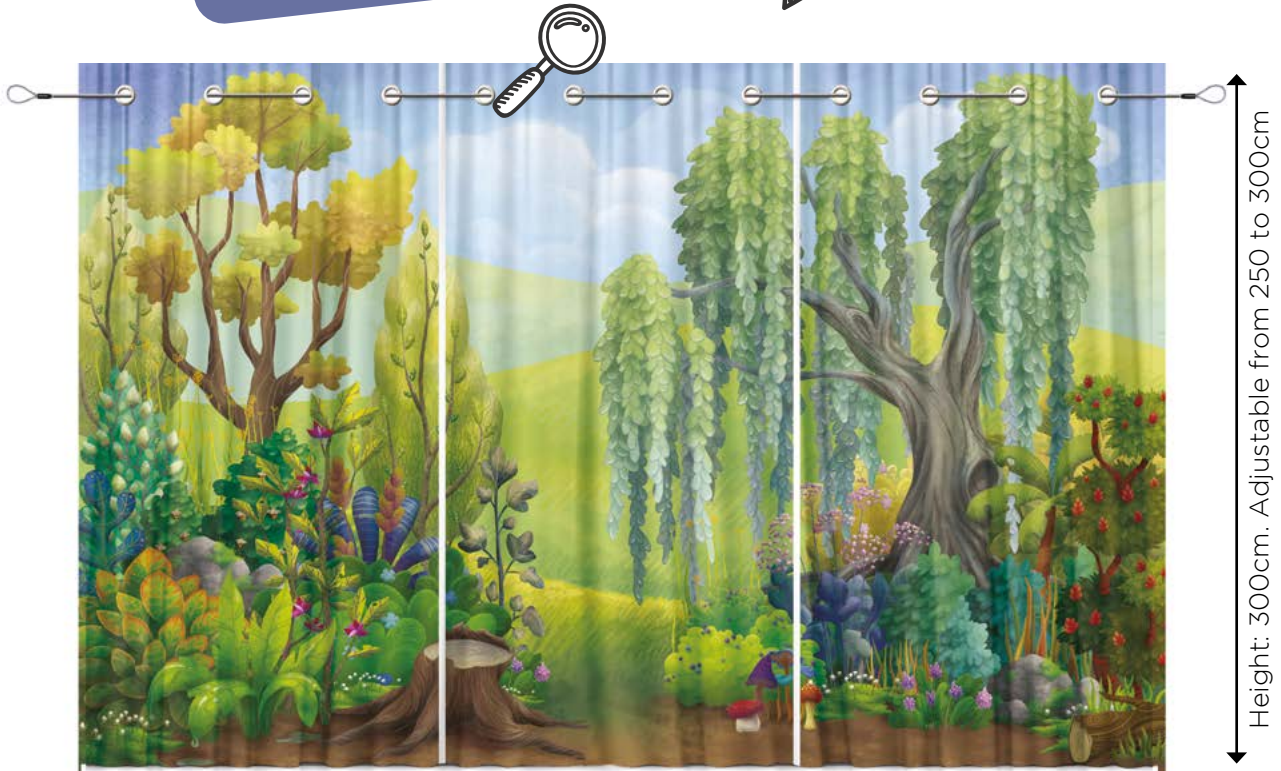

# GOOSE GAME CLASSIC

**Play cloth**  
*Polyester 600D outdoor*  
*UV resistant - Water repellent*  
100x140cm ..... 71039  
140x200cm ..... 71042

# TABLE TENT

IDEAL FOR BOYS  
& GIRLS ROLE PLAY!

**Table tent**  
*Polyester 600D*  
140x240cm ..... 30281

# THEATRE SET

FOREST

4 eyelets for fastening on each panel

EASY TO SUSPEND!

\*Cable is not included

Width: 150cm

Width: 450cm

Height: 300cm. Adjustable from 250 to 300cm