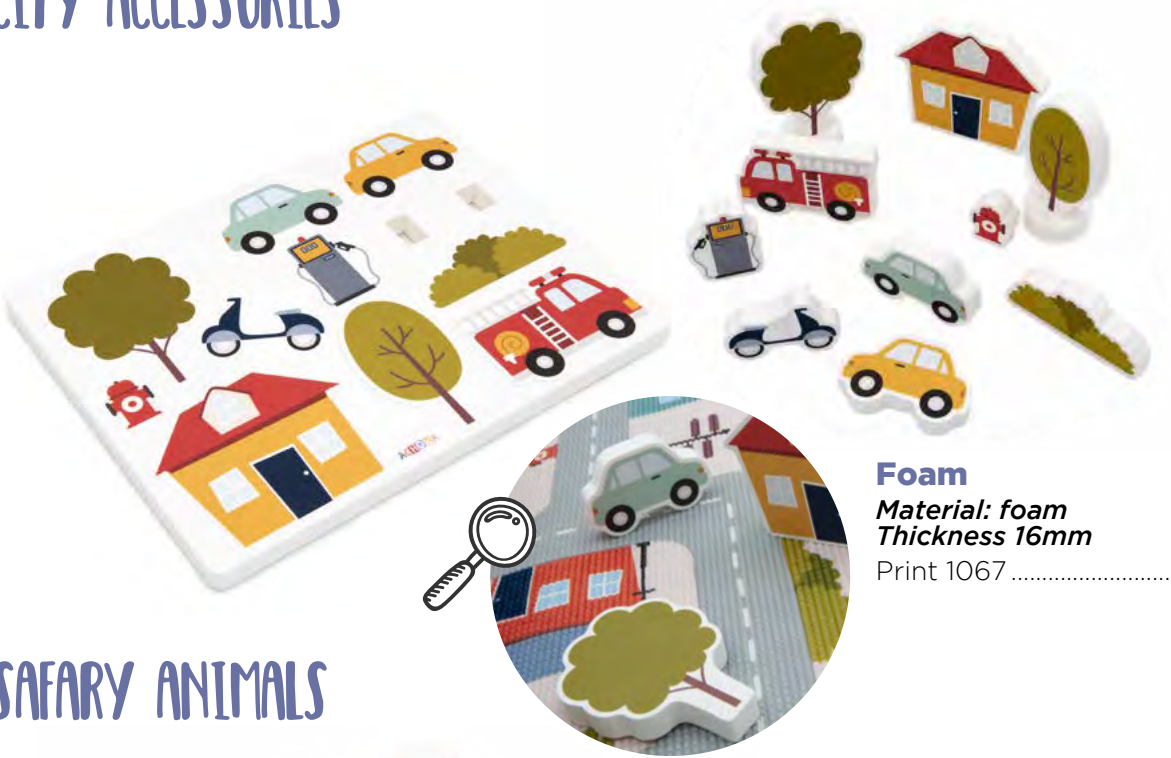

CITY ACCESSORIES

Foam
Material: foam
Thickness 16mm
Print 1067 00406

SAFARY ANIMALS