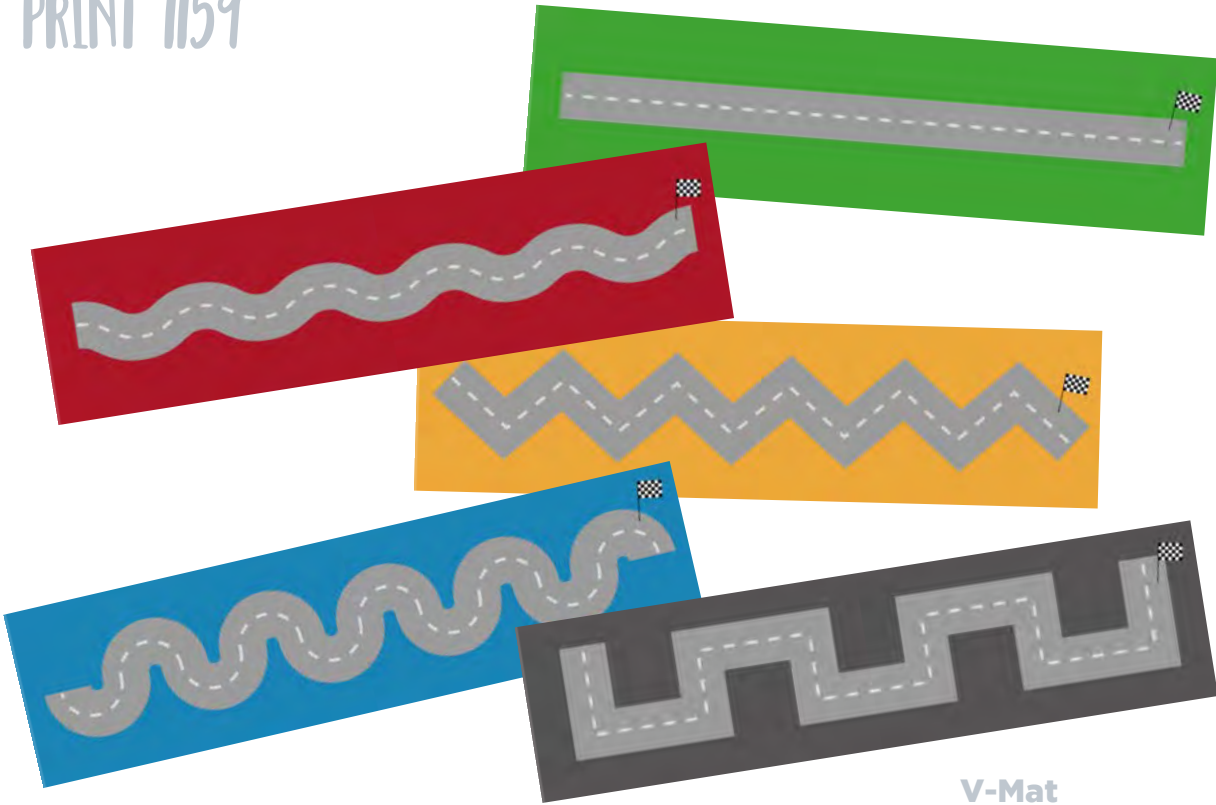

PRINT 1159

V-Mat

Vinyl

UV resistant - Phtalat free

Set of 5 pieces

40x150cm 30628