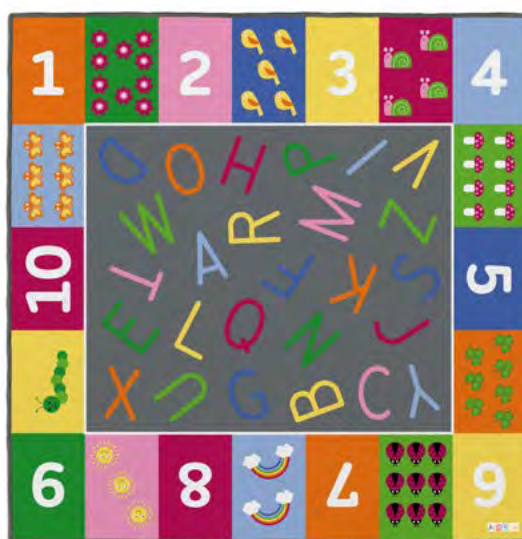

PRINT 928

Playmat

100% Polyamide
Non-slip latex backing

200x200cm.....13082