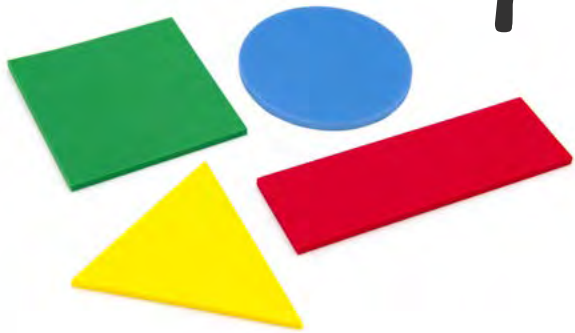

COLORS SHAPE I

Foam
Material: foam
Thickness 4mm

Set 4 pieces
Print 1107..... 00402