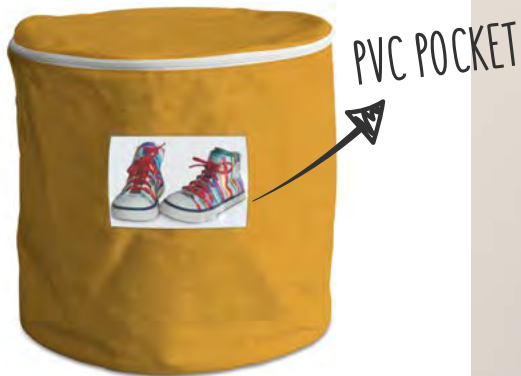

STORAGE BAG CIRCULAR

Storage bag Design 06

Strong Polyester
Indoor & outdoor use

Approx. Size:
Diam 40cm / H40cm.....30461