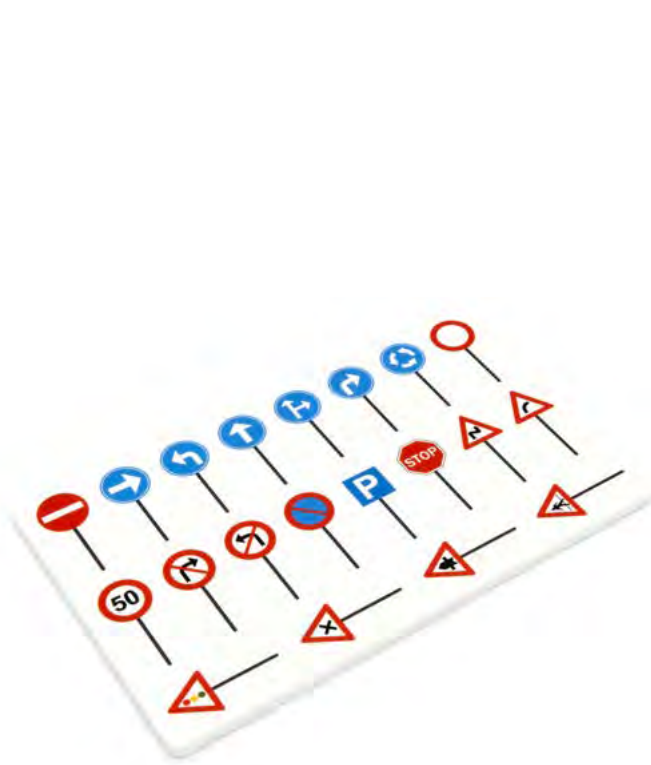

ROAD PANNELS

Foam
Material: foam
Thickness 10mm
Print 1139..... 00412