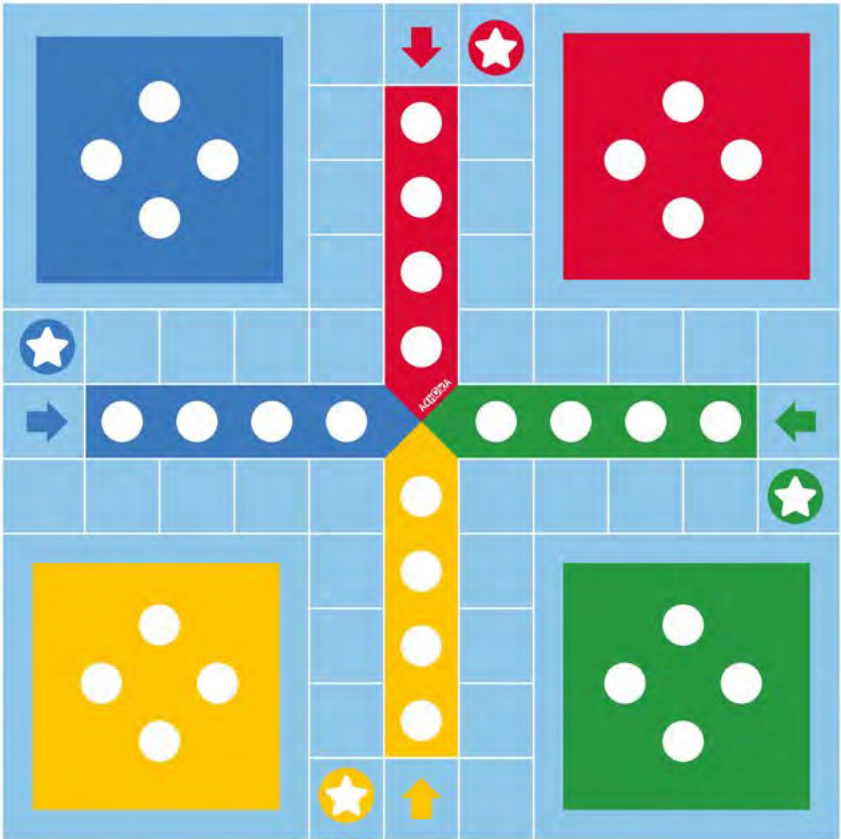

## V-Mat

Vinyl - Set of 10 pcs  
UV resistant - Phtalat free  
40x40cm ..... 30654

NOTE OF  
USE  
INCLUDED

10  
pcs

LUDO - PRINT 1272

NEW

NOTE OF USE INCLUDED

**V-Mat**  
 Vinyl  
 UV resistant - Phtalat free  
 200x200cm..... 30652