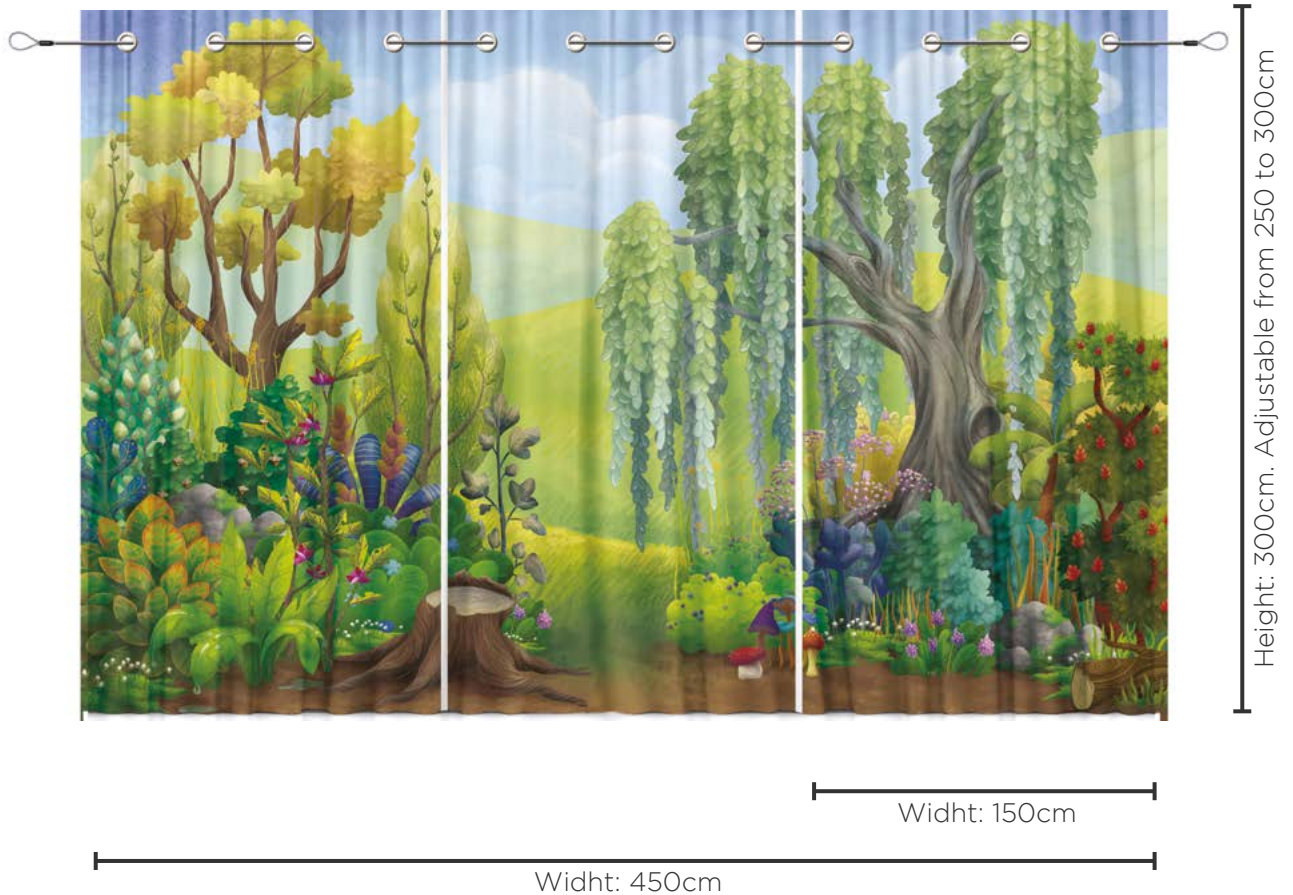

## THEATRE DECORS

- Material: polyester microfiber
- 4 eyelets on each panel
- The set is composed of 3 panels
- Total size of the surface: H:300cm x W:450cm
- Size of one panel: H:300cm x W:150cm
- Adjustable height of 250 to 300cm
- Washable
- Light and easy to fold
- Cable accessorie not supplied