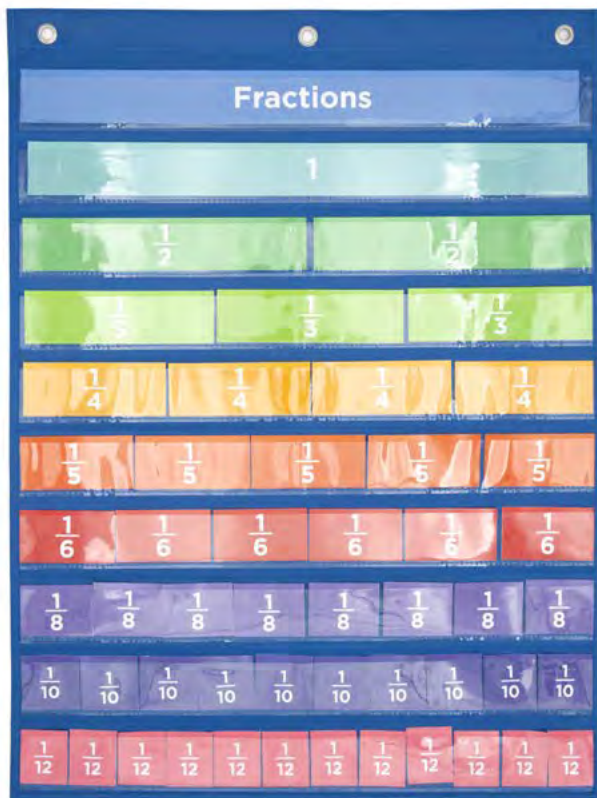

FRACTION CHART

Pocket chart

100% Polyester
52 cards included
50x68cm.....30583