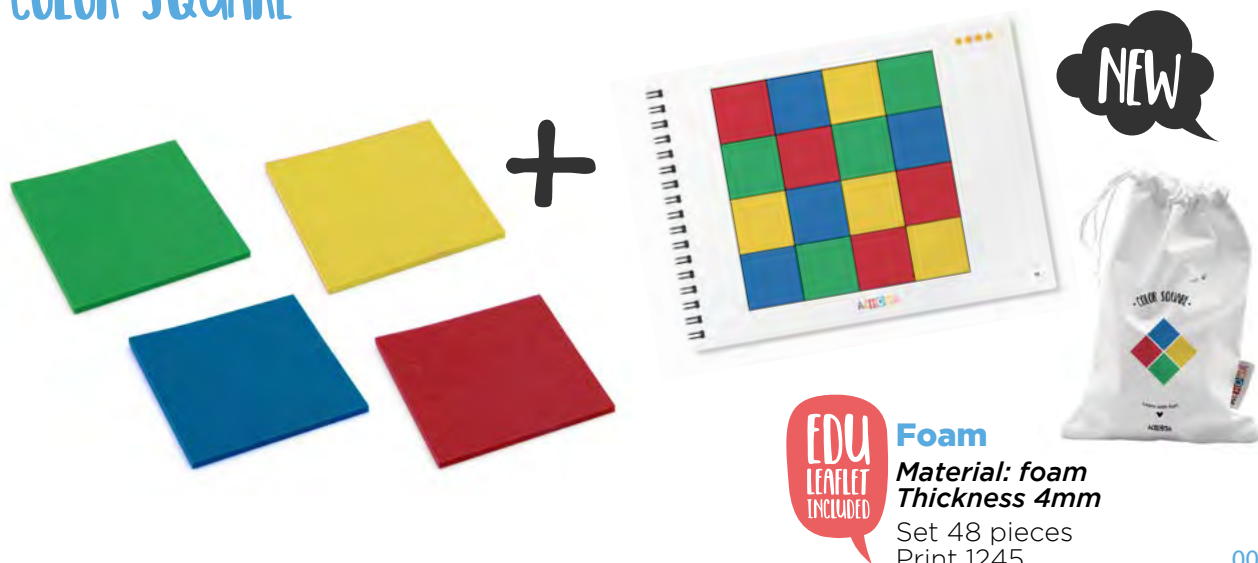

COLOR SQUARE

EDU
LEAFLET
INCLUDED

Foam
Material: foam
Thickness 4mm
Set 48 pieces
Print 1245.....

00467