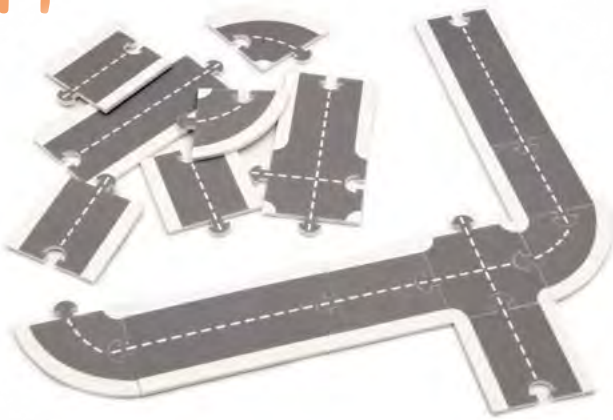

ROAD ADVENTURE SET 1

Foam
Material: foam + Textile bag
Thickness 4mm
Print 1066 - Set 1 - 15pcs.....00464