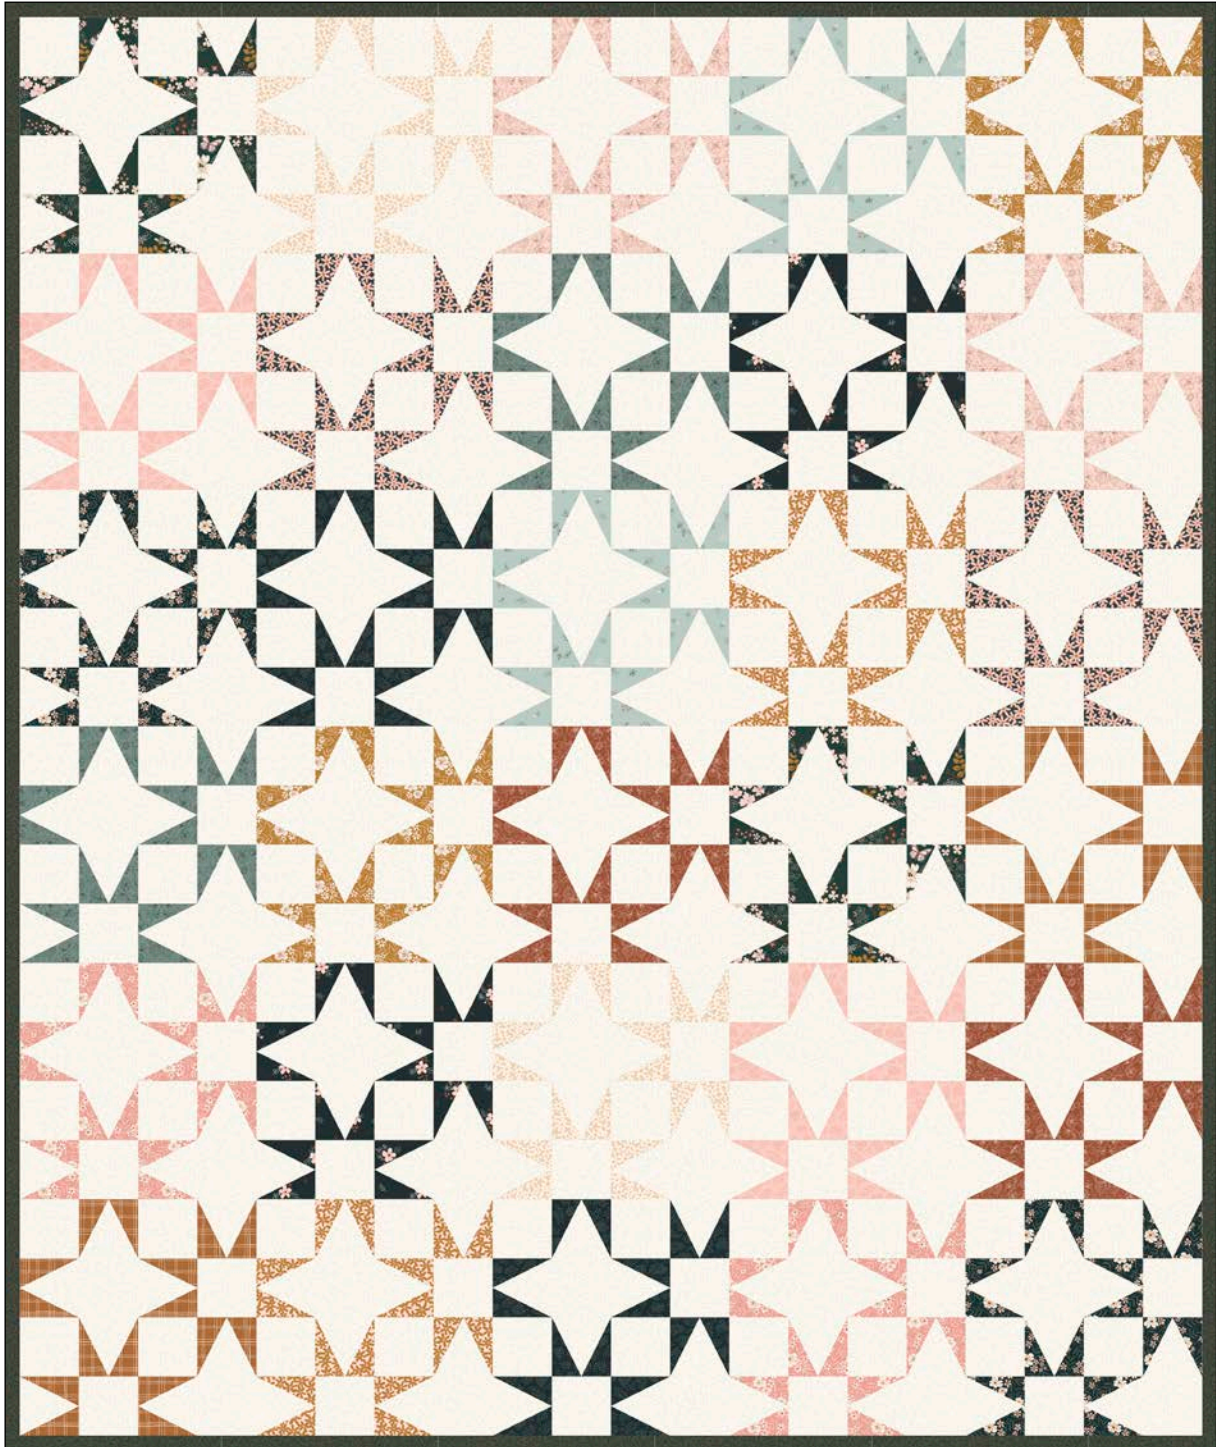

PHIL 6534 LTSAGE (50%)

PHIL 6535 DKTEAL (50%)

PHIL 6533 TEAL (50%)

PHIL 6534 LTTEAL (50%)

*Starlight Grove Quilt by QuiltCakes*