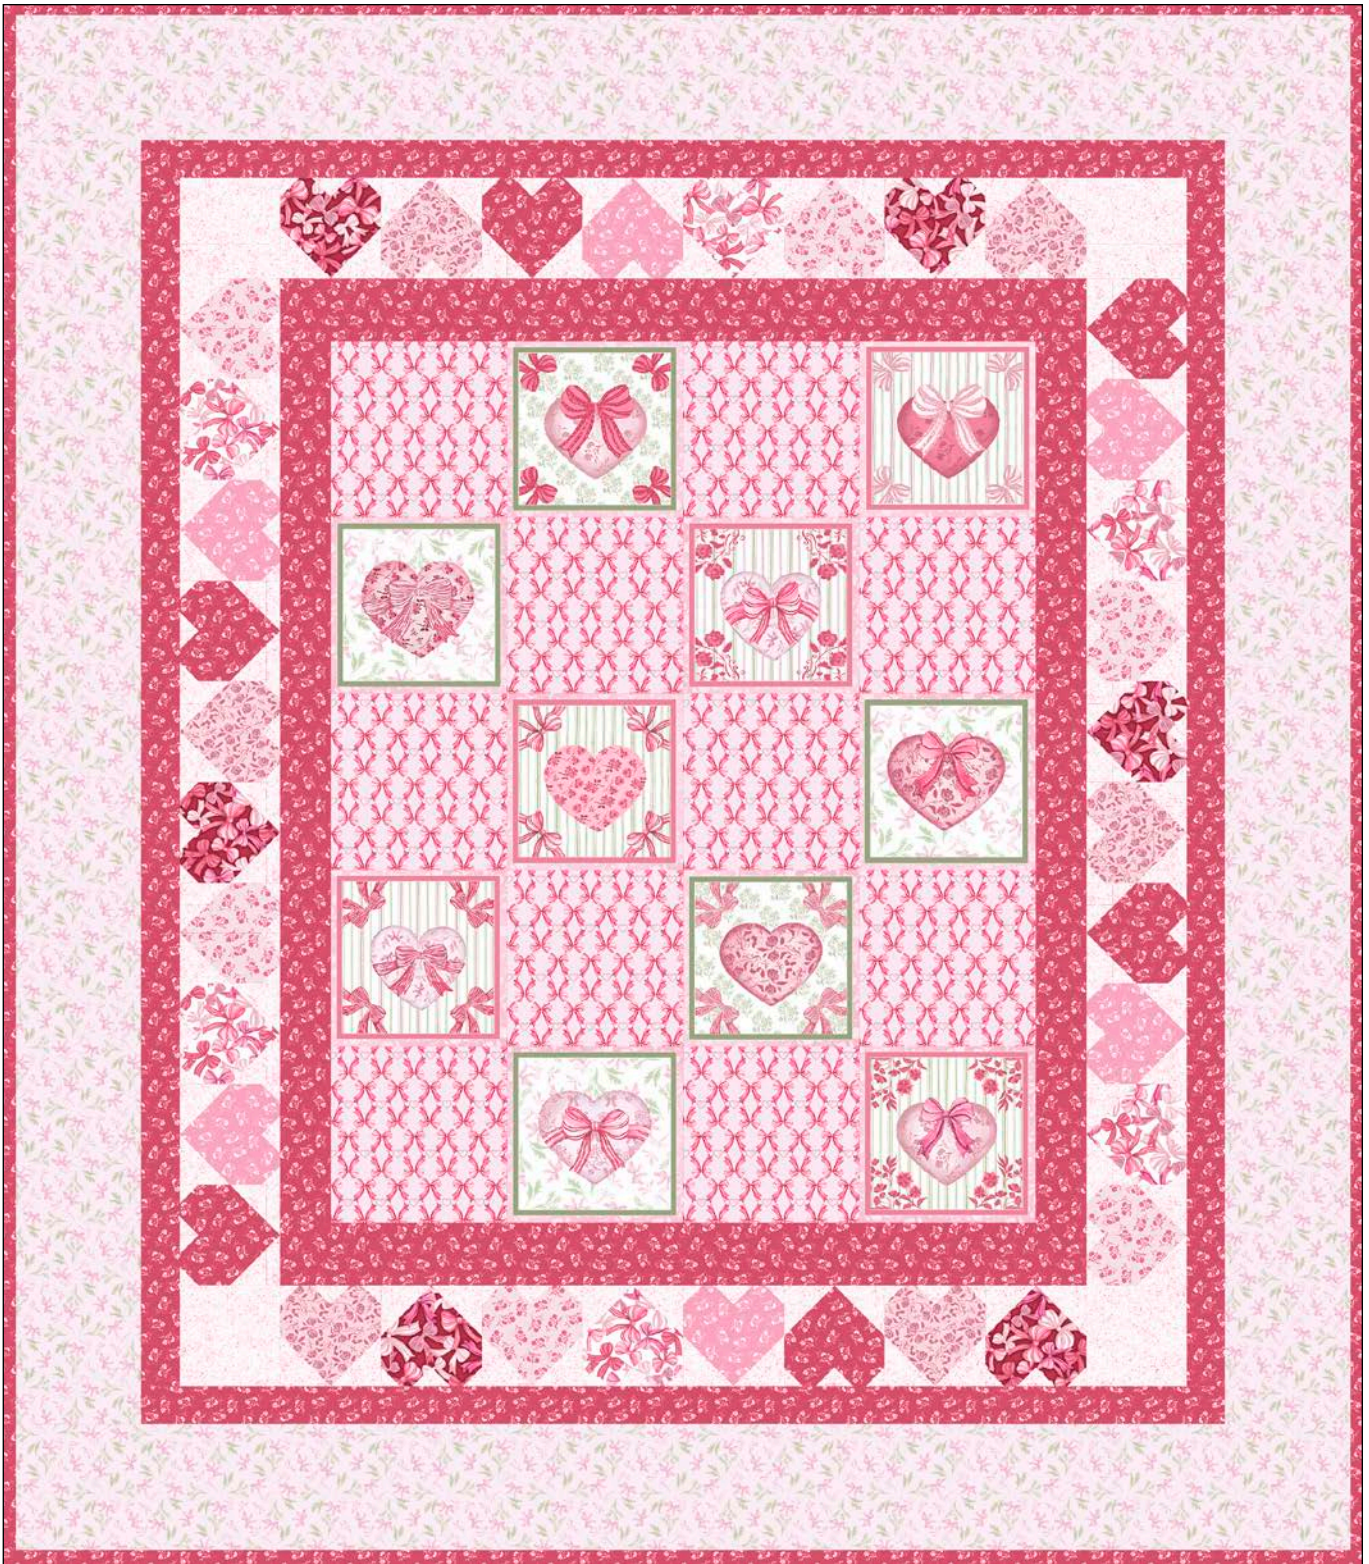

Beloved Quilt by Lisa Swenson Ruble

Approximate size: 53" x 61"

*Heartfelt Banners by Lisa Swenson Ruble*

Approximate size: 50" x 10"

Approximate size: 42" x 14"

*Set a Table with Love by Lisa Swenson Ruble*