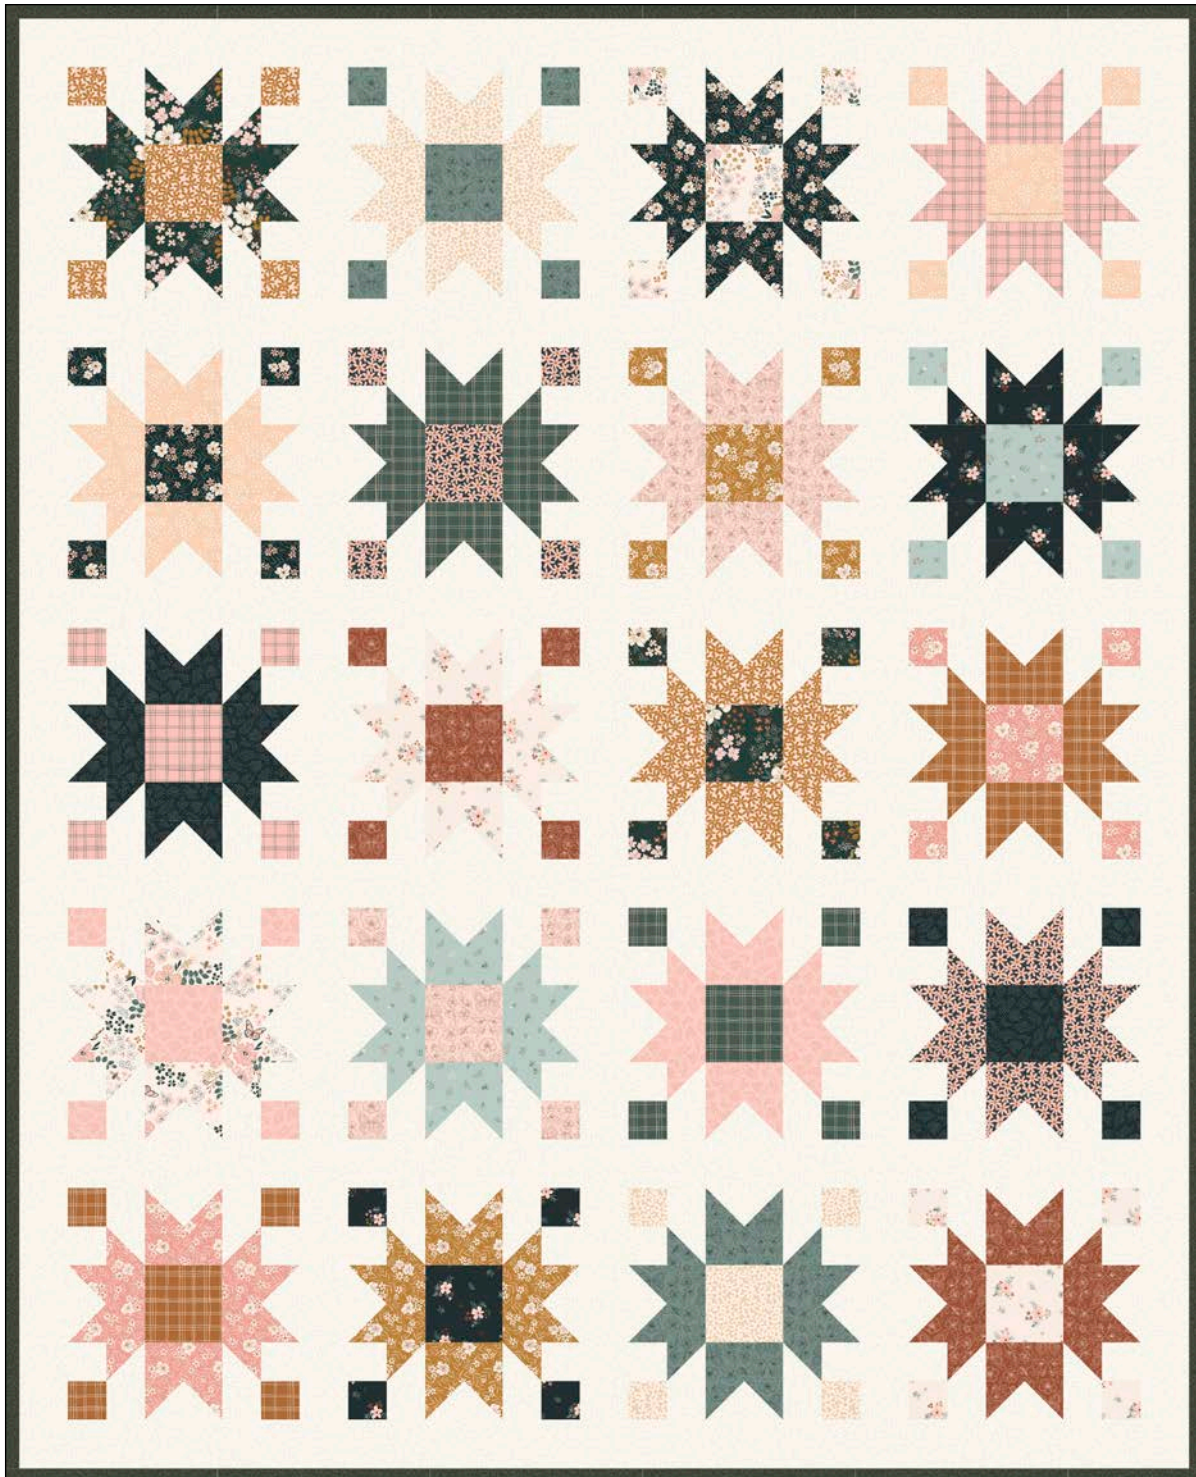

PRECUTS AVAILABLE!

SKU count: 22

BOUTIQUE

*P&B
Textiles*

- FQ Bundle (22 Skus) .....3 Min. Order
- 5" x 5" (42 skus) ..... 6 Min. Order
- 10" x 10" (42 skus) .....3 Min. Order
- 2 1/2" strips (40 skus) .....3 Min. Order

Fabric expected to ship October 2026.

Bee Balm Quilt by QuiltCakes

MEAD oQC04QC04 Pattern available for purchase at:
www.pbtex.com • 6 pattern minimum order

Approximate size: 58" x 72"