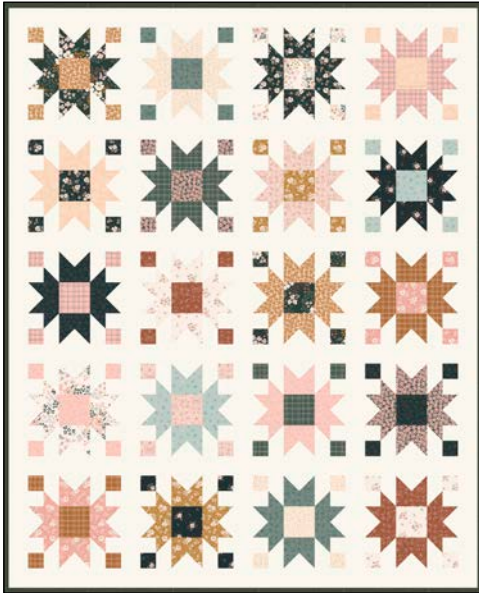

BEE BALM QUILT
(58" X 72")

Kit Chart (based on 15yard bolts)

Bolt count reflects the number of single complete cuts per bolt.

Fabric	12	18	24
MEAD 6477 DKGREEN	1	1	1
MEAD 6477 ECRU	1	1	1
MEAD 6478 DKGREEN	1	1	1
MEAD 6478 ECRU	1	1	1
MEAD 6479 DKGREEN	1	1	1
MEAD 6479 OCHRE	1	1	1
MEAD 6479 PINK	1	1	1
MEAD 6480 LTGREEN	1	1	1
MEAD 6481 BEIGE	1	1	1
MEAD 6481 GREENPINK	1	1	1
MEAD 6481 PINKOCHRE	1	1	1
MEAD 6482 GREEN	1	1	1
MEAD 6482 PINK	1	1	1
MEAD 6482 SIENNA	1	1	1
MEAD 6483 GREEN	1	1	1
MEAD 6483 PINK	1	1	1
MEAD 6483 RUST	1	1	1
MEAD 6484 BEIGE	1	1	1
MEAD 6484 DKGREEN	1	1	1
MEAD 6484 PINK	1	1	1
CMIL 6222 DT**	1	1	2
CMIL 6222 E**	4	6	8

** Based on 10 yard bolts