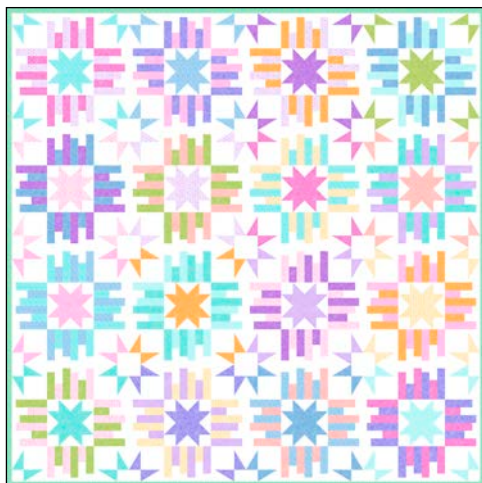

Kit Charts for Quilt Patterns

STAR BEAM QUILT
(60" X 60")

Kit Chart (based on 10 yard bolts)

Bolt count reflects the number of single complete cuts per bolt.

Fabric	12	18	24
CSHO 6449 PLUM	1	1	1
CSHO 6449 RASPBERRY	1	1	1
CSHO 6449 TANGERINE	1	1	1
CSHO 6450 BUBBLEGUM	1	1	1
CSHO 6450 PLUM	1	1	1
CSHO 6450 RASPBERRY	1	1	1
CSHO 6450 TURQTAFFY	1	1	1
CSHO 6451 BLUEBERRY	1	1	1
CSHO 6451 MINT	1	1	2
CSHO 6451 TURQTAFFY	1	1	1
CSHO 6452 APPLE	1	1	1
CSHO 6452 BLUEBERRY	1	1	1
CSHO 6452 GRAPE	1	1	1
CSHO 6452 PLUM	1	1	1
CSHO 6452 RASPBERRY	1	1	1
CSHO 6452 TANGERINE	1	1	1
CSHO 6452 TURQTAFFY	1	1	1
CSNE W*	3	4	5

* based on 15 yard bolts