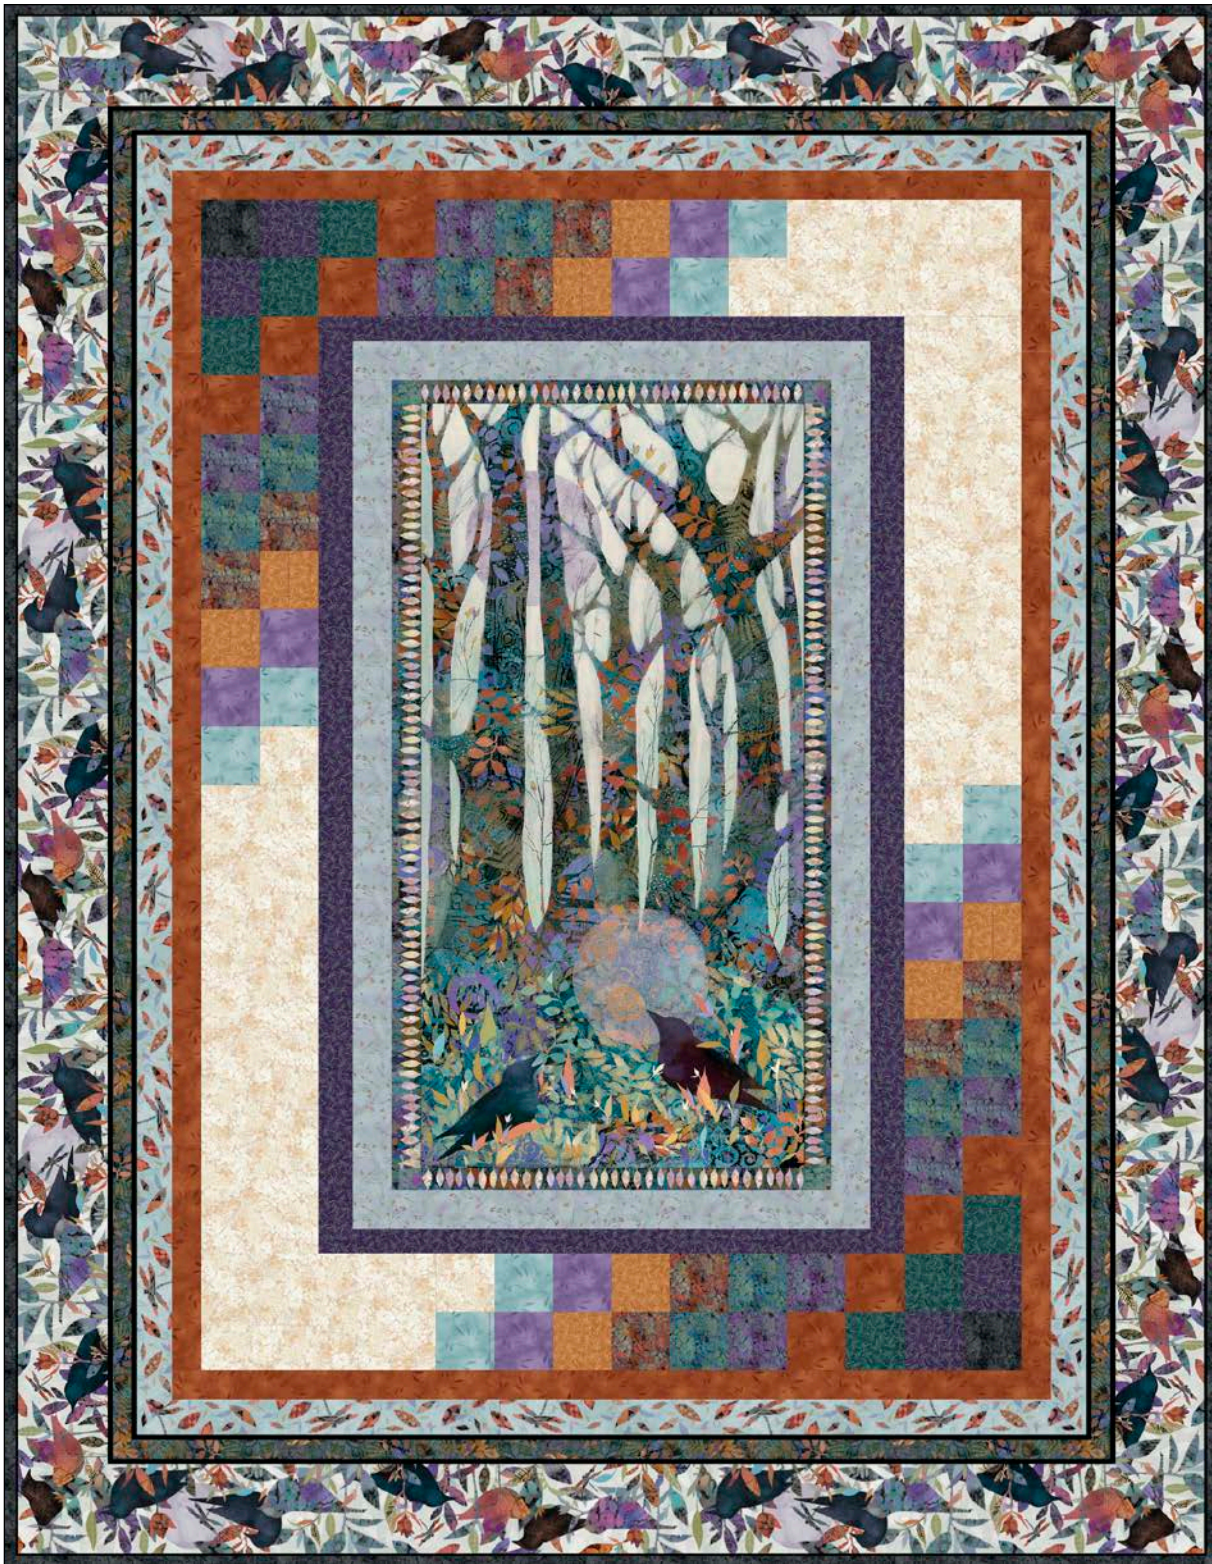

TREE SONG

by Sue Davis

Between the Branches Quilt by Lisa Swenson Ruble

Approximate size: 61" x 79"