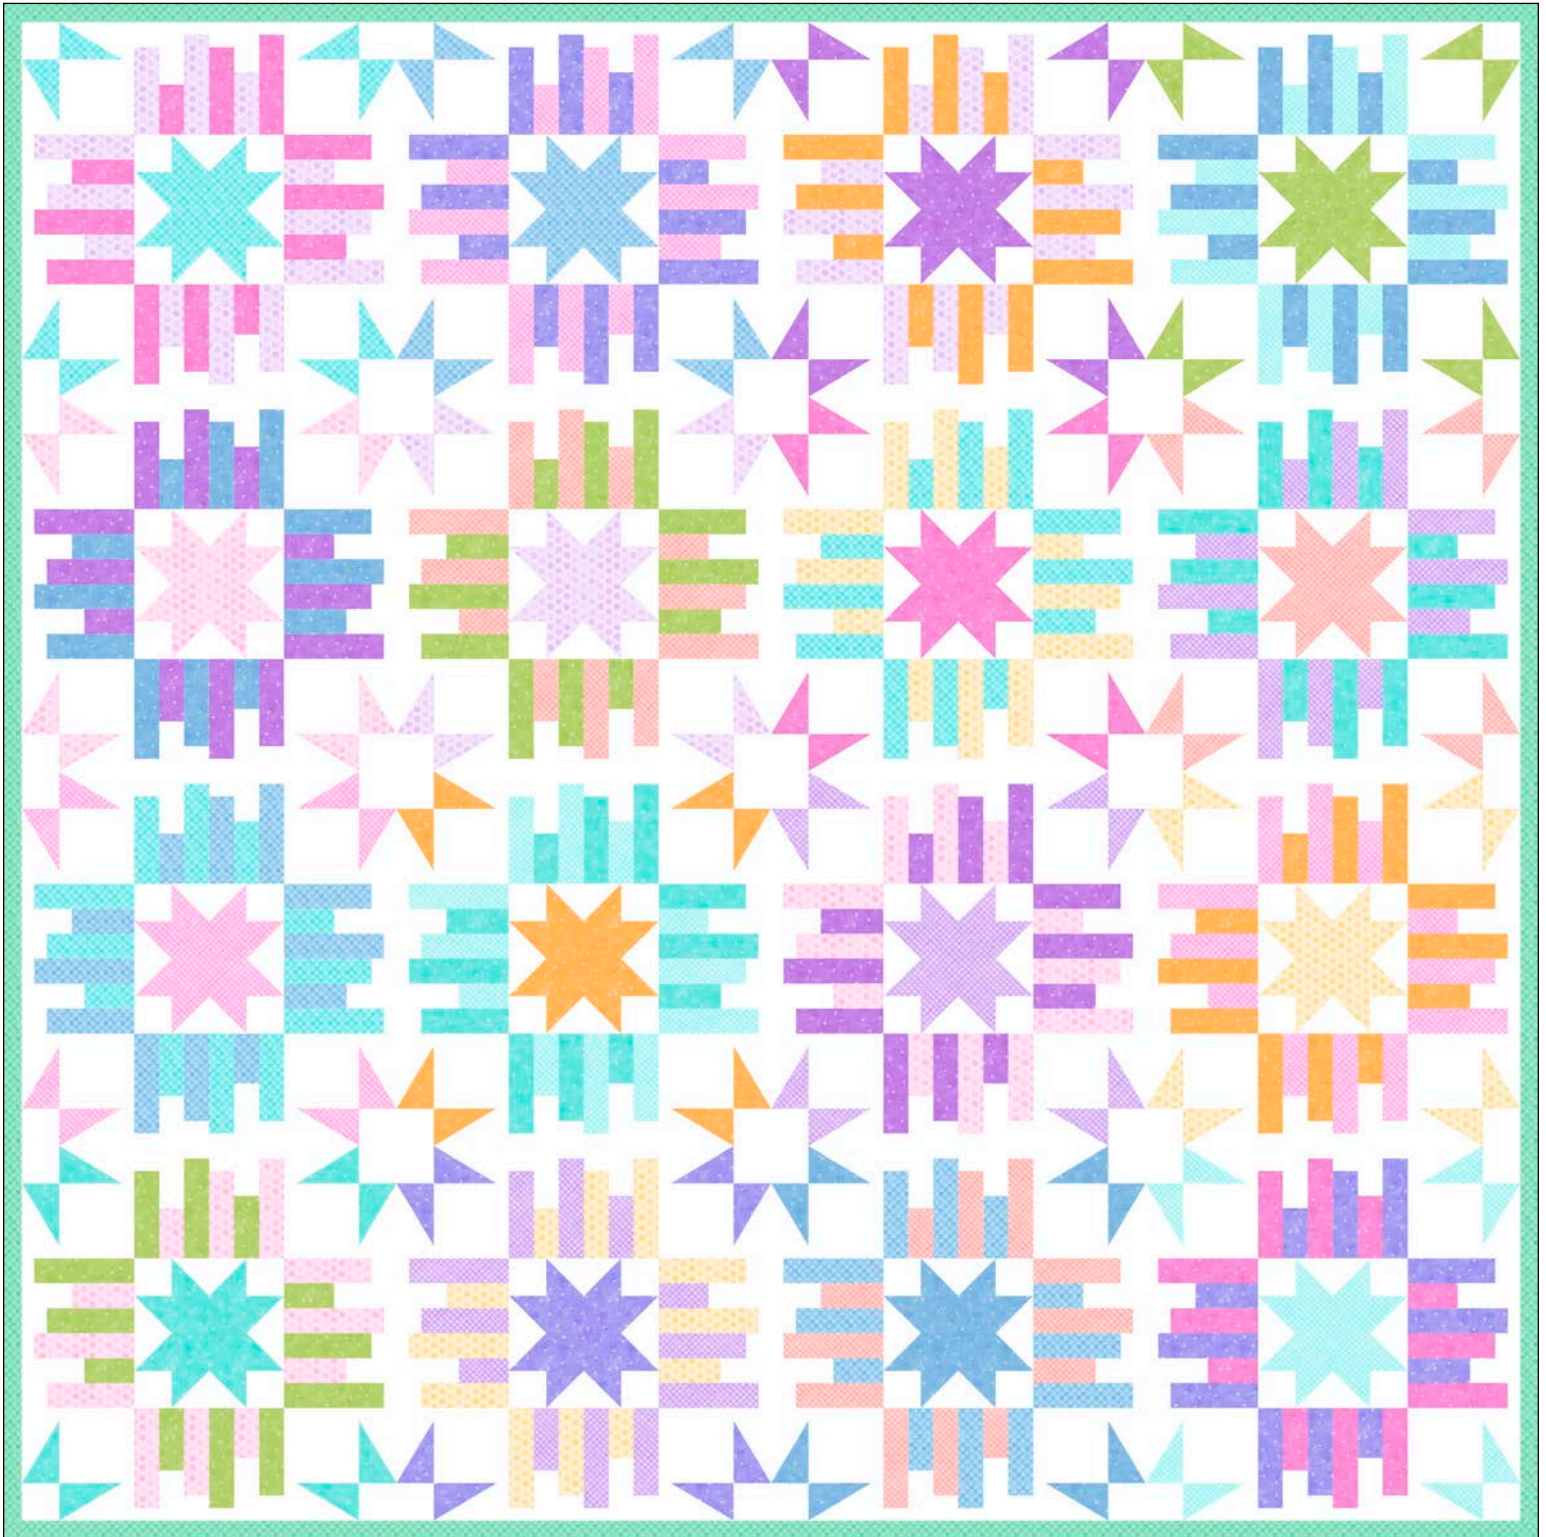

PRECUTS AVAILABLE!

SKU count: 48

BASICS

*P&B
Textiles*

- FQ Bundle (48 Skus).....3 Min. Order
- 5" x 5" (42 skus) ..... 6 Min. Order
- 10" x 10" (42 skus).....3 Min. Order
- 2 1/2" strips (40 skus).....3 Min. Order

Fabric expected to ship October 2026.

Star Beam Quilt by QuiltCakes

Approximate size: 60" x 60"