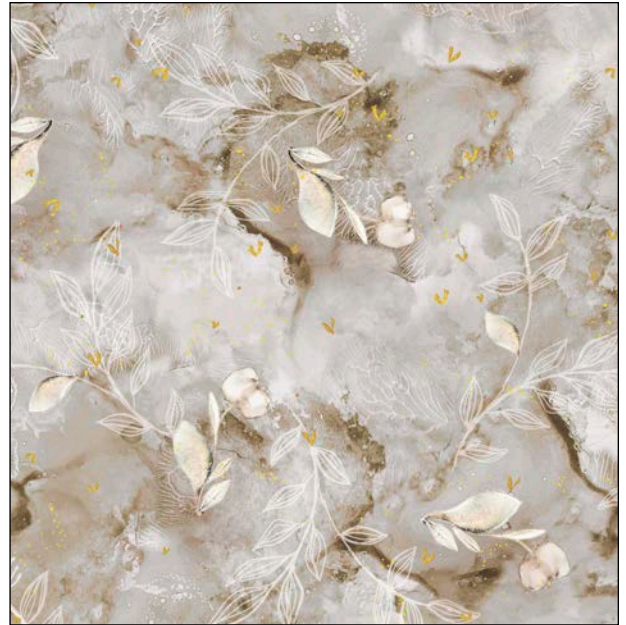

GSER 6471 WARMGREY (50%)