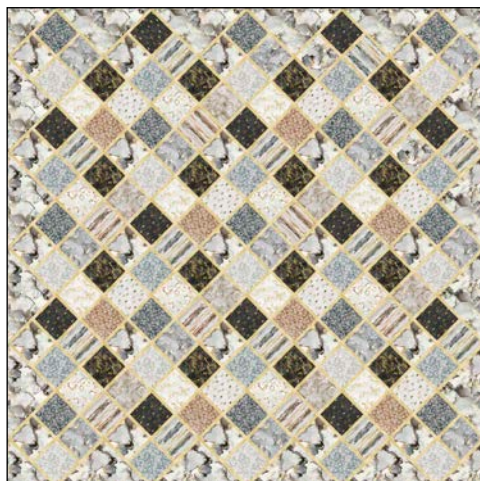

*10 yards = 10 panels

Kit Charts for Quilt Patterns

GOLDMINE QUILT
(63" X 81")

Kit Chart (based on 15yard bolts)

Bolt count reflects the number of single complete cuts per bolt.

Fabric	12	18	24
GSER 6469 MULTI	2	3	4
GSER 6470 MULTI	1	1	1
GSER 6471 COOLGREY	1	1	1
GSER 6471 WARMGREY	1	1	1
GSER 6472 BLACK	1	1	1
GSER 6472 WHITE	2	3	3
GSER 6473 COOLGREY	1	1	1
GSER 6473 DKGREY	1	1	1
GSER 6473 LTGREY	1	1	1
GSER 6474 CHARCOAL	1	1	1
GSER 6474 LTGREY	1	1	1
GSER 6475 NEUTRAL	1	1	2