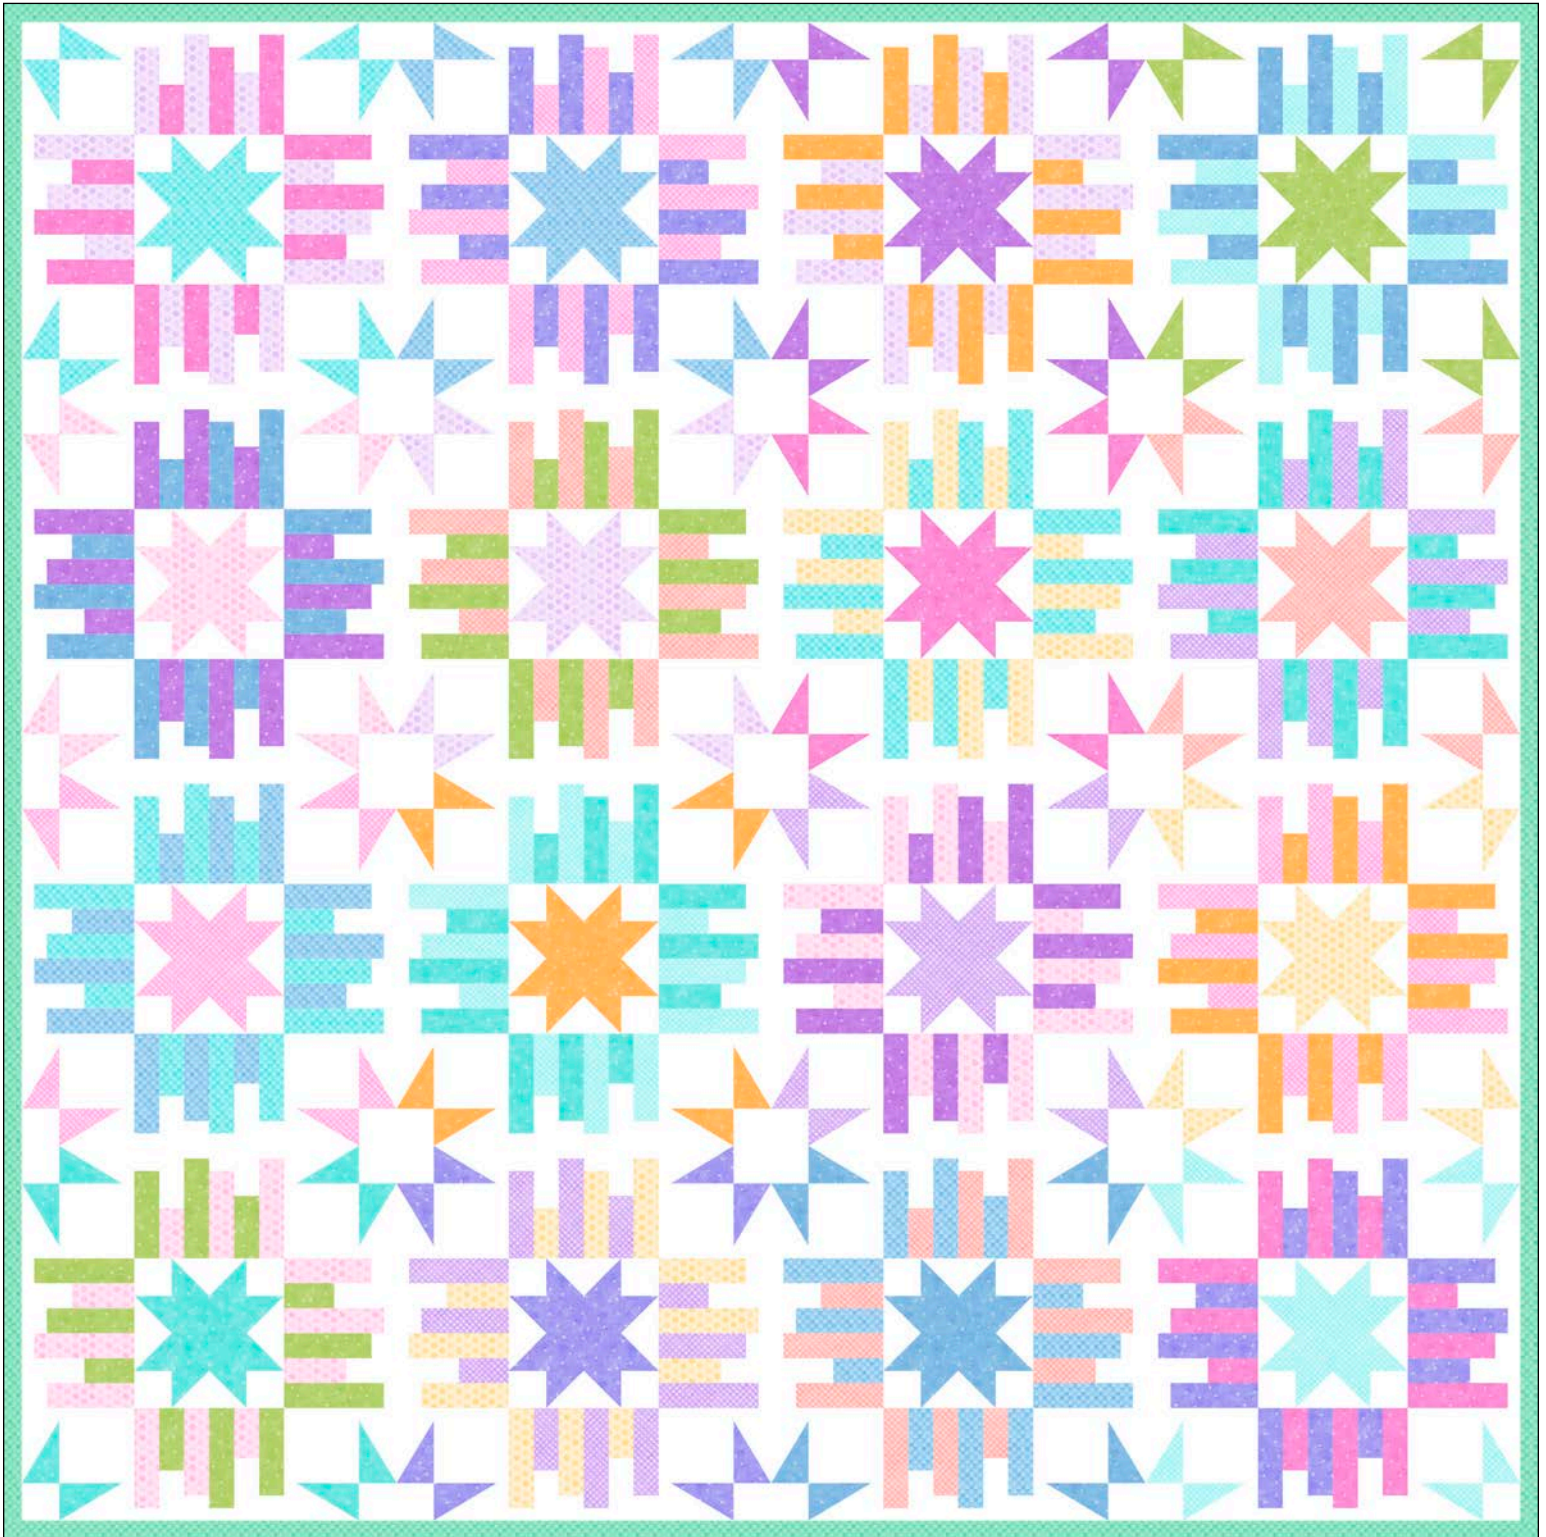

Star Beam Quilt by QuiltCakes

Approximate size: 60" x 60"

CSHO 6449 PLUM (75%)

CSHO 6449 RASPBERRY (75%)

CSHO 6449 BUBBLEGUM (75%)

CSHO 6450 PLUM (75%)

CSHO 6450 RASPBERRY (75%)

CSHO 6450 BUBBLEGUM (75%)