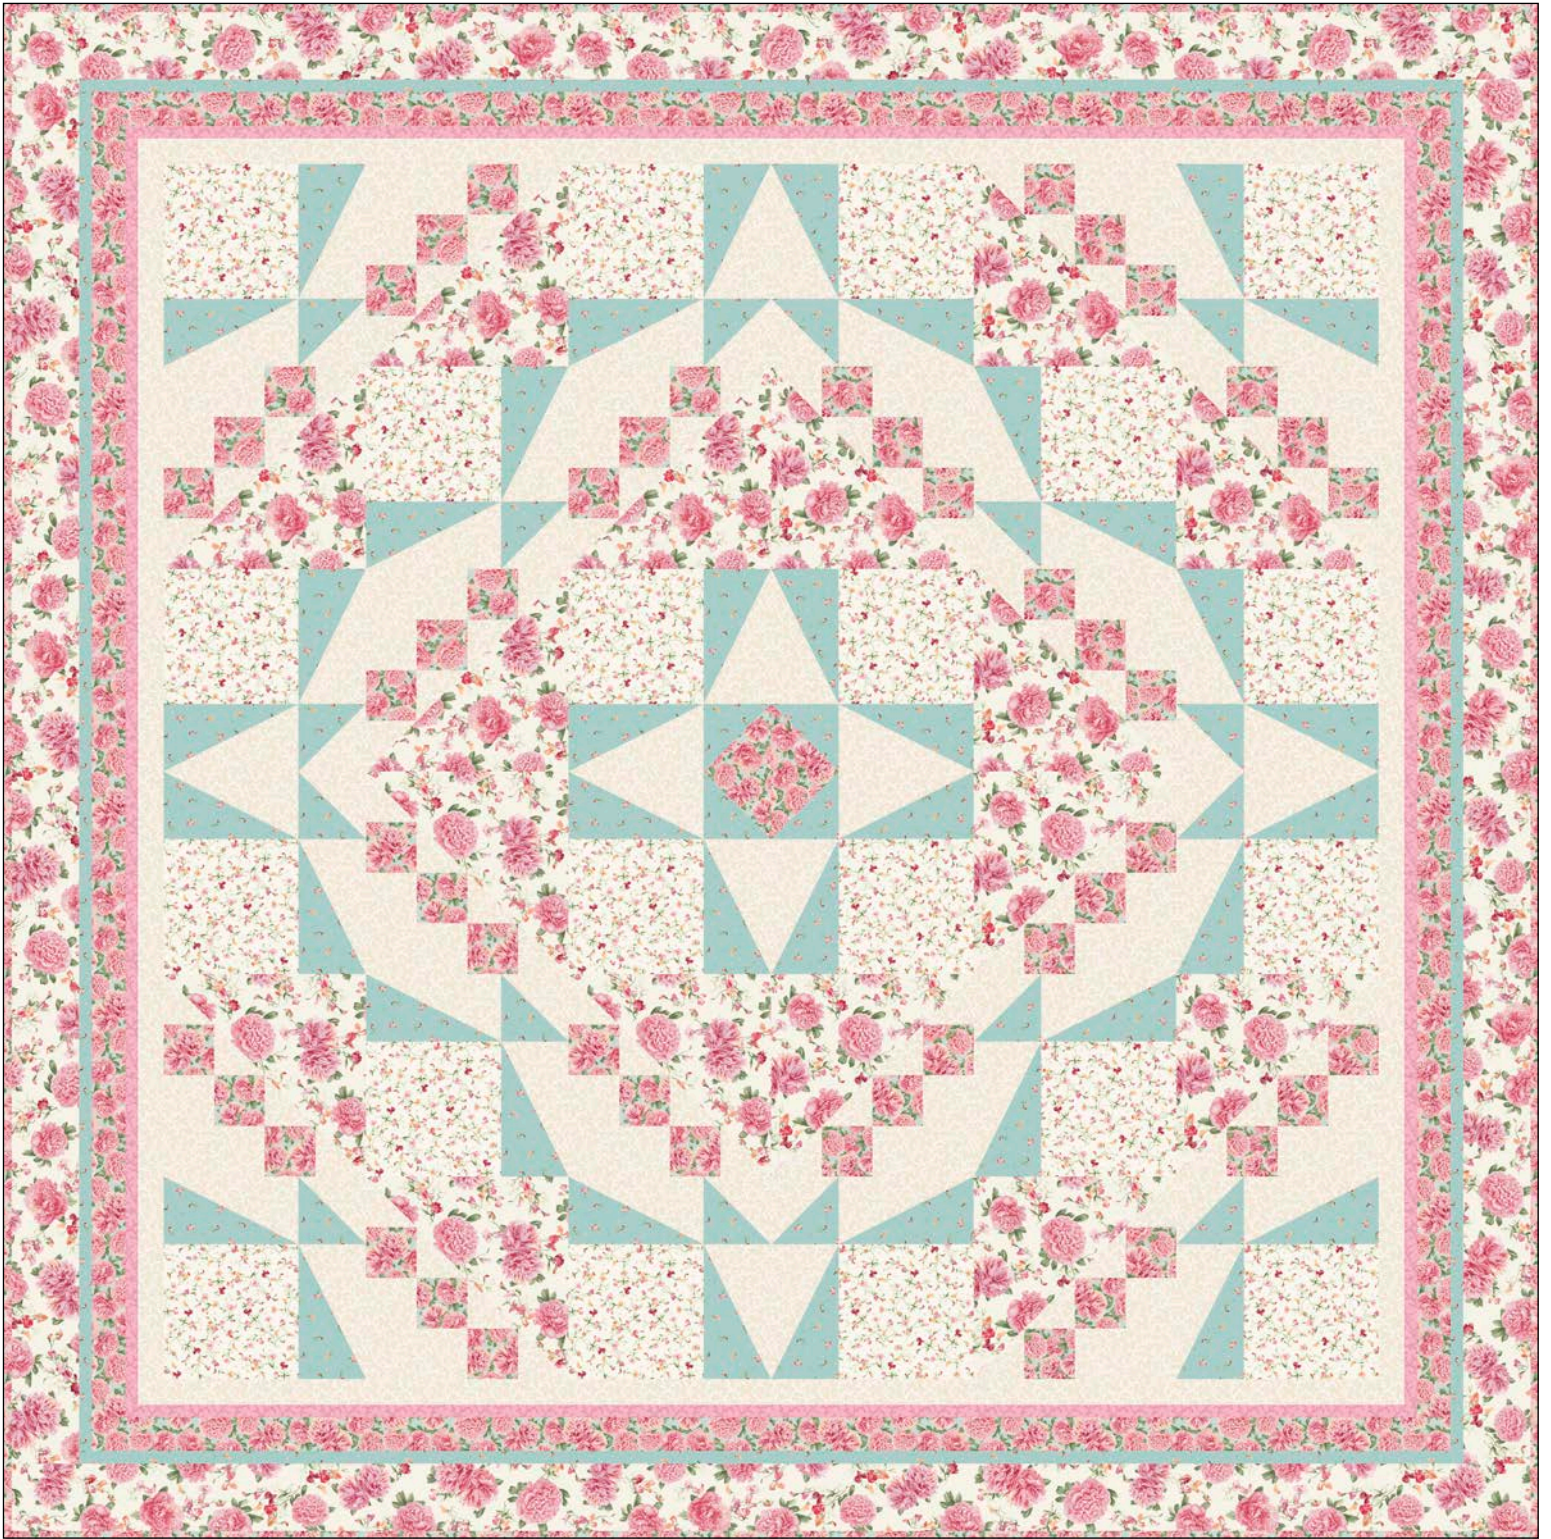

Peony Hill

by Tina Higgins

Along the Path Quilt Teal by Cyndi Hershey

Approximate size: 90" x 90"