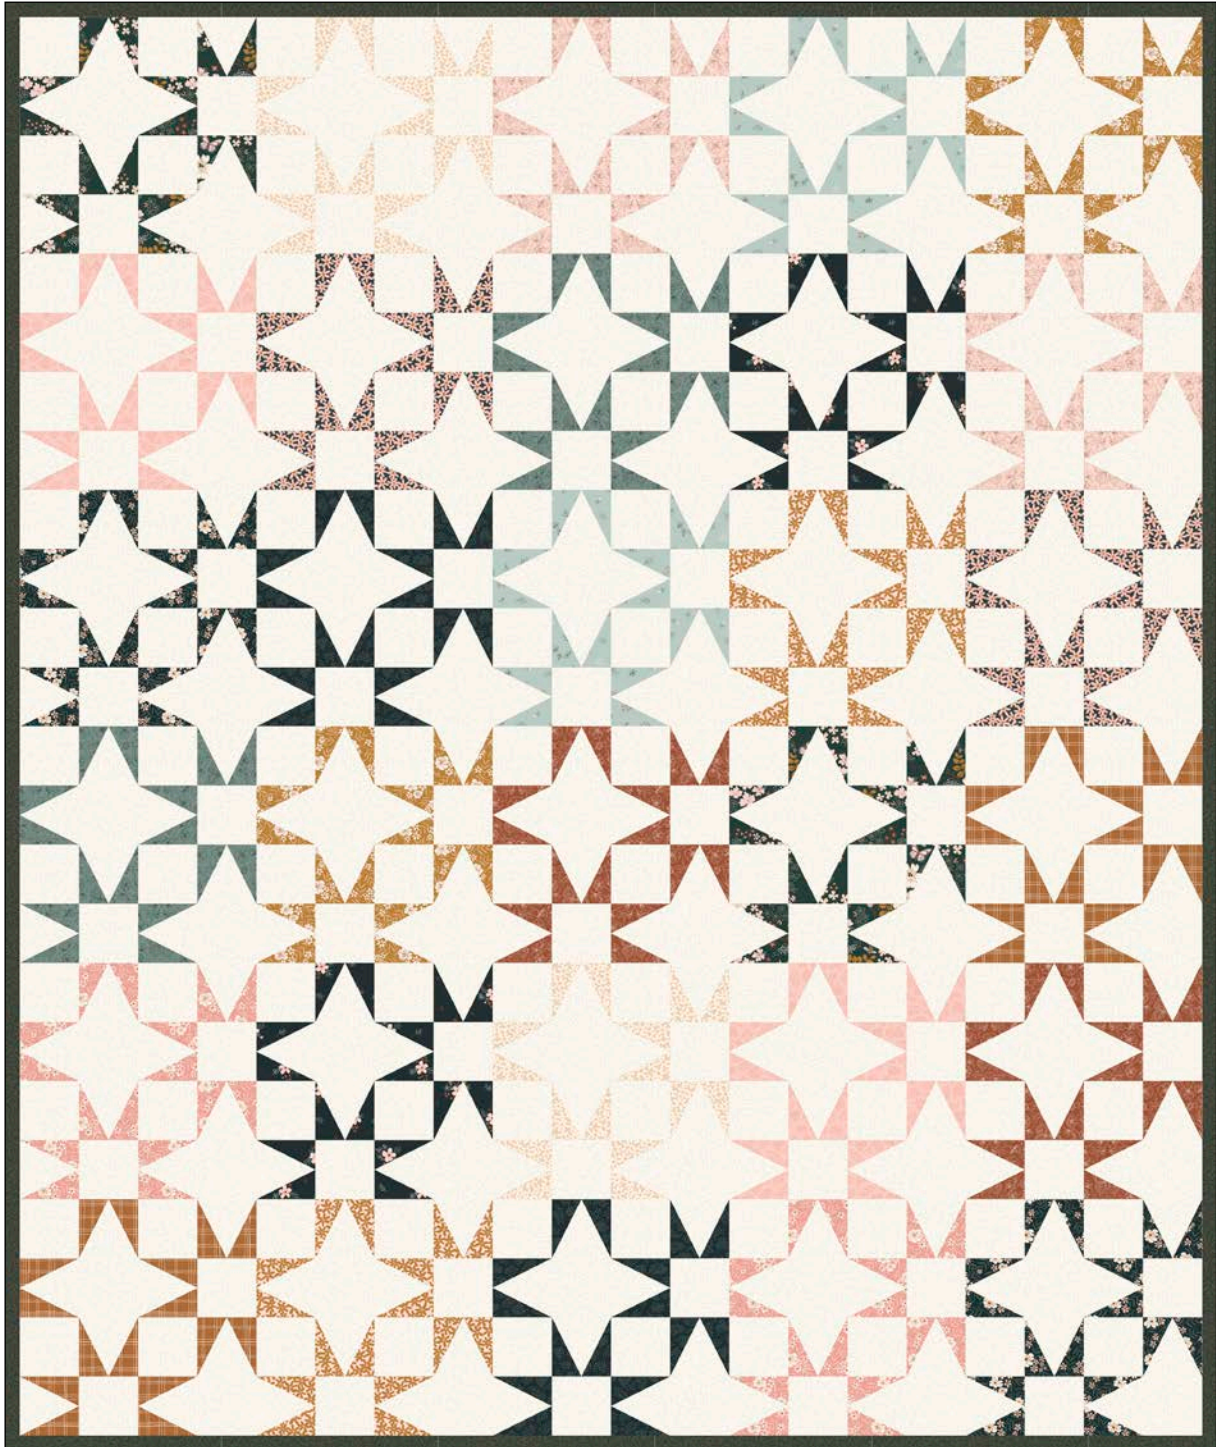

PHIL 6534 LTSAGE (50%)

PHIL 6535 DKTEAL (50%)

PHIL 6533 TEAL (50%)

PHIL 6534 LTTEAL (50%)

Starlight Grove Quilt by QuiltCakes

MEAD oQC05QC05 Pattern available for purchase at:
www.pbtex.com • 6 pattern minimum order