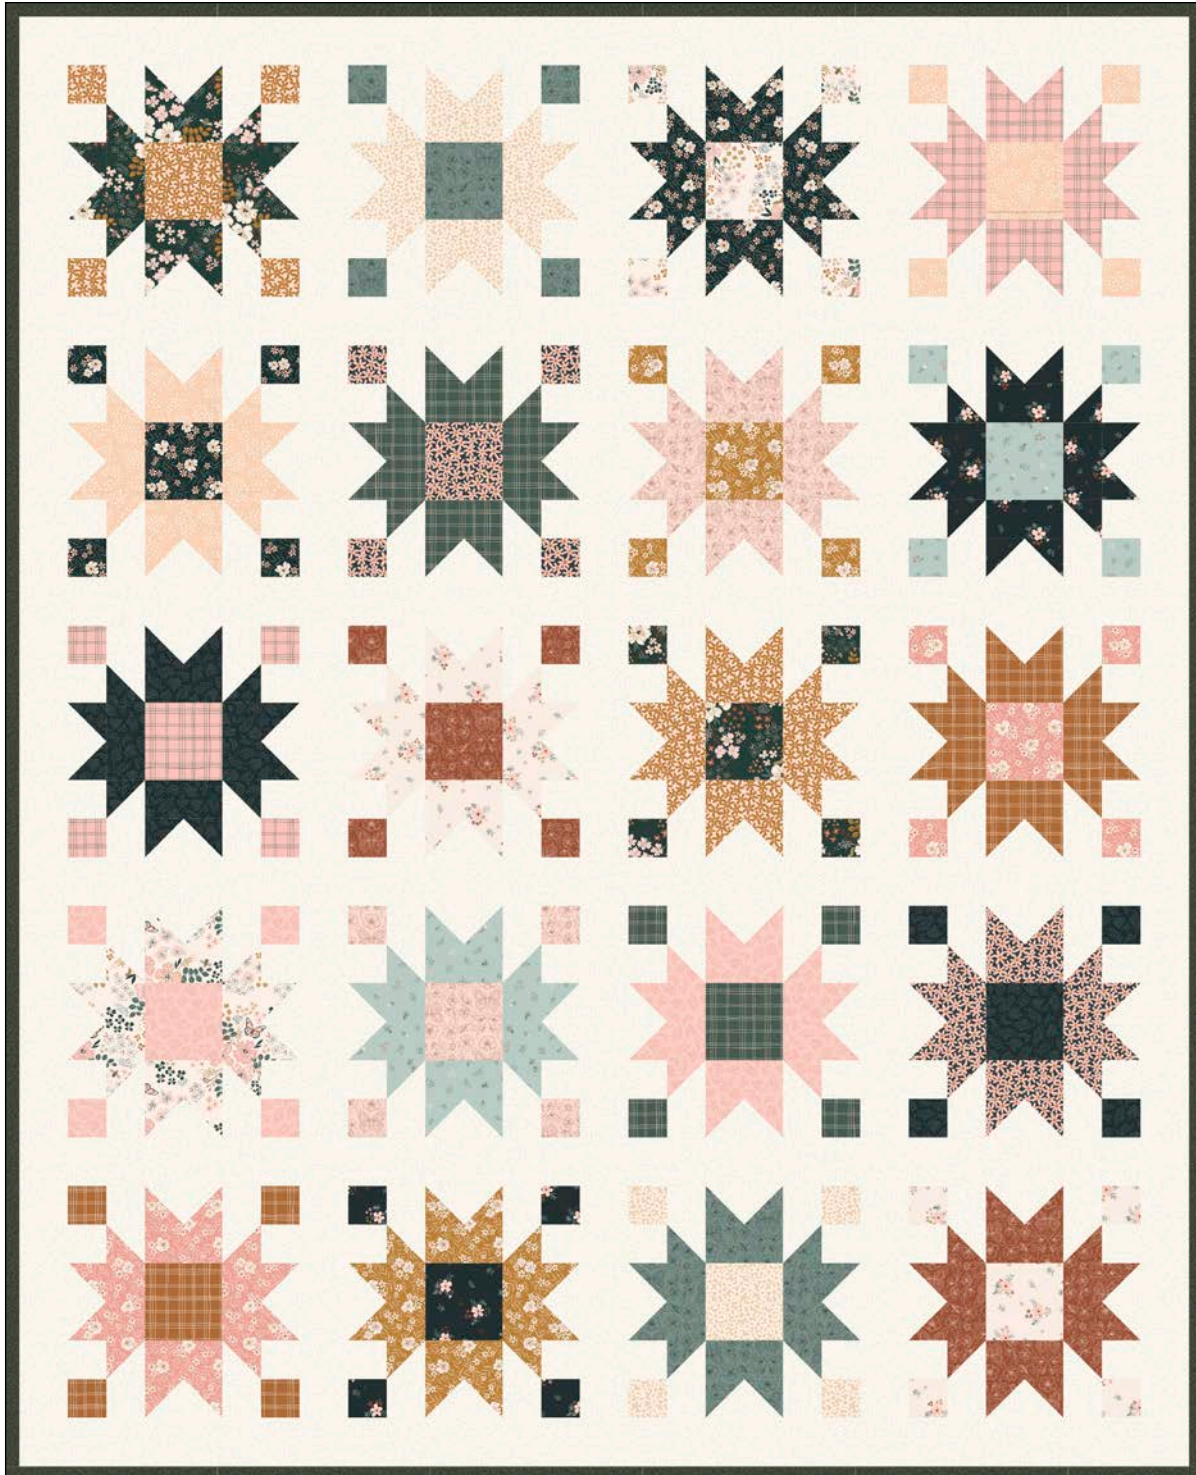

PRECUTS AVAILABLE!

SKU count: 22

BOUTIQUE

*P&B
Textiles*

- FQ Bundle (22 Skus) .....3 Min. Order
- 5" x 5" (42 skus) ..... 6 Min. Order
- 10" x 10" (42 skus) .....3 Min. Order
- 2 1/2" strips (40 skus) .....3 Min. Order

Fabric expected to ship October 2026.

Bee Balm Quilt by QuiltCakes

MEAD oQC04QC04 Pattern available for purchase at:
www.pbtex.com • 6 pattern minimum order

Approximate size: 58" x 72"