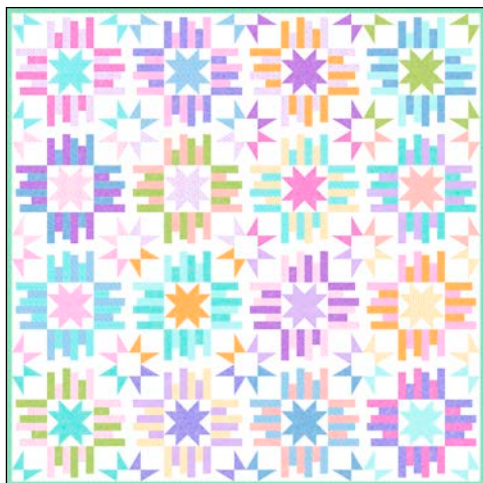

Kit Charts for Quilt Patterns

STAR BEAM QUILT
(60" X 60")

Kit Chart (based on 10 yard bolts)

Bolt count reflects the number of single complete cuts per bolt.

Fabric	12	18	24
CSHO 6449 PLUM	1	1	1
CSHO 6449 RASPBERRY	1	1	1
CSHO 6449 TANGERINE	1	1	1
CSHO 6450 BUBBLEGUM	1	1	1
CSHO 6450 PLUM	1	1	1
CSHO 6450 RASPBERRY	1	1	1
CSHO 6450 TURQTAFFY	1	1	1
CSHO 6451 BLUEBERRY	1	1	1
CSHO 6451 MINT	1	1	2
CSHO 6451 TURQTAFFY	1	1	1
CSHO 6452 APPLE	1	1	1
CSHO 6452 BLUEBERRY	1	1	1
CSHO 6452 GRAPE	1	1	1
CSHO 6452 PLUM	1	1	1
CSHO 6452 RASPBERRY	1	1	1
CSHO 6452 TANGERINE	1	1	1
CSHO 6452 TURQTAFFY	1	1	1
CSNE W*	3	4	5

* based on 15 yard bolts