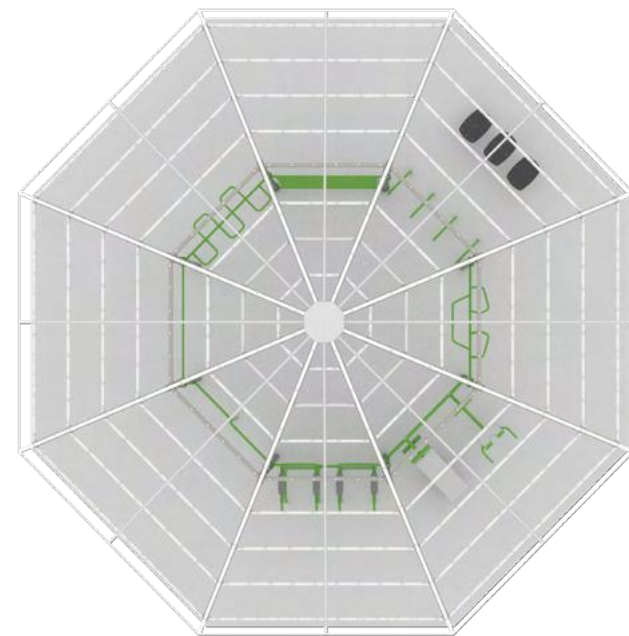

Elements

horizontal wave pull up bar
push up elements
back and ab trainer
multifunctional pull-up bar
straight pull-up bar

low pull-up and dip bar
double multifunctional trainer
wall bars
stepper

Park size
10,38m x 10,38m

Total area
90m²

Fall height
HIC: 2,1m

Equipment
9

Users
26 person