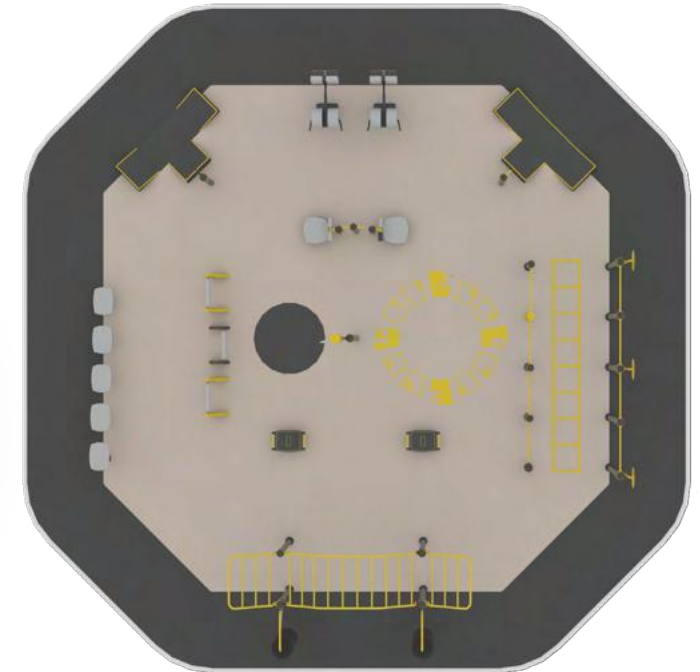

SOCCER FITNESS PARK

09

Elements

plyo box pro
nordic hamstring station pro
russian belt
boxing bag holder

stepper pro
glute - ham raise
balance board pro
medicine ball target

trapeze ladder
vertec pro
monkey rack
straight pull-up bar

Park size
14,1m x 14,1m

Total area
176,59m²

Fall height
HIC: 2,1m

Equipment
35

Users
70 person