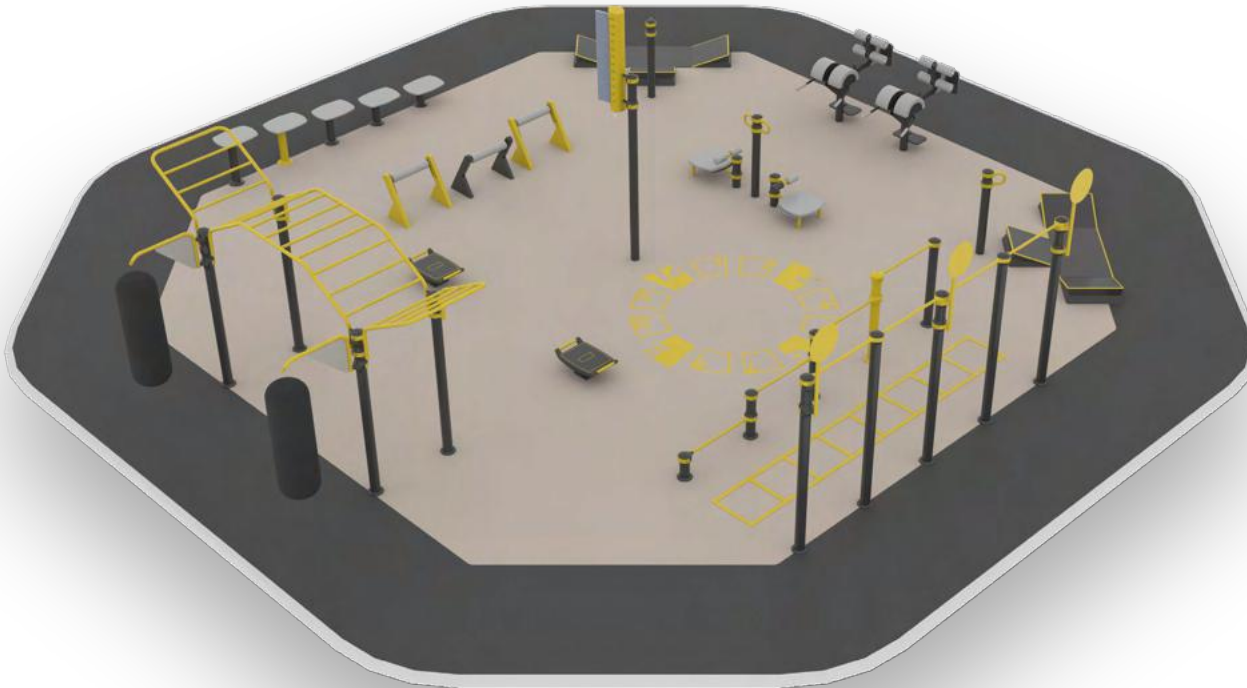

SOCCER FITNESS PARK

09

Elements

plyo box pro
nordic hamstring station pro
russian belt
boxing bag holder

stepper pro
glute - ham raise
balance board pro
medicine ball target

trapeze ladder
vertec pro
monkey rack
straight pull-up bar

Park size
14,1m x 14,1m

Total area
176,59m²

Fall height
HIC: 2,1m

Equipment
35

Users
70 person