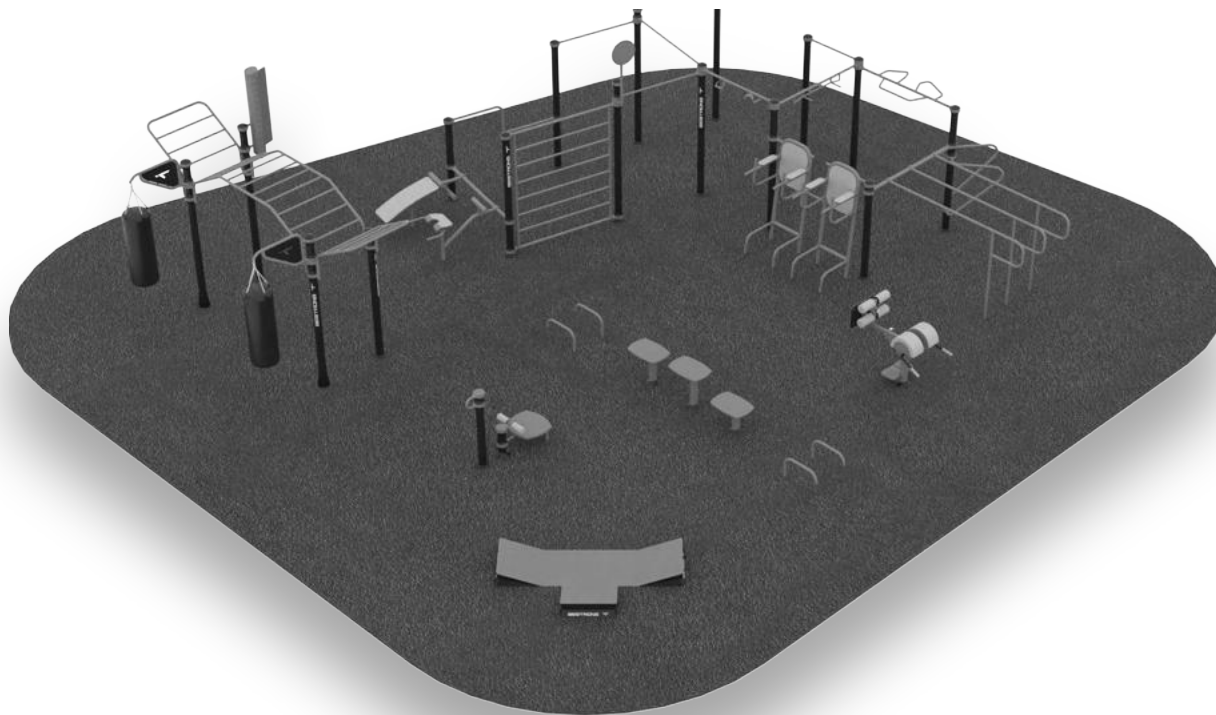

08

MARGARET ISLAND

Elements

plyo box pro
nordic hamstring station pro
russian belt
boxing bag holder
trapeze ladder
monkey rack
dip bar

push up handrail
stepper pro
glute - ham raise
wall bars
ab and back trainer
low pull-up and dip bar
vertec

medicine ball target
straight pull-up bar
multifunctional pull-up bar
combined pull-up bar
narrow pull-up bar
3 element parallel bar

Park size
15m x 12m

Total area
174 m²

Fall height
HIC: 2,1m

Equipment
30

Users
60 person