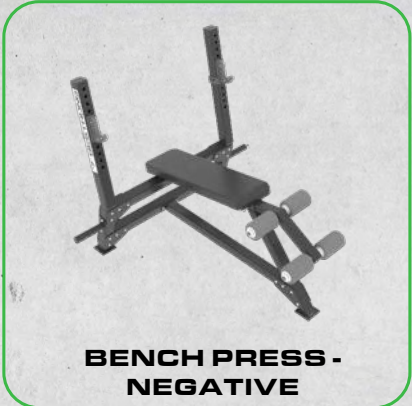

## CROSSFIT

**BENCH PRESS -  
NEGATIVE**

**WEIGHT RACK - 2**

**FUNCTIONAL RACK**

**FIT SLED**

**GLUTE - HAM  
DEVELOPER**

**POWER TOWER**