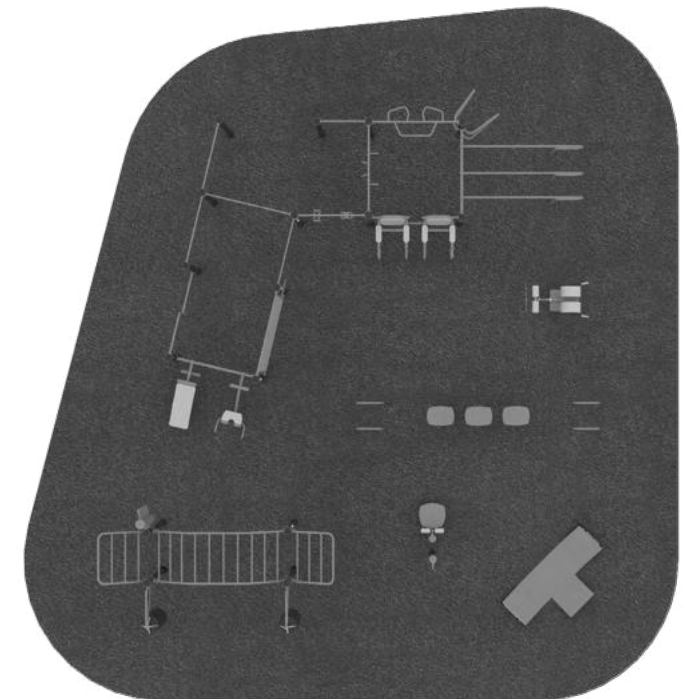

08

MARGARET ISLAND

Elements

plyo box pro
nordic hamstring station pro
russian belt
boxing bag holder
trapeze ladder
monkey rack
dip bar

push up handrail
stepper pro
glute - ham raise
wall bars
ab and back trainer
low pull-up and dip bar
vertec

medicine ball target
straight pull-up bar
multifunctional pull-up bar
combined pull-up bar
narrow pull-up bar
3 element parallel bar

Park size
15m x 12m

Total area
174 m²

Fall height
HIC: 2,1m

Equipment
30

Users
60 person