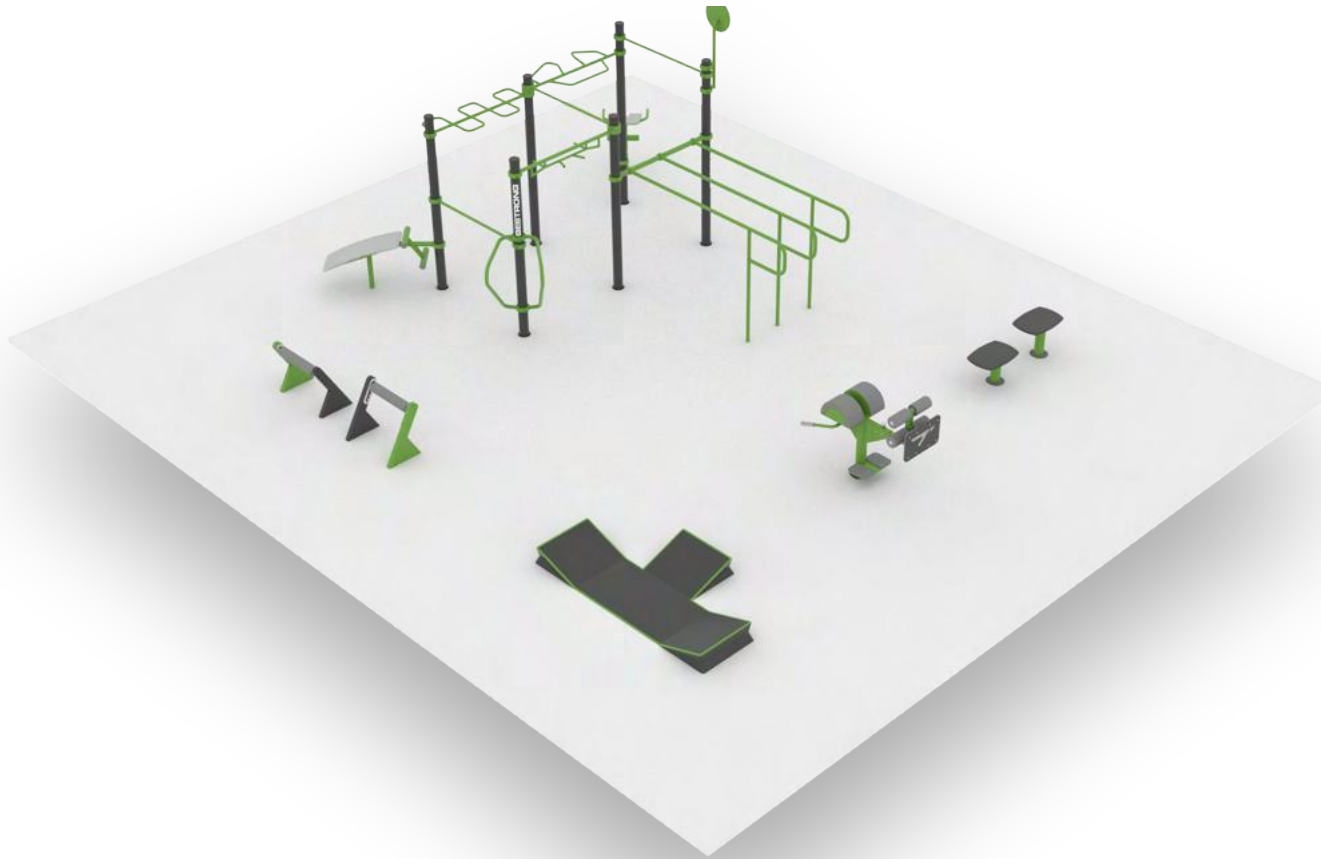

SPORT FITNESS PARK II.

07

Elements

combined pull-up bar
straight pull-up bar
ab trainer
back trainer
medicine ball target

stepper
three-element parallel bars
dip bar
horizontal wave pull-up bar
squat

glute ham developer
multifunctional pull-up bar
lateral plyo box

Park size
10m x 11,5m

Total area
115m²

Fall height
HIC: 1,6m

Equipment
14

Users
30 person