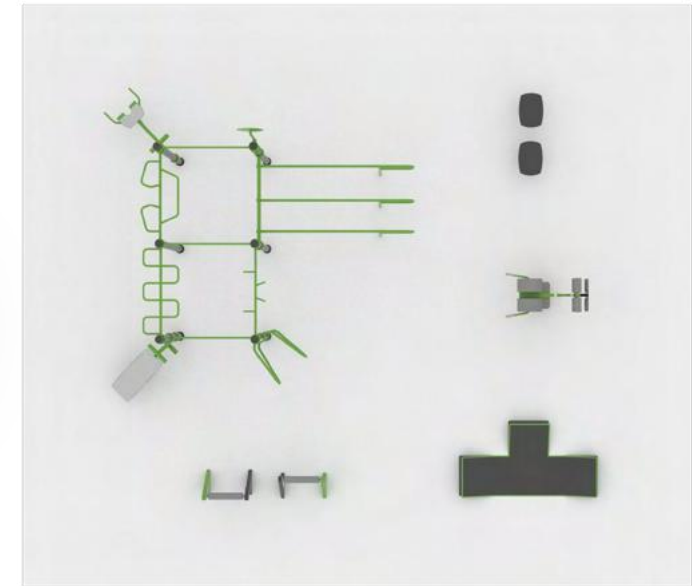

SPORT FITNESS PARK II.

07

Elements

combined pull-up bar
straight pull-up bar
ab trainer
back trainer
medicine ball target

stepper
three-element parallel bars
dip bar
horizontal wave pull-up bar
squat

glute ham developer
multifunctional pull-up bar
lateral plyo box

Park size
10m x 11,5m

Total area
115m²

Fall height
HIC: 1,6m

Equipment
14

Users
30 person