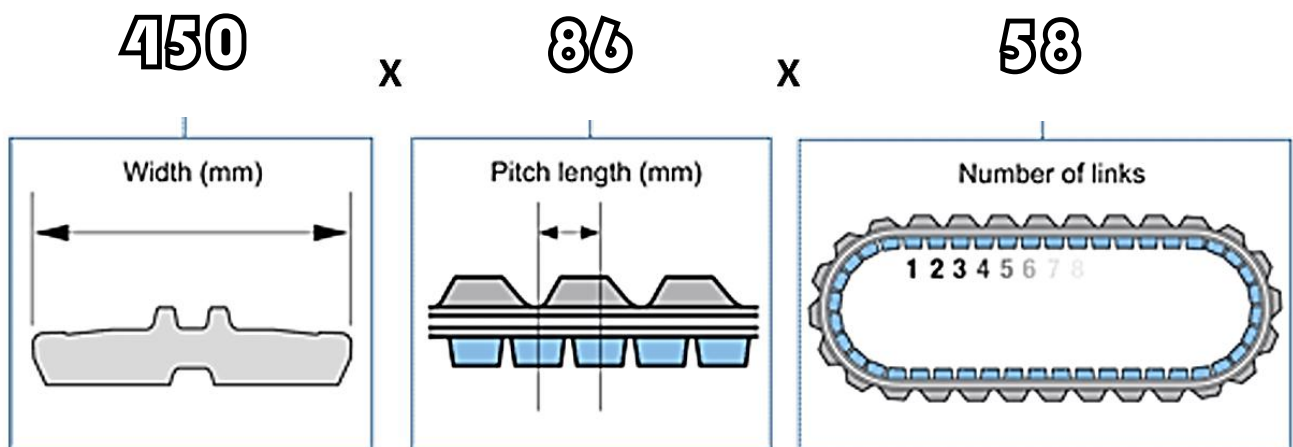

RUBBER TRACKS

SKID LOADER • MINI EXCAVATOR

SIZING RUBBER TRACKS

Rubber tracks are sized using 3 key metrics ...

These are: Width, Pitch & Number of Links

1) **Width** - shown in millimeters (i.e. 300, 320, 400 or 450 etc.) tracks that are 400mm wide are commonly listed as 16" wide & 450mm tracks are usually listed as 18" wide.
2) **Pitch** - also measured in millimeters, this is the distance between the links (i.e. 52.5, 86 etc.)
3) **Number of links** - this is a simple count on the total number of links (i.e. 52, 56, 58, 60, 80 etc.)
  The more links there are, the larger the track will be!

An example would be 450x86x58 this means the track is 18" wide, has an 86mm space between the links & has a total of 58 links. This is a common size, and can be found on many machines from Bobcat, CAT, JCB, Kubota, Case, John Deere, Takeuchi & more!