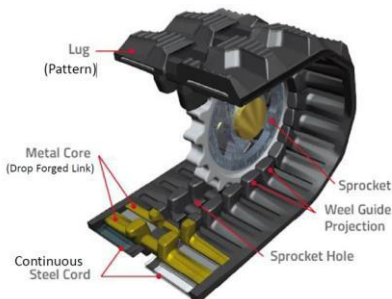

The steel cords and links are coated in a reinforced rubber compound, which also is where you get the different tread patterns for different uses.