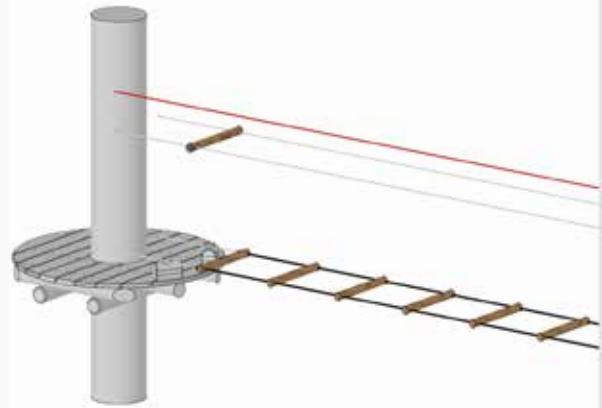

DIFFICULTÉ

DIFFICULTY

Echelle horizontale