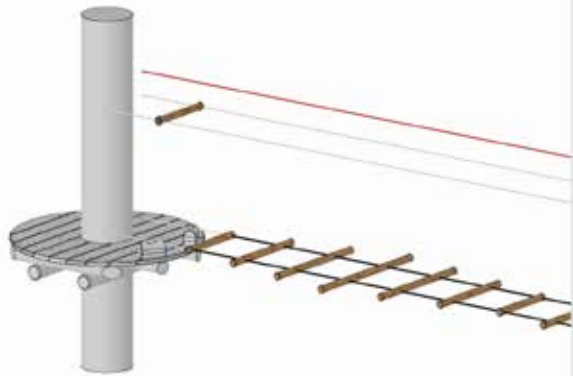

DIFFICULTÉ

DIFFICULTY

**Echelle horizontale
accordéon**