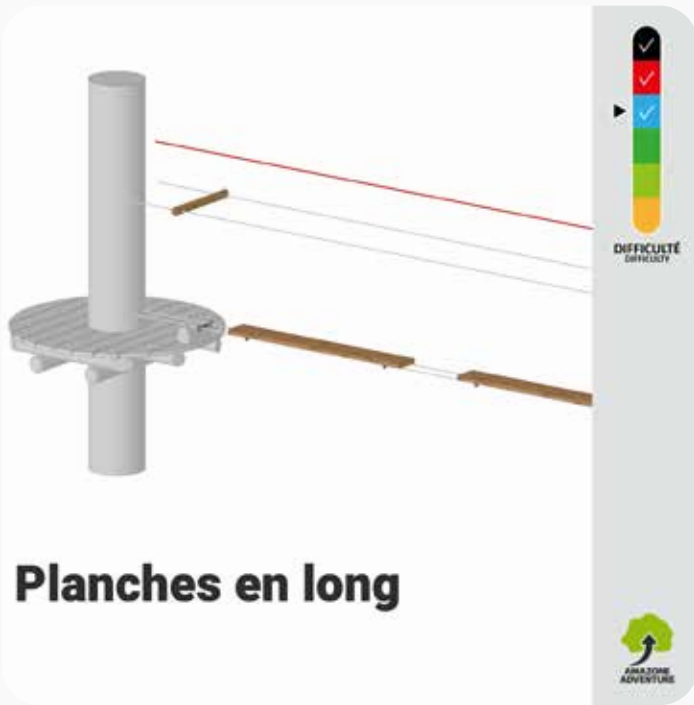

Passerelle

DIFFICULTÉ
DIFFICULTY

kids

AMAZON
ADVENTURE

*Passerelle accordéon

*Dominos

*Troncs bascule

*Passerelle disque

Passerelle disque

A vertical difficulty scale with five colored boxes (black, red, blue, green, orange) and checkmarks. Below it is the text "DIFFICULTÉ DIFFICULTY" and the "kids" logo. At the bottom is the "AMAZONE ADVENTURE" logo.