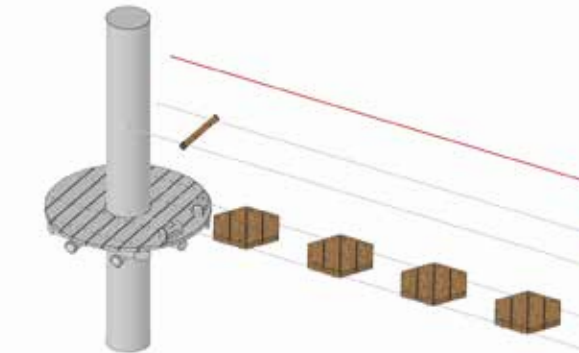

Passerelle disque

A vertical difficulty scale with five colored boxes (black, red, blue, green, orange) and checkmarks. Below it is the text "DIFFICULTÉ DIFFICULTY" and the "kids" logo. At the bottom is the "AMAZONE ADVENTURE" logo.