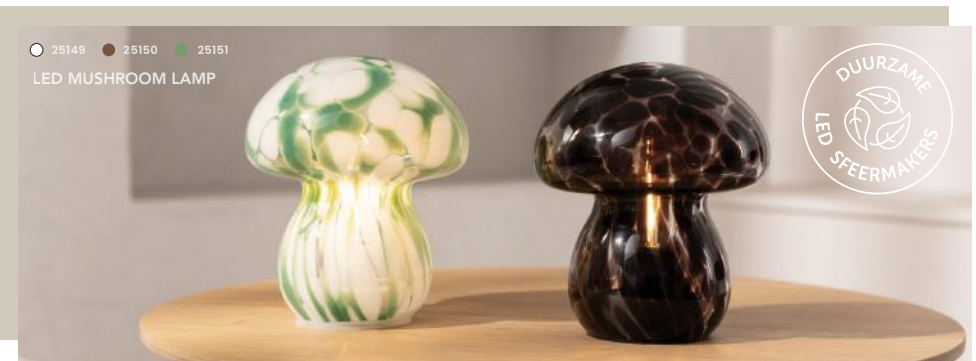

● 25238

LED DINERKAARS RIBBEL /2

● 25227

LED TOUCH LAMP

● 25053

LED STOMPKAARS SMALL

LED STOMPKAARS MEDIUM

LED STOMPKAARS LARGE