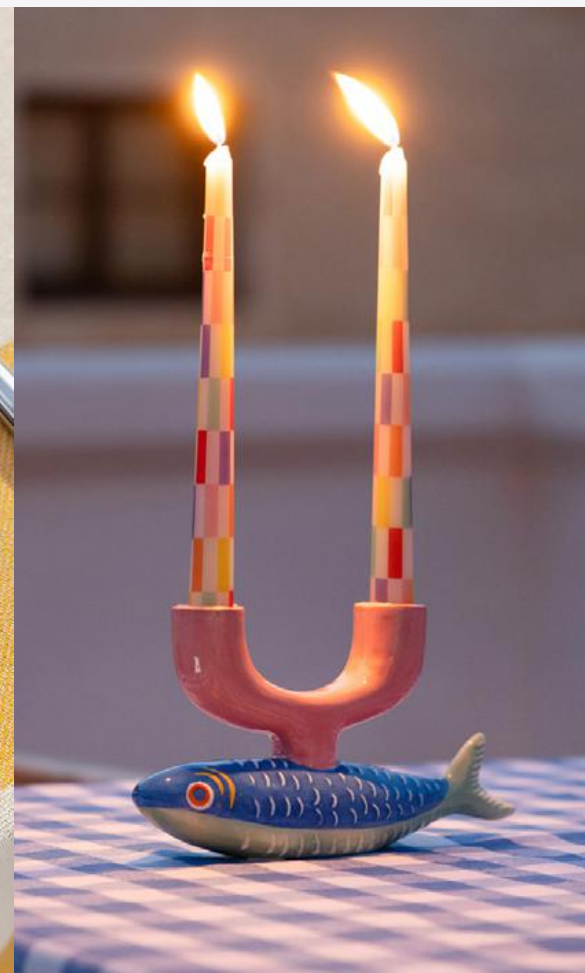

PAPÉRIE
STATIONERY • GIFT • HOME & TABLE

HOMEWARES
RANGE

BON APPETIT TABLETOP

Ideal for relaxed gatherings, sun-drenched BBQs and afternoons playing garden games and grazing on picky bits.

ENAMEL PLATES

Made from **premium grade steel** and **hand-dipped in enamel**, it's fired at high temperatures for a smooth, glossy finish.