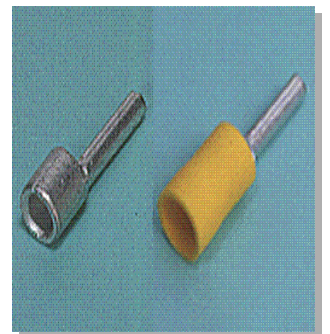

JST

DIN type Solderless Terminals / Splices

DIN terminals/splices Butt splice

[Type]
Butt type

DIN terminals/splices Insulated Disconnect Terminal

[Type]
Quick connection type
Tab-on/in type

DIN terminals/splices Parallel splice

[Type]
Parallel type

DIN terminals/splices Pin terminal Non-insulated /Insulated

[Type]
Pin type

DIN terminals/splices Ring tongue terminal, Insulated

[Type]
Ring terminal
With insulator

DIN terminals/splices Ring tongue terminal, Non-insulated

[Type]
Ring terminal
Non-insulated type

DIN terminals/splices Spade tongue terminal Insulated

[Type]
Spade tongue terminal
With insulator

DIN terminals/splices Spade tongue terminal Non-insulated

[Type]
Spade tongue terminal
Non-insulated type