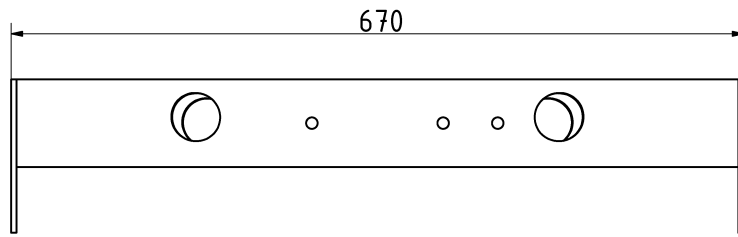

BESTRONG

[bestrongworld](#) [bestrongworld](#) [global.bestrong.com](#) info@bestrong.com