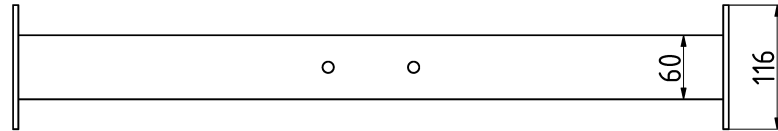

BESTRONG

[bestrongworld](#) [bestrongworld](#) [global.bestrong.com](#) info@bestrong.com