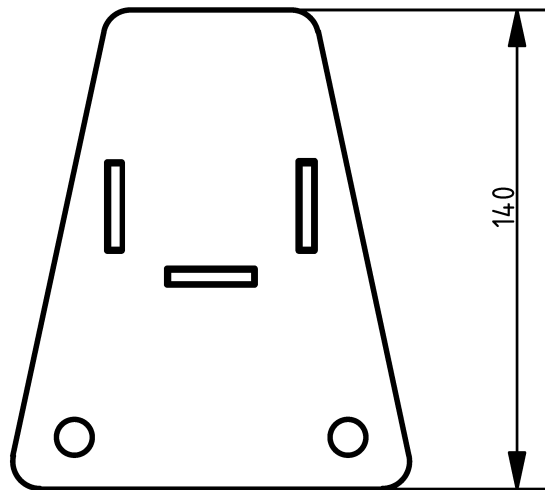

BESTRONG

[bestrongworld](#) [bestrongworld](#) [global.bestrong.com](#) info@bestrong.com