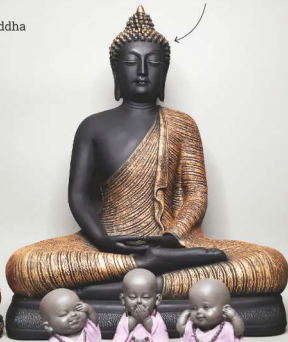

Resin Black & Gold Meditating
Buddha 15 in
₹ 2,300

Resin Black & Green Blessing Buddha
with Glass Work 11 in
₹ 1,250