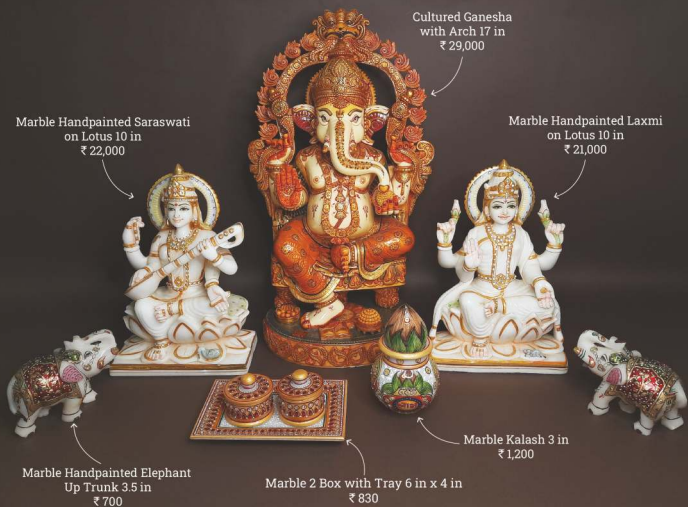

MARBLE & SOFTSTONE