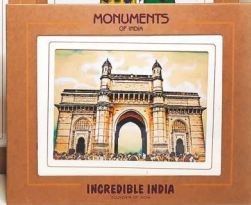

T-Lite Holder
Hanging Hut Gold 6.5 in
MRP: 490/-

FRAMES

Mount Board Classical
Indian Art Print
12 in x 14 in
₹ 800

Mount Board Original
Gond Art Print
10 in x 12 in
₹ 1,800

MADHUBANI

Mount Board Two Colorful
Peacock Print
12 in x 14 in
₹ 800

MONUMENTS
of INDIA

Mount Board
Gateway of India Print
10 in x 12 in
₹ 500

Gopal Krishna Wood Art
Frame 11 in x 13 in
₹ 3,000

Shri Ganesh Wood Art
Frame 5 in x 6 in
₹ 850

Incredible India Wood Art
Frame 10 in x 10 in
₹ 2,250