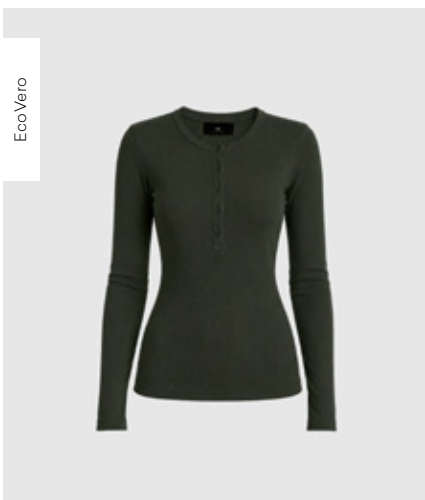

WBLULLU LS HENLEY TEE
Dark Green
63% Cotton, 28% Acrylic, 9% Elastane
RRP 49,99 EUR | WHS 17,85 EUR