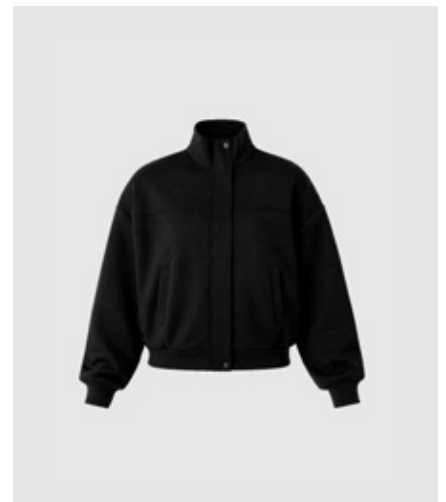

SLMERMAID ZIP JACKET
Black
46% Modal, 44% Polyester, 10% Elastane
RRP 89,99 EUR | WHS 32,14 EUR