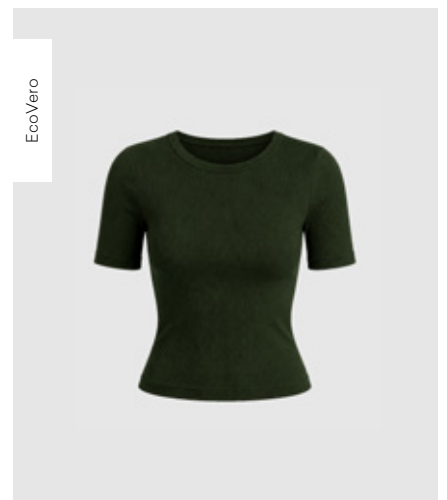

WBLULLU SS TEE
Dark Green

63% Cotton, 28% Acrylic, 9% Elastane
RRP 39,99 EUR | WHS 14,28 EUR