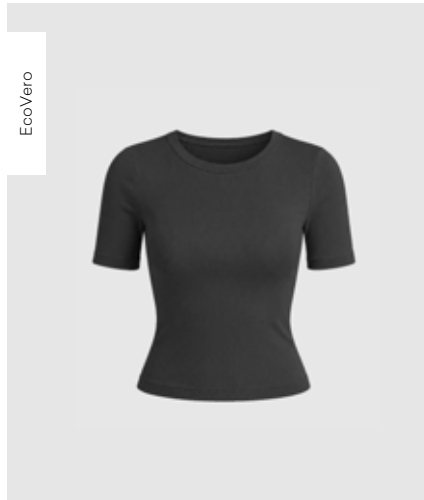

EcoVero

WBLLULLU SS TEE  
Chocolate | White Stripe

63% Cotton, 28% Acrylic, 9% Elastane  
RRP 39,99 EUR | WHS 14,28 EUR

WBLULLU SS TEE  
Midnight Blue | White Stripe  
63% Cotton, 28% Acrylic, 9% Elastane  
RRP 39,99 EUR | WHS 14,28 EUR