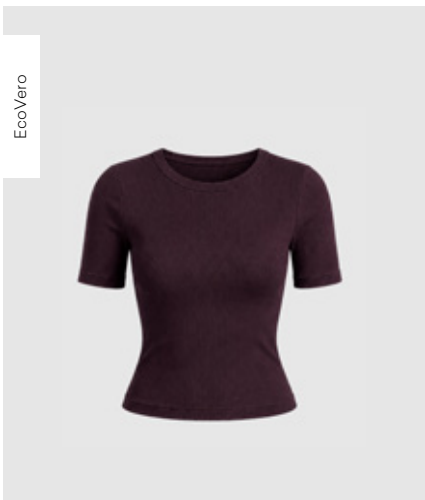

WBLULLU SS TEE
Dark Aubergine
63% Cotton, 28% Acrylic, 9% Elastane
RRP 39,99 EUR | WHS 14,28 EUR