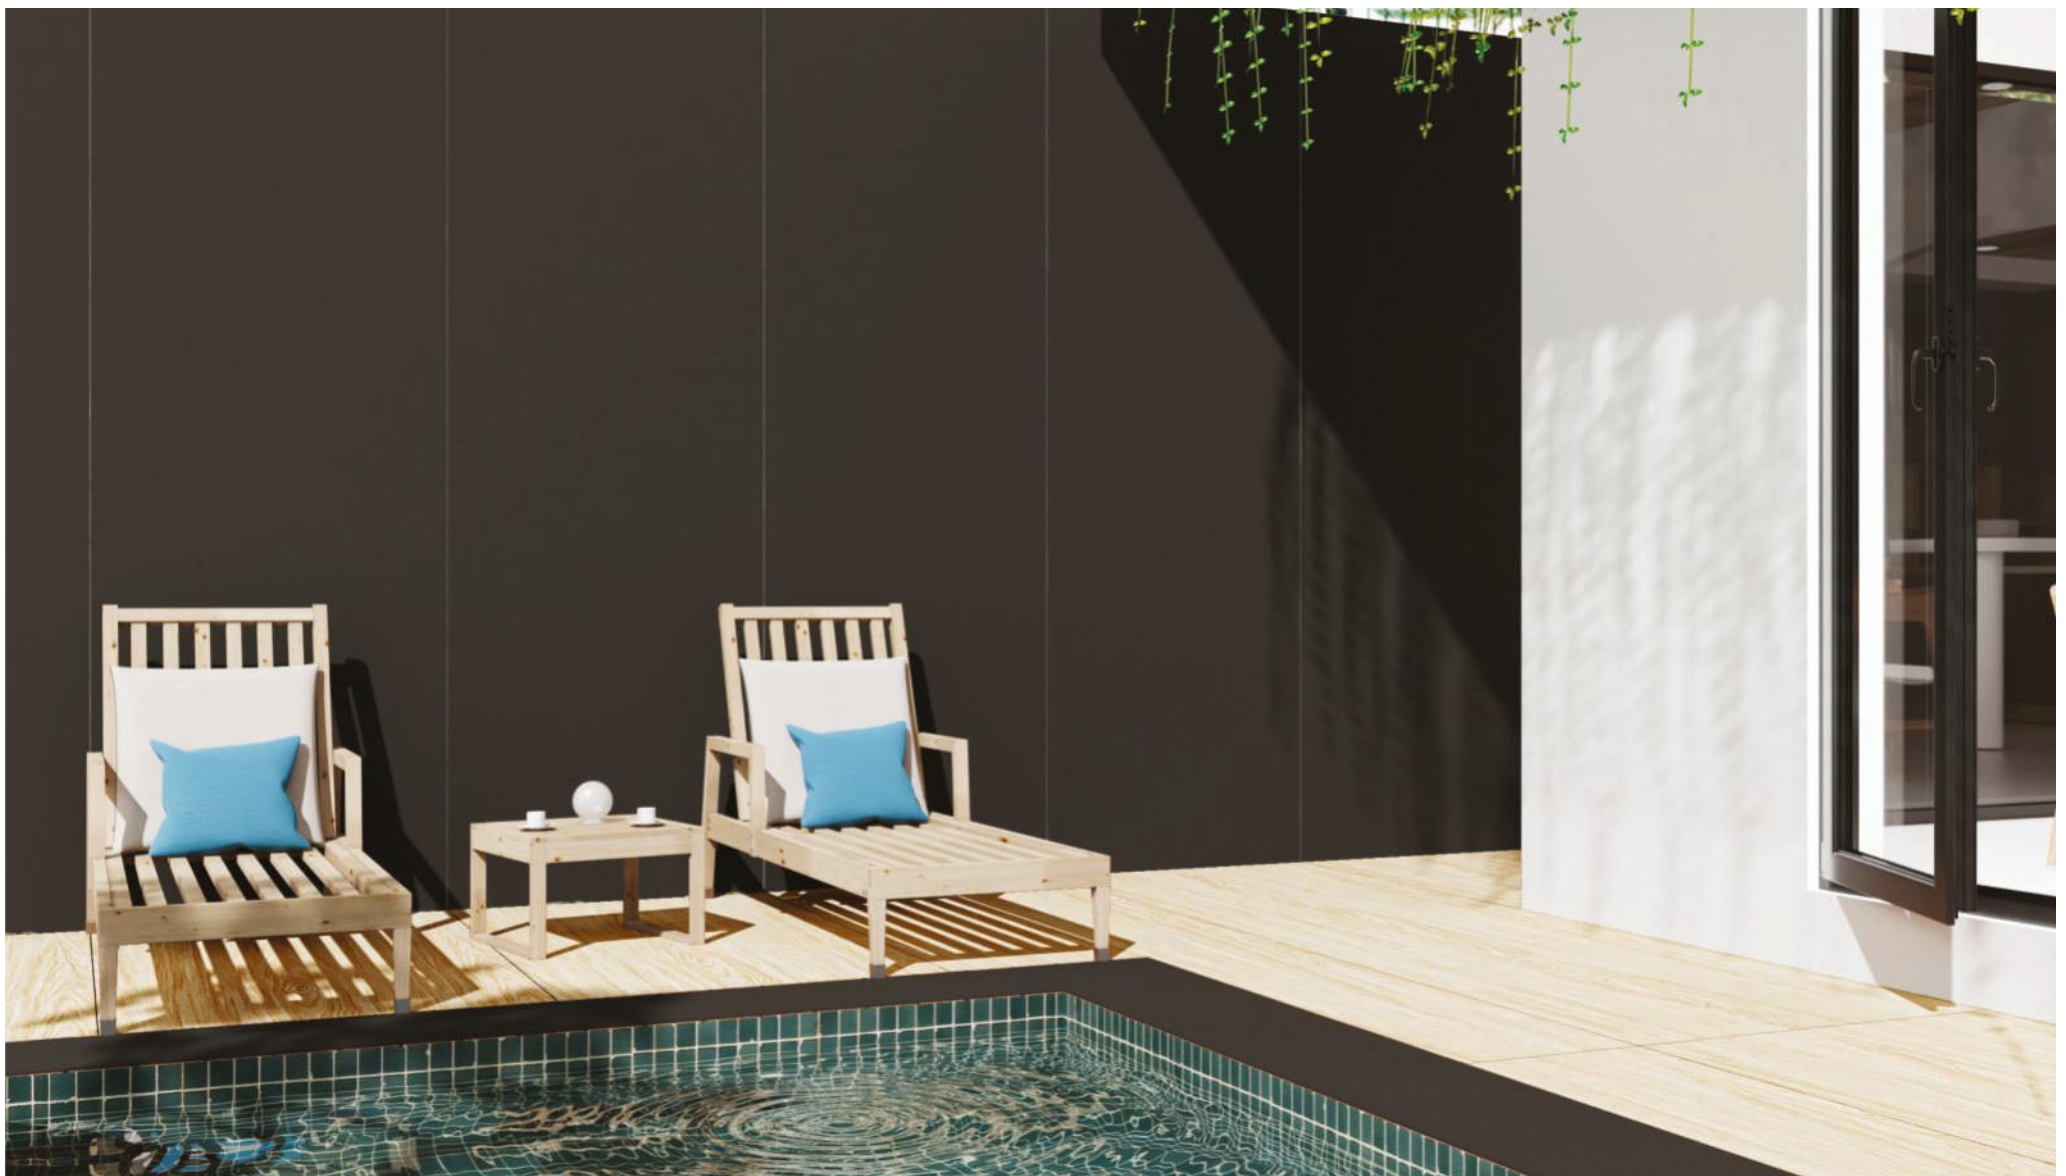

AVAILABLE SIZES

800x2400x15mm

800x3000x15mm

Surface

FULL BODY