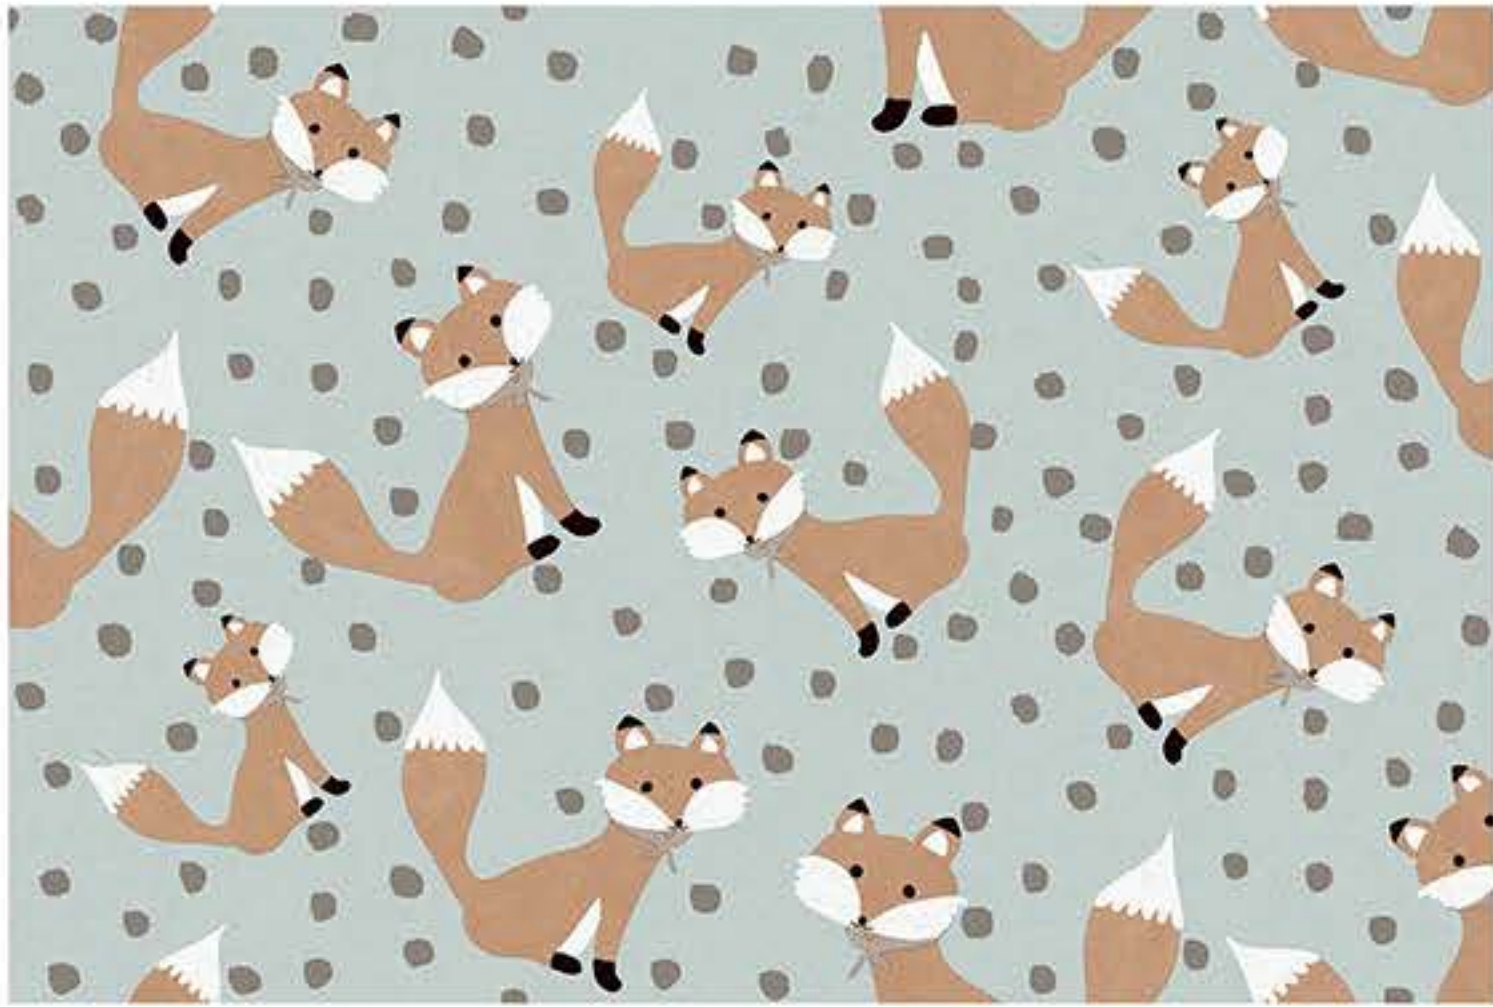

TECHNICAL COMPOSITION

TNT - Paper

DESIGN WIDTH

53 cm - 20,86 inches

DESIGN REPEAT

offset match 53 cm - 20,86 inches

Volpi 17116

Volpi 17117