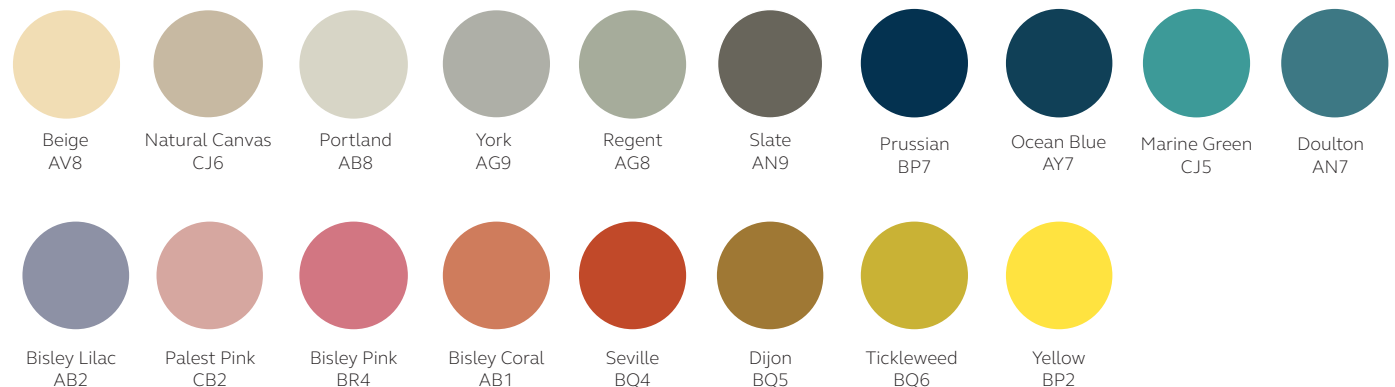

Palette one

Palette two

5% surcharge applies.

Wood finish options:

Palette one

Palette two

10% surcharge applies.

Antique Rose
200
U325 ST9

Stone Green
047
U665 ST9

Dark Brown
059
U818 ST9

Sand Yellow
056
U125 ST9

Natural
Kendal Oak
018
H3170 ST12

Lincoln
Walnut
998
H1714 ST19

Grey Beige
Spree
796
H1357 ST10

Sevilla Ash
060
H1223 ST19

Parona
Walnut
036
H1715 ST12