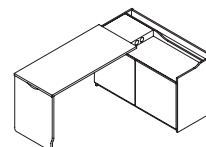

554mm (21.8") deep.

800mm (31.5") wide.

Hideaway Swing Desk

230mm (9.1") deep.

1240mm (48.8") wide.

Left hand and right hand Hideaway Swing desk options are available.

See drawings below for handing orientation.

Left hand

Right hand

Hideaway Wall Desk

H: 400mm (15.7") W: 800mm (31.5") D: 230mm (9.1")

Product Code	Description
HIS0804UK	Wall mounted desk with perforated steel back panel, light and USB

Desk surface dimensions when open = W:760mm (29.9")
D: 590mm (23.2")

HIS0804UK

Compatible with the Mosaic hanging accessory pack.

Hideaway Swing Desk

H: 743mm (29.3") W: 1240mm (48.8") D: 554mm (21.8")

Product Code	Description
HID1255LNP	Hideaway Swing Desk Left hand with no power
HID1255RNP	Hideaway Swing Desk Right hand with no power

Desk surface dimensions when open =
Internal Desk = W: 750mm (29.5")
D: 414mm (16.3")
External Desk = W: 1240mm (48.8")
D: 554mm (21.8")

HID1255LNP

Specification Notes

Hideaway Wall and Desk

Locking options