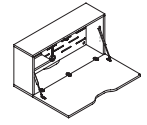

554mm (21.8") deep.

800mm (31.5") wide.

Hideaway Swing Desk

230mm (9.1") deep.

1240mm (48.8") wide.

Left hand and right hand Hideaway Swing desk options are available.

See drawings below for handing orientation.

Left hand

Right hand

Hideaway Wall Desk

H: 400mm (15.7") W: 800mm (31.5") D: 230mm (9.1")

Product Code	Description
HIS0804UK	Wall mounted desk with perforated steel back panel, light and USB

Desk surface dimensions when open = W:760mm (29.9")
D: 590mm (23.2")

HIS0804UK

Compatible with the Mosaic hanging accessory pack.

Hideaway Swing Desk

H: 743mm (29.3") W: 1240mm (48.8") D: 554mm (21.8")

Product Code	Description
HID1255LNP	Hideaway Swing Desk Left hand with no power
HID1255RNP	Hideaway Swing Desk Right hand with no power

Desk surface dimensions when open =
Internal Desk = W: 750mm (29.5")
D: 414mm (16.3")
External Desk = W: 1240mm (48.8")
D: 554mm (21.8")

HID1255LNP

Specification Notes

Hideaway Wall and Desk

Locking options