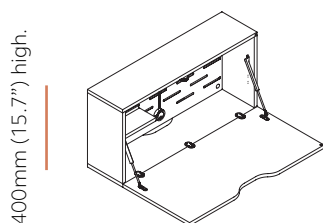

Hideaway Swing Desk

Left- and right-hand versions available.

Includes USB and pin plug charging point.

Push to open doors and drawer.

Back panel cut-out design accommodates skirting boards.

Fabric drawer lining to protect your personal items.

554mm (21.8") deep.

800mm (31.5") wide.

Hideaway Swing Desk

230mm (9.1") deep.

1240mm (48.8") wide.

Left hand and right hand Hideaway Swing desk options are available.

See drawings below for handing orientation.

Left hand

Right hand

Hideaway Wall Desk

H: 400mm (15.7") W: 800mm (31.5") D: 230mm (9.1")

Product Code	Description
HIS0804UK	Wall mounted desk with perforated steel back panel, light and USB

Desk surface dimensions when open = W:760mm (29.9")
D: 590mm (23.2")

Desk surface dimensions when open =
Internal Desk = W: 750mm (29.5")
D: 414mm (16.3")
External Desk = W: 1240mm (48.8")
D: 554mm (21.8")

HID1255LNP

Specification Notes

Hideaway Wall and Desk

Locking options