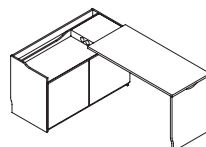

554mm (21.8") deep.

800mm (31.5") wide.

Hideaway Swing Desk

230mm (9.1") deep.

1240mm (48.8") wide.

Left hand and right hand Hideaway Swing desk options are available.

See drawings below for handing orientation.

Left hand

Right hand

Hideaway Wall Desk

H: 400mm (15.7") W: 800mm (31.5") D: 230mm (9.1")

Product Code	Description
HIS0804UK	Wall mounted desk with perforated steel back panel, light and USB

Desk surface dimensions when open = W:760mm (29.9")
D: 590mm (23.2")

HIS0804UK

Compatible with the Mosaic hanging accessory pack.

Hideaway Swing Desk

H: 743mm (29.3") W: 1240mm (48.8") D: 554mm (21.8")

Product Code	Description
HID1255LNP	Hideaway Swing Desk Left hand with no power
HID1255RNP	Hideaway Swing Desk Right hand with no power

Desk surface dimensions when open =
Internal Desk = W: 750mm (29.5")
D: 414mm (16.3")
External Desk = W: 1240mm (48.8")
D: 554mm (21.8")

HID1255LNP

Specification Notes

Hideaway Wall and Desk

Locking options