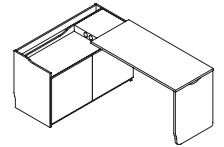

Left hand

Right hand

Hideaway Wall Desk

H: 400mm (15.7") W: 800mm (31.5") D: 230mm (9.1")

Product Code	Description
HIS0804UK	Wall mounted desk with perforated steel back panel, light and USB

Desk surface dimensions when open = W:760mm (29.9")
D: 590mm (23.2")

HIS0804UK

Compatible with the Mosaic hanging accessory pack.

Hideaway Swing Desk

H: 743mm (29.3") W: 1240mm (48.8") D: 554mm (21.8")

Product Code	Description
HID1255LNP	Hideaway Swing Desk Left hand with no power
HID1255RNP	Hideaway Swing Desk Right hand with no power

Desk surface dimensions when open =
Internal Desk = W: 750mm (29.5")
D: 414mm (16.3")
External Desk = W: 1240mm (48.8")
D: 554mm (21.8")

HID1255LNP

Specification Notes

Hideaway Wall and Desk

Locking options