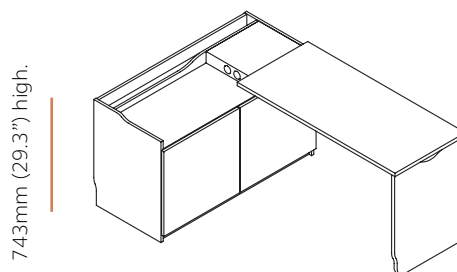

Hideaway Swing Desk

Left- and right-hand versions available.

Includes USB and pin plug charging point.

Push to open doors and drawer.

Back panel cut-out design accommodates skirting boards.

Fabric drawer lining to protect your personal items.

554mm (21.8") deep.

800mm (31.5") wide.

Hideaway Swing Desk

230mm (9.1") deep.

1240mm (48.8") wide.

Left hand and right hand Hideaway Swing desk options are available.

See drawings below for handing orientation.

Left hand

Right hand

Hideaway Wall Desk

H: 400mm (15.7") W: 800mm (31.5") D: 230mm (9.1")

Product Code	Description
HIS0804UK	Wall mounted desk with perforated steel back panel, light and USB

Desk surface dimensions when open = W:760mm (29.9")
D: 590mm (23.2")

Desk surface dimensions when open =
Internal Desk = W: 750mm (29.5")
D: 414mm (16.3")
External Desk = W: 1240mm (48.8")
D: 554mm (21.8")

HID1255LNP

Specification Notes

Hideaway Wall and Desk

Locking options