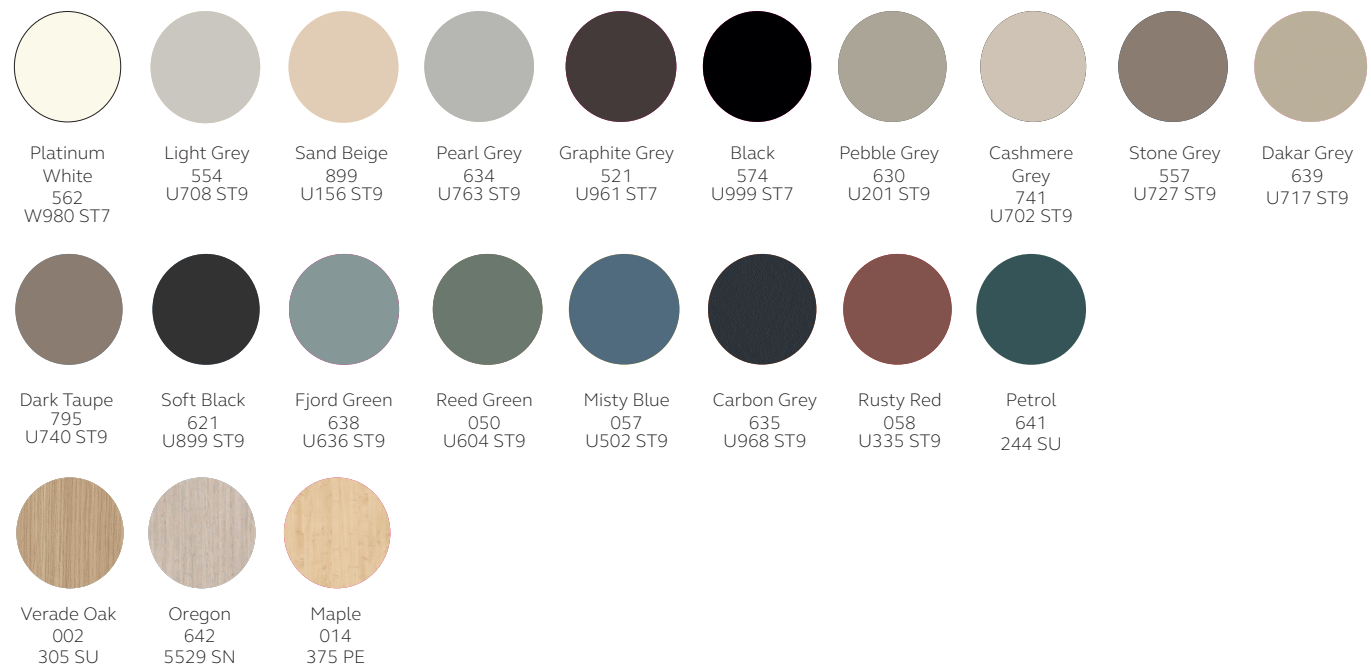

Palette one

Palette two

5% surcharge applies.

Wood finish options:

Palette one

Palette two

10% surcharge applies.

Antique Rose
200
U325 ST9

Stone Green
047
U665 ST9

Dark Brown
059
U818 ST9

Sand Yellow
056
U125 ST9

Natural
Kendal Oak
018
H3170 ST12

Lincoln
Walnut
998
H1714 ST19

Grey Beige
Spree
796
H1357 ST10

Sevilla Ash
060
H1223 ST19

Parona
Walnut
036
H1715 ST12

Anthracite Finesline
Metallic
032
H3190 ST19

Shorewood
529
H3090 ST22

Palette three

20% surcharge applies.

White
Halifax Oak
751
H1176 ST37

Brown
Orleans Oak
061
H1379 ST36

Marone
Casella Oak
062
H1369 ST40