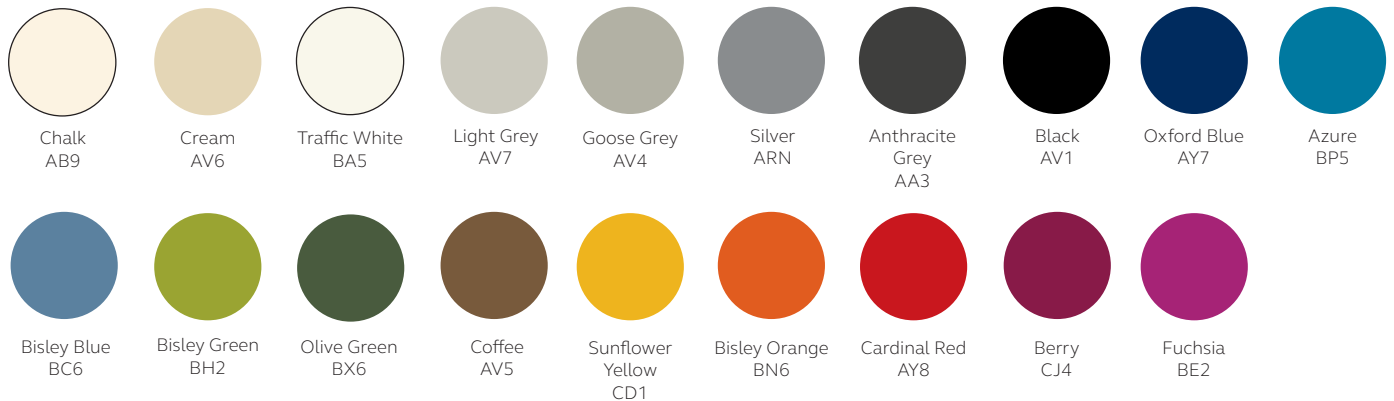

Specification Notes

Hideaway Wall and Desk

Locking options

There are no locking options available for Hideaway Wall desk.

Finish options:

The Hideaway Wall desk is available in steel finishes and our wood finishes, The Hideaway Desk is also available in our wood finishes.

Palette one