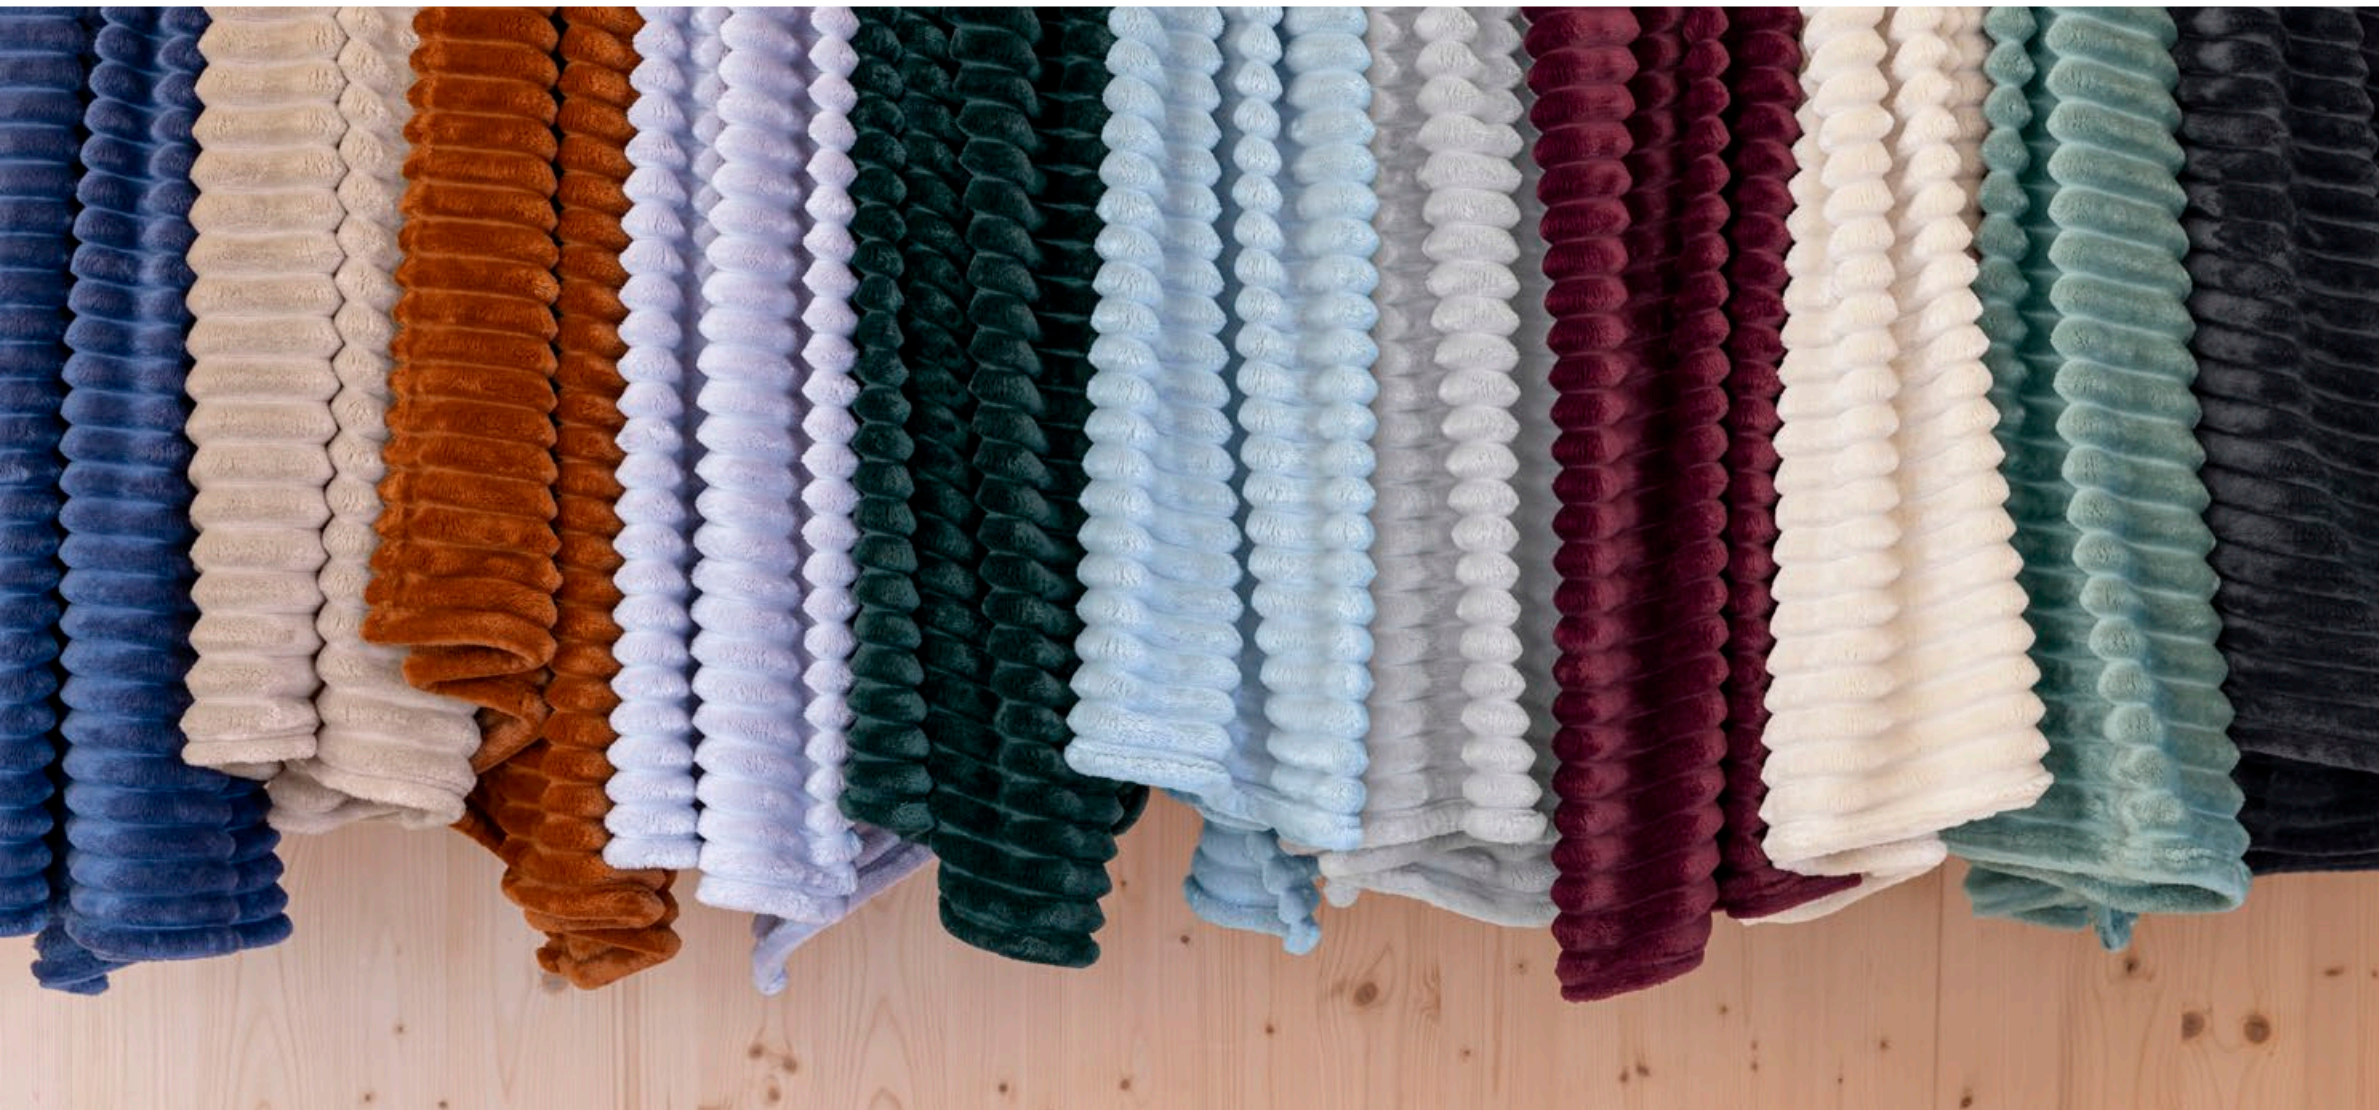

table of contents

DECO TEXTILES 4

FLANNEL PLAIDS
STONWASH CUSHIONS
VELVET CUSHIONS

BED TEXTILES 8

PRINTS
SATIN STRIPE
WASHED COTTON
QUILTS
PILLOWS
MATTRESS PROTECTORS

TABLE TEXTILES 15

TOOBOX
SKINNY
SOGO
UNILINE
PRASEL
GREASBI
DAMAST
KELY

BATH TEXTILES 20

AUDE