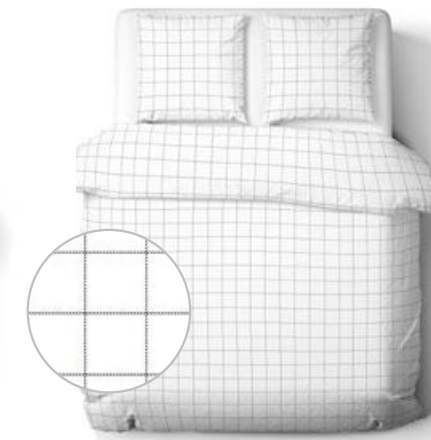

OSLO POS black