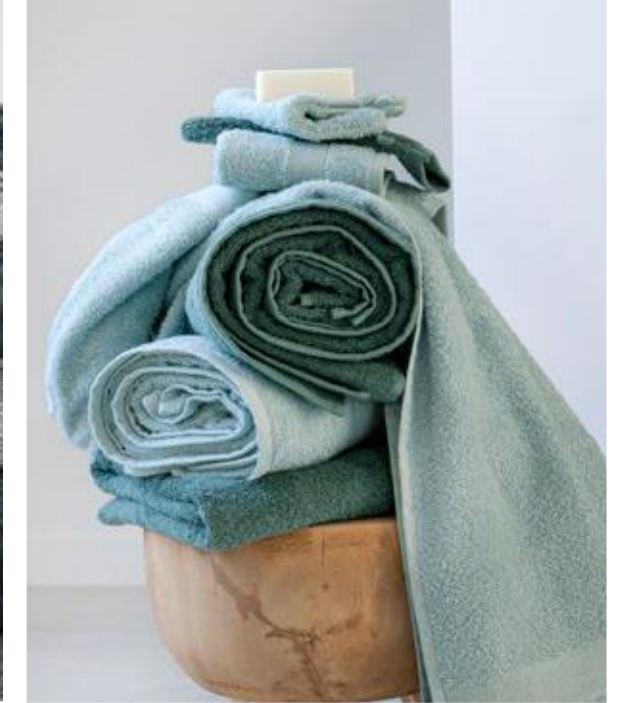

100% cotton

Available sizes

15 x 21 cm
(Set of 3)

30 x 50 cm
(Set of 2)
50 x 100 cm
70 x 140 cm
100 x 150 cm

BATH collection