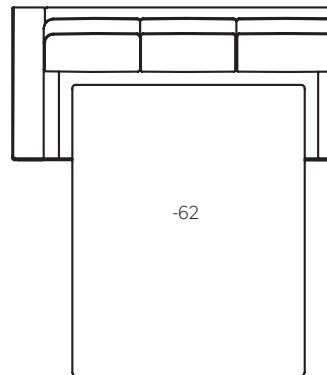

LAF Sleeper Sofa
XXXX-62

80 - 84.5" w x 40" d x 38.5" h

Schematics above are based on the English Arm with box border back and 3 over 3 cushion configurations. Frame dimensions are same for all seat and back pillow combinations.