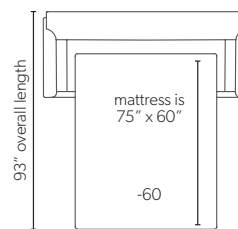

Swivel Chair and Swivel Glider are available with 8" skirt or base to floor

----50 Sofa

----56 Grande Sofa

----60 Queen Sleeper Sofa

----70 Loveseat