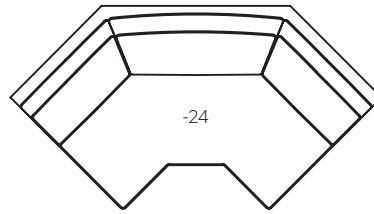

Wedge
XXXX-24

93.25" w x 51.25" d x 38.5" h
Standard with (3) 20" Throw Pillows