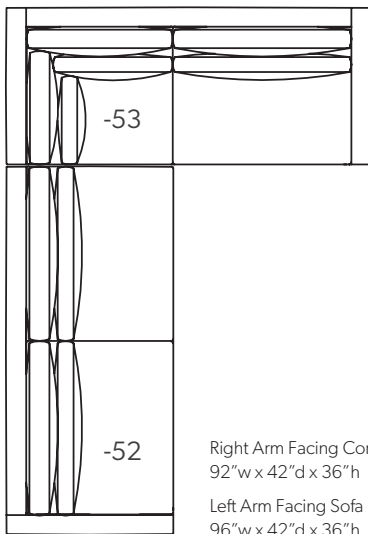

Right Arm Facing Corner Sofa 3003-53
92" w x 42" d x 36" h
Left Arm Facing Sofa 3003-52
96" w x 42" d x 36" h