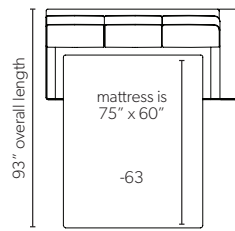

-----63 RAF Sleeper Sofa