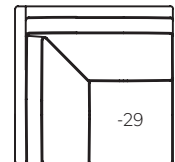

Skirted Swivel Chair  
XXXS-31  
31.5"-40.5"w x 40"d x 38.5"h  
Available with 8" skirt or base to floor

Armless Lounge Chair  
XXXX-78  
25"w x 40"d x 38.5"h

Ottoman  
XXXX-20  
26"w x 21"d x 17"h

Corner Chair  
XXXX-29  
40"w x 40"d x 38.5"h  
Standard with (1) 20" Throw Pillow