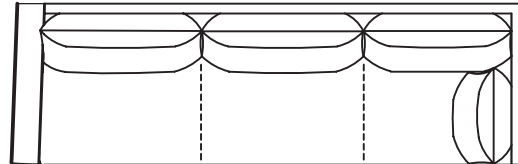

Left Arm Facing Corner Sofa
128.25"w x 40.25"d x 35"h
6329-54; Four Backs over Three Seats
6339-54; Four Backs over One Seat