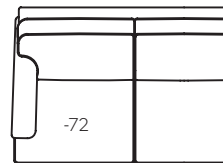

LAF Loveseat
XXXX-72
55"-59.5"w x 40"d x 38.5"h
Standard with (1) 20" Throw Pillow