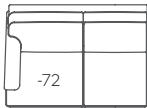

-----72 LAF Loveseat