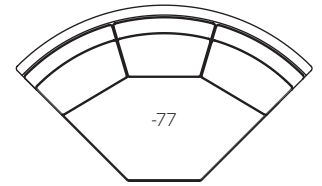

Curved Corner
XXXX-77

74.25" w x 44" d x 38.5" h
Standard with (2) 20" Throw Pillows

Please note, the -36 only pairs with the -63 and the -37 only pairs with the -62. (Sleeper sectionals are not compatible with other sectional configurations)