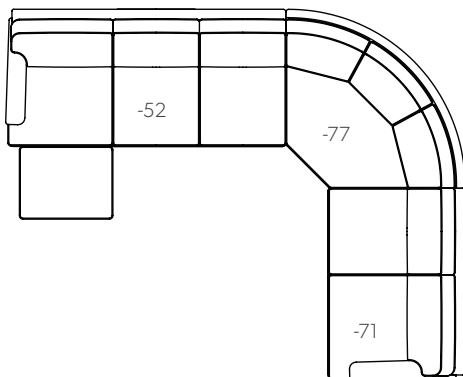

RAF Corner Sofa for Sleeper  
XXXX-37

94 - 99.5" w x 40" d x 38.5" h

RAF Sleeper Sofa  
XXXX-63

80 - 84.5" w x 40" d x 38.5" h

LAF Sleeper Sofa  
XXXX-62

80 - 84.5" w x 40" d x 38.5" h

Schematics above are based on the English Arm with box border back and 3 over 3 cushion configurations. Frame dimensions are same for all seat and back pillow combinations.