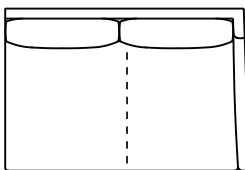

RIGHT ARM LOVESEAT 61.25" w x 38.5" d x 41" h | Standard with (2) 18" x 18" throw pillows

	TWO BACKS OVER ONE SEAT	
	Knife-Edge Back	Boxed Back
Skirted	2973-71	2975-71
Tapered Leg	2974-71	2976-71

	TWO BACKS OVER TWO SEATS	
	Knife-Edge Back	Boxed Back
	2993-71	2995-71
	2994-71	2996-71