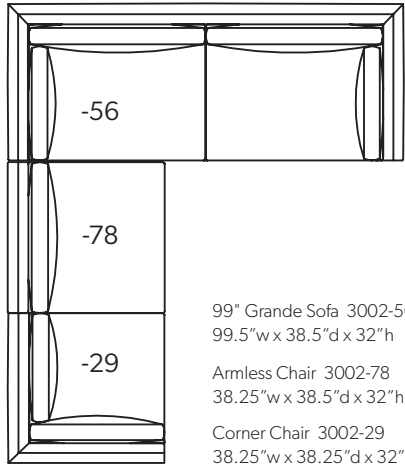

Corner Chair  
3002-29  
38.25" w x 38.25" d x 32" h

Bumper Ottoman  
3002-20  
39" w x 39" d x 19" h

Right Arm Facing Sofa; Two Backs over Two Seats  
3002-51  
95.5" w x 38.5" d x 32" h

Left Arm Facing Sofa; Two Backs over Two Seats  
3002-52  
95.5" w x 38.5" d x 32" h