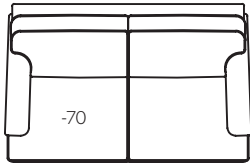

Loveseat
XXXX-70
60"-70"w x 40"d x 38.5"h
Standard with (2) 20" Throw Pillows