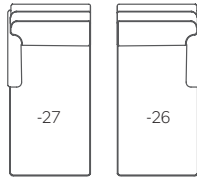

-----27 LAF Chaise & -----26 RAF Chaise