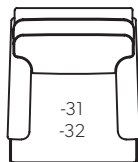

Skirted Swivel Chair
XXXS-31
31.5"-40.5"w x 40"d x 38.5"h
Available with 8" skirt or base to floor