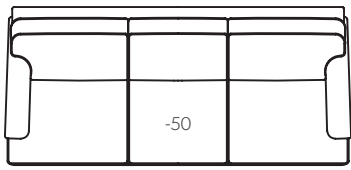

HAVEN RESERVE | FRAME OPTIONS

Sofa
XXXX-50
85"-94"w x 40"d x 38.5"h