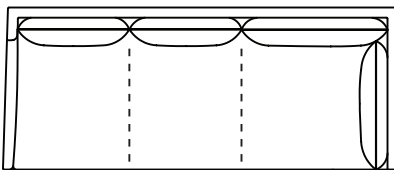

LEFT ARM CORNER SOFA 99" w x 38.5" d x 41" h | Standard with (3) 18" x 18" throw pillows

	FOUR BACKS OVER ONE SEAT	
	Knife-Edge Back	Boxed Back
Skirted	2973-54	2975-54
Tapered Leg	2974-54	2976-54

	FOUR BACKS OVER THREE SEATS	
	Knife-Edge Back	Boxed Back
	2993-54	2995-54
	2994-54	2996-54