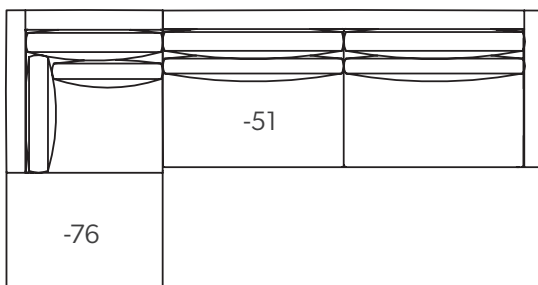

Right Arm Facing Sofa 3003-51
96" w x 42" d x 36" h
Left Arm Facing Chaise 3003-76
41" w x 72" d x 36" h