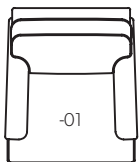

Lounge Chair
XXXX-01
31.5"-40.5"w x 40"d x 38.5"h