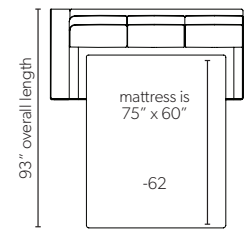

-----62 LAF Sleeper Sofa

OVERALL WIDTHS

	STYLE	Slope Arm (L) Track Arm (T)	English Arm (E) Bridgewater Arm (B) Parisian Arm (N)	Panel Arm (P) Sock Arm (S) Wide Track Arm (R) Wide Slope Arm (W)	Key Arm (K)	DEPTH	HEIGHT	INSIDE WIDTH	SEAT DEPTH	SEAT HEIGHT	ARM HEIGHT	THROW PILLOWS
24	Wedge	93.25	93.25	93.25	93.25	51.25	38.5	69.5	21	19	0	(3) 20 x 20
26	RAF Chaise	31.5	33.5	36.5	37	38.5	38.5	27.5	50	19	26	(1) 20 x 20
27	LAF Chaise	31.5	33.5	36.5	37	38.5	38.5	27.5	50	19	26	(1) 20 x 20
29	Corner Chair	40	40	40	40	40	38.5	21	21	19	0	(1) 20 x 20
51	RAF Sofa	80	81	84	84.5	40	38.5	75	21	19	26	(1) 20 x 20
52	LAF Sofa	80	81	84	84.5	40	38.5	75	21	19	26	(1) 20 x 20
53	RAF Corner Sofa	94	96	99	99.5	40	38.5	71	21	19	26	(3) 20 x 20
54	LAF Corner Sofa	94	96	99	99.5	40	38.5	71	21	19	26	(3) 20 x 20
71	RAF Loveseat	55	56	59	59.5	40	38.5	50	21	19	26	(1) 20 x 20
72	LAF Loveseat	55	56	59	59.5	40	38.5	50	21	19	26	(1) 20 x 20
77	Curved Wedge	74.25	74.25	74.25	74.25	40	38.5	50.5	21	19	0	(2) 20 x 20
78	Armless Lounge	25	25	25	25	40	38.5	0	21	19	0	N/A
79	Armless Loveseat	50	50	50	50	40	38.5	0	21	19	0	N/A

Please note, the -36 only pairs with the -63 and the -37 only pairs with the -62.

36	LAF Corner Sofa for Sleeper	94	96	99	99.5	40	38.5	71	21	19	26	(3) 20 x 20
63	RAF Sleeper Sofa	80	81	84	84.5	40	38.5	75	21	19	26	(1) 20 x 20
37	RAF Corner Sofa for Sleeper	94	96	99	99.5	40	38.5	71	21	19	26	(3) 20 x 20
62	LAF Sleeper Sofa	80	81	84	84.5	40	38.5	75	21	19	26	(1) 20 x 20