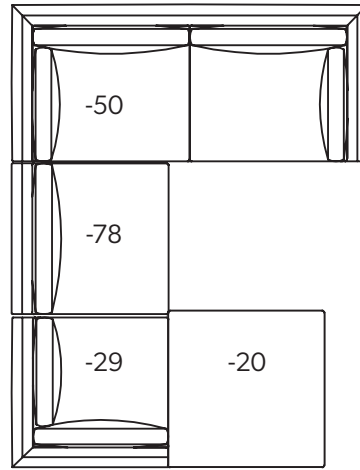

89" Sofa 3002-50
89.5" w x 38.5" d x 32" h
Armless Chair 3002-78
38.25" w x 38.5" d x 32" h
Corner Chair 3002-29
38.25" w x 38.25" d x 32" h
Bumper Ottoman 3002-20
39" w x 39" d x 19" h