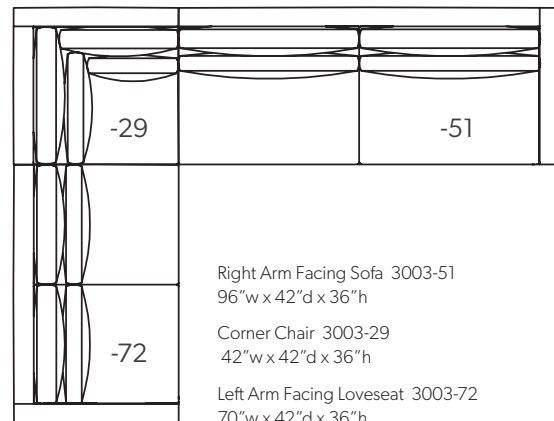

Right Arm Facing Sofa 3003-51
96" w x 42" d x 36" h
Corner Chair 3003-29
42" w x 42" d x 36" h
Left Arm Facing Loveseat 3003-72
70" w x 42" d x 36" h