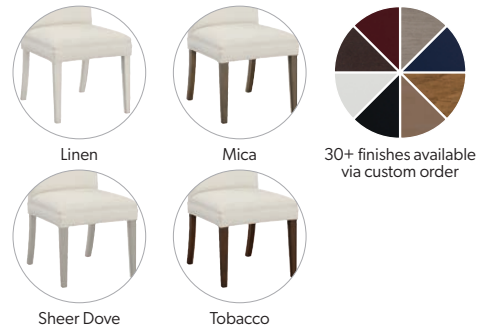

CHOOSE BACK TAILORING

CHOOSE BASE OPTIONS

CHOOSE BACK HEIGHT

CHOOSE STOCKED FINISH OPTIONS