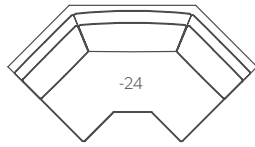

SECTIONAL FRAMES

-----24 Wedge