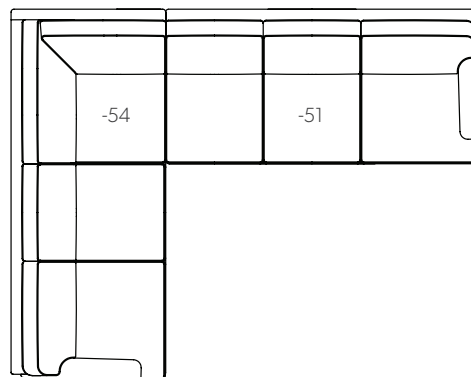

RAF Corner Sofa for Sleeper  
XXXX-37

94 - 99.5" w x 40" d x 38.5" h

RAF Sleeper Sofa  
XXXX-63

80 - 84.5" w x 40" d x 38.5" h

LAF Sleeper Sofa  
XXXX-62

80 - 84.5" w x 40" d x 38.5" h

Schematics above are based on the English Arm with box border back and 3 over 3 cushion configurations. Frame dimensions are same for all seat and back pillow combinations.