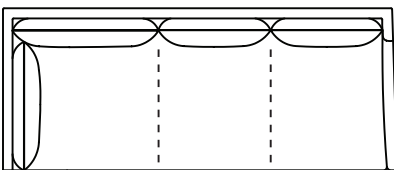

RIGHT ARM CORNER SOFA 99" w x 38.5" d x 41" h | Standard with (3) 18" x 18" throw pillows

	FOUR BACKS OVER ONE SEAT	
	Knife-Edge Back	Boxed Back
Skirted	2973-53	2975-53
Tapered Leg	2974-53	2976-53

	FOUR BACKS OVER THREE SEATS	
	Knife-Edge Back	Boxed Back
	2993-53	2995-53
	2994-53	2996-53