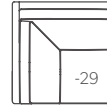

-----29 Corner Chair