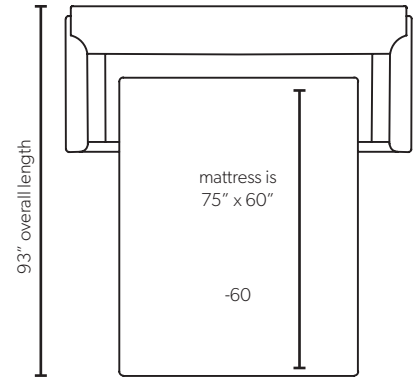

Sleeper Sofa  
XXXX-60  
85"-94"w x 40"d x 38.5"h

Loveseat  
XXXX-70  
60"-70"w x 40"d x 38.5"h  
Standard with (2) 20" Throw Pillows

Armless Loveseat  
XXXX-79  
50"w x 40"d x 38.5"h

LAF Sofa  
XXXX-52  
80"-84.5"w x 40"d x 38.5"h  
Standard with (1) 20" Throw Pillow