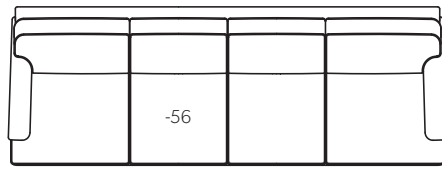

**Frame #**  
 Use the frame # that corresponds to your frame selection. See step 1.

View the Haven Reserve Collection

HAVEN RESERVE | FRAME OPTIONS

Sofa  
XXXX-50  
85"-94"w x 40"d x 38.5"h

Grande Sofa  
XXXX-56  
110"-119"w x 40"d x 38.5"h