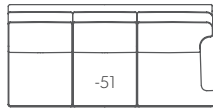

-----51 RAF Sofa