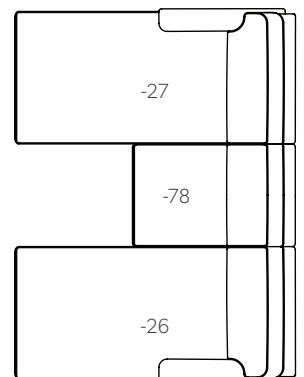

Sectional example configurations are not shown at 1/4 inch scale