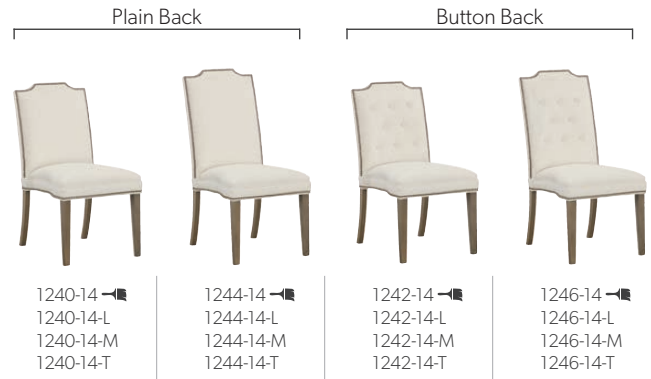

EMPIRE BACK

- Available in fabric or leather (L- prefix).
- Choose from 40+ wood finish options or three stocked finishes.
- Standard with small nailhead trim on inback and base.