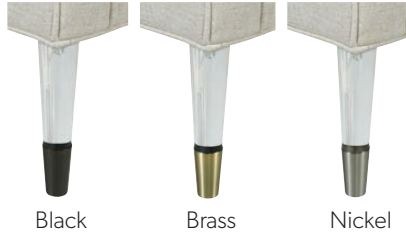

STEP 4: SELECT A BASE

☛ 30+ Wood finish options available for upholstery

Black Brass Nickel

RXXA-XX

Acrylic Leg

leg 8”h | Overall 36.5”w x 36.5”d x 19.25”h

Select Black, Brass or Nickel finish for metal ferrules