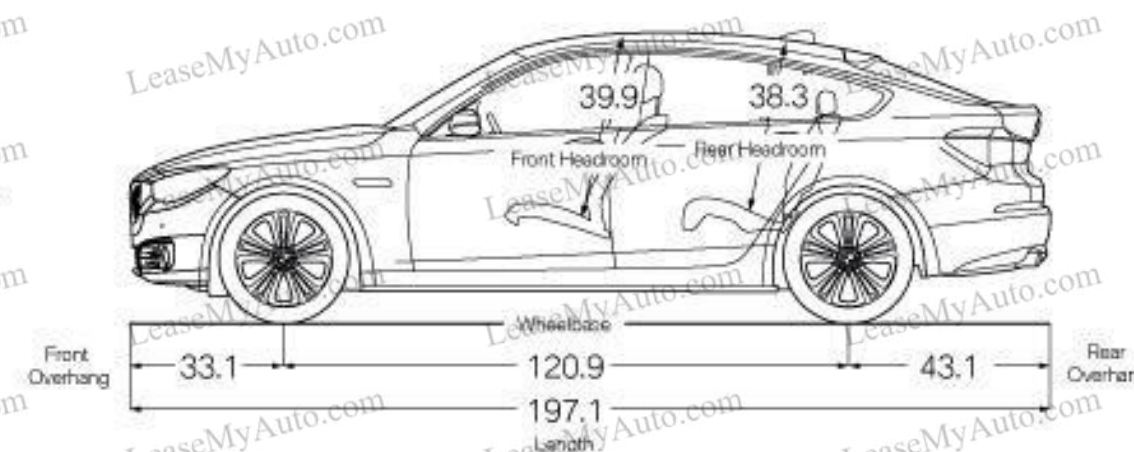

All dimensions in technical drawings are given in inches. Dimensions shown apply to 535i and 535i xDrive Gran Turismo.

Figures subject to change. Not all packages available in all models. Please visit your BMW Retailer or bmwusa.com for the most up-to-date information.

¹BMW AG preliminary test results. Actual acceleration results may vary, depending on specification of vehicle; road and environmental conditions; testing procedures and driving style. These results should be used for comparison only and verification should not be attempted on public roads. BMW urges you to obey all posted speed laws and always wear safety belts.

Not all features are available on all models. Get the latest information on standard and optional features, packages and technical specifications. Visit bmwusa.com and select the BMW model of your choice.