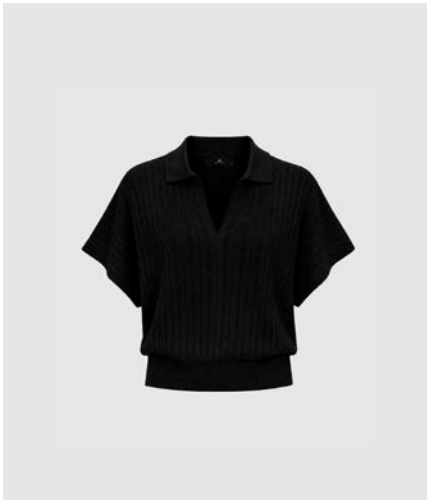

WBLRUTH SS V-NECK TEE
Black
100% Cotton
RRP 1.099,99 SEK | WHS 392,85 SEK