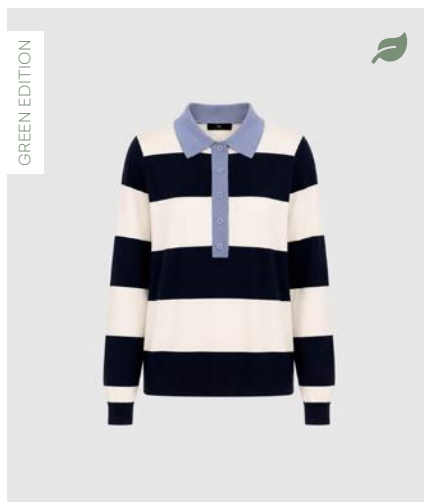

WBLMAGGIE BATSLEEVE PULLOVER
Cloud Stripe
84% Viscose, 16% Polyamide
RRP 599,99 SEK | WHS 214,28 SEK

WBLMAGGIE BATSLEEVE PULLOVER
Taupe Stripe
84% Viscose, 16% Polyamide
RRP 599,99 SEK | WHS 214,28 SEK