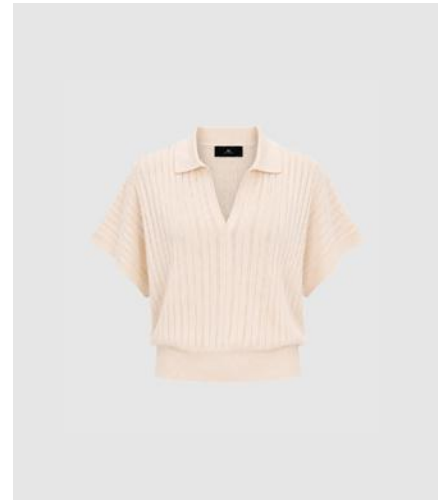

WBLRUTH SS V-NECK TEE
Off White
100% Cotton
RRP 1.099,99 SEK | WHS 392,85 SEK