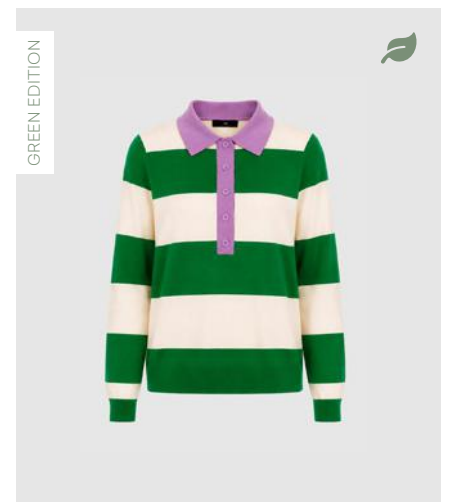

WBLMONROE LS SPRING PULLOVER
Ultra Green | White Combi
65% Viscose, 35% Nylon
RRP 1.099,99 SEK | WHS 392,85 SEK