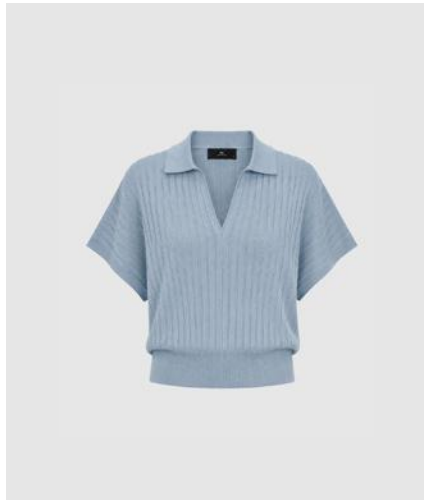

WBLRUTH SS V-NECK TEE
Dove Blue
100% Cotton
RRP 1.099,99 SEK | WHS 392,85 SEK