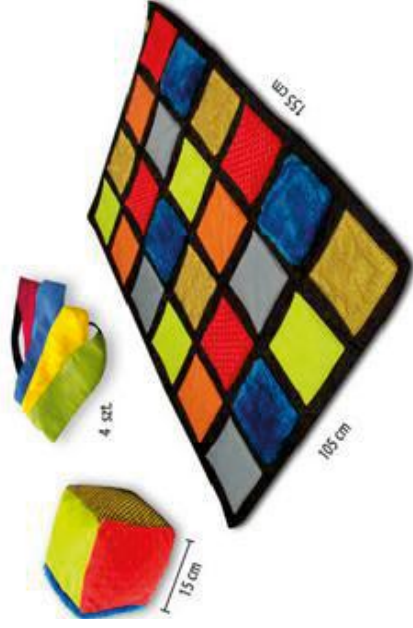

Mata twister | Sensory twister mat

only mat 5902409459784
set 5902409459791

Woreczki sensoryczne 10 szt

Sensory playing beanbags 10 pcs

5902409459586

Chodnik sensoryczny | Sensory rug

6 colors 5902409459623
10 colors 5902409459753