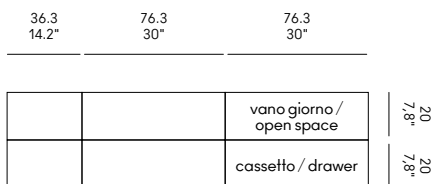

H
3 Ante + Cass / 3 Doors + drawer - SX