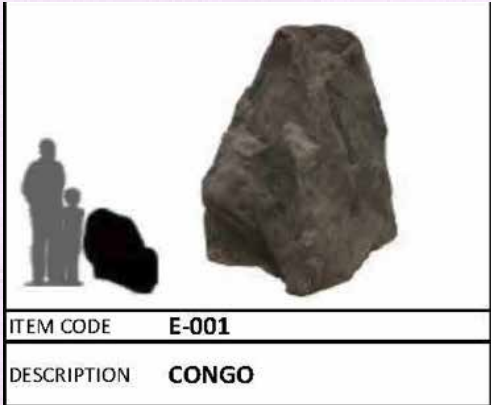

PIRATE THEMING - SERIES 2

PIRATE - ROCK- CONGO
TA-E-001- L 82 X 52 X 105CM - 36.54KG

TA-E- 001
Pirate - ROCK - CONGO
Full colour
L 82 x W 52 x H 105cm - 36.54kg

PIRATE - ROCK- DANUBE
TA-E-002- L 85 X 59 X 33.50CM - 20.63KG

TA-E- 002
Pirate - ROCK - DANUBE
Full colour
L 85 x W 59 x H 33.50cm - 20.63kg