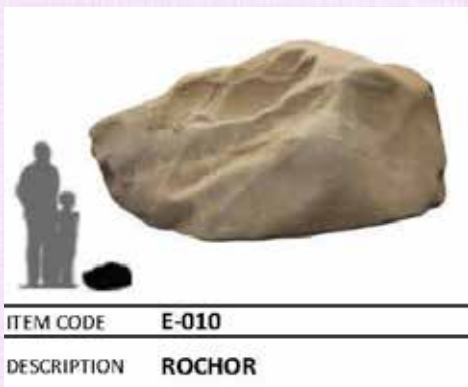

PIRATE - ROCK- MEKONG
TA-E-004- L 79 X 67 X 46CM - 20.63KG

TA-E- 004
Pirate - ROCK - MEKONG
Full colour
L 79 x W 67 x H 46cm - 20.63kg

PIRATE THEMING - SERIES 2

PIRATE - ROCK- YENISEI
TA-E-009- L 95 x 57 x 30cm - 11.64KG

TA-E- 009
Pirate - ROCK - YENISEI
Full colour
L 95 x W 57 x H 30cm - 11.64kg

PIRATE - ROCK- ROCHOR
TA-E-010- L 60 x W 40 x H 30cm - 5.45kg

TA-E- 010
Pirate - ROCK - ROCHOR
Full colour
L 60 x W 40 x H 30cm - 5.45kg