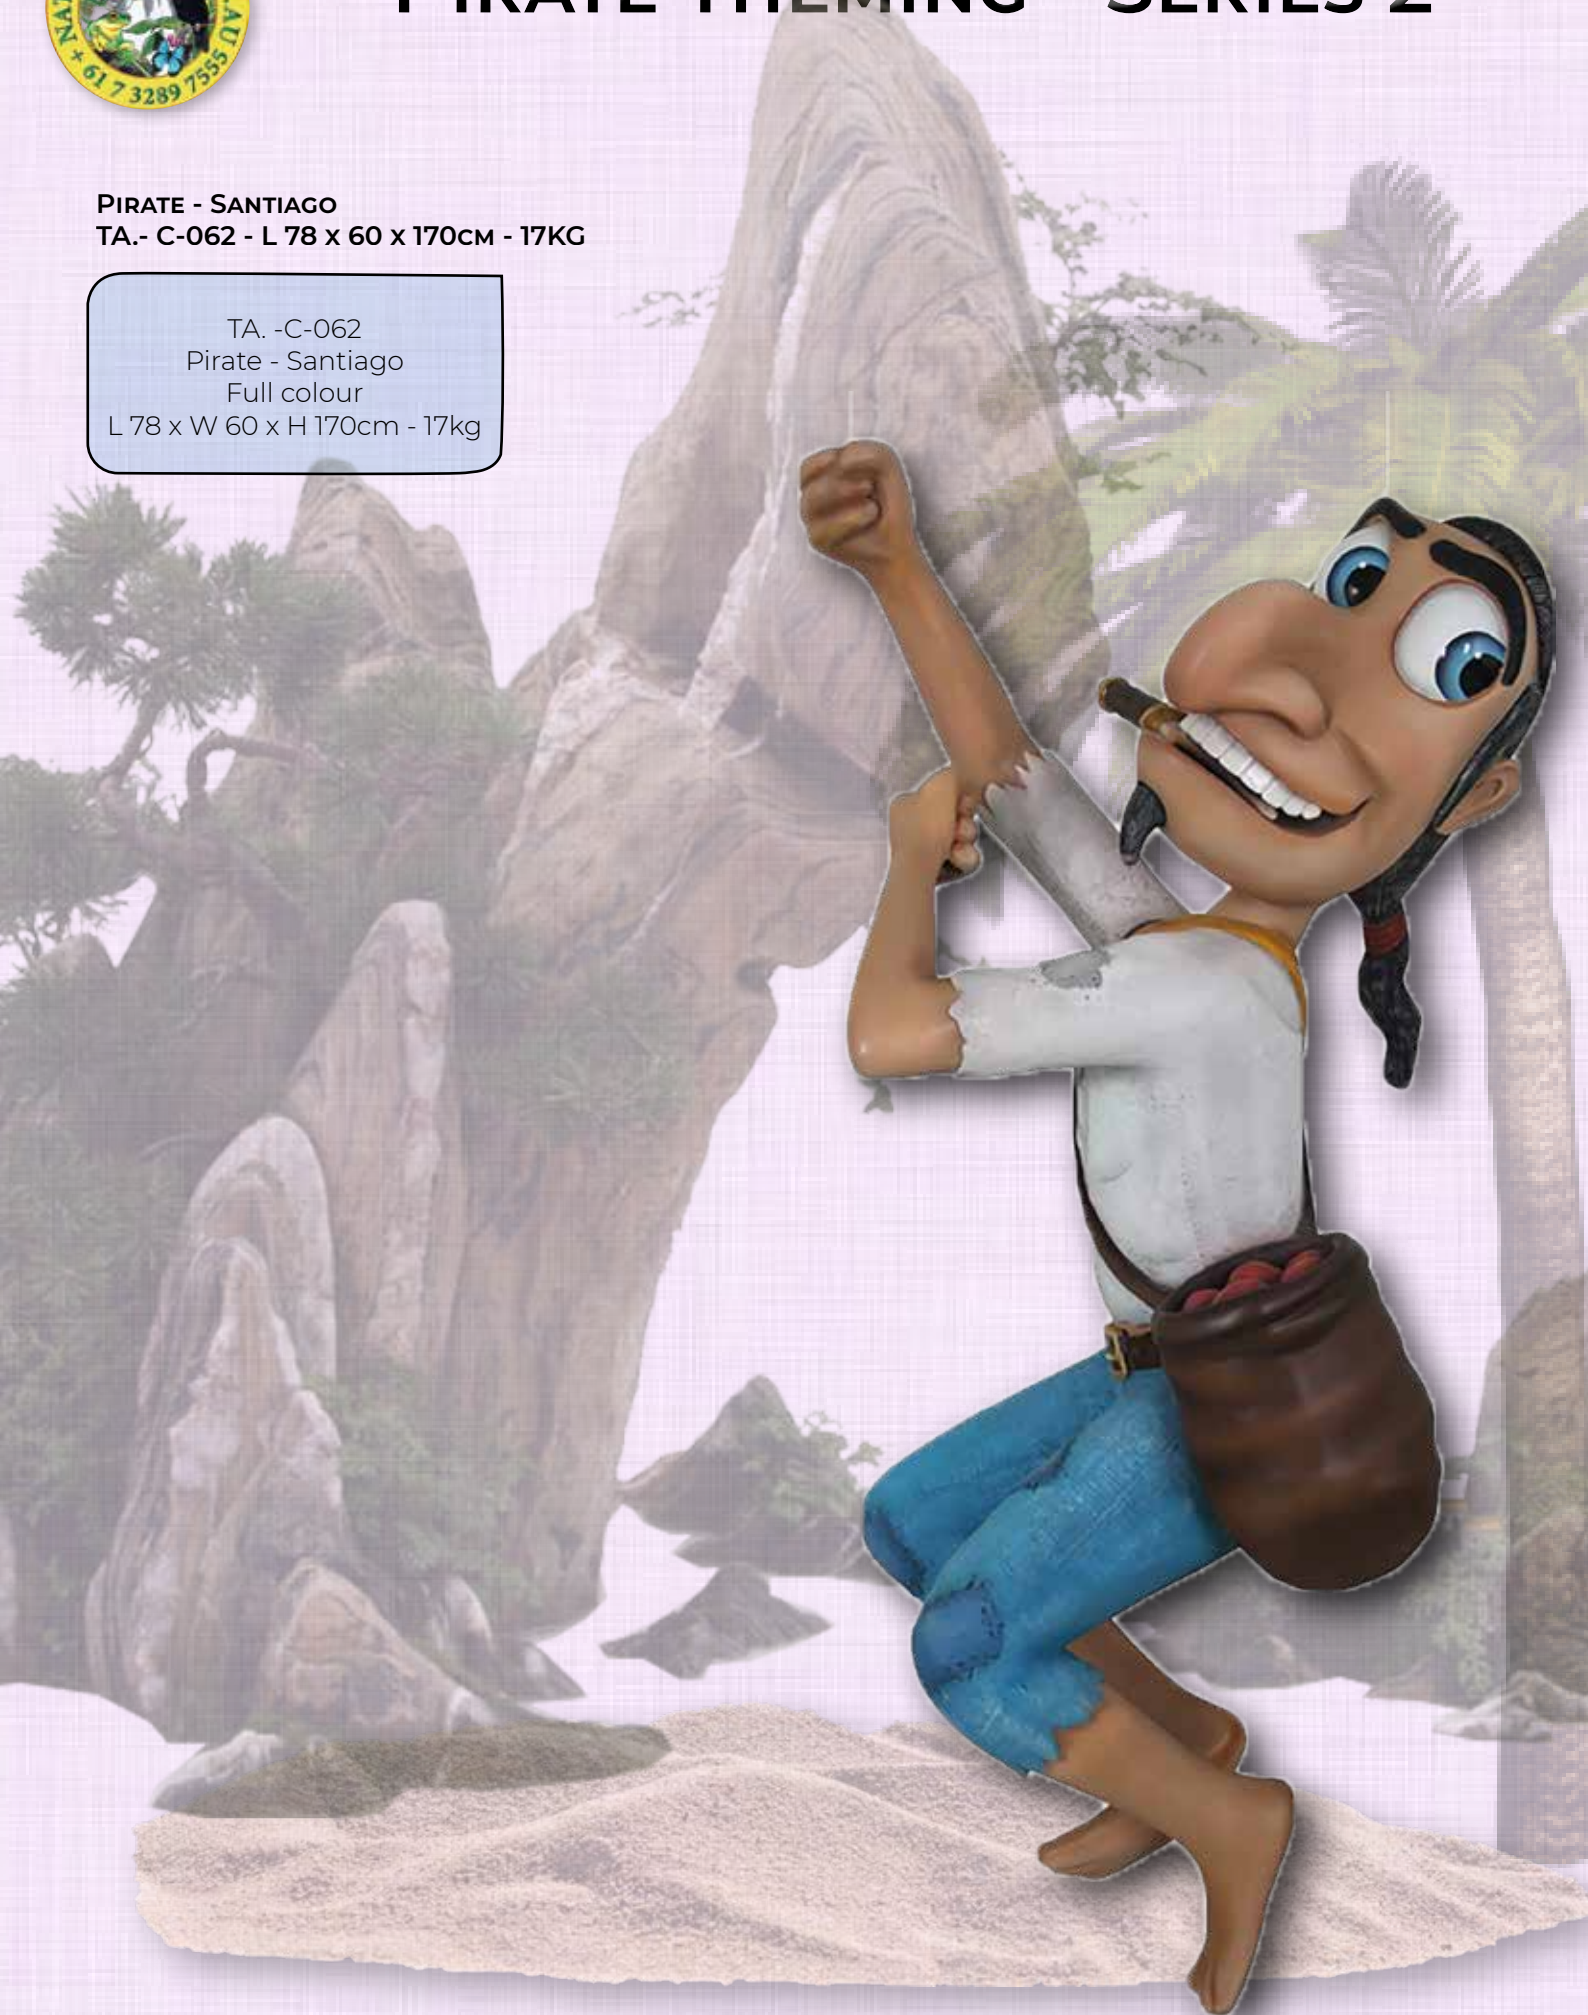

PIRATE THEMING - SERIES 2

PIRATE - SANTIAGO

TA.- C-062 - L 78 x 60 x 170cm - 17KG

TA. -C-062
Pirate - Santiago
Full colour
L 78 x W 60 x H 170cm - 17kg