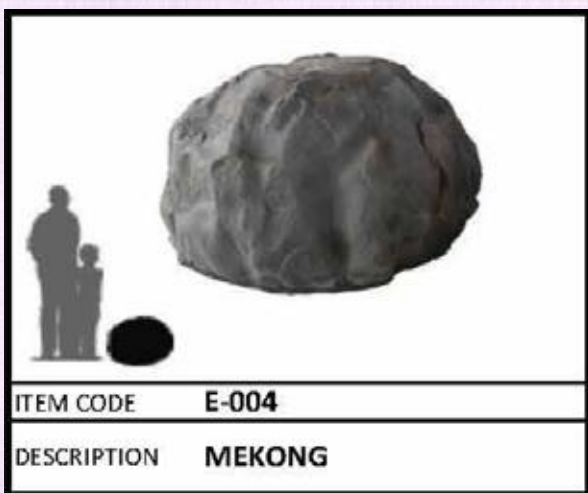

PIRATE THEMING - SERIES 2

PIRATE - ROCK- INDUS
TA-E-003- L 107 X 73 X 44CM - 30.39KG

TA-E- 003
Pirate - ROCK - INDUS
Full colour
L 107 x W 73 x H 44cm - 30.39kg

PIRATE - ROCK- MEKONG
TA-E-004- L 79 X 67 X 46CM - 20.63KG

TA-E- 004
Pirate - ROCK - MEKONG
Full colour
L 79 x W 67 x H 46cm - 20.63kg