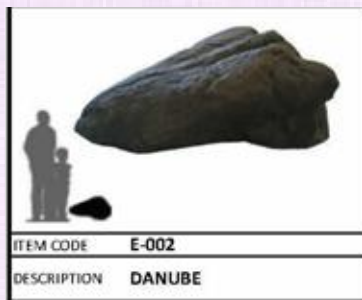

PIRATE THEMING - SERIES 2

PIRATE - ROCK- CONGO
TA-E-001- L 82 X 52 X 105CM - 36.54KG

TA-E- 001
Pirate - ROCK - CONGO
Full colour
L 82 x W 52 x H 105cm - 36.54kg

PIRATE - ROCK- DANUBE
TA-E-002- L 85 X 59 X 33.50CM - 20.63KG

TA-E- 002
Pirate - ROCK - DANUBE
Full colour
L 85 x W 59 x H 33.50cm - 20.63kg