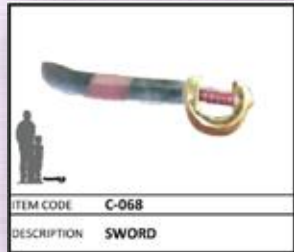

PIRATE - SKULL WITH SWORDS
TA.-R-144- L 108 x 28 x 94CM -13KG

TA. - R-144
Pirate -Skull with swords
L 108 x W 28 x H 94cm - 13kg

PIRATE THEMING - SERIES 2

PIRATE - SWORD
TA.-C-068 - L 80 x 10 x 19cm -2.4KG

TA. - C-068
Pirate - Sword
L 80 x W 10 x H 19cm - 2.4kg

PIRATE - ANCHOR WITH CHAIN
TA.-R-125 - L 140 X 9 X 46CM - 6KG

TA. - R - 125
Pirate - Anchor with Chain
Full colour
L 140 x W 9 x H 46cm - 6kg

PIRATE THEMING - SERIES 2