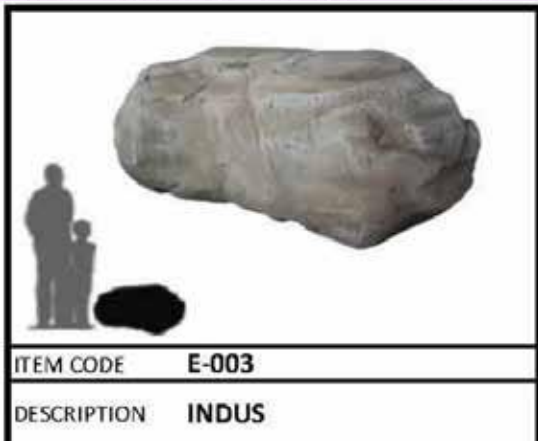

TA-E- 002
Pirate - ROCK - DANUBE
Full colour
L 85 x W 59 x H 33.50cm - 20.63kg

PIRATE THEMING - SERIES 2

PIRATE - ROCK- INDUS
TA-E-003- L 107 X 73 X 44CM - 30.39KG

TA-E- 003
Pirate - ROCK - INDUS
Full colour
L 107 x W 73 x H 44cm - 30.39kg