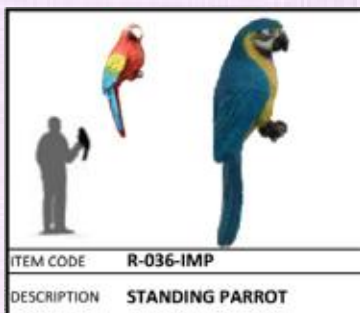

PIRATE - PARROT STANDING ON BRANCH
2 VARIATIONS OF COLOUR AVAILABLE

TA.-R-036- L 30 x W 15 x H 50 -3.20 KG

TA. - R-036
Pirate -Parrot standing on branch
- Red, Blue & Yellow
- Full colour
L 30 x W 15 x H 50cm - 3.2 kg