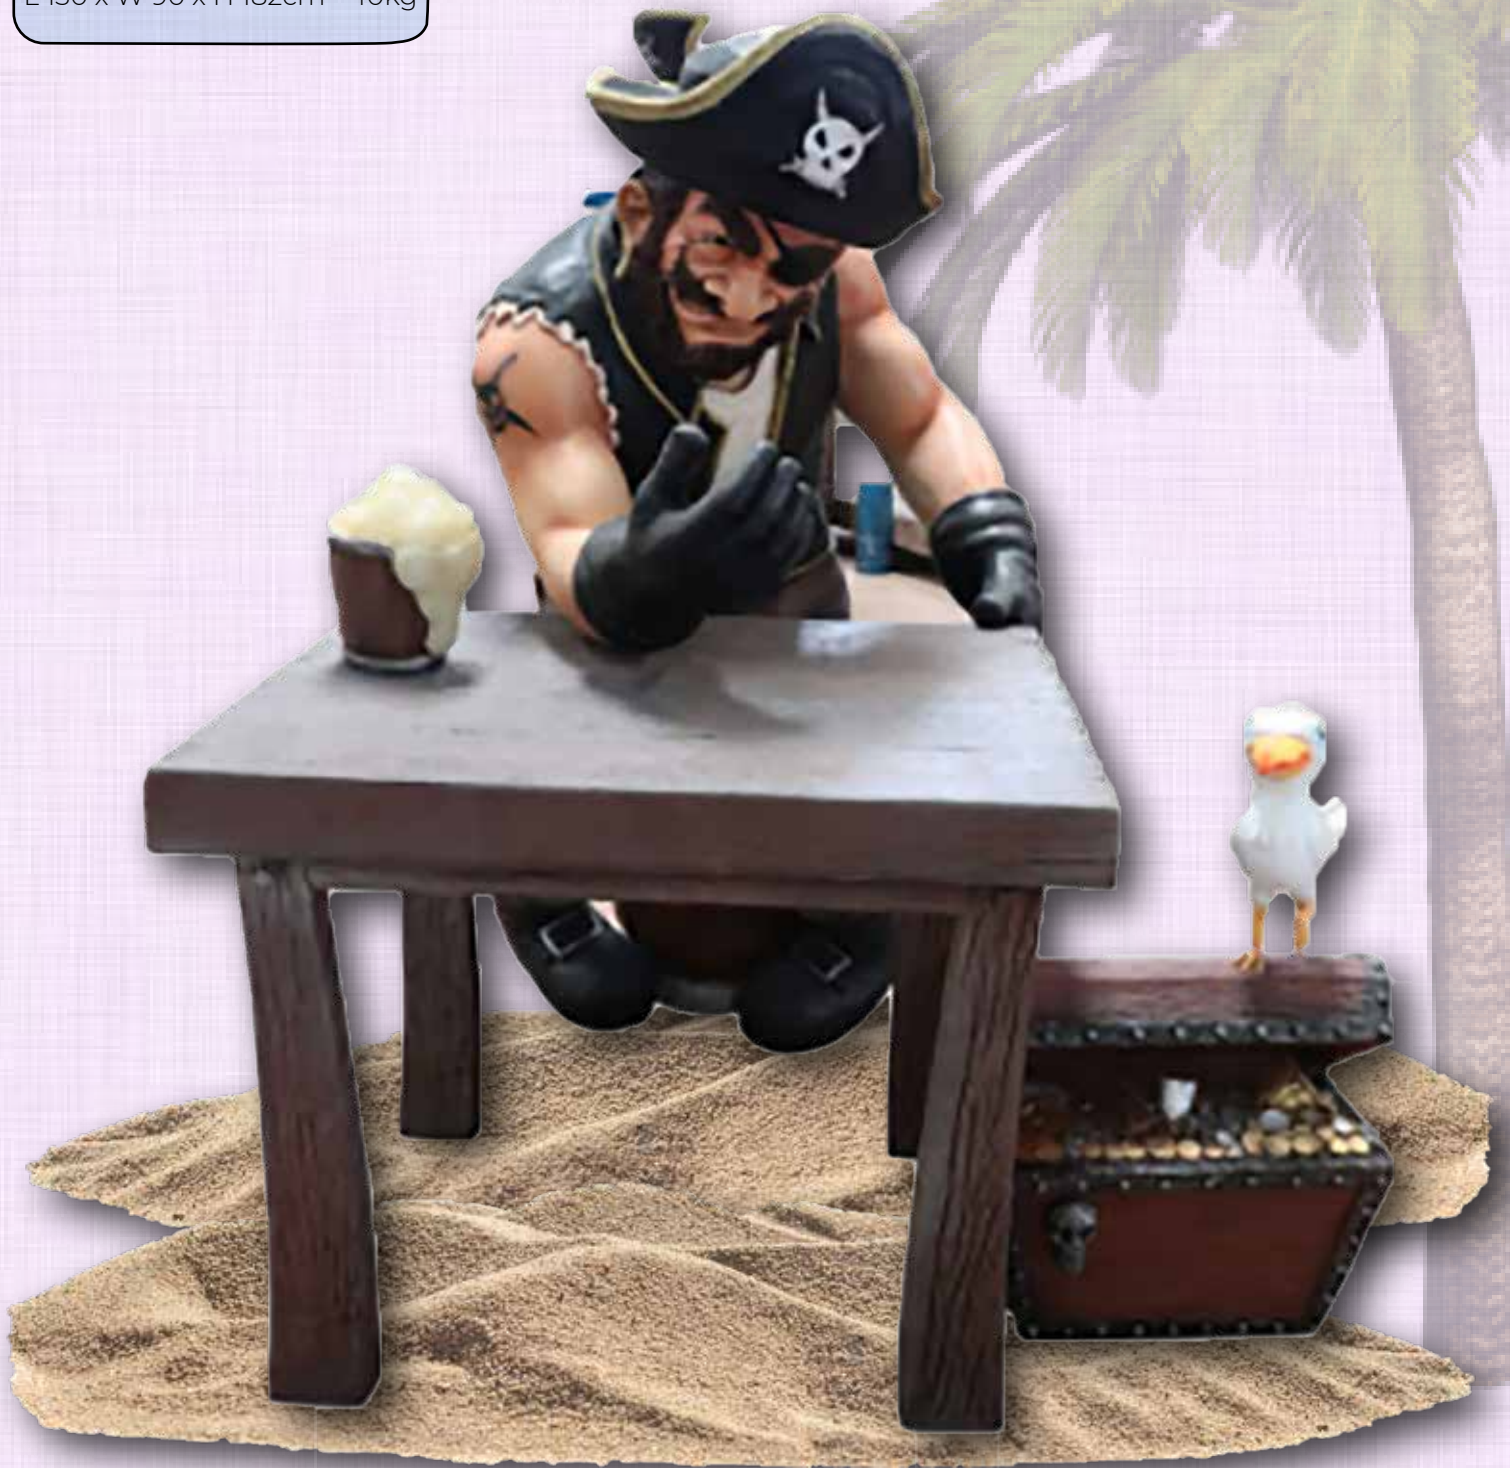

TA.- C-062 - L 78 x 60 x 170cm - 17KG

TA. -C-062
Pirate - Santiago
Full colour
L 78 x W 60 x H 170cm - 17kg

PIRATE THEMING - SERIES 2

PIRATE - ARMANDO ON BASE
TA.-C-064 - L 130 x 90 x 182cm - 40KG

TA. - C-064
Pirate - Armando on Base
Full colour
L 130 x W 90 x H 182cm - 40kg

PIRATE THEMING - SERIES 2

PIRATE - JOE - STANDING WITH TREASURE CHEST
TA.-C-378 - L 105 x 120 x 145cm - 50KG

TA. - C-378
Pirate - Joe - Standing with
Treasure Chest
Full colour
L 105 x W 120 x H 145cm - 50kg

PIRATE THEMING - SERIES 2

PIRATE - TOBIAS - STANDING WITH SPYGLASS ON SHIPS
CROWS NEST - INCLUDES RATCHARD & ANCHOR
-TA- C 371 - L 116.80 x W 94 x H 300CM - 50KG

TA. - C-371
Pirate - Tobias - Standing with
spyglass on ships crows nest
includes ratchard & anchor
L 116.80 x W 94 x H 300cm - 50kg

PIRATE THEMING - SERIES 2

PIRATE - CAPTIAN HOOK - STANDING
TA.-R-126TA- L 77 X W 105 X H 226CM -28KG

TA. - R-126TA
Pirate -Captain Hook standing
with treasure chest
Full colour
L 77 x W 105 x H 226cm - 28kg