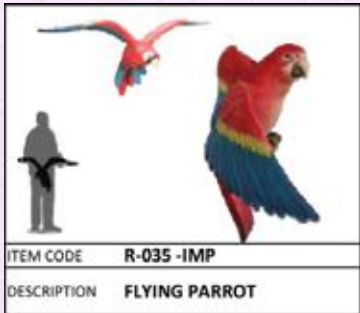

TA. - C-359
Pirate -Captain Pelicoin on
bollard
- Full colour
L 68 x W 41 x H 127cm - 14.51 kg

PIRATE THEMING - SERIES 2

PIRATE - PARROT FLYING
RED AND BLUE
TA.-R-035- L 74 x W 15 x H 50cm -4.75 KG

TA. - R-035
Pirate -Parrot Flying- Red & Blue
- Full colour
L 74 x W 15 x H 50cm - 4.79 kg