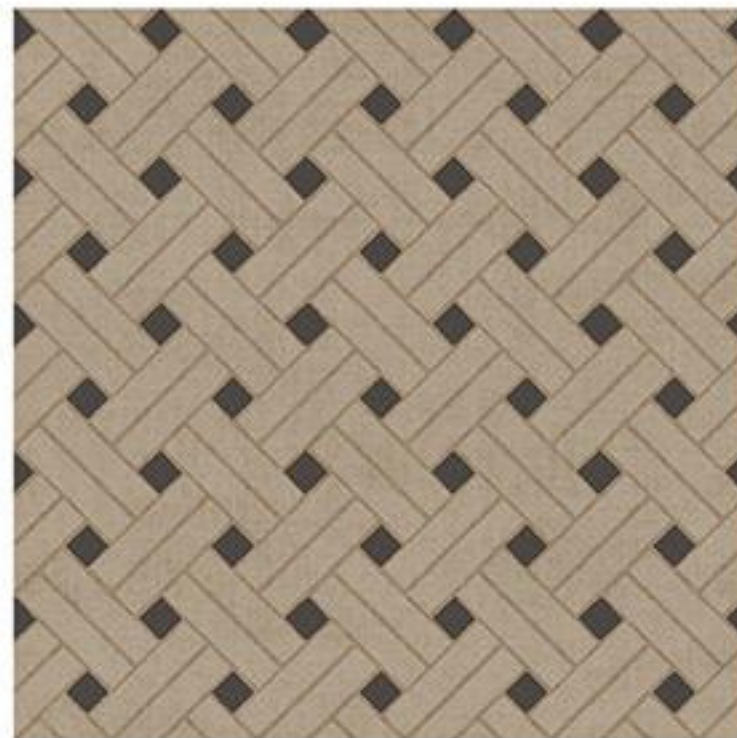

TECHNICAL COMPOSITION

TNT - Vinyl

DESIGN WIDTH

53 cm - 20,86 inches

DESIGN REPEAT

straight match 10,6 cm - 4,17 inches

Elan 32427