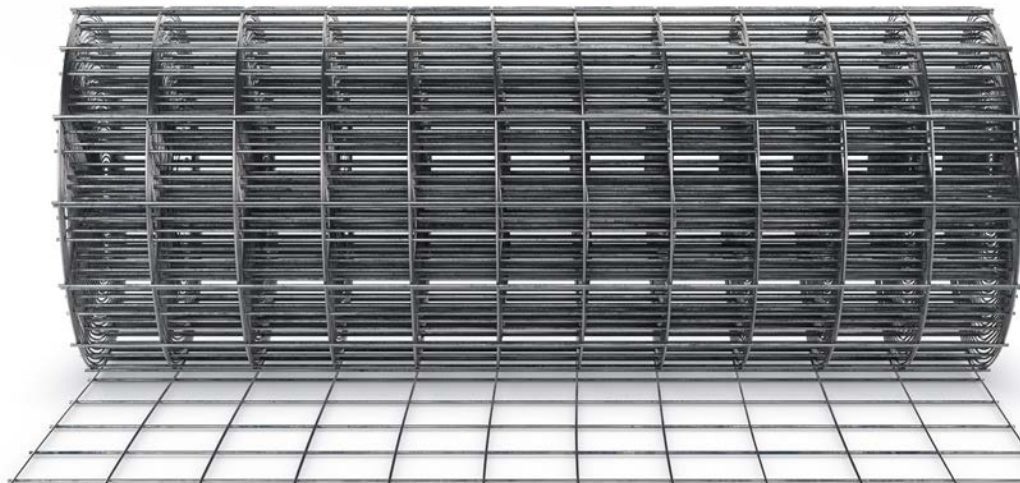

Welded Wire

Economy Fencing

YardGard Economy Fence (Welded Wire) is an ideal backing for post and rail fencing. It is also a great for fencing vegetable and flower gardens, making compost bins, and protecting seedlings.

- Available in 2" x 3" mesh opening
- 16 gauge
- Most economical option for home and garden applications

SKU	Description	Size	Weight
308360B	16 Ga., 2" x 3" mesh	24" x 25'	10.4 lbs.
308361B	16 Ga., 2" x 3" mesh	36" x 50'	15.1 lbs.
308362B	16 Ga., 2" x 3" mesh	48" x 50'	20.0 lbs.