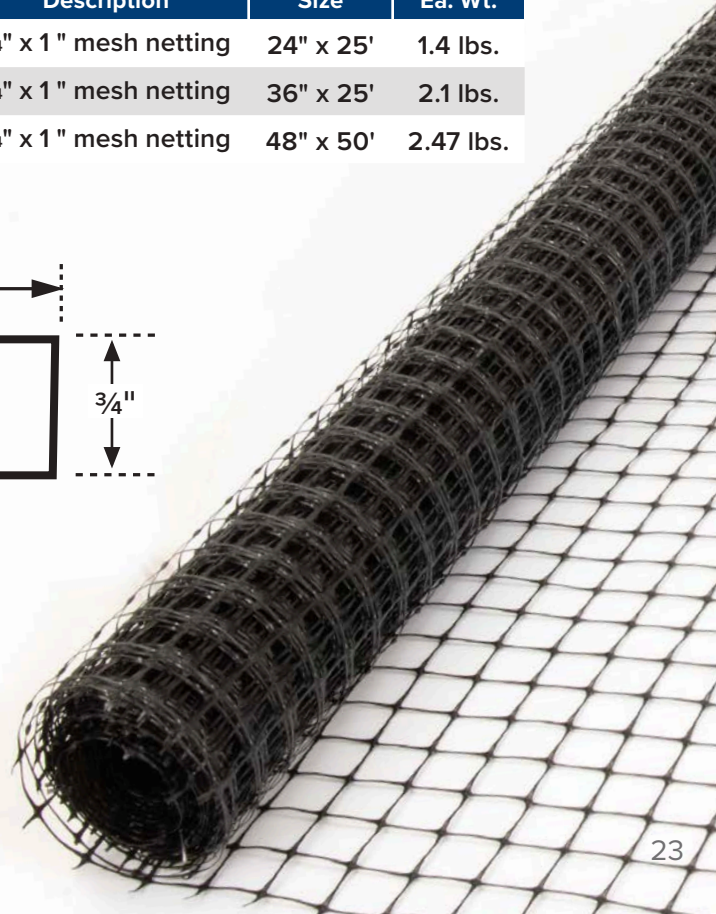

A multi-use barrier fence that can be draped over trees, bushes, gardens and flowerbeds. It can also be applied to wooden fences for added security.

- UV-resistant
- Non-corrosive

SKU	Description	Size	Ea. Wt.
889522A	¾" x 1" mesh netting	24" x 25'	1.4 lbs.
889523A	¾" x 1" mesh netting	36" x 25'	2.1 lbs.
889524A	¾" x 1" mesh netting	48" x 50'	2.47 lbs.