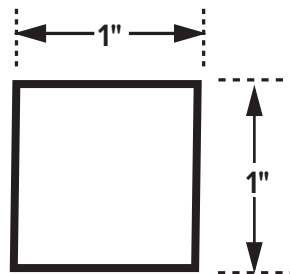

Plastic Garden Fencing

Plastic Fencing

The perfect choice to protect small trees, bushes and larger plants from rabbits and other pests.

- UV-resistant
- Non-corrosive

SKU	Description	Size	Ea. Wt.
889250A	1" x 1" mesh roll	40" x 25'	3.9 lbs.
889251A	1" x 1" mesh roll	24" x 25'	2.38 lbs.
889252A	1" x 1" mesh roll	48" x 50'	9.50 lbs.