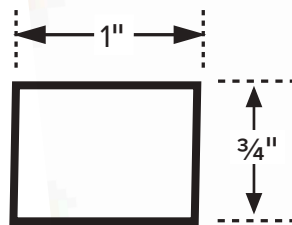

SKU	Description	Size	Ea. Wt.
889522A	¾" x 1" mesh netting	24" x 25'	1.4 lbs.
889523A	¾" x 1" mesh netting	36" x 25'	2.1 lbs.
889524A	¾" x 1" mesh netting	48" x 50'	2.47 lbs.

Plastic Poultry Netting

UV-Resistant and Non-Corrosive