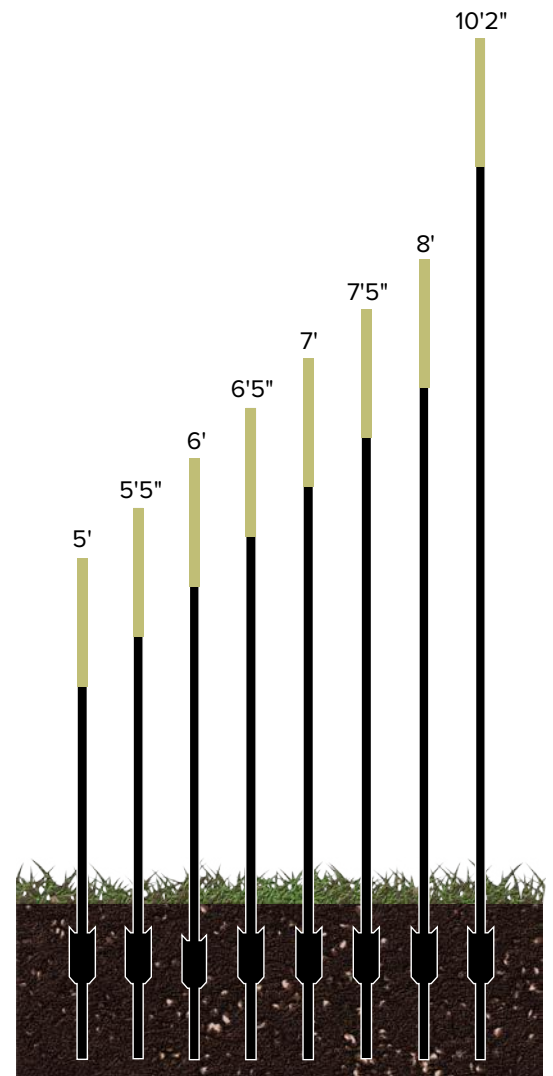

SKU	Post Description	Length	Weight
901174AB	Medium weight; 1.25 lbs./ft.	5'	6.25 lbs.
901175AB	Medium weight; 1.25 lbs./ft.	5'5"	6.9 lbs.
901176AB	Medium weight; 1.25 lbs./ft.	6'	7.5 lbs.
901178AB	Medium weight; 1.25 lbs./ft.	6'5"	8.12 lbs.
901177AB	Medium weight; 1.25 lbs./ft.	7'	8.75 lbs.
901180AB	Medium weight; 1.25 lbs./ft.	8'	10.1 lbs.
901172A	Heavy weight; 1.33 lbs./ft.	10'2"	14.1 lbs.