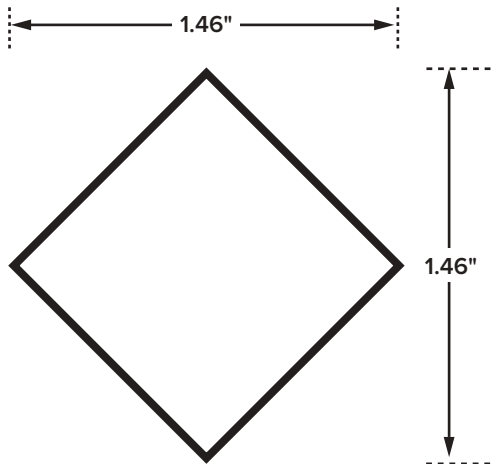

SKU	Description	Size	Wt. Ea.
889605A	4" roll	48" x 50'	12.28 lbs.

Barrier Fencing

High Visibility Plastic Fencing

Ideal barrier for construction sites, crowd control, property delineation, and utility work