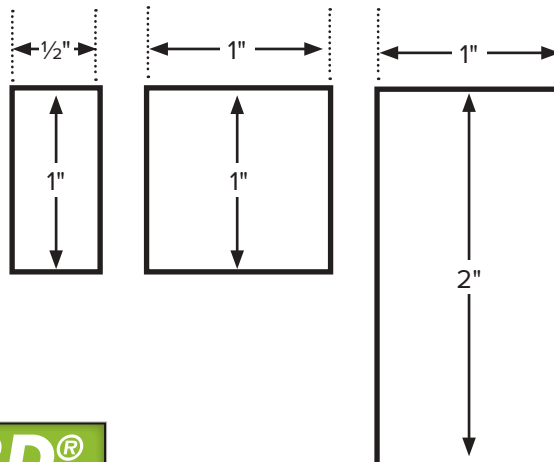

Available in a variety of mesh size openings:

.5" x 1"	1" x 1"
1" x 2"	2" x 4"