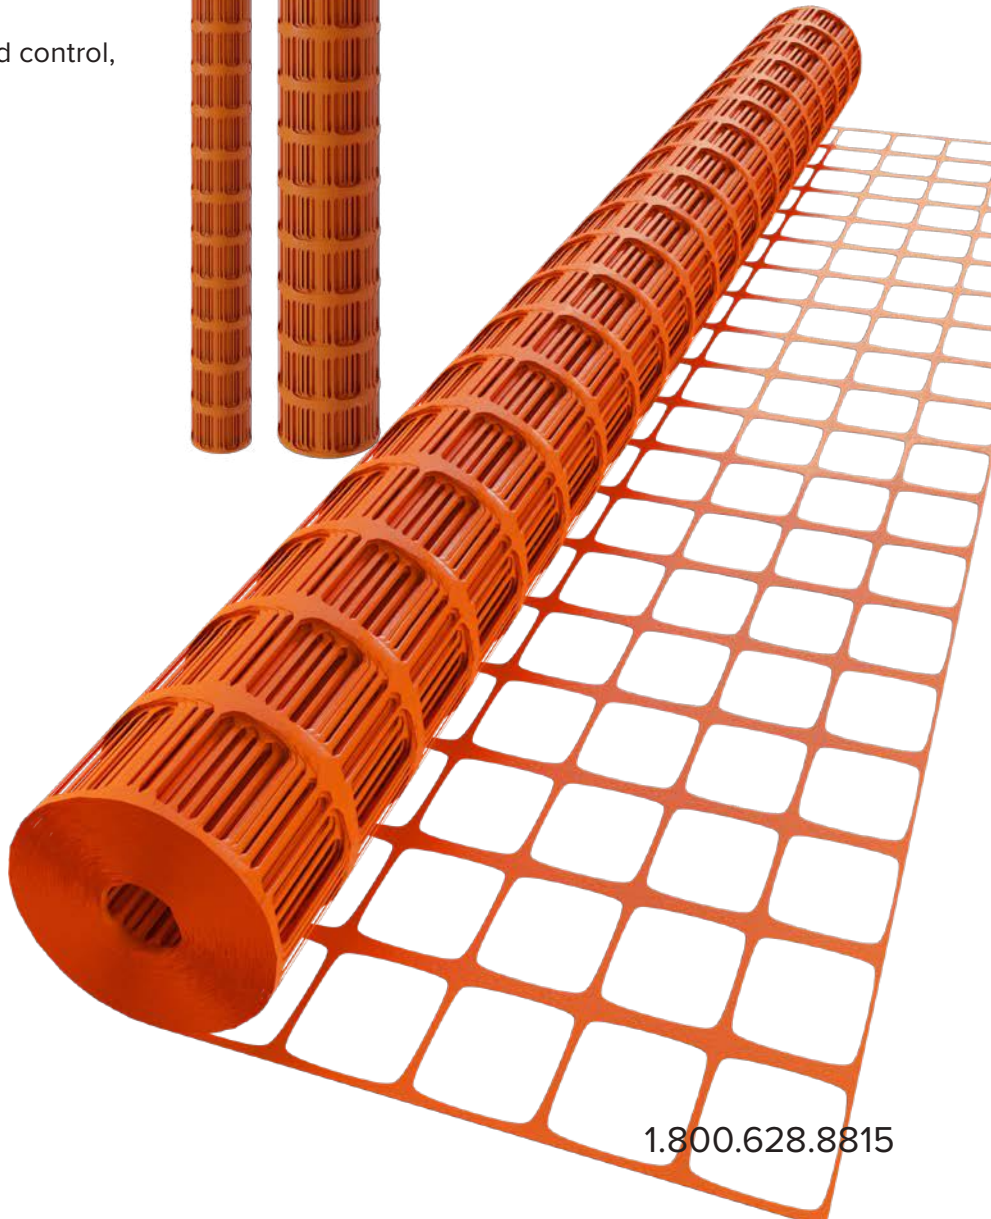

SKU	Description	Size	Wt. Ea.
889553A	7" deer black block netting	84"x100'	8.5 lbs.

A lightweight, flexible, UV resistant and non-corrosive bird barrier that easily covers and protects trees, vegetable beds and vines. Can also be used to temporarily deter deer and other animals.

SKU	Description	Size	Wt. Ea.
889554A	7" bird black folded netting	84" x 100'	2.4 lbs.

Diamond Grid Fence

Durable Barrier Fencing

A durable, lightweight, UV-resistant, non-corrosive and reusable diamond mesh barrier fence that provides maximum visibility thanks to its bright orange color. Perfect for any construction, utility work, residential, crowd or traffic control needs.

SKU	Description	Size	Wt. Ea.
889605A	4" roll	48" x 50'	12.28 lbs.

Barrier Fencing

High Visibility Plastic Fencing

Ideal barrier for construction sites, crowd control, property delineation, and utility work

- UV-resistant and non-corrosive
- Bright orange color for high visibility

SKU	Description	Size	Ea.
889210A	4' roll	48" x 100'	71
889211A	4' roll	48" x 50'	3.8

Snow / Safety Fencing

Plastic Fencing

An ideal UV-resistant and non-corrosive fence that is ideal for snow drift control along roads, in parking lots and other commercial and residential areas.