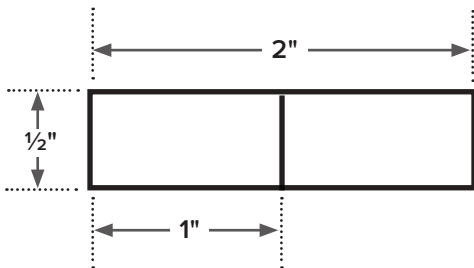

YardGard Cage Wire is a high-quality, galvanized steel, with welded cross wires for added strength. It is ideal for pet cages, rabbit hutches, plant holders and window well screens.

- 16 gauge galvanized steel

SKU	Description	Size	Weight
309302A	1/2" x 1" mesh roll	30" x 10'	8.8 lbs.
309321A	1" x 1" mesh roll	36" x 25'	13.1 lbs.
309311A	1" x 2" mesh roll	24" x 15'	7.6 lbs.