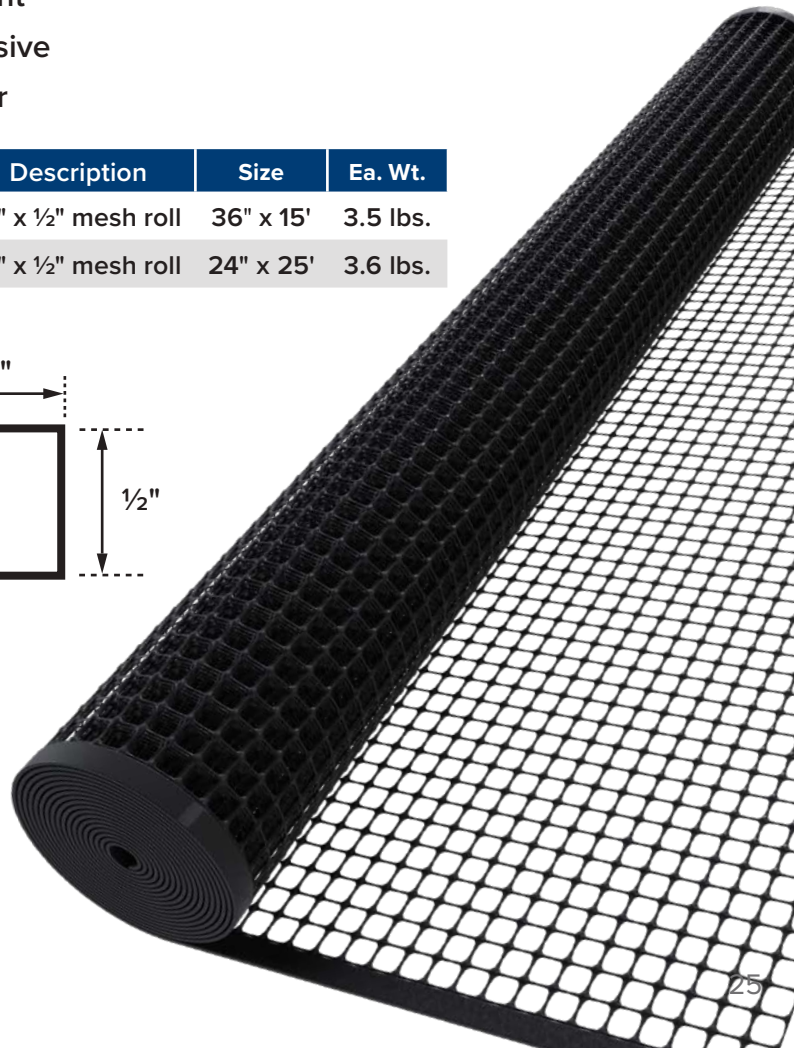

The ideal long lasting hex plastic fence for caging poultry and various other small animals that can also be used as a border around gardens and shrubs.

- UV-resistant
- Non-corrosive

SKU	Description	Color	Size	Ea. Wt.
889240A	3/4" x 3/4" mesh roll	Black	36" x 25'	4.6 lbs.
889241A	3/4" x 3/4" mesh roll	Green	36" x 25'	4.6 lbs.
889242A	3/4" x 3/4" mesh roll	Green	24" x 25'	3.06 lbs.

Plastic Hardware Cloth

Lightweight and Convenient

A lightweight and easy to install protective border for trees, flower and vegetable gardens from rabbits and other pests.

- UV-resistant
- Non-corrosive
- Black color

SKU	Description	Size	Ea. Wt.
889230A	1/2" x 1/2" mesh roll	36" x 15'	3.5 lbs.
889231A	1/2" x 1/2" mesh roll	24" x 25'	3.6 lbs.

Deer Block / Deer and Bird

Folding Plastic Netting

An ideal UV-resistant and non-corrosive barrier that unfolds to 84" high to provide maximum protection to deter deer from vegetable gardens and flower beds.