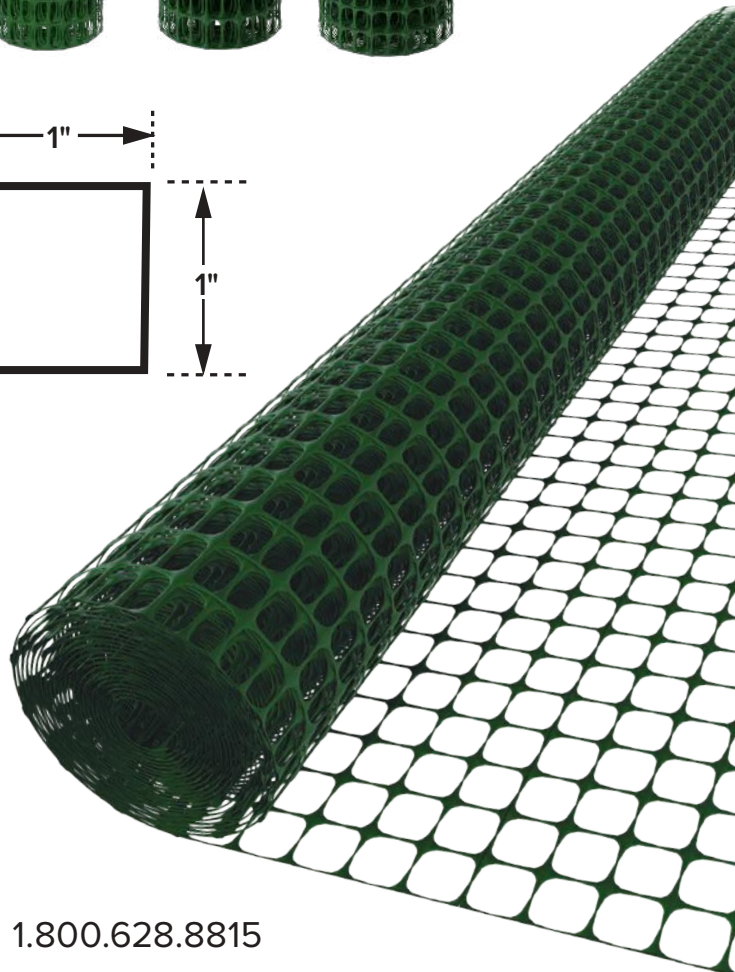

Go to matiprodukt.com for more info

Poultry Netting

Hexagon Mesh Weave

A favorite of farmers, pet owners and gardeners, and recognized by its trademark hexagon mesh weave. An economical, lightweight netting is often used in pens to confine poultry, rabbits and other small animals. Additional uses include plant protection, and support, soil erosion prevention and compost pile refinement. Made of strong but flexible 20 gauge steel.

Plastic Garden Fencing

Plastic Fencing

The perfect choice to protect small trees, bushes and larger plants from rabbits and other pests.

- UV-resistant
- Non-corrosive

SKU	Description	Size	Ea. Wt.
889250A	1" x 1" mesh roll	40" x 25'	3.9 lbs.
889251A	1" x 1" mesh roll	24" x 25'	2.38 lbs.
889252A	1" x 1" mesh roll	48" x 50'	9.50 lbs.

Multi-Purpose Netting

Black Plastic Fencing

A multi-use barrier fence that can be draped over trees, bushes, gardens and flowerbeds. It can also be applied to wooden fences for added security.

- UV-resistant
- Non-corrosive