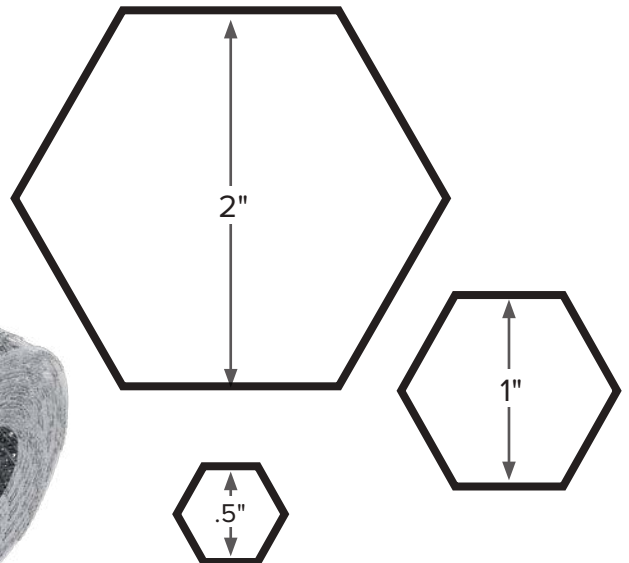

A favorite of farmers, pet owners and gardeners, and recognized by its trademark hexagon mesh weave. An economical, lightweight netting is often used in pens to confine poultry, rabbits and other small animals. Additional uses include plant protection, and support, soil erosion prevention and compost pile refinement. Made of strong but flexible 20 gauge steel.

- Galvanized prior to weaving for longer lasting rust protection
- Use PVC coated for enhanced longevity and appearance