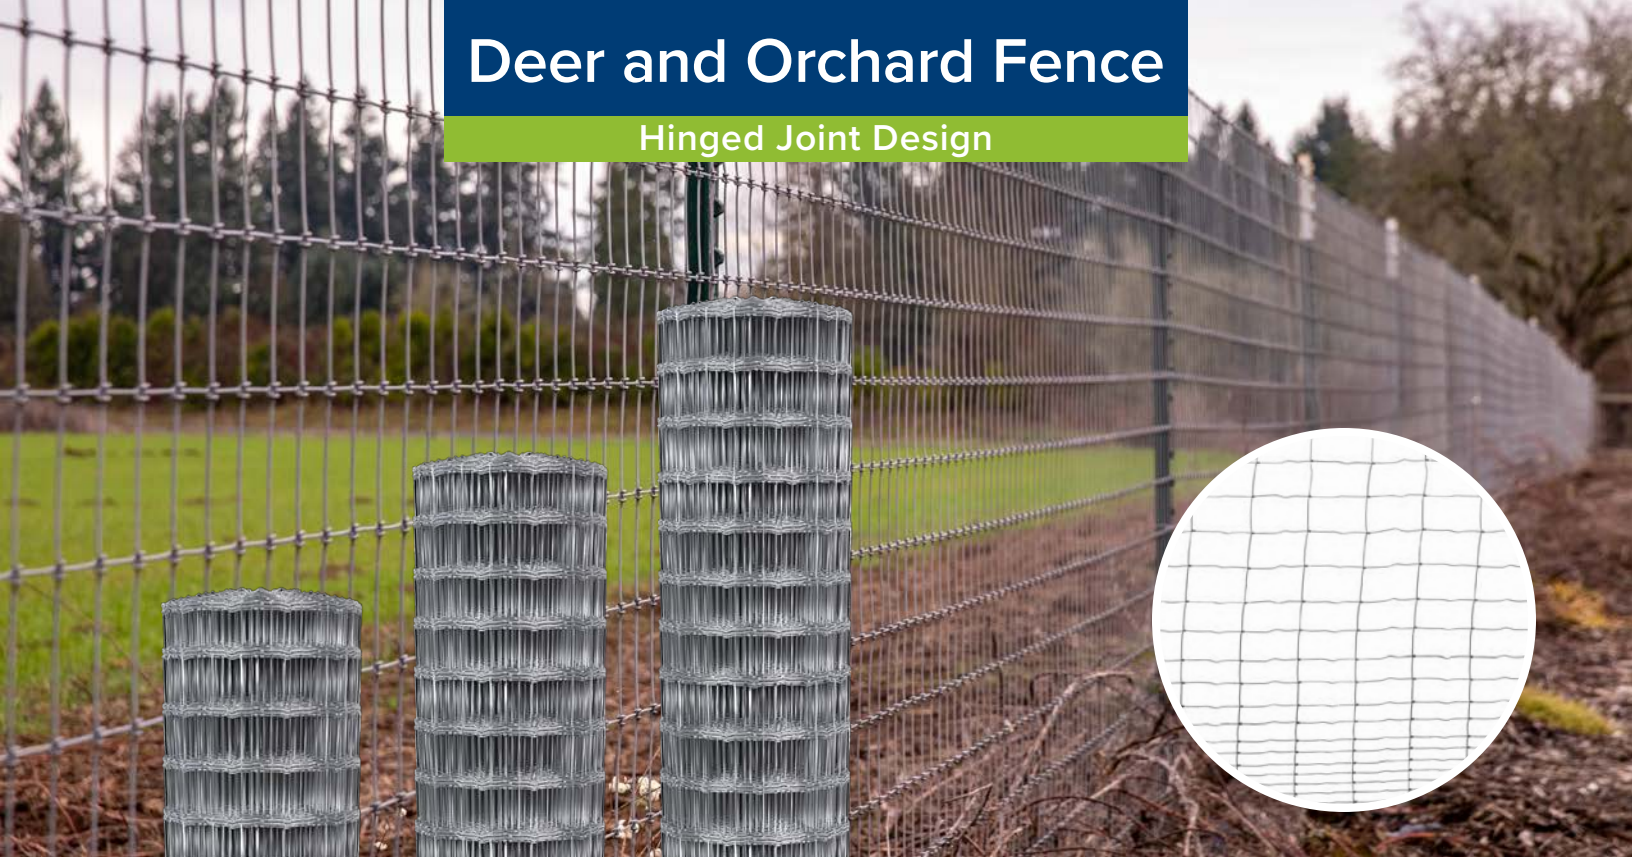

Rabbit Fencing

Galvanized with Horizontal Strand

Hexagonal
Recommended
by Forestry
Commission

An effective protection against grazing rabbits. It is great for rabbit hutches or chicken runs.

- Similar to poultry netting with added horizontal wire strand for extra protection

Deer and Orchard Fence

Hinged Joint Design

FarmGard® Deer and Orchard Fence is a specialty fixed-knot woven wire product with flexible durability designed to help protect orchards, gardens and vineyards from deer and other large game.