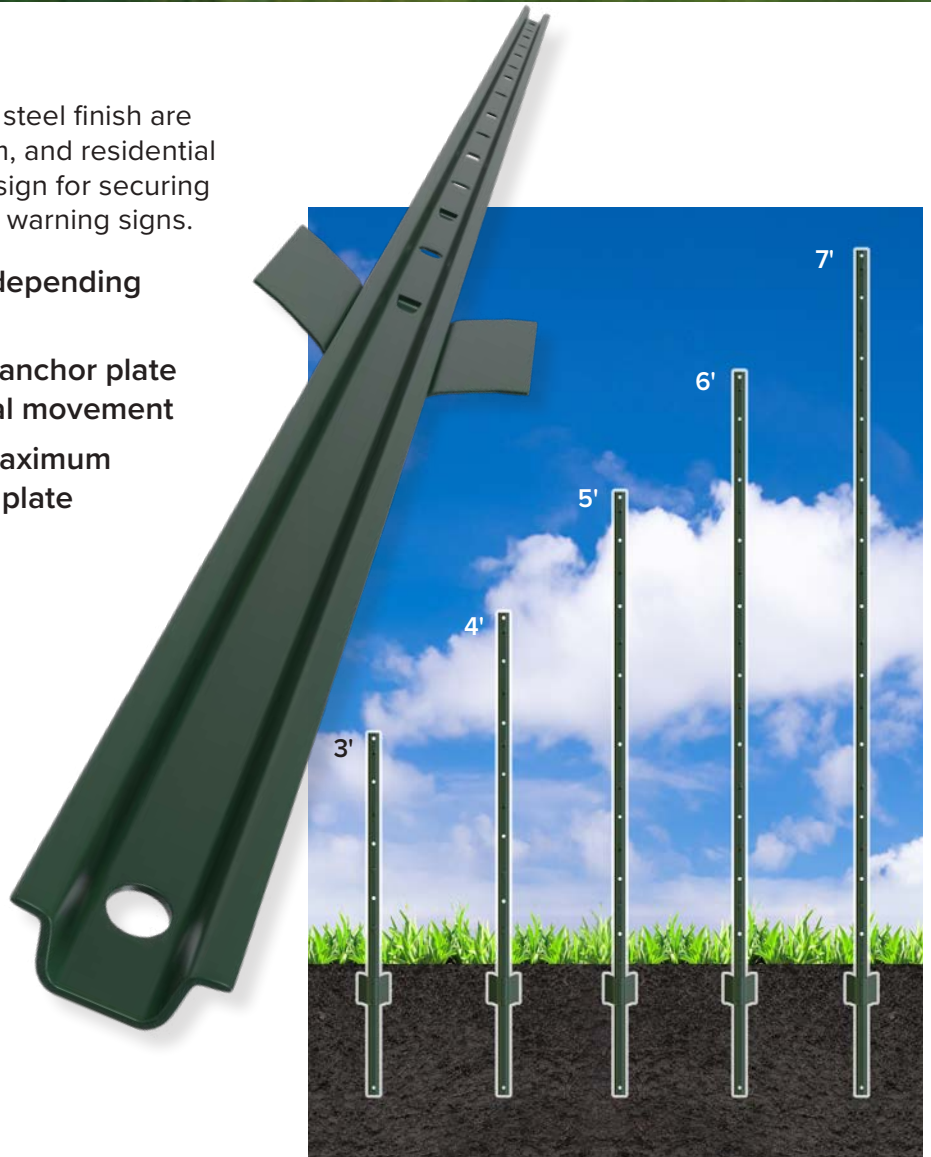

YardGard® U-Posts with powder-coated steel finish are an excellent choice for garden, light farm, and residential applications. They feature a notched design for securing fence to post. A great option for posting warning signs.

- Suggested spacing of 5 to 10 feet depending on the type of fencing
- Designed with a riveted or welded anchor plate to minimize sideways and rotational movement
- U-channel construction provides maximum strength along with riveted anchor plate

SKU	Description	H	Wt.
901153A	Light duty, 14 Ga. post	3'	1.5 lbs.
901154A	Light duty, 14 Ga. post	4'	1.9 lbs.
901155A	Light duty, 14 Ga. post	5'	2.3 lbs.
901150A	Light duty, 14 Ga. post	6'	2.7 lbs.
901158A	Heavy duty, 13 Ga. post	5'	4.7 lbs.
901156A	Heavy duty, 13 Ga. post	6'	5.5 lbs.
901157A	Heavy duty, 13 Ga. post	7'	6.4 lbs.