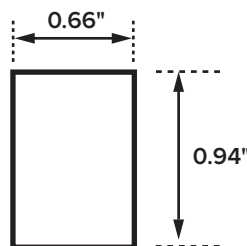

Deer Block / Deer and Bird

Folding Plastic Netting

An ideal UV-resistant and non-corrosive barrier that unfolds to 84" high to provide maximum protection to deter deer from vegetable gardens and flower beds.

SKU	Description	Size	Wt. Ea.
889553A	7" deer black block netting	84"x100'	8.5 lbs.

A lightweight, flexible, UV resistant and non-corrosive bird barrier that easily covers and protects trees, vegetable beds and vines. Can also be used to temporarily deter deer and other animals.

SKU	Description	Size	Wt. Ea.
889554A	7" bird black folded netting	84" x 100'	2.4 lbs.