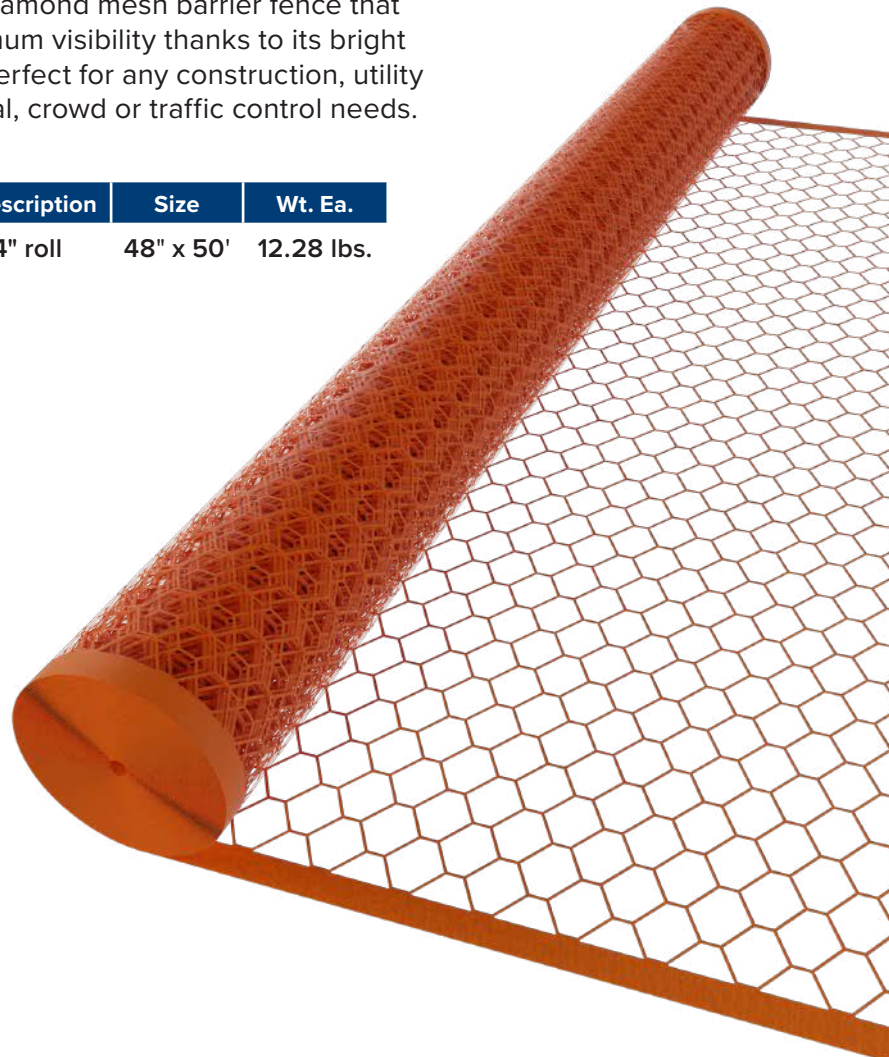

SKU	Description	Size	Wt. Ea.
889553A	7" deer black block netting	84"x100'	8.5 lbs.

A lightweight, flexible, UV resistant and non-corrosive bird barrier that easily covers and protects trees, vegetable beds and vines. Can also be used to temporarily deter deer and other animals.

SKU	Description	Size	Wt. Ea.
889554A	7" bird black folded netting	84" x 100'	2.4 lbs.

Diamond Grid Fence

Durable Barrier Fencing

A durable, lightweight, UV-resistant, non-corrosive and reusable diamond mesh barrier fence that provides maximum visibility thanks to its bright orange color. Perfect for any construction, utility work, residential, crowd or traffic control needs.

SKU	Description	Size	Wt. Ea.
889605A	4" roll	48" x 50'	12.28 lbs.

Barrier Fencing

High Visibility Plastic Fencing

Ideal barrier for construction sites, crowd control, property delineation, and utility work