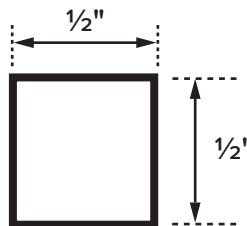

SKU	Description	Size	Ea. Wt.
889230A	1/2" x 1/2" mesh roll	36" x 15'	3.5 lbs.
889231A	1/2" x 1/2" mesh roll	24" x 25'	3.6 lbs.

Deer Block / Deer and Bird

Folding Plastic Netting

An ideal UV-resistant and non-corrosive barrier that unfolds to 84" high to provide maximum protection to deter deer from vegetable gardens and flower beds.