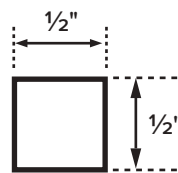

Deer Block / Deer and Bird

Folding Plastic Netting

An ideal UV-resistant and non-corrosive barrier that unfolds to 84" high to provide maximum protection to deter deer from vegetable gardens and flower beds.

SKU	Description	Size	Wt. Ea.
889553A	7" deer black block netting	84"x100'	8.5 lbs.

A lightweight, flexible, UV resistant and non-corrosive bird barrier that easily covers and protects trees, vegetable beds and vines. Can also be used to temporarily deter deer and other animals.

SKU	Description	Size	Wt. Ea.
889554A	7" bird black folded netting	84" x 100'	2.4 lbs.