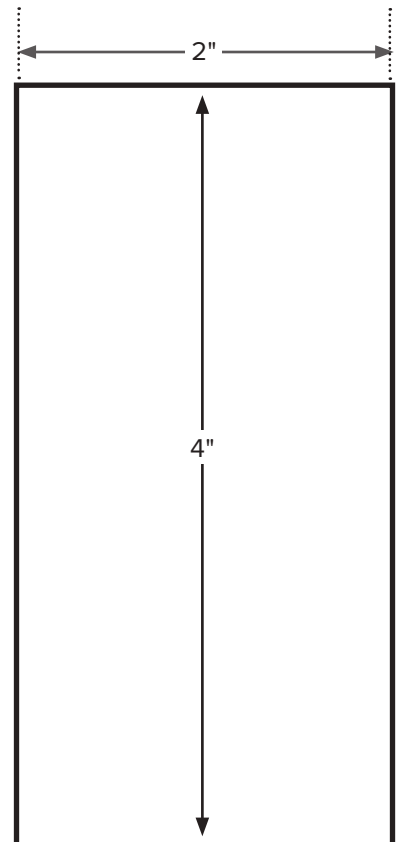

Welded Wire

Class 1 Galvanized Zinc Coating

YardGard® galvanized welded wire is a general purpose fence providing strength and stability. It is ideal for property delineation, confinement of non-aggressive animals, drain guards, fencing for backing split fence rail and more. Class 1 galvanized zinc coating for long-life.

- Available in 25", 50" and 100" rolls and 14 or 16 gauge
- Ideal for inexpensive temporary confinement applications
- 2', 3', 4', 5', and 6' heights and variety of mesh sizes

Available in a variety of mesh size openings:

.5" x 1"	1" x 1"
1" x 2"	2" x 4"