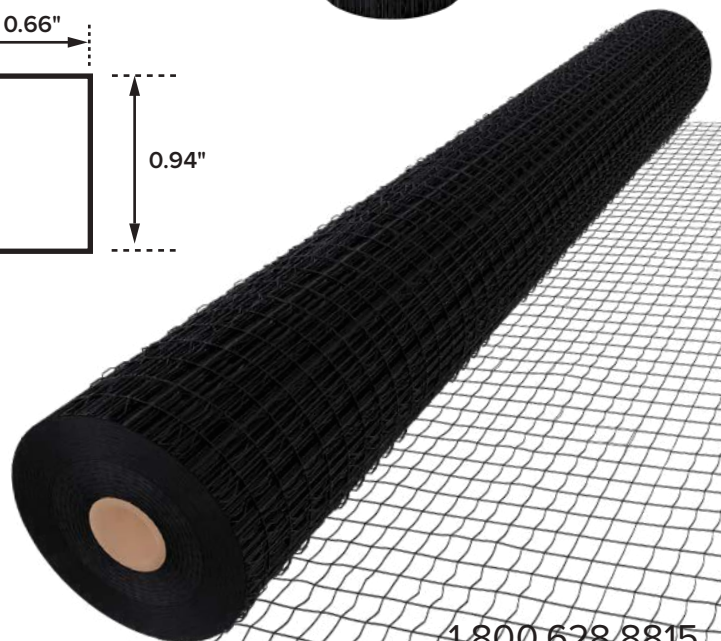

An ideal UV-resistant and non-corrosive barrier that unfolds to 84" high to provide maximum protection to deter deer from vegetable gardens and flower beds.

SKU	Description	Size	Wt. Ea.
889553A	7" deer black block netting	84"x100'	8.5 lbs.

A lightweight, flexible, UV resistant and non-corrosive bird barrier that easily covers and protects trees, vegetable beds and vines. Can also be used to temporarily deter deer and other animals.

SKU	Description	Size	Wt. Ea.
889554A	7" bird black folded netting	84" x 100'	2.4 lbs.