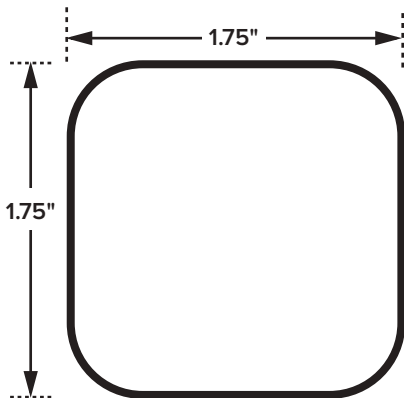

Ideal barrier for construction sites, crowd control, property delineation, and utility work

- UV-resistant and non-corrosive
- Bright orange color for high visibility

SKU	Description	Size	Ea.
889210A	4' roll	48" x 100'	71
889211A	4' roll	48" x 50'	3.8