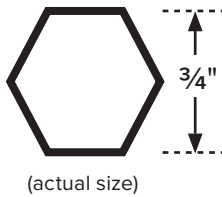

The ideal long lasting hex plastic fence for caging poultry and various other small animals that can also be used as a border around gardens and shrubs.

- UV-resistant
- Non-corrosive

SKU	Description	Color	Size	Ea. Wt.
889240A	3/4" x 3/4" mesh roll	Black	36" x 25'	4.6 lbs.
889241A	3/4" x 3/4" mesh roll	Green	36" x 25'	4.6 lbs.
889242A	3/4" x 3/4" mesh roll	Green	24" x 25'	3.06 lbs.