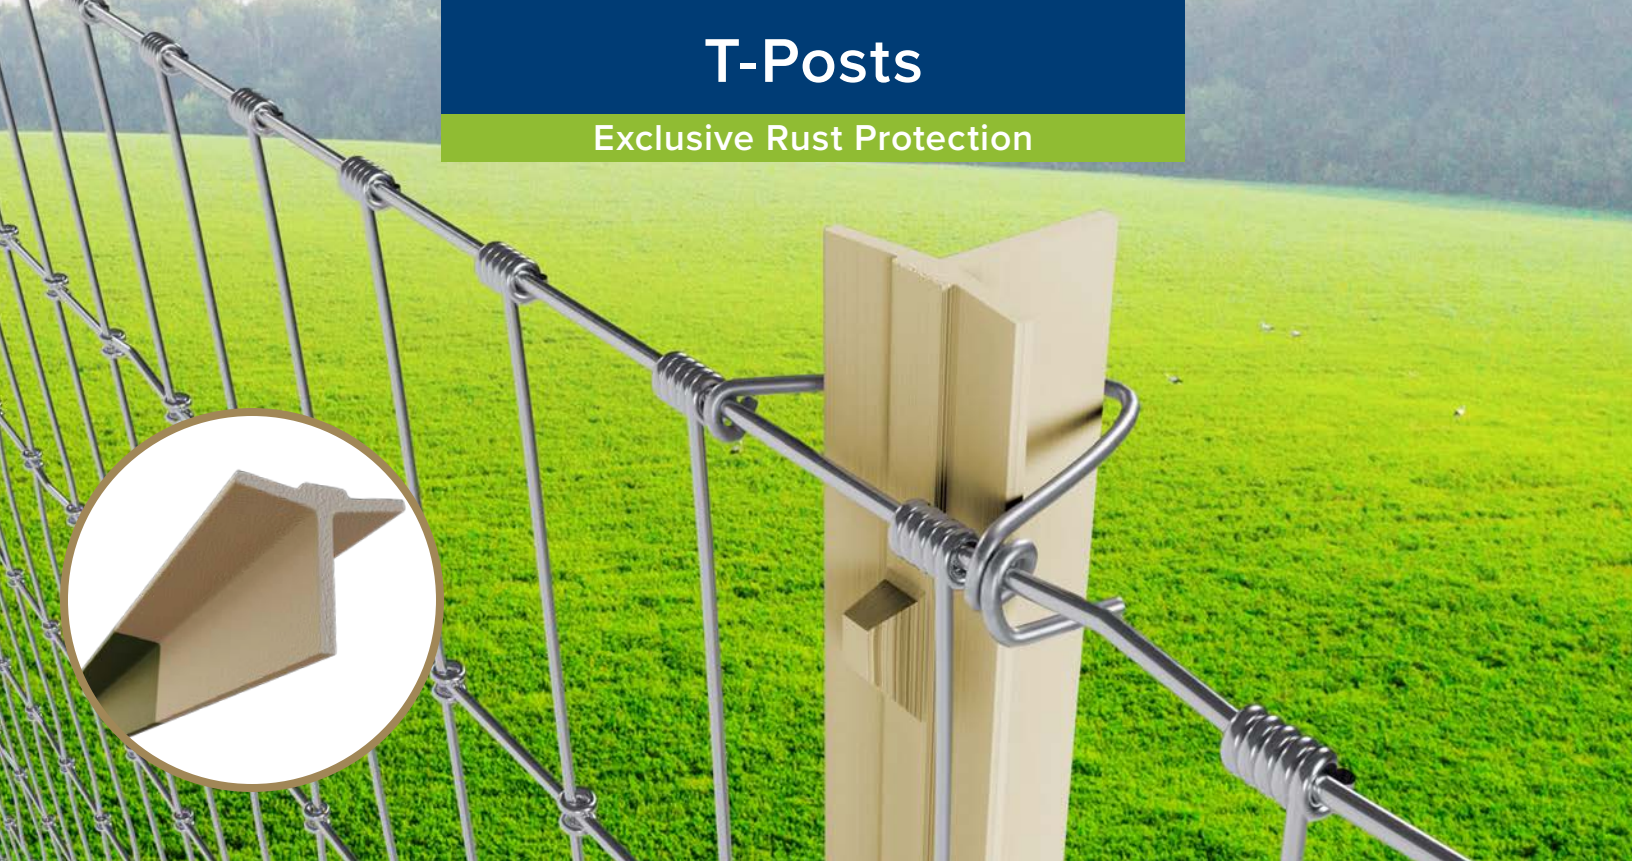

Welded Wire

A versatile, low-cost alternative to chain link fencing. Welded wire maintains the integrity of the structure if a few wires are broken, where chain link will unravel when wires are cut. Roll lengths vary from 50' to 100' and are available in a wide variety of spacing, gauge and height to satisfy any requirement.

Safety Fences

Controls pedestrian and vehicle traffic around temporary hazards. Safety fences are easy to install and remove and roll up for easy transport.

Poultry Netting

Wire coating that is typically found on basic barbed wire and field fence. Class 1 wire will typically last 2 to 11 years in most non-coastal climates.

- Chicken Runs
- Chicken Coops
- Animal Cages

T-Posts

Exclusive Rust Protection

FarmGard® T-Posts with 2 coats of protective enamel rate among the highest quality sold in the U.S. and provide excellent performance and service for residential, farm, industrial, and commercial applications. The studded design adds strength, secures fence fabric, and prevents slippage of clips and insulators. Exceeds ASTM requirements.

- Exclusive prime two coat finish provides maximum rust protection
- FarmGard® beige top provides enhanced night visibility
- Rugged, tight welded anchor plate minimizes sideways and rotational movement