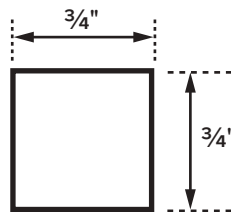

Deer Block / Deer and Bird

Folding Plastic Netting

An ideal UV-resistant and non-corrosive barrier that unfolds to 84" high to provide maximum protection to deter deer from vegetable gardens and flower beds.

SKU	Description	Size	Wt. Ea.
889553A	7" deer black block netting	84"x100'	8.5 lbs.

A lightweight, flexible, UV resistant and non-corrosive bird barrier that easily covers and protects trees, vegetable beds and vines. Can also be used to temporarily deter deer and other animals.

SKU	Description	Size	Wt. Ea.
889554A	7" bird black folded netting	84" x 100'	2.4 lbs.