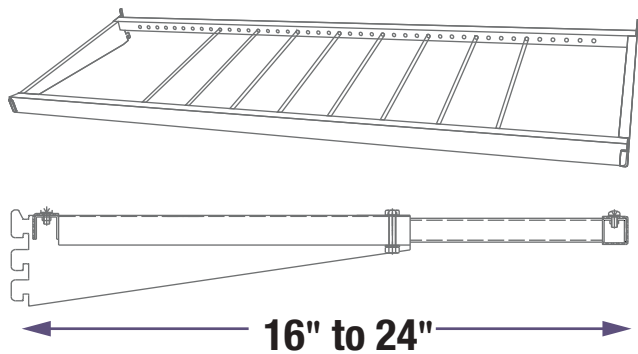

- ▶ Fence rolls are displayed vertically to optimize merchandising space

Adjustable display depths: 16", 18", 19", 20", 22" and 24"

- ▶ Free-standing display - PDQ easy-to-open box for quick setup! Take advantage of seasonal demand surges