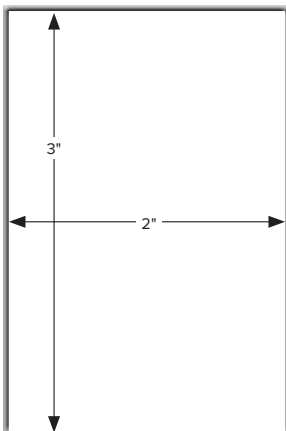

- Available in 2" x 3" mesh opening
- 16 gauge
- Most economical option for home and garden applications

SKU	Description	Size	Weight
308360B	16 Ga., 2" x 3" mesh	24" x 25'	10.4 lbs.
308361B	16 Ga., 2" x 3" mesh	36" x 50'	15.1 lbs.
308362B	16 Ga., 2" x 3" mesh	48" x 50'	20.0 lbs.