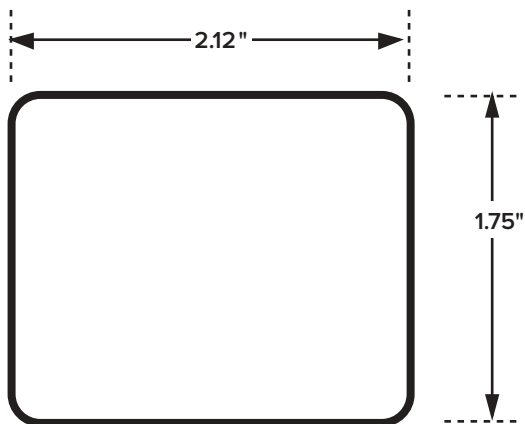

An ideal UV-resistant and non-corrosive fence that is ideal for snow drift control along roads, in parking lots and other commercial and residential areas.

SKU	Description	Color	Size	Wt. Ea.
889220A	4' roll	Orange	48" x 50'	8 lbs.
889221A	4' roll	Green	48" x 50'	8 lbs.
889225A	4' roll	Orange	48" x 100'	16 lbs.