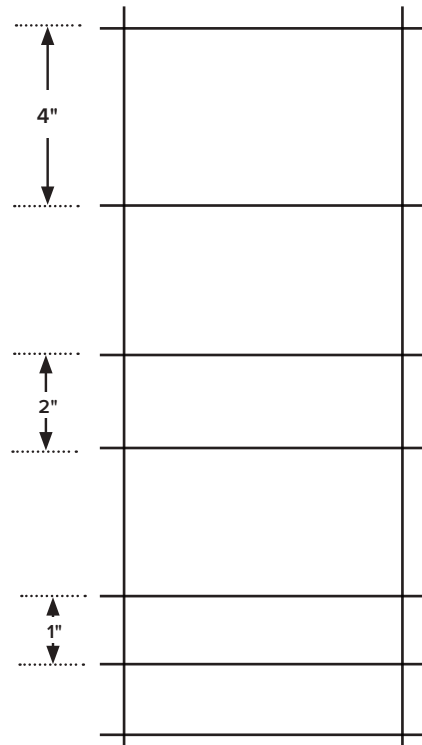

Garden Fence

Galvanized Rabbit Fence

YardGard Garden Fence is specifically designed with graduated opening sizes to keep out rabbits and other nuisance varmints.

- Virtually maintenance-free
- Uniformly galvanized prior to coating for reinforced rust and wear protection

Features graduated opening sizes with closer spacing at the bottom:

SKU	Description	Size	Weight
308374A	Galvanized, 16 Ga. roll	28" x 25'	6.6 lbs.
308371B	Galvanized, 14 Ga. roll	28" x 50'	12.7 lbs.
308372A	Galvanized, 14 Ga. roll	40" x 50'	16.1 lbs.
308376B	Green, 16 Ga. roll	28" x 50'	14.3 lbs.