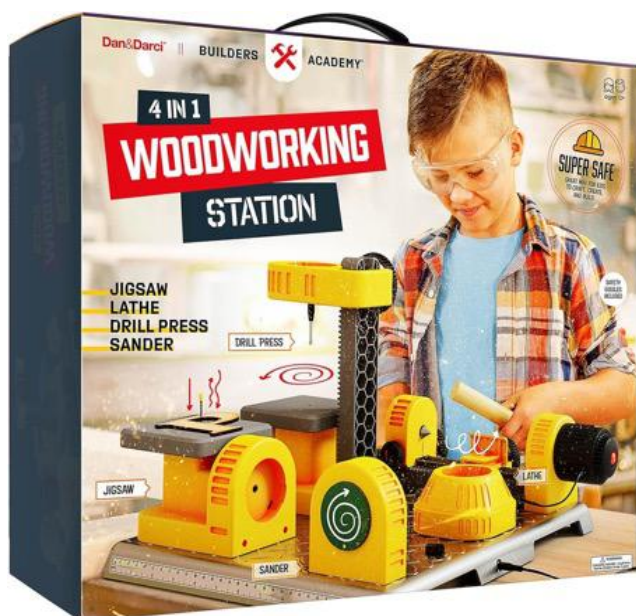

A

B

C

D

A. MADLINE'S CHRISTMAS BY LUDWIG BEMELMANS A holiday children's classic book. \$18 **B. "EXTRAORDINARY" BOOKS** Make amazing inventions from rockets and code-breakers to bionic hands and dozens more, or explore a variety of techniques, styles, and media to create inspiring art. \$17.99 each **C. 4-IN-1 WOODWORKING STATION FOR KIDS** Includes a jigsaw, lathe, drill, and sander. Each tool is engineered for safety, ensuring a worry-free experience for parents and endless crafting fun for young builders. \$100 **D. ON-THE-GO ART KITS** Designed by moms on the move for kids on the go, these portable, pocket-sized play kits inspire fun and creativity. Other styles available. \$10