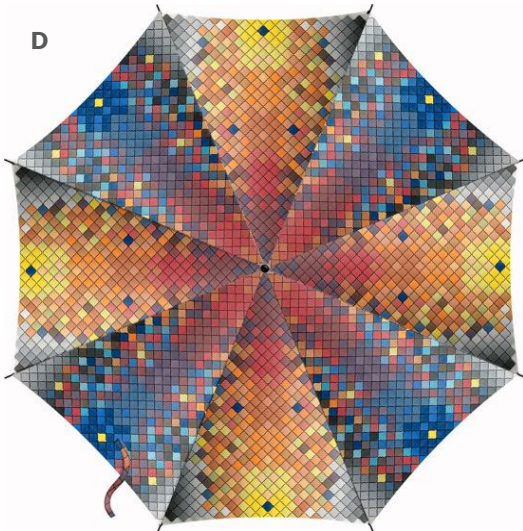

A

B

C

D

E

A. LIMITED-EDITION SILK SCARVES FEATURING TRICIA WRIGHT AND LISA KRANNICHFELD 36" silk squares featuring work by artists on view at AMFA. \$95 each **B. WOOD PIN FEATURING NATASHA BOWDOIN** With its graphic linework and high-contrast palette, Natasha Bowdoin's garden-scape dazzles the eye from afar while its complex patterning captivates up close. **\$8.95** **C. FLURFFY PLUSH** A cuddly companion who loves to explore the museum, romp around in the park, and make new friends everywhere he goes. **\$34.95** **D. UMBRELLA FEATURING PETER PINCUS** An 11" auto open and close umbrella featuring *A Familiar Kind of Riddle*. **\$34.95** **E. CORRESPONDENCE SET FEATURING ALPHONSE MUCHA** four different designs on A5 writing paper, 20 matching envelopes, eight greeting cards, and 25 assorted stickers and labels. **\$38.99**