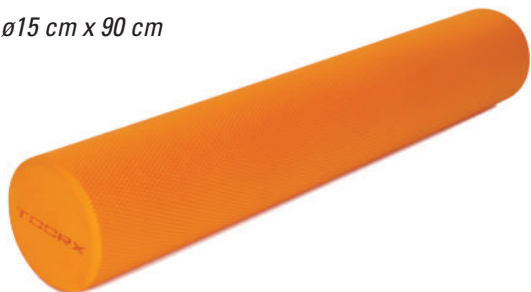

EN - Ideal for targeted stimulation, connective tissue massage and muscle relaxation. It promotes post-exertion recovery, restoring the normal contractile capacity of the muscle spindle. Dimensions 33 x ø 14 cm.

cod. AHF-044 - nero/black

cod. AHF-061 - arancio/orange

PILATES ROLLER

I - Pilates roller in EVA. Costruito mediante estrusione da stampo, diverso rateo di compressione tra nucleo più rigido e copertura esterna più morbida.

EN - Pilates eva roller built by mold extrusion, different compression rate between stiffer core and softer outer cover.

cod. AHF-269 - $\varnothing 15$ cm x 45 cm

cod. AHF-270 - $\varnothing 15$ cm x 90 cm

EN - Soft and comfortable vinyl non-slip surface. Chromed eyelet for hang up storage in gyms. Easy to sanitize, perspiration-proof.

cod. MAT-100STUDIO - 100x60x1 cm

cod. MAT-120STUDIO - 120x60x1 cm

cod. MAT-173STUDIO - 173x60x1 cm