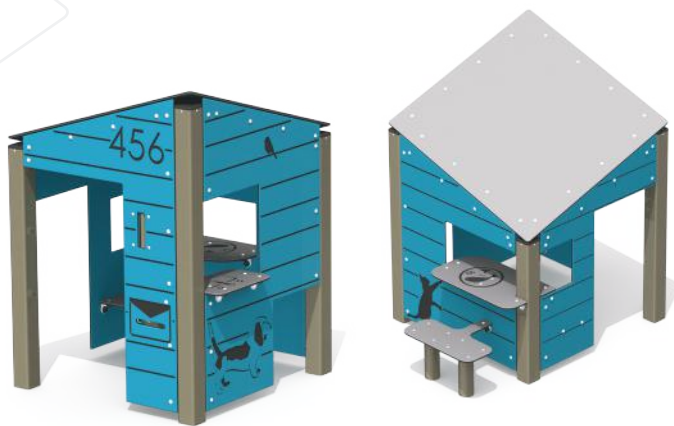

Villa ^{NEW}

Exclusive to
Jambette:
the modern,
furnished
playhouse.

ALSO AVAILABLE:

Forest **Villa**

Jambette.com

New style PLAYHOUSES

READY TO WELCOME THE NEIGHBOURHOOD CHILDREN!

The inside features benches, tables and countertops. Engravings made in the same material as the walls create an ambiance that stimulates interaction, communication and imagination while enhancing the setting.

Notice the mail box, civic number and real chiming doorbell!

VILLA

A-16000

- **AGE GROUP**
18 months - 5 years old
- **CHILD CAPACITY**
12 children
- **SURFACE REQUIRED**
5'4" x 5'4" (1.6 m x 1.6 m)

FOREST VILLA

A-17000

- **AGE GROUP**
18 months - 5 years old
- **CHILD CAPACITY**
12 children
- **SURFACE REQUIRED**
5'4" x 5'4" (1.6 m x 1.6 m)

FEATURES

- Maintenance-free aluminium frames with **LIFETIME WARRANTY**
- High-density polyethylene (HDPE) walls and furniture with **10-YEAR WARRANTY**
- Stainless steel hardware with **LIFETIME WARRANTY**
- Large selection of colours