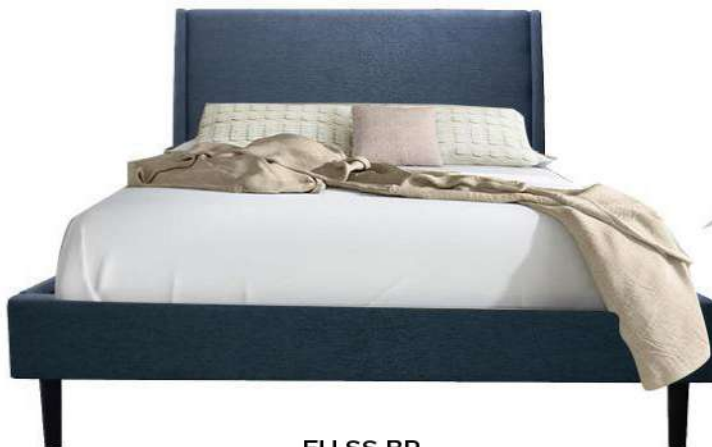

SMART SPACES

THE SCIENCE OF SMART LIVING

VON WING COLLECTION

MATERIAL : PINWOOD FRAME, FABRIC

SIZE : DOUBLE = 54x75 IN

FU SS BR
BED VON DOUBLE WING TAUPE
UB-1805D AR193-6

FU SS BR
BED VON DOUBLE WING BLUE GREY
UB-1805D AR193-15