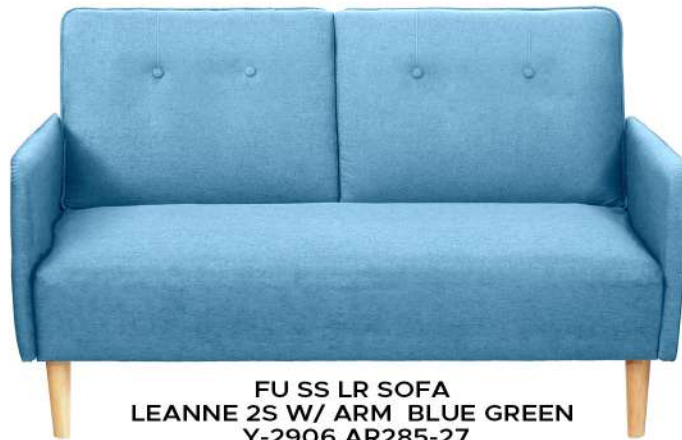

FU SS LR SOFA
LEANNE 2S W/ ARM BLUE GREEN
Y-2906 AR285-27