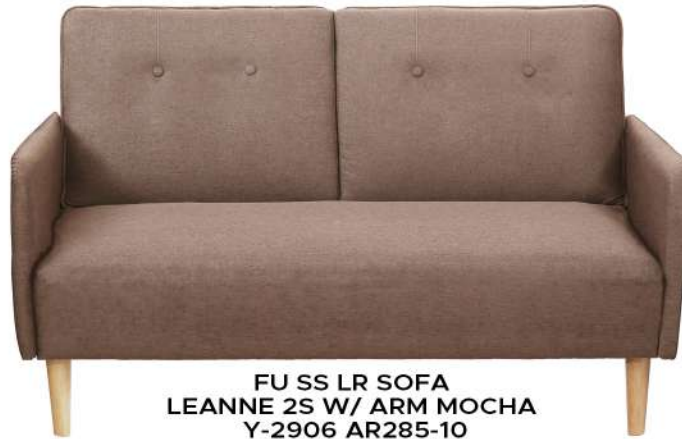

FU SS LR SOFA
BED TIANA 3S LT. GREY
S-2814 AR285-35

FU SS LR SOFA
BED TIANA 3S BLUE GREY
S-2814 AR285-31

SMART SPACES

THE SCIENCE OF SMART LIVING

LEANNE WITH ARM SOFA COLLECTION

Material: FABRIC

Size: W123*D64*H77.5*SH39.5CM