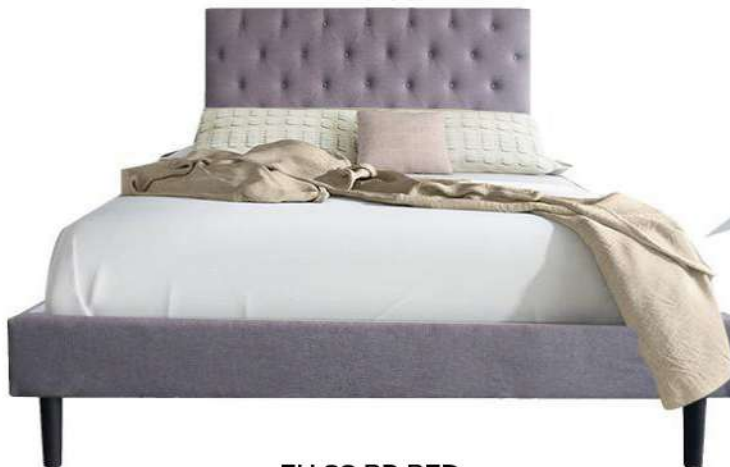

FU SS BR BED
TRENT QUEEN TUFTED DK. GREY
UB-242Q AR285-34