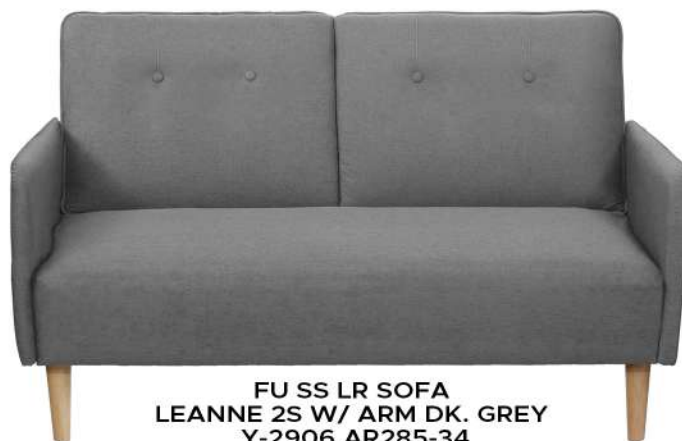

FU SS LR SOFA
LEANNE 2S W/ ARM DK. GREY
Y-2906 AR285-34

SMART SPACES

THE SCIENCE OF SMART LIVING