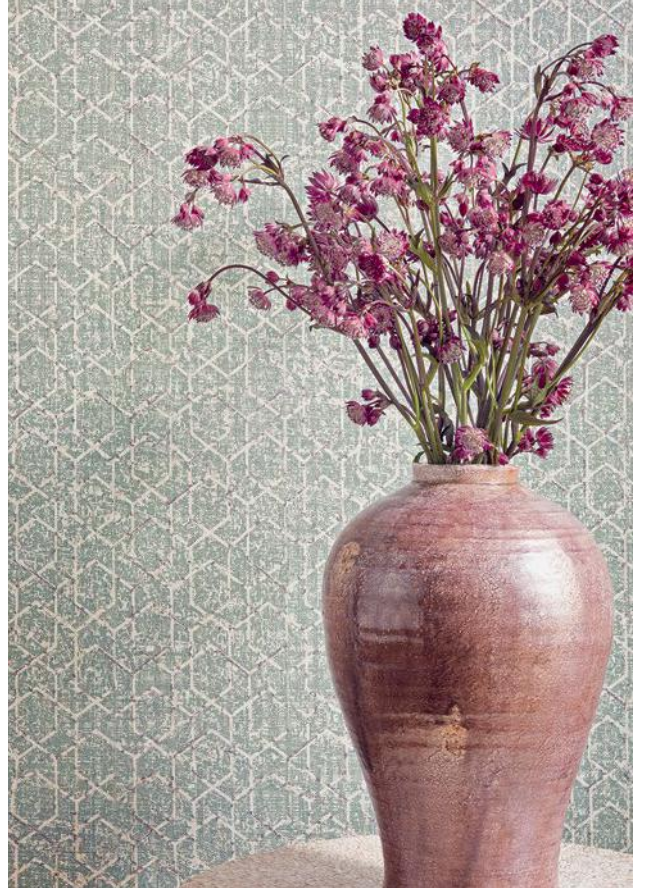

# Modern life in harmony with nature

VIVA

*on the right:*  
MIZU STRIPE  
Addison Daybed in Ambient from Elements  
Pillows in Kasuri from Eden  
Draperies in Dawn Linen from Palisades

CORK FOREST, TORTONA, VIVA & ELEVATION

TWILIGHT

CORK FOREST  
Eaton Ottoman in Ivory from Prisma