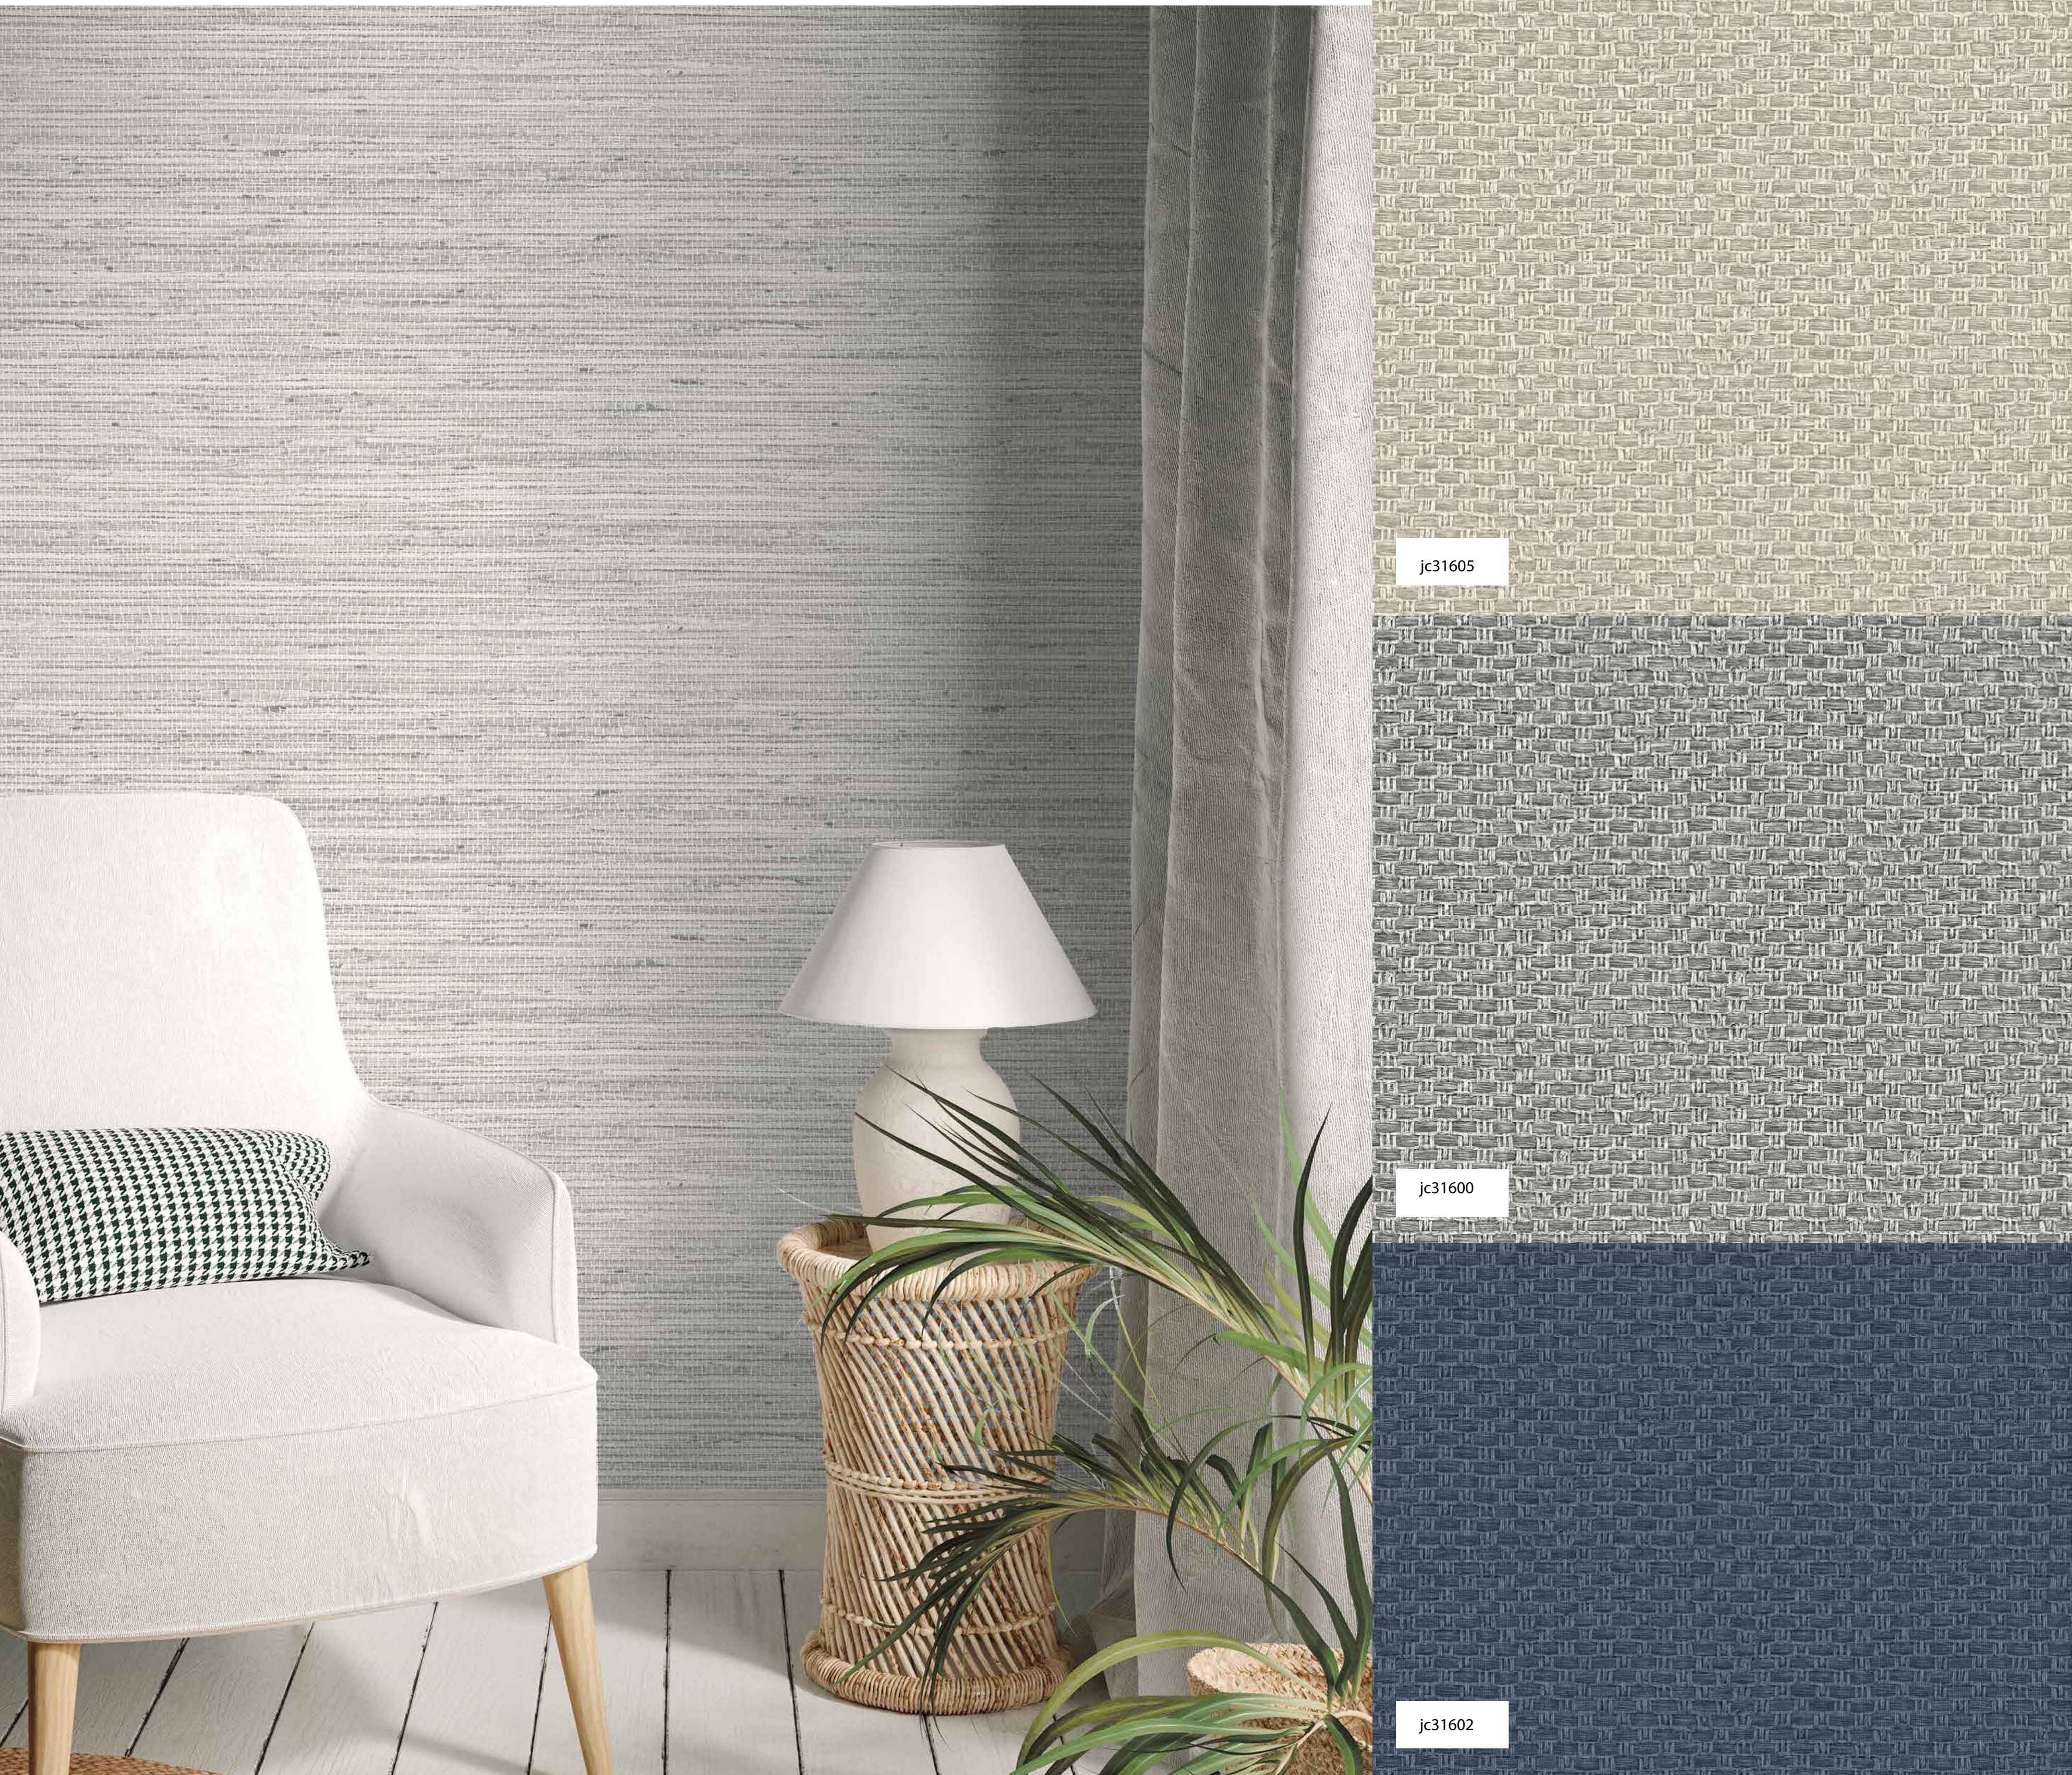

jc31605

jc31600

jc31602