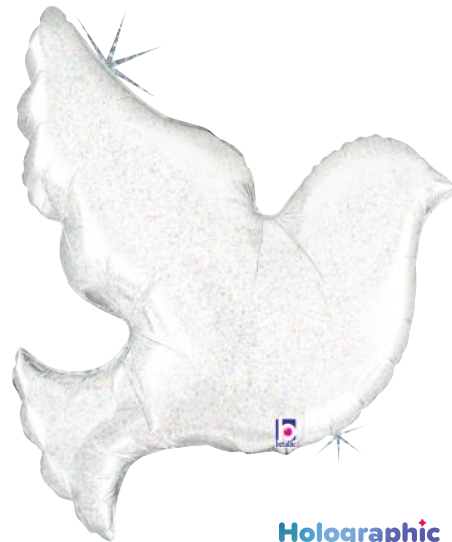

Holographic

Pearl White Dove
31" Holographic Shape (K) 35124
31" Shape Packaged 35124P