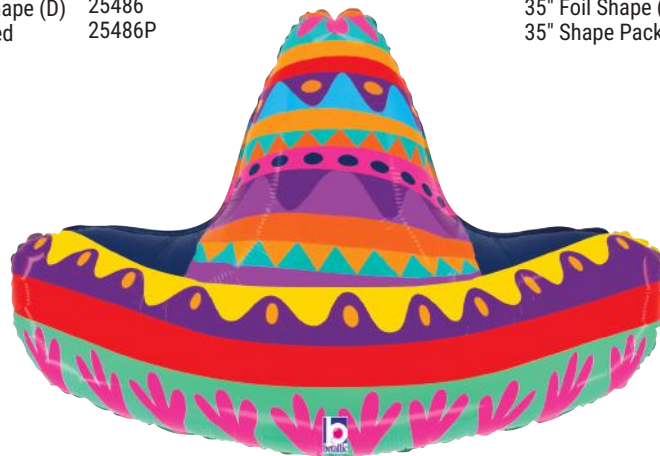

Festive Guitar

35" Foil Shape (C) 25405
35" Shape Packaged 25405P

Festive Sombrero

32" Foil Shape (C) 25404
32" Shape Packaged 25404P