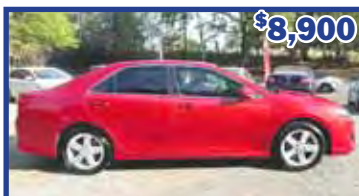

\$6,500

2015 NISSAN ALTIMA 2.5 SV

\$6,700

2012 DODGE GRAND CARAVAN CREW

\$6,800

2010 FORD EXPLORER EDDIE BAUER

\$7,250

2013 BMW X3 XDRIVE28I AWD

\$7,250

2014 NISSAN ROGUE S

\$7,500

2009 TOYOTA CAMRY BASE

\$7,700

2016 DODGE JOURNEY SXT

\$8,200

2014 FORD ESCAPE SE AWD