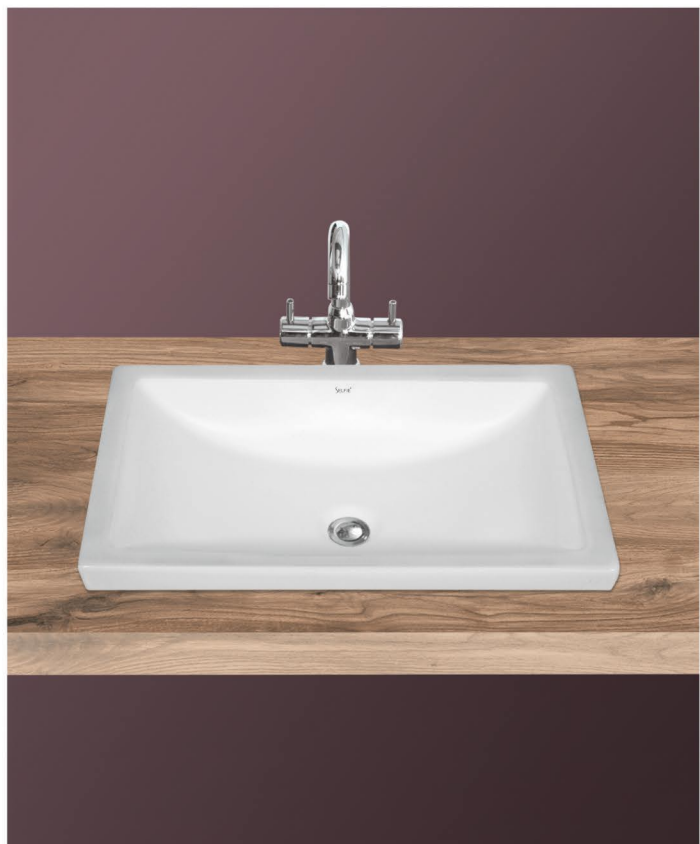

METRO - 4004

L 625 W 425 H 130mm