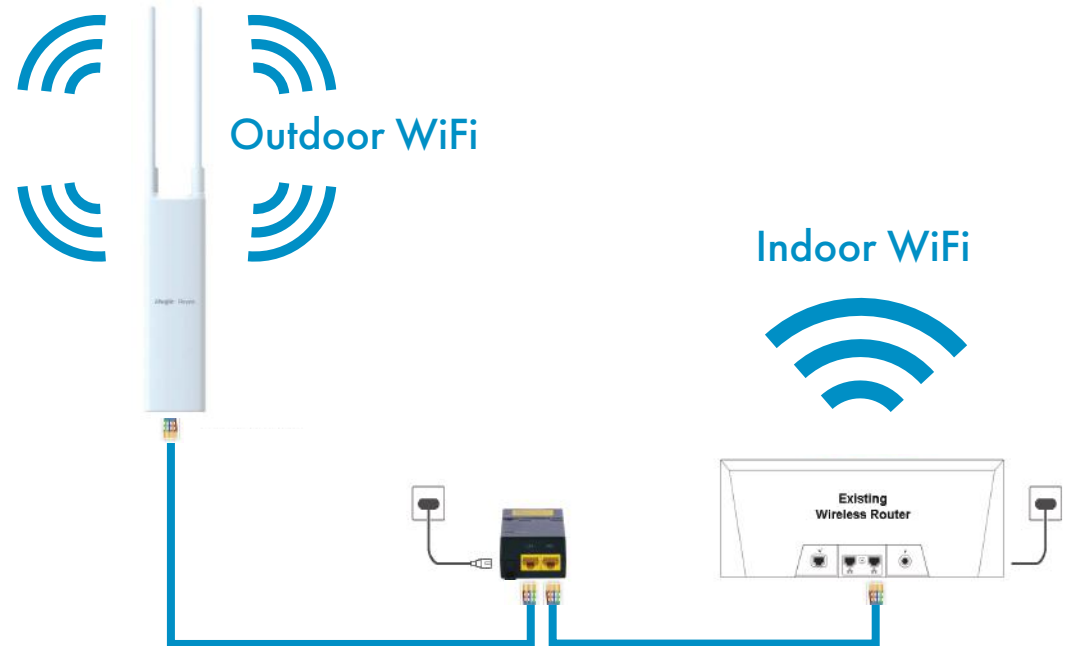

STARLINK/NBN WIFI EXPANSION PACKS

Expand and enhance your existing Starlink or NBN setup with our specifically tailored Wi-Fi Expansion Bundles. Designed to complement and extend the WiFi reach of your internet connection, these bundles are ideal for users looking to expand their network coverage to more remote or extensive areas of their property. Available in 10 acre, 30 acre Wi-Fi Kits and a 500m point to point kit.

Key Features:

- Extend your WiFi network between buildings and around your property
- High-Performance Equipment
- Seamless Integration
- Easy Setup and Management

10 ACRE WIFI EXPANSION PACK

Extend your WiFi signal up to 113m in either direction of the outdoor antenna.

STL-RJ-00005 Pack Includes:

- RG-RAP52-OD AC 1300 Dual-Band Outdoor MIMO Access Point
- 30W Gigabit PoE+ Injector
- CAT6e Network Patch Lead RJ45, Blue, 1m
- CAT6e Outdoor UV stabilized Pre-made Patch Cable, 10m

SET UP DIAGRAM - STARLINK

SET UP DIAGRAM - NBN

30 ACRE WIFI EXPANSION PACK

Extend your WiFi signal up to 113m in either direction of the outdoor antenna.

STL-RJ-00005 Pack Includes:

- RG-RAP6202(G) AC1300 Dual Band Outdoor Access Point
- 30W Gigabit PoE+ Injector
- CAT6e Network Patch Lead RJ45, Blue, 1m
- CAT6e Outdoor UV stabilized Pre-made Patch Cable, 10m