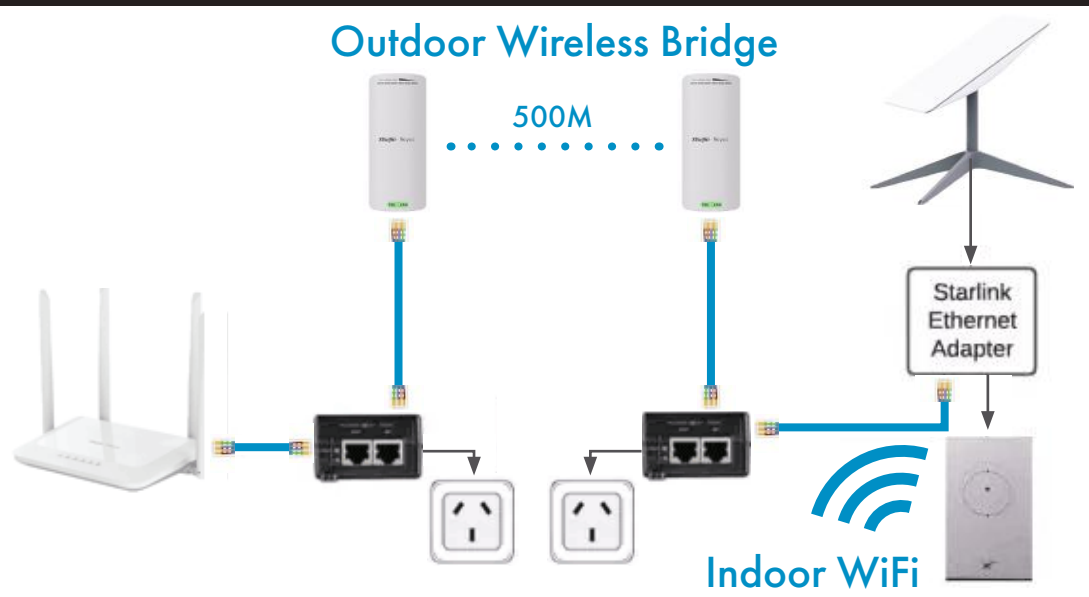

SET UP DIAGRAM - STARLINK