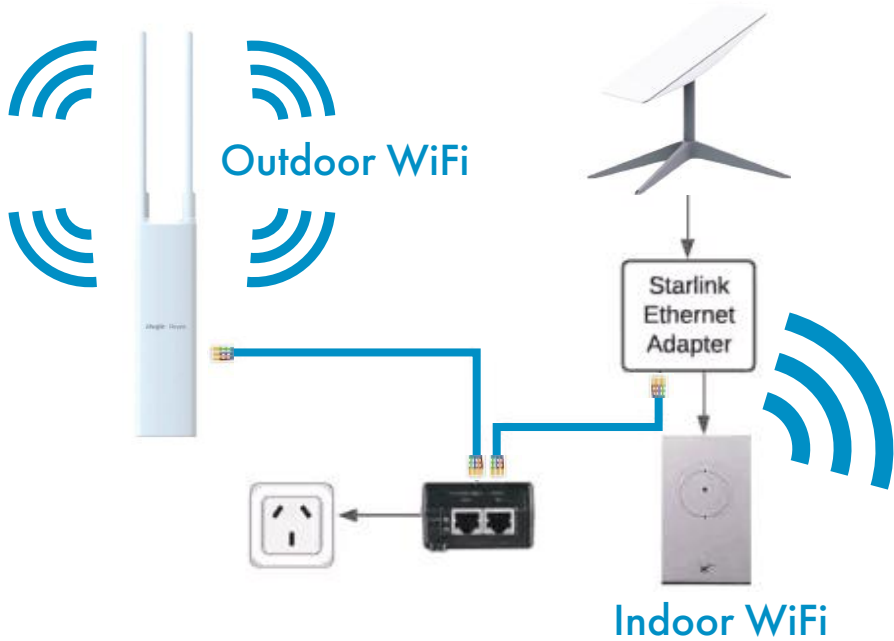

STARLINK/NBN WIFI EXPANSION PACKS

Expand and enhance your existing Starlink or NBN setup with our specifically tailored Wi-Fi Expansion Bundles. Designed to complement and extend the WiFi reach of your internet connection, these bundles are ideal for users looking to expand their network coverage to more remote or extensive areas of their property. Available in 10 acre, 30 acre Wi-Fi Kits and a 500m point to point kit.

Key Features:

- Extend your WiFi network between buildings and around your property
- High-Performance Equipment
- Seamless Integration
- Easy Setup and Management

10 ACRE WIFI EXPANSION PACK

Extend your WiFi signal up to 113m in either direction of the outdoor antenna.

STL-RJ-00005 Pack Includes:

- RG-RAP52-OD AC 1300 Dual-Band Outdoor MIMO Access Point
- 30W Gigabit PoE+ Injector
- CAT6e Network Patch Lead RJ45, Blue, 1m
- CAT6e Outdoor UV stabilized Pre-made Patch Cable, 10m

SET UP DIAGRAM - STARLINK

SET UP DIAGRAM - NBN

30 ACRE WIFI EXPANSION PACK

Extend your WiFi signal up to 113m in either direction of the outdoor antenna.

STL-RJ-00005 Pack Includes:

- RG-RAP6202(G) AC1300 Dual Band Outdoor Access Point
- 30W Gigabit PoE+ Injector
- CAT6e Network Patch Lead RJ45, Blue, 1m
- CAT6e Outdoor UV stabilized Pre-made Patch Cable, 10m