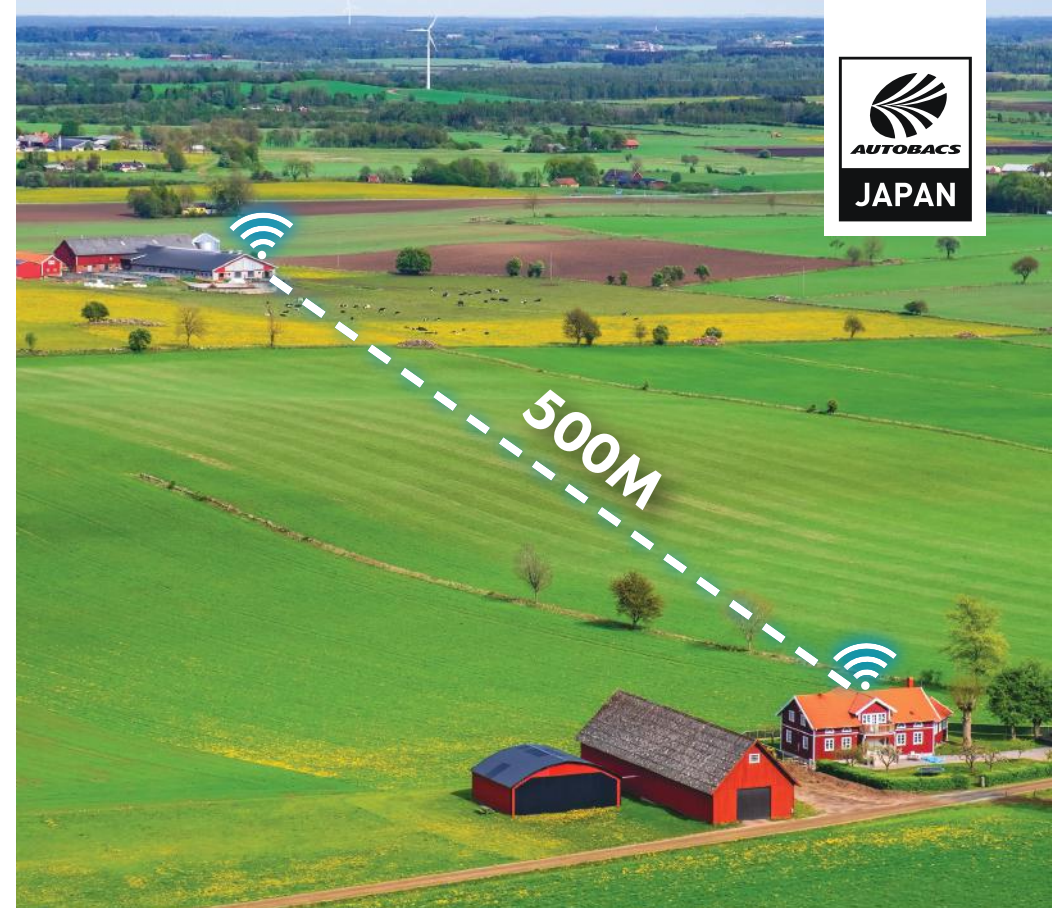

Key Features:

- Extend your WiFi network between buildings and around your property
- High-Performance Equipment
- Seamless Integration
- Easy Setup and Management

10 ACRE WIFI EXPANSION PACK

Extend your WiFi signal up to 113m in either direction of the outdoor antenna.

SET UP DIAGRAM - STARLINK

SET UP DIAGRAM - NBN

30 ACRE WIFI EXPANSION PACK

Extend your WiFi signal up to 113m in either direction of the outdoor antenna.

STL-RJ-00005 Pack Includes:

- RG-RAP6202(G) AC1300 Dual Band Outdoor Access Point
- 30W Gigabit PoE+ Injector
- CAT6e Network Patch Lead RJ45, Blue, 1m
- CAT6e Outdoor UV stabilized Pre-made Patch Cable, 10m

SET UP DIAGRAM - STARLINK

SET UP DIAGRAM - NBN

500M CONNECT WIFI EXPANSION PACK

Extend your WiFi network between buildings up to 500m away. Instead of running a 500m cable use a wireless bridge.

STL-RJ-00003 Pack Includes:

- RG-EST100-E, 2.4GHz Dual-Stream - 500m Wireless Bridge
- RG-EW1200 Dual-Band WiFi 5 Mesh Router
- CAT6e Network Patch Lead RJ45, Blue, 1m (x2)
- CAT6e Outdoor UV stabilized Pre-made Patch Cable, 10m (x2)