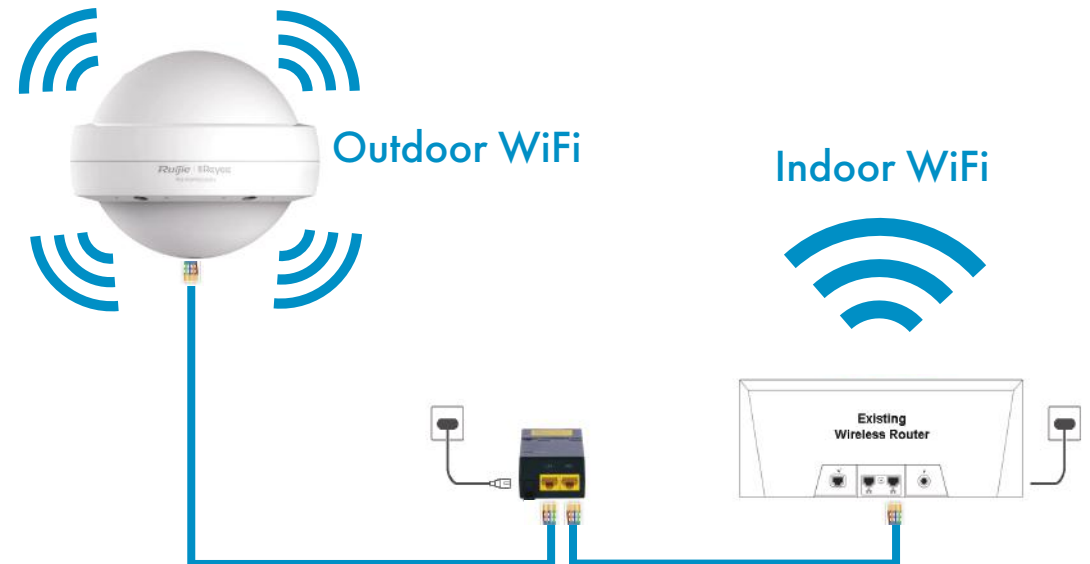

STARLINK/NBN WIFI EXPANSION PACKS

Expand and enhance your existing Starlink or NBN setup with our specifically tailored Wi-Fi Expansion Bundles. Designed to complement and extend the WiFi reach of your internet connection, these bundles are ideal for users looking to expand their network coverage to more remote or extensive areas of their property. Available in 10 acre, 30 acre Wi-Fi Kits and a 500m point to point kit.

Key Features:

- Extend your WiFi network between buildings and around your property
- High-Performance Equipment
- Seamless Integration
- Easy Setup and Management

10 ACRE WIFI EXPANSION PACK

Extend your WiFi signal up to 113m in either direction of the outdoor antenna.

SET UP DIAGRAM - STARLINK

SET UP DIAGRAM - NBN

30 ACRE WIFI EXPANSION PACK

Extend your WiFi signal up to 113m in either direction of the outdoor antenna.

STL-RJ-00005 Pack Includes:

- RG-RAP6202(G) AC1300 Dual Band Outdoor Access Point
- 30W Gigabit PoE+ Injector
- CAT6e Network Patch Lead RJ45, Blue, 1m
- CAT6e Outdoor UV stabilized Pre-made Patch Cable, 10m

SET UP DIAGRAM - STARLINK

SET UP DIAGRAM - NBN

500M CONNECT WIFI EXPANSION PACK

Extend your WiFi network between buildings up to 500m away. Instead of running a 500m cable use a wireless bridge.

STL-RJ-00003 Pack Includes: