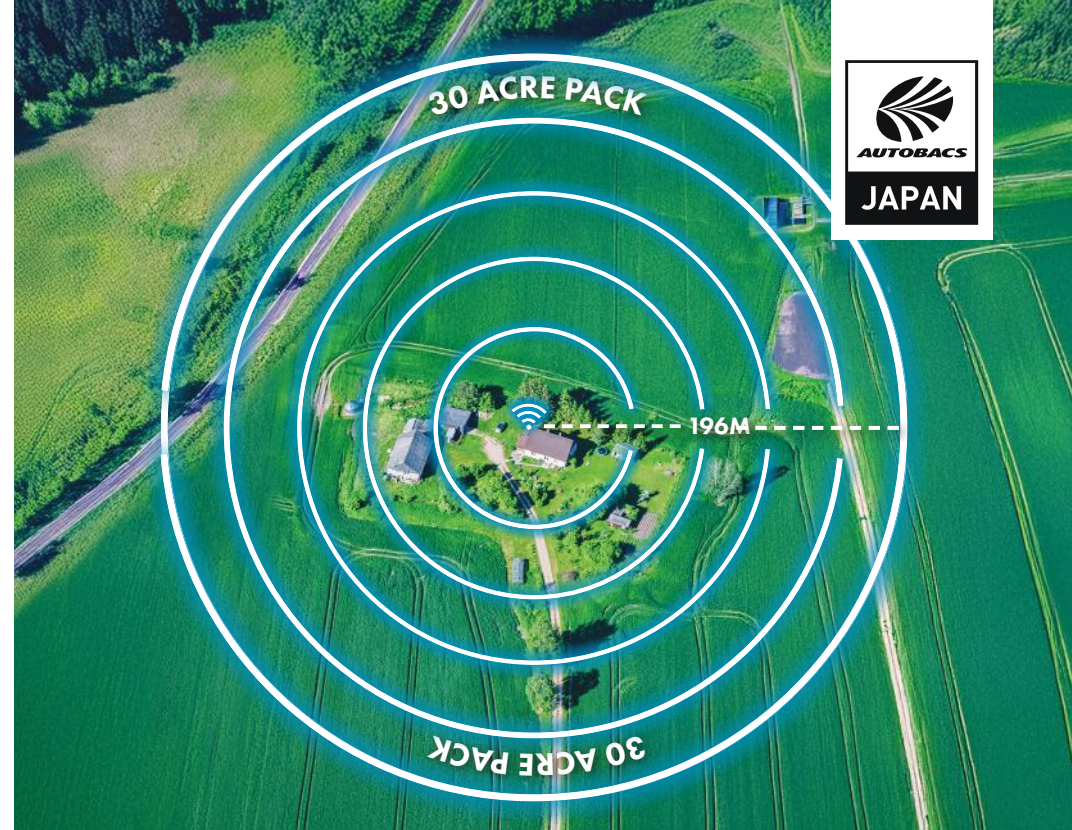

STARLINK/NBN WIFI EXPANSION PACKS

Expand and enhance your existing Starlink or NBN setup with our specifically tailored Wi-Fi Expansion Bundles. Designed to complement and extend the WiFi reach of your internet connection, these bundles are ideal for users looking to expand their network coverage to more remote or extensive areas of their property. Available in 10 acre, 30 acre Wi-Fi Kits and a 500m point to point kit.

Key Features:

- Extend your WiFi network between buildings and around your property
- High-Performance Equipment
- Seamless Integration
- Easy Setup and Management

10 ACRE WIFI EXPANSION PACK

Extend your WiFi signal up to 113m in either direction of the outdoor antenna.

SET UP DIAGRAM - STARLINK

SET UP DIAGRAM - NBN

30 ACRE WIFI EXPANSION PACK

Extend your WiFi signal up to 113m in either direction of the outdoor antenna.

STL-RJ-00005 Pack Includes:

- RG-RAP6202(G) AC1300 Dual Band Outdoor Access Point
- 30W Gigabit PoE+ Injector
- CAT6e Network Patch Lead RJ45, Blue, 1m
- CAT6e Outdoor UV stabilized Pre-made Patch Cable, 10m

- RG-EST100-E, 2.4GHz Dual-Stream - 500m Wireless Bridge
- RG-EW1200 Dual-Band WiFi 5 Mesh Router
- CAT6e Network Patch Lead RJ45, Blue, 1m (x2)
- CAT6e Outdoor UV stabilized Pre-made Patch Cable, 10m (x2)