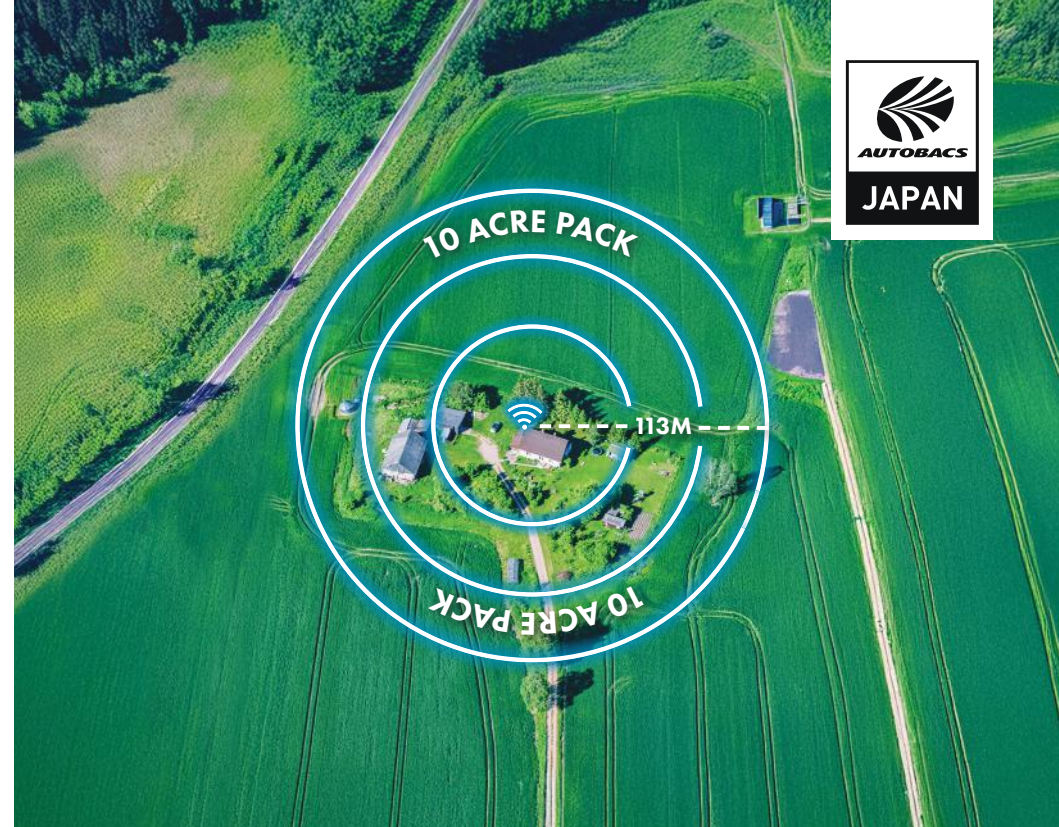

STARLINK/NBN WIFI EXPANSION PACKS

Expand and enhance your existing Starlink or NBN setup with our specifically tailored Wi-Fi Expansion Bundles. Designed to complement and extend the WiFi reach of your internet connection, these bundles are ideal for users looking to expand their network coverage to more remote or extensive areas of their property. Available in 10 acre, 30 acre Wi-Fi Kits and a 500m point to point kit.

Key Features:

- Extend your WiFi network between buildings and around your property
- High-Performance Equipment
- Seamless Integration
- Easy Setup and Management

10 ACRE WIFI EXPANSION PACK

Extend your WiFi signal up to 113m in either direction of the outdoor antenna.

STL-RJ-00005 Pack Includes:

- RG-RAP52-OD AC 1300 Dual-Band Outdoor MIMO Access Point
- 30W Gigabit PoE+ Injector
- CAT6e Network Patch Lead RJ45, Blue, 1m
- CAT6e Outdoor UV stabilized Pre-made Patch Cable, 10m

SET UP DIAGRAM - STARLINK

SET UP DIAGRAM - NBN

30 ACRE WIFI EXPANSION PACK

Extend your WiFi signal up to 113m in either direction of the outdoor antenna.

STL-RJ-00005 Pack Includes:

- RG-RAP6202(G) AC1300 Dual Band Outdoor Access Point
- 30W Gigabit PoE+ Injector
- CAT6e Network Patch Lead RJ45, Blue, 1m
- CAT6e Outdoor UV stabilized Pre-made Patch Cable, 10m