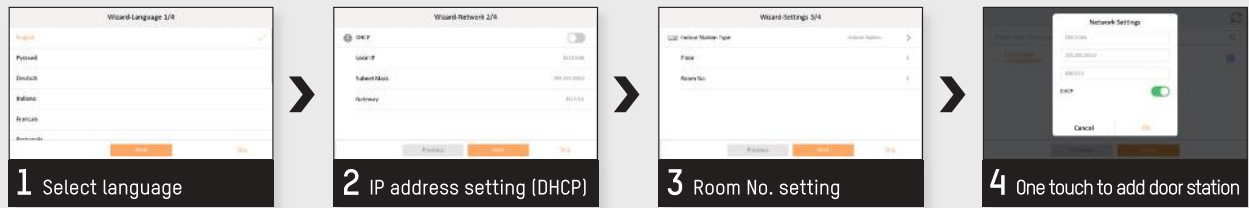

Mobile
App

TF Card
16 GB

DS-KIS602

Download the HIK-Connect
mobile App using this QR code

PRODUCT HIGHLIGHTS

4-STEP CONFIGURATION INSTRUCTION

EXCELLENT IMAGE QUALITY

2 MP fisheye camera with 180° view angle, WDR, and Night Vision

MOBILE APP CONTROL

Receive calls, unlock doors, and receive alarm notifications

CCTV INTEGRATION

Live feed IP camera on indoor station which also records video to a DVR or NVR

TWO LOCK CONTROL

Gate and driveway access controls