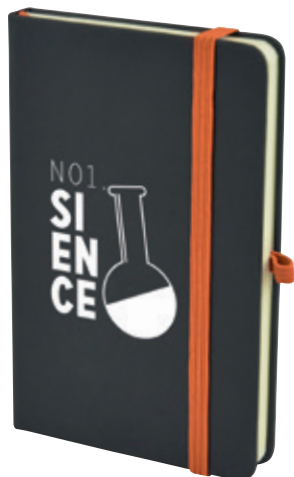

QS0865. A5 WHITE NOTEBOOK

A5 white PU soft finish notebook with 80 sheets, coloured elastic closure, pen loop and bookmark. Back pocket to store loose notes. Available in 11 colours.
Size: 214 x 145 x 15mm . Print: 195 x 100mm

QS0866. A6 WHITE NOTEBOOK

A6 white PU soft finish 80 sheet lined notebook with coloured bookmark, back pocket for securing loose notes, coloured elastic pen loop and coloured elastic closure. Available in 6 colours.
Size: 143 x 90 x 16mm . Print: 120 x 50mm

A6 WHITE

A5 WHITE

QS0766. A6 BOWLAND NOTEBOOK

A6 black PU soft finish 80 sheet lined notebook with coloured bookmark, back pocket for securing loose notes, coloured elastic pen loop and coloured elastic closure. Available in 5 colours.
Size: 143 x 90 x 16mm . Print: 120 x 50mm

QS0765. A5 BOWLAND NOTEBOOK

A5 black PU soft finish notebook with 80 sheets, coloured elastic closure, pen loop and bookmark. Back pocket to store loose notes. Available in 10 colours.
Size: 214 x 145 x 15mm . Print: 195 x 100mm

A5 BOWLAND

A6 BOWLAND