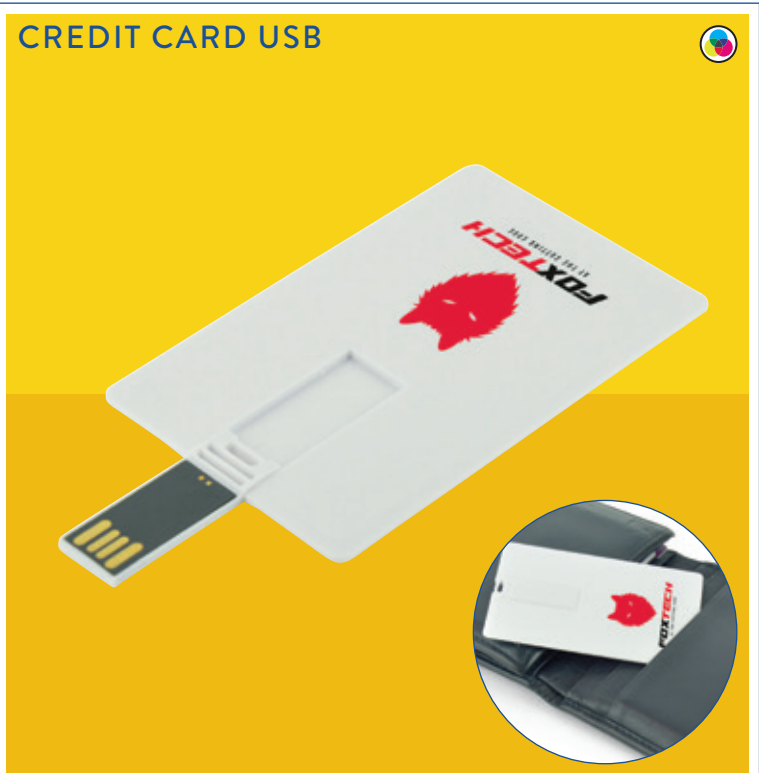

CREDIT CARD USB

ZU0503. CREDIT CARD USB

Slimline credit card shaped flash drive available from 1GB to 8GB capacity. The USB flips up from the flat design and clips back in place after use. Available in white.
Size: 84 x 54 x 1mm . Full Colour: 84 x 54mm

ZU0501. TWISTER USB

Twist style USB flash drive. Available with 2GB/ 4GB/ 8GB/16GB memory. Available in a variety of colours. Contact our sales office for more info.
Size: 58 x 19 x 9mm . Print: 24 x 12mm

ZU0505. WOODEN TWISTER USB

A twisty USB flash drive with an eco twist! The perfect promo for the eco minded. A quirky twist style design different from the standard USB. 1GB to 64GB memory capacity.
Size: 57 x 19.8mm . Print/Engrave: 24 x 12mm