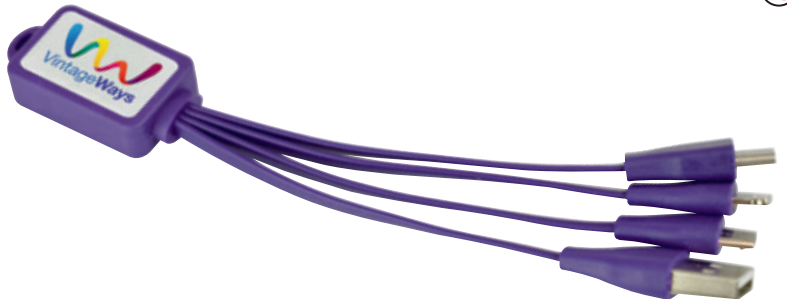

TUCKER 3-IN-1