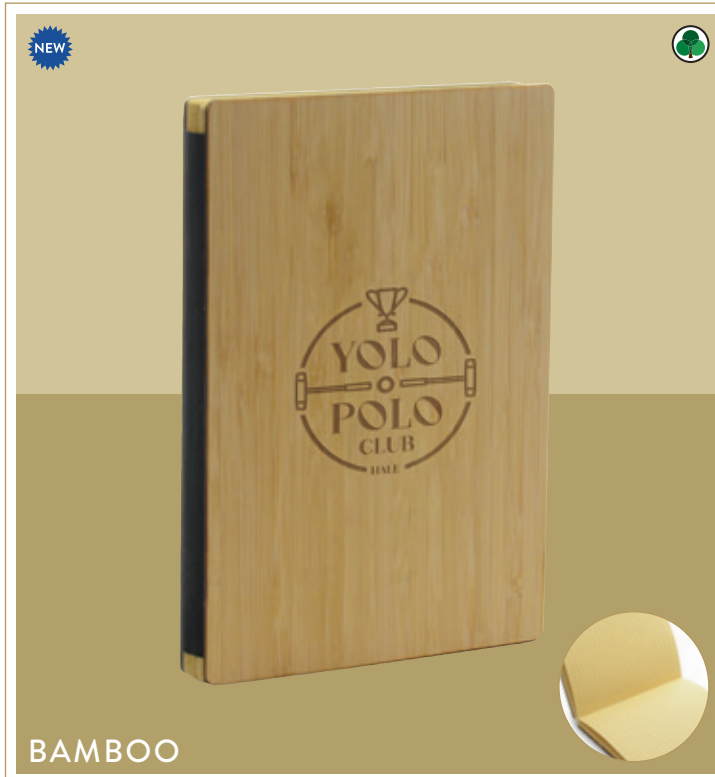

A5 spiral bound notebook with coloured flexible plastic cover and 70 lined white sheets. Available in 4 colours.  
Size: 210 x 155 x 7mm . Print: 190 x 115mm

**QS0318. BAILEY**

40 sheet mini spiro bound lined notebook with PP plastic cover. Available in red, royal blue or translucent.  
Size: 90 x 72 x 11mm . Print: 55 x 55mm

CANOPUS

REYNOLDS

SPIRAL

BAILEY

BAMBOO

**QS1680. A5 BAMBOO NOTEBOOK**

Eco-friendly notebook with bamboo board front and back cover, RPET polyester spine and 128 pages of lined Kraft paper and blank pre-printed space to write the date on every page. Available in natural bamboo with black RPET spine.  
Size: 130 x 185 x 18mm . Engrave: 70 x 70mm

**QS0361. A5 COFFEE NOTEBOOK**

A5 spiral bound notebook with 70 lined sheets and eco-friendly cover made from 50% recycled coffee grinds and 50% PP plastic. Available in brown.  
Size: 213 x 145 x 14mm . Print: 190 x 110mm