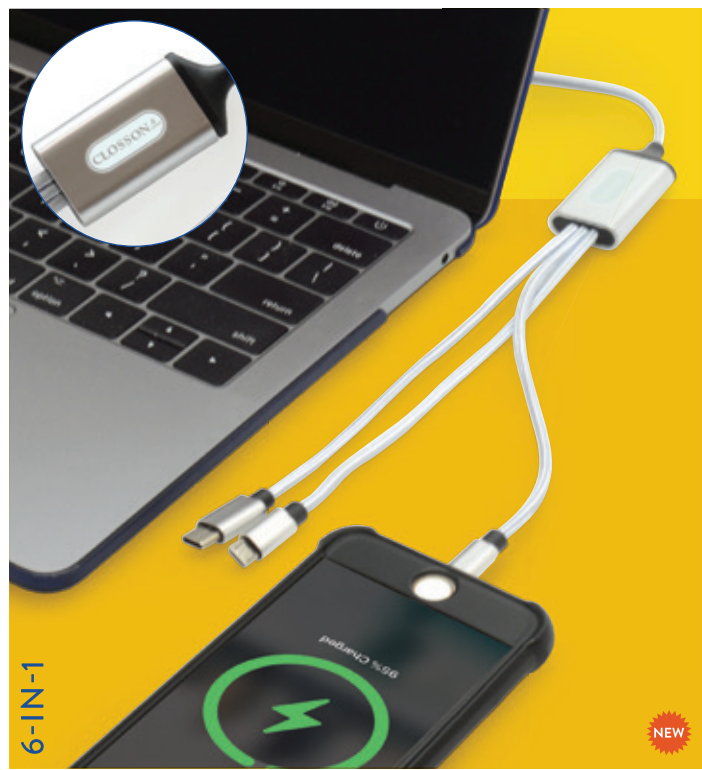

6-IN-1

NEW

ZP0103. 6-IN-1 LIGHT UP CHARGER

Plug this charger in with either the USB or USB-C type connectors. Then choose from use the type C connector, 5 pin connector (iPhone) and micro USB (android) connectors to charge up devices. Laser engraving allows your logo to be lit up when plugged in! Available in silver with engraving to both sides at an additional cost. Size: 145 x 25 x 10mm . Engrave: 20 x 10mm

ZP0049. LIGHT UP CHARGER

Plastic 3-in-1 light-up charger keyring. Engraving lights up when plugged in! Adaptors included; USB, type C and reversible 5 pin (iPhone) and micro USB (Android). Available in silver, red and blue. Size: 130 x 13 x 13mm . Engrave: 7 x 25mm

ZP0050. DUKE CHARGER

3-in-1 magnetic keychain USB cable with type C and reversible 5 pin (iPhone) and micro USB (Android). Micro USB casing pulls open to reveal the 5 pin connector inside. Available in white. Size: 110 x 25 x 10mm Print: 25 x 15mm (tag) 15 x 6mm (top) 8 x 6mm (bottom)

ZP0067. 3-IN-1 REEL CHARGER

3-in-1 USB cable including type C connector, 5 pin connector (iPhone) and micro USB (android) connector. Simply pull both ends of the cable to extend up to 100cm! Available in white. Size: 240 x 40mm (closed) 1000 x 40mm (extended) . Dome: 28.5mm dia.