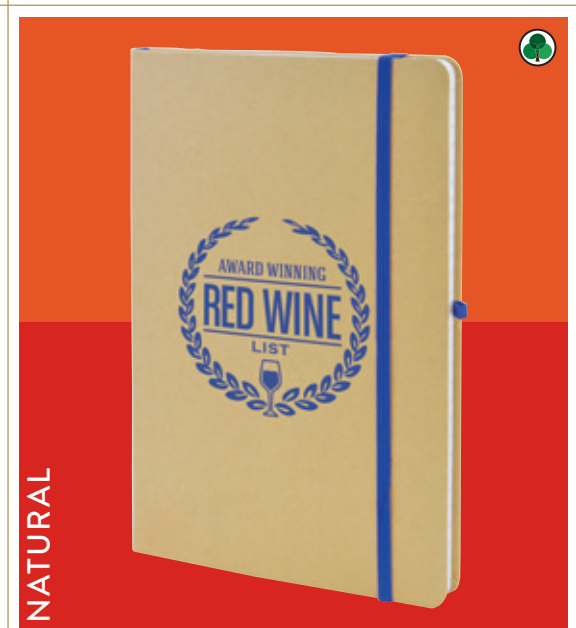

QS1015. A5 WILLIAMS NOTEBOOK

A5 notebook with 50 sheets of lined paper. Available with a fully bespoke cover and spine. The perfect notebook for full impact personalisation.
Size: 208 x 148 x 5mm
Print: 208 x 148mm

QS0359. A5 MUSKER JOTTER

A5 wiro bound 132 sheet jotter with both lined and plain sheets and extra thick card cover.
Available in 5 colours.
Size: 215 x 126 x 20mm
Print: 150 x 110mm

QS0645. A5 NEBRASKA NOTEBOOK

A5 black recycled notebook with 90 white lined pages & coloured bookmark, pen loop and elastic closure.
Available in 4 colours.
Size: 210 x 143 x 12mm
Print: 195 x 100mm

QS0545. A5 NATURAL NOTEBOOK

A5 natural recycled notebook with 90 lined sheets, coloured bookmark, pen loop and coloured elastic closure.
Available in 6 colours.
Size: 210 x 143 x 12mm
Print: 195 x 100mm