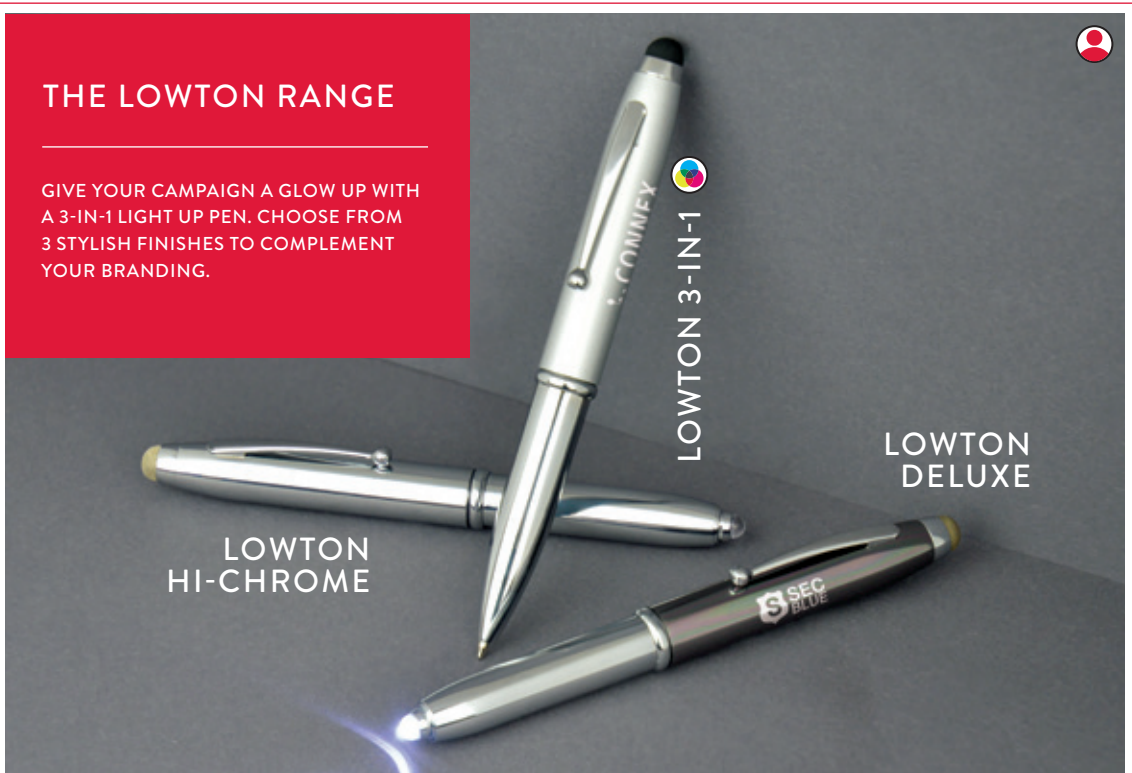

TPC780701. ADMIRAL BALL PEN

A prestigious and substantial metal pen with a hinged clip for an executive feel. The black is undercoated chrome for a mirror chrome finish when engraved (engraving is at an additional cost). Ink Colour: Black. Size: 137 x 10mm dia. Print: 45 x 20mm

ERSKINE

SULTAN

ADMIRAL

## THE LOWTON RANGE

GIVE YOUR CAMPAIGN A GLOW UP WITH A 3-IN-1 LIGHT UP PEN. CHOOSE FROM 3 STYLISH FINISHES TO COMPLEMENT YOUR BRANDING.

LOWTON  
HI-CHROME

LOWTON 3-IN-1

LOWTON  
DELUXE

SYSTEMO 6-IN-1