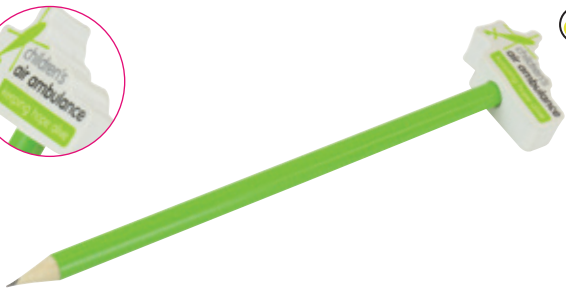

PENCIL CASE

PENCIL