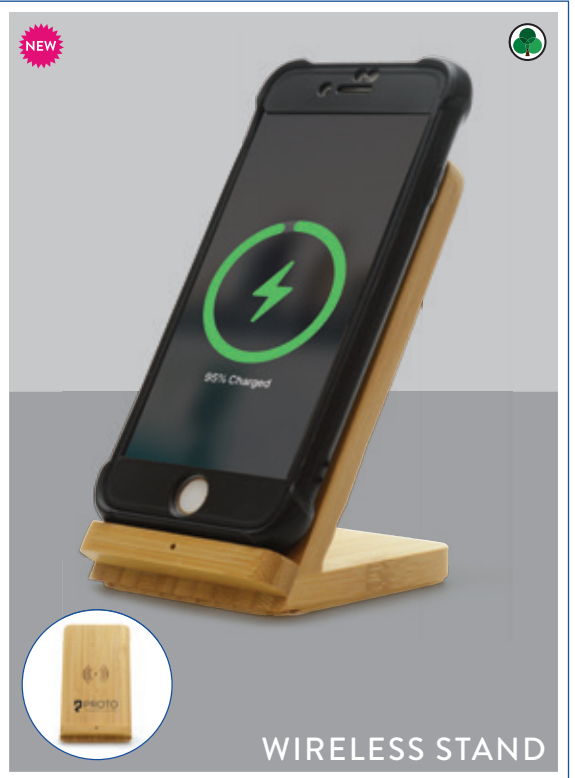

ZP0101. ROUND CHARGER KEYRING

Charge your phone in style while boasting green credentials with this high quality bamboo charger. Comes with a split ring attachment. Compatible with various models. Price includes laser engrave. Size: 160 x 40 mm . Engrave: 35mm

ZP0102. RECTANGLE CHARGER KEYRING

Charge your phone in style while boasting green credentials with this high quality bamboo charger. Comes with a split ring attachment. Compatible with various models. Price includes laser engrave. Size: 160 x 30mm . Engrave: 40 x 20mm

ZP0076. WIRELESS BAMBOO PHONE STAND

Bamboo phone stand with built in wireless charging, compatible with many mobile phones. LED indicator light to show when powered up and charging. Individually packed in recyclable cardboard box with micro-USB charging cable and user instruction manual. Size: 70 x 75 x 115mm . Engrave: 55 x 40mm

ZP0074. WIRELESS BAMBOO CHARGER

Round magnetic wireless bamboo charger with USB cable and light up logo. Size: 9 x 90mm dia. Engrave: 60 x 60mm