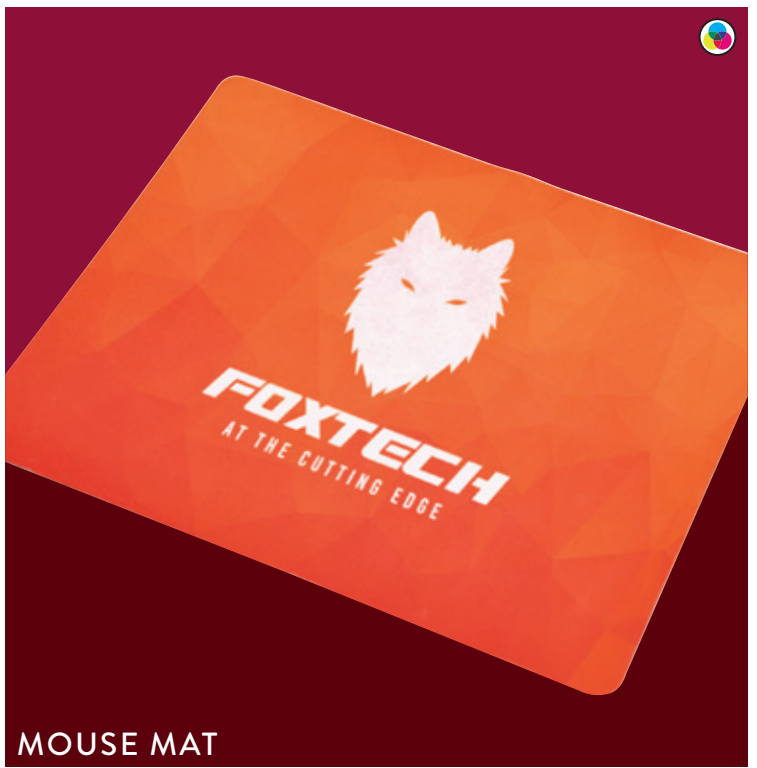

CABLE TIDY

MOUSE MAT

WEBCAM COVER