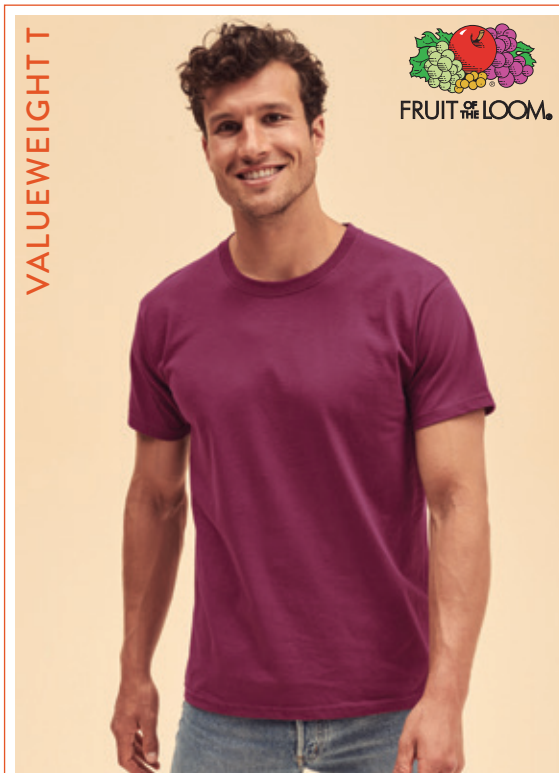

TF0001. VALUEWEIGHT T-SHIRT

The Valueweight T is perfect for retail, licensing, tourism, one-off promotions and more. Details include a crew neck with cotton/Lycra® rib and a self-fabric back neck tape. This t-shirt offers a classic fit and is available in 32 colours.

Fabric: 100% Cotton (Ash: 99% Cotton, 1% Polyester)

Heather Grey: 97% Cotton, 3% Polyester)

Weight: White 160gsm, Colours 165gsm

Embroidery Area: Right/Left Breast, Right/Left Sleeve: 90 x 50mm

TF0002. PREMIUM T-SHIRT

A truly superior tee. Ringspun yarns of soft combed cotton are knit into a substantial jersey fabric with a first class look and soft feel. Consider this sleek euro fit tee for any occasion, occupation or event that requires a quality product to represent and promote your brand. Available in 19 colours.

Fabric: 100% Combed Ringspun Cotton

(RS Sport Grey: 90% Ringspun Cotton, 10% Polyester)

Weight: White 180gsm, Colours 185gsm

Embroidery Area: Right/Left Breast, Right/Left Sleeve: 90 x 50mm

TF0003. JUST COOL RECYCLED T-SHIRT

The relaxed fit, Recycled Cool T is an understated yet high performing eco option. Made from recycled post-consumer bottles, your class, gymwear or sports kit will help clean up the world whilst offering a 'cool' branding option. Available in 50 colours.

Fabric: 100% Recycled Polyester

Weight: 140gsm

Embroidery Area: Right/Left Breast, Right/Left Sleeve: 90 x 50mm