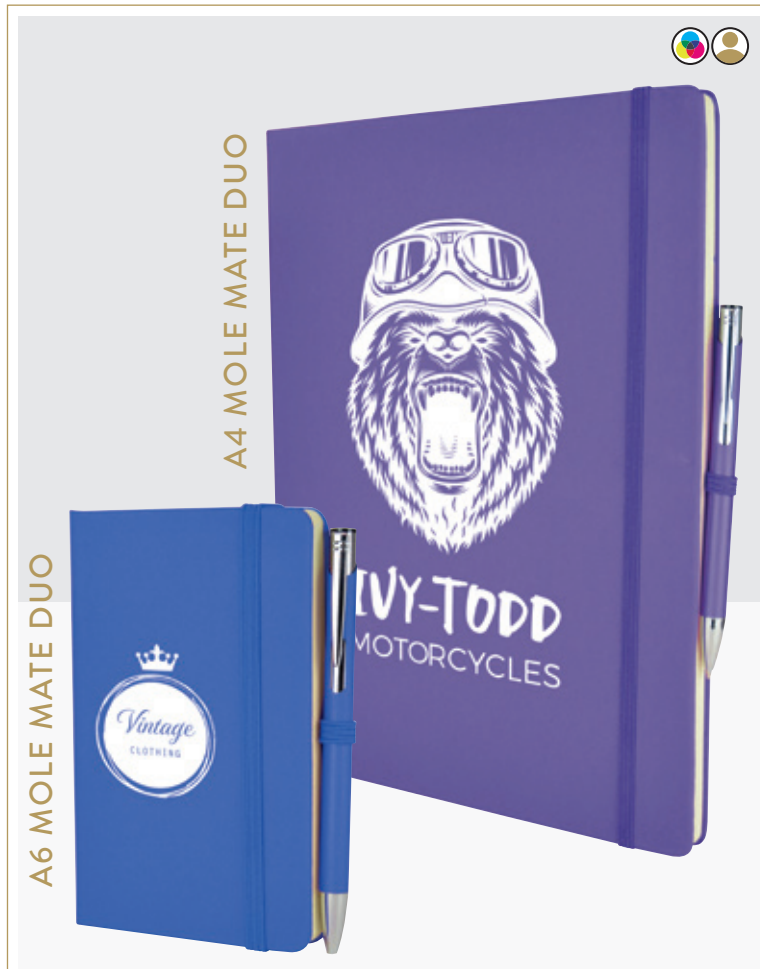

A6 WHITE

A5 WHITE

**QS0766. A6 BOWLAND NOTEBOOK**

A6 black PU soft finish 80 sheet lined notebook with coloured bookmark, back pocket for securing loose notes, coloured elastic pen loop and coloured elastic closure. Available in 5 colours.  
Size: 143 x 90 x 16mm . Print: 120 x 50mm

**QS0765. A5 BOWLAND NOTEBOOK**

A5 black PU soft finish notebook with 80 sheets, coloured elastic closure, pen loop and bookmark. Back pocket to store loose notes. Available in 10 colours.  
Size: 214 x 145 x 15mm . Print: 195 x 100mm

## DUO MATES

OUR MOLE NOTEBOOKS AND MATCHING MOLE MATE PEN ARE THE PERFECT PAIR - CHOOSE FROM A WIDE RANGE OF COORDINATING COLOURS!

**QS0346 & TPC982001. A6 MOLE MATE DUO**  
2-in-1 A6 Mole Notebook with a matching Mole Mate Ball Pen, sourced to perfectly colour coordinate.  
Available in 12 colours. Size: 145 x 90 x 16mm  
Print: 120 x 50mm (book) . Engrave: 50 x 10mm (pen)