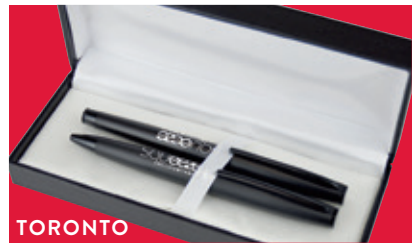

PANTHER ROLLER