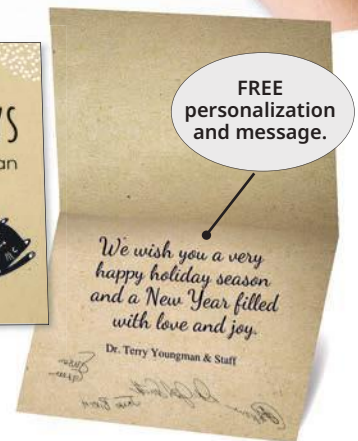

NEW

Pawprints and Cheer
FCN-08045 (Premium Customizable Note-Sized Folding)
FC-08045 (Premium Customizable Large Folding)

Winter Stockings
FCN-06710 (Premium Customizable Note-Sized Folding)
FC-06710 (Premium Customizable Large Folding)

Cheer and Peace
FCN-07382 (Premium Note-Sized Folding)
FC-07382 (Premium Large Folding)

Holiday Fun
FCN-06709 (Premium Customizable Note-Sized Folding)
FC-06709 (Premium Customizable Large Folding)

FREE personalization and message.