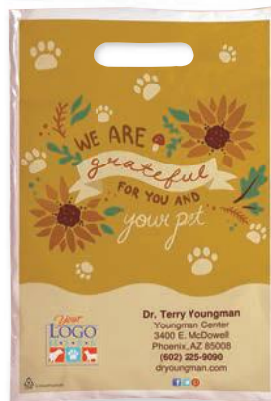

Sunflowers in Autumn
BG-06698 (XS, S, L, XL, XXL)
PB-06698 (S, L, XL)