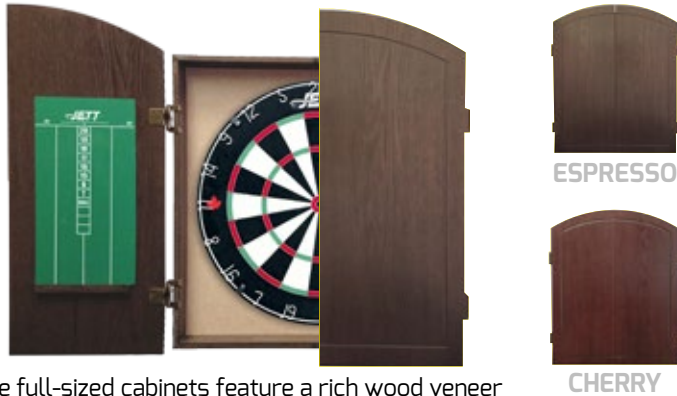

521240 23gm
521241 25gm

DART CABINETS

JETT TRADITIONAL DART CABINET

These full-sized cabinets feature a rich wood veneer finish and decorative routing. Inside, each door includes a chalkboard and dart holders with deluxe spring-loaded hinges. Reinforced metal corner caps add durability.