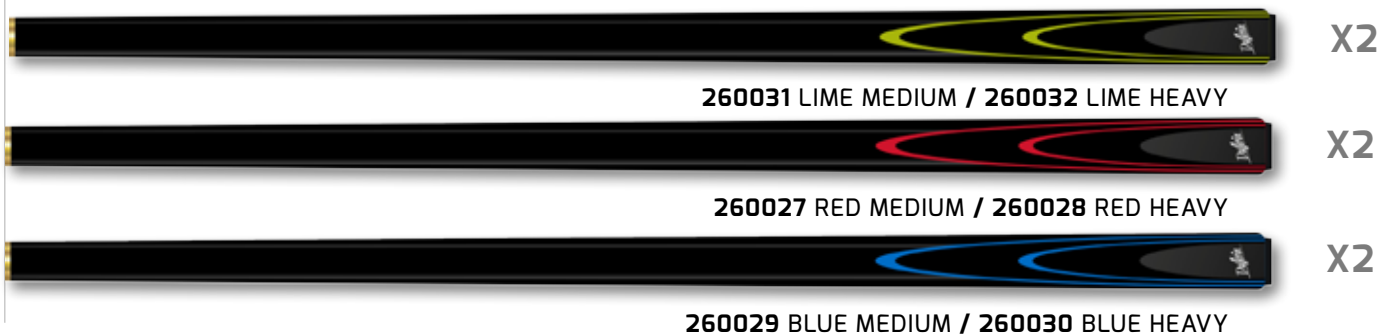

PROMO CUE PACKAGES

PACKAGE #SN1 DUFFERIN VENGEANCE SNOOKER SERIES

- 58" Length 10mm - 2 Piece Cue
- Brass Ferrule
- Blue Multi - Layered Tip
- North American Select Ash Shaft
- Traditional Brass Joint
- Available in Medium And Heavy Weights

**VIEW PRICE LIST FOR
SPECIAL PROMO
PACKAGE PRICING**