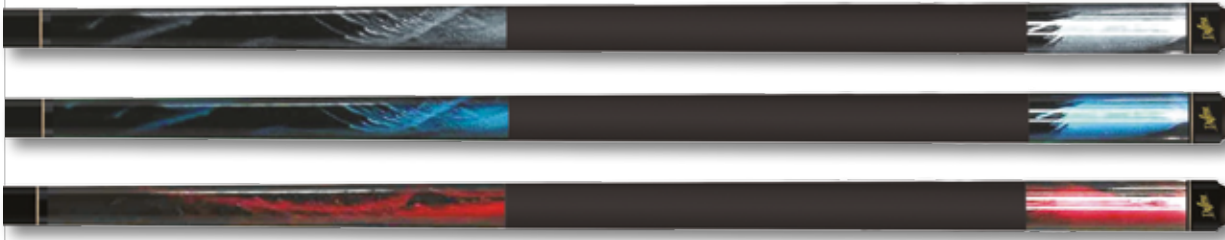

PROMO CUE PACKAGES

PACKAGE E DUFFERIN RADICAL SERIES

260481
SILVER 214

260482
BLUE 211

260483
RED 212

**FREE VELVET SLIM CASE
WITH EVERY CUE**

- 58" Length 12.5mm - 2 Piece Cue
- Black 5/16"x18T Tooth Implex Joint
- Blue Multi - Layered Tip
- Fibre Ferrule
- Posi-Tech Grip
- Canadian Maple Shaft
- Weight Balancing System