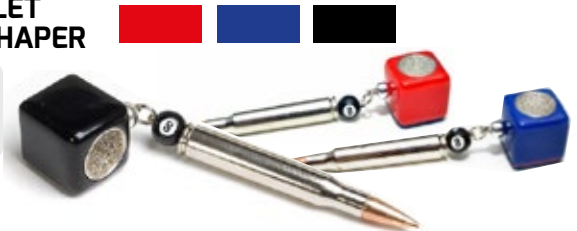

SILVER BULLET CHALKER/SHAPER

200170 Red

200171 Blue

200172 Black