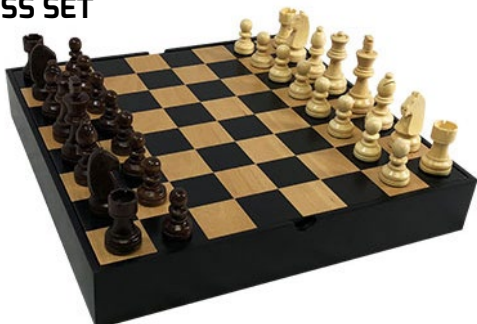

CLASSIC COLLECTION BLACK AND MAPLE CHESS SET

710206