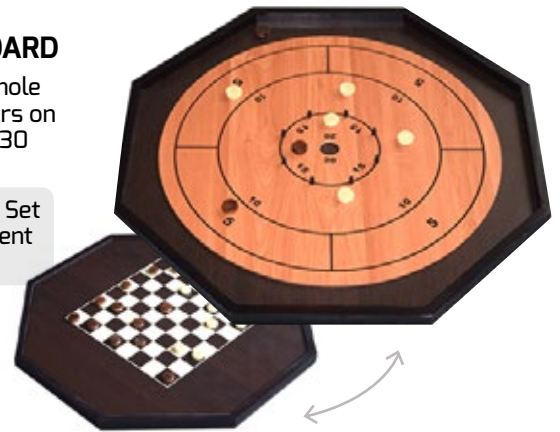

JETT 2 IN 1 CROKINOLE BOARD

Wooden 27" crokinole board with checkers on back. Comes with 30 wooden discs.

700907 Crokinole Set
730144 Replacement Pieces 24pk

TIMELESS LUDO

710143

TIMELESS CHESS

710141

TIMELESS CHECKERS