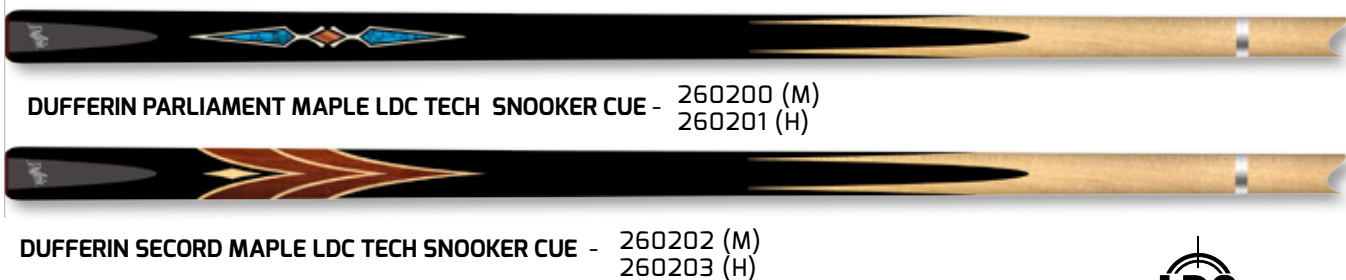

DUFFERIN TECHNOLOGY SNOOKER SERIES

- Accu-Loc Joint
- LDC Technology Shaft
- 10mm Stainless Steel Ferrule
- Modern Matte Finish
- Canadian Maple Shaft
- Smart Extender Ready