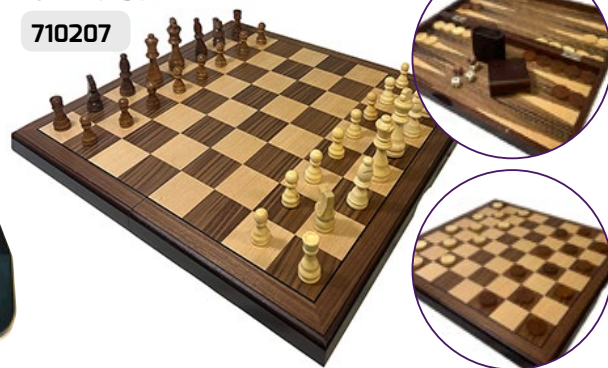

710301

710302

730014

730020

CLASSIC 3 IN 1 19IN FOLDING GAME SET

710207

CLASSIC BEECH FOLDING 12" CHESS

710205