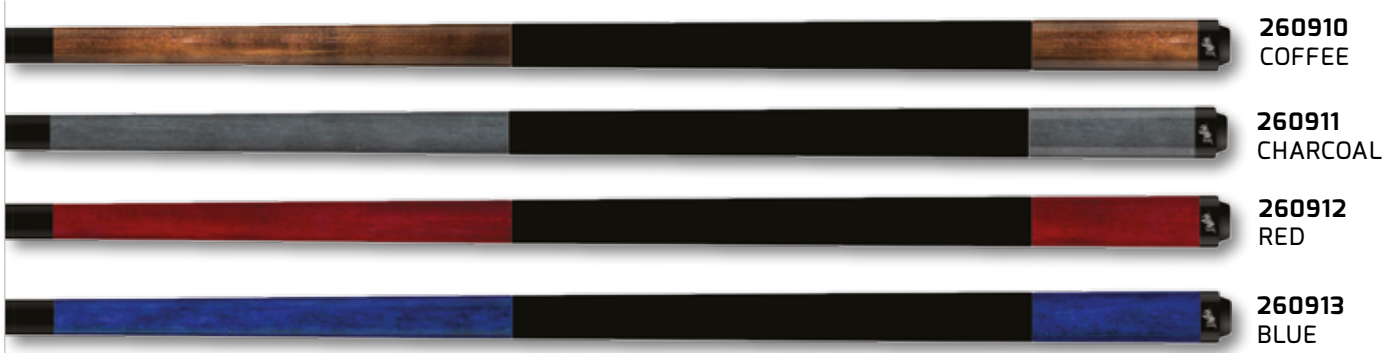

PACKAGE A DUFFERIN HOUSE II CUE SERIES

- 58" Length 12.5mm - 2 Piece Cue
- Black Painted Grip
- Black 5/16"x18T Tooth Implex Joint
- Canadian Maple Shaft with Z5 Protective Coating
- Blue Multi - Layered Tip
- Fibre Ferrule
- Weight Balancing System

**VIEW PRICE LIST FOR
SPECIAL PROMO
PACKAGE PRICING**