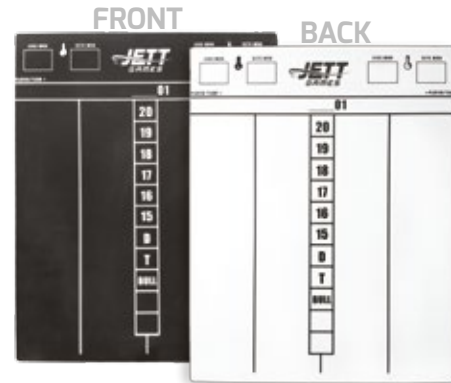

JETT WIPE BOARD/CHALKBOARD

14" x 17" Two sided tournament dart scoreboard. Includes dry erase marker.

530116

DART MATS

JETT DART MAT

This professional quality dart mat is made of eco-friendly recycled rubber and is printed with international throw lines. Nice and thick at 3mm and has a granular texture that gives a good tacky feel so it doesn't slide around and gives excellent foot traction.

530252