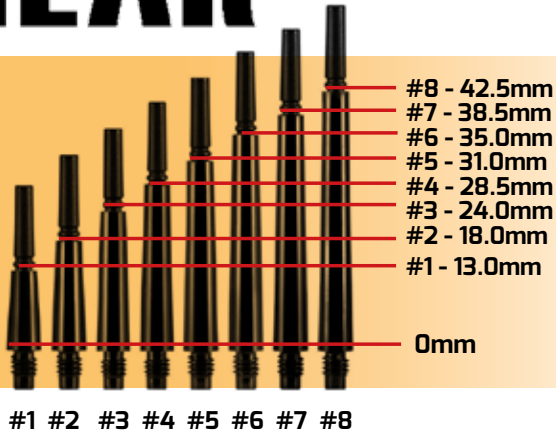

FIT SHAFT GEAR

FIT GEAR is up to 40% stronger at strategic stress points. They are precision engineered with advanced polycarbonate material, made to be durable and available in 4 lengths in either spinning or fixed style.

Type	Size	Between the flight and barrel	Normal	Slim	Hybrid
Spinning or Locked	#1	13.0mm	0.54g	0.38g	0.49g
	#2	18.0mm	0.66g	0.42g	0.56g
	#3	24.0mm	0.80g	0.50g	0.69g
	#4	28.5mm	0.92g	0.54g	0.75g
	#5	31.0mm	0.98g	0.56g	0.79g
	#6	35.0mm	1.05g	0.62g	0.88g
	#7	38.5mm	1.15g	0.65g	0.93g
	#8	42.5mm	1.26g	0.69g	0.99g